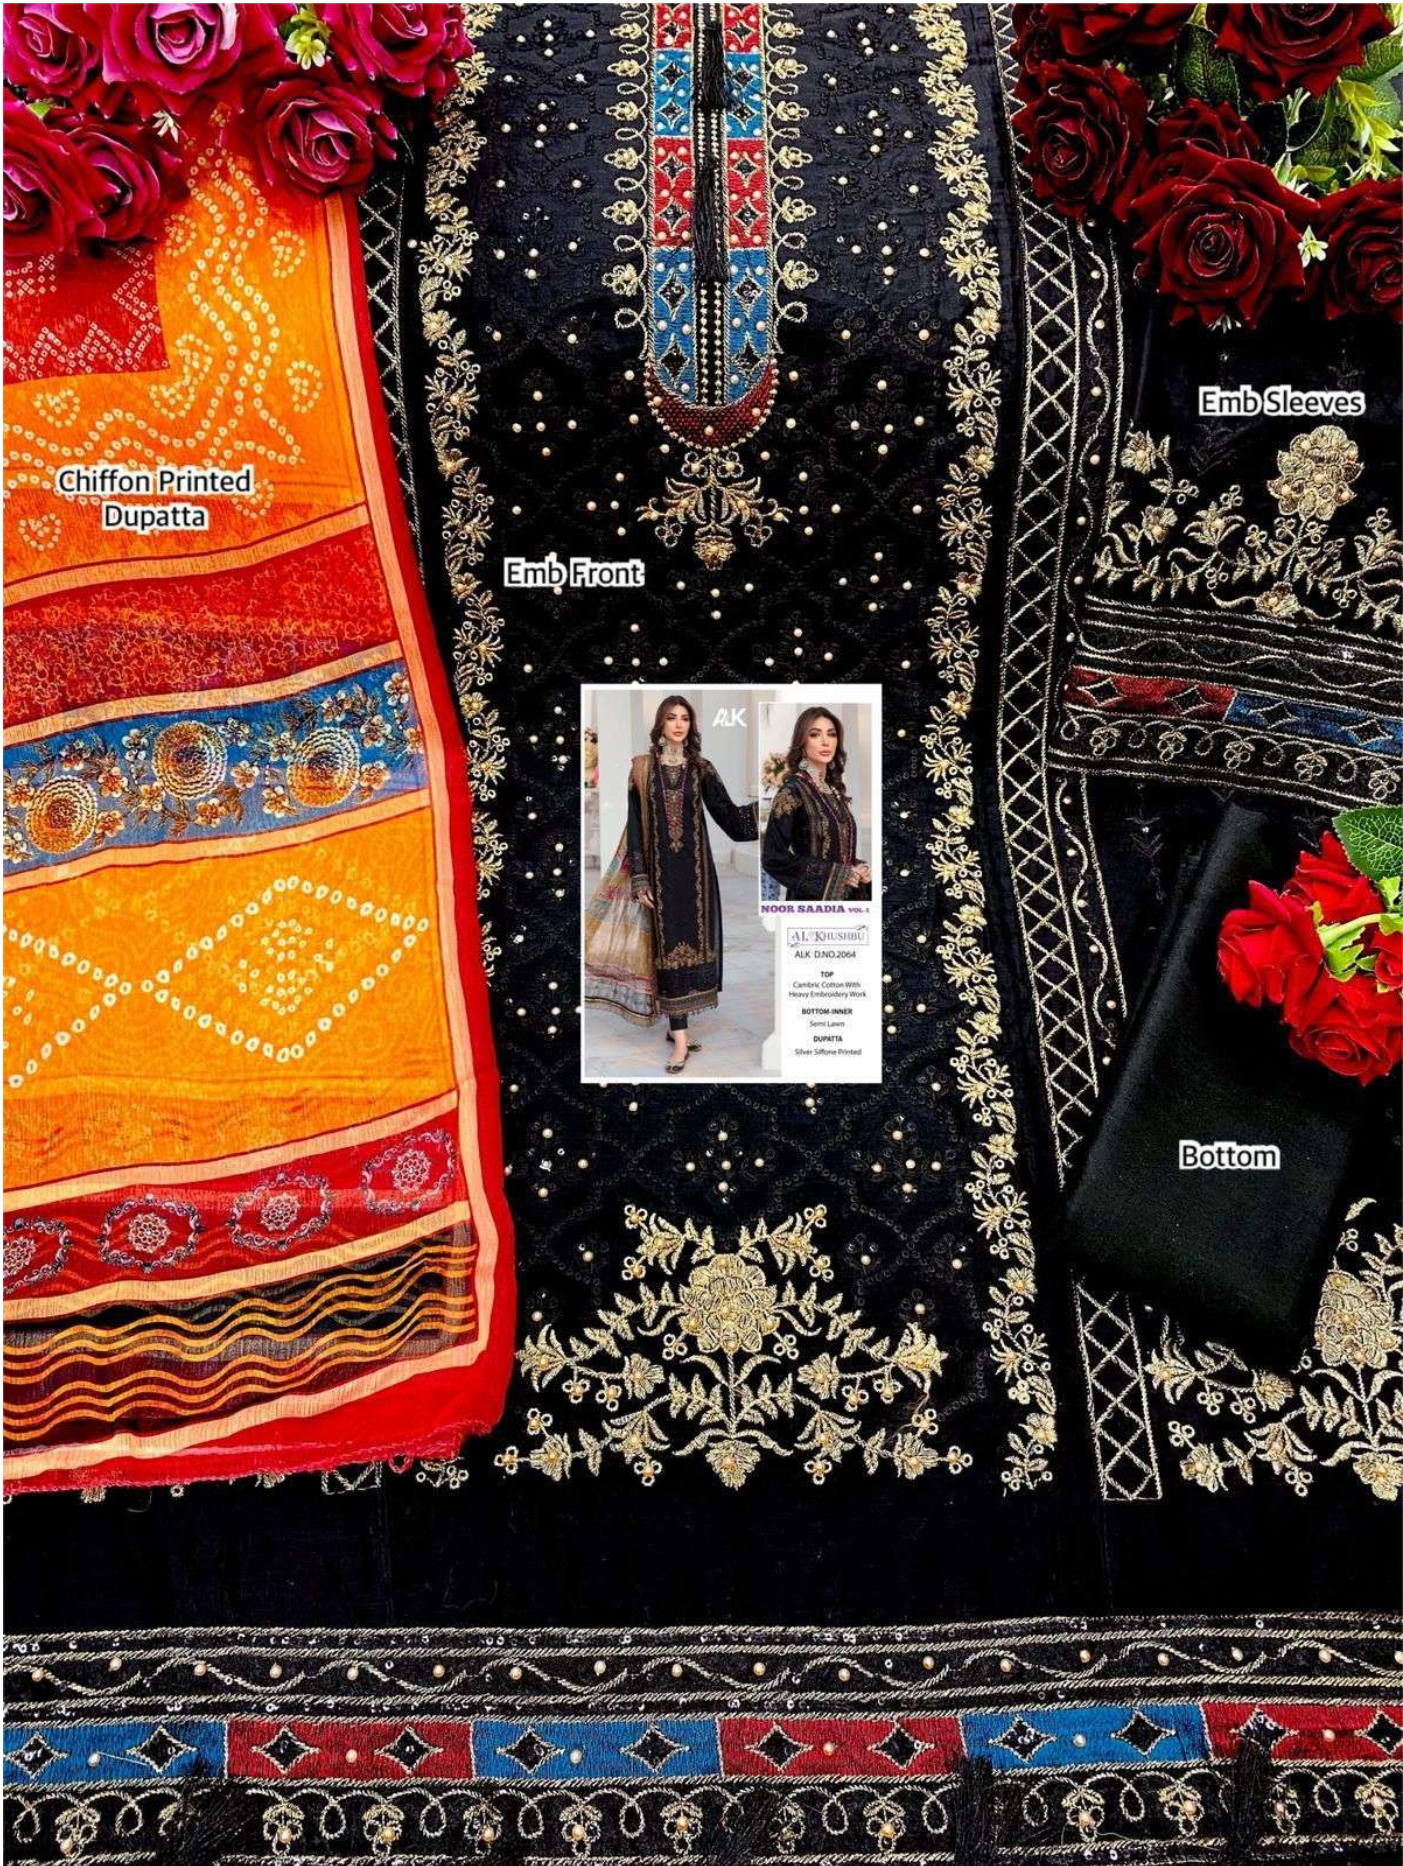

ALK

NOOR SAADIA VOL-1

AL KHUSHBU

ALK D.NO.2064

TOP

Cambric Cotton With
Heavy Embroidery Work

BOTTOM-INNER

Semi Lawn

DUPATTA

Silver Siffone Printed

NOOR SAADIA VOL-1

AL KHUSHBU

ALK D.NO.2064

TOP

Cambric Cotton With
Heavy Embroidery Work

BOTTOM-INNER

Semi Lawn

DUPATTA

Silver Siffone Printed

Chiffon Printed Dupatta

Emb Front

Emb Sleeves

Bottom