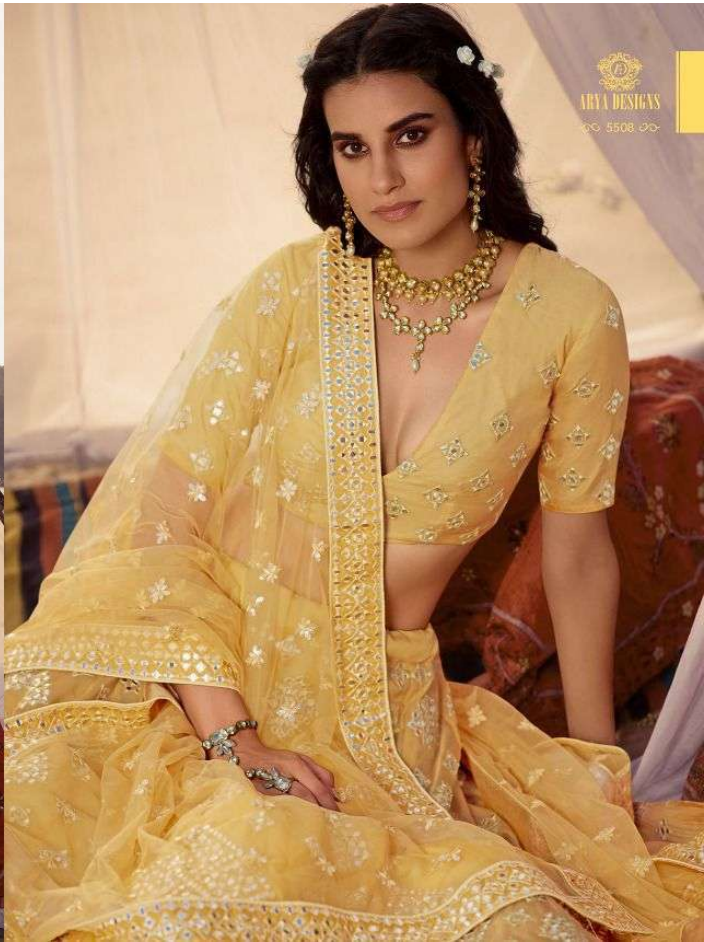

*as radiant as
the sun*

as sweet as
the fashion

ARYA DESIGNS
EUPHORIA
VOL. 7

ARYA DESIGNS

LUPHORIA

VOL - 7

SKU	MAIN COLOUR	BLOUSE FABRIC	LEHENGA FABRIC	DUPATTA FABRIC	SIZE (SEMI STICH)	WORK	PRICE
5501	BABY PINK	ORGANZA	ORGANZA	SOFT NET	UPTO 42 INCHES BUST & WAIST	THREAD, FOIL MIRROR, CUTWORK	4695/- (FLAT) +12% (GST) + SHIPPING.
5502	BEIGE	ORGANZA	ORGANZA	SOFT NET	UPTO 42 INCHES BUST & WAIST	THREAD, FOIL MIRROR, CUTWORK	5590/- (FLAT) +12% (GST) + SHIPPING.
5503	PEACH	ORGANZA	ORGANZA	SOFT NET	UPTO 42 INCHES BUST & WAIST	THREAD, FOIL MIRROR	4915/- (FLAT) +12% (GST) + SHIPPING.
5504	OFF WHITE	ORGANZA	ORGANZA	SOFT NET	UPTO 42 INCHES BUST & WAIST	THREAD, FOIL MIRROR	4695/- (FLAT) +12% (GST) + SHIPPING.
5505	BABY PINK	ORGANZA	ORGANZA	SOFT NET	UPTO 42 INCHES BUST & WAIST	THREAD, FOIL MIRROR	5030/- (FLAT) +12% (GST) + SHIPPING.
5506	OFF WHITE	ORGANZA	ORGANZA	SOFT NET	UPTO 42 INCHES BUST & WAIST	THREAD, FOIL MIRROR	4695/- (FLAT) +12% (GST) + SHIPPING.
5507	PEACH	ORGANZA	ORGANZA	SOFT NET	UPTO 42 INCHES BUST & WAIST	THREAD, FOIL MIRROR	4805/- (FLAT) +12% (GST) + SHIPPING.
5508	MASTURD YELLOW	ORGANZA	ORGANZA	SOFT NET	UPTO 42 INCHES BUST & WAIST	THREAD, FOIL MIRROR	5030/- (FLAT) +12% (GST) + SHIPPING.