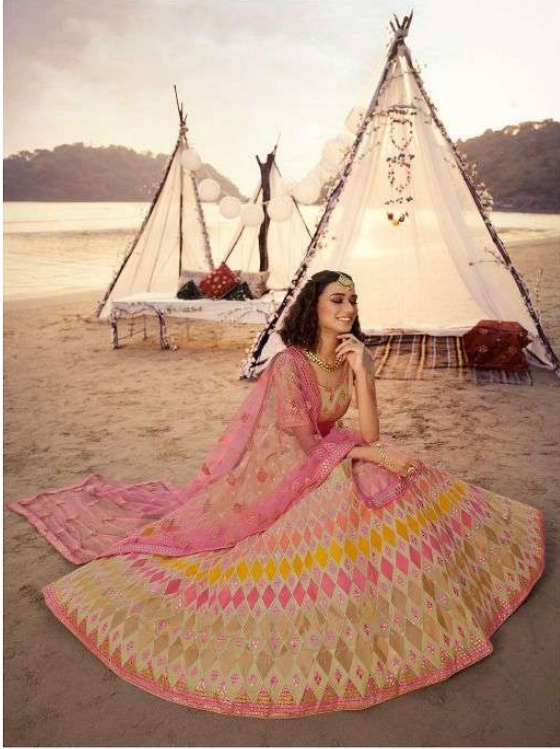

ARYA DESIGNS

EUPHORIA

VOL - 7

ARYA DESIGNS

EUPHORIA

VOL - 7

ARYA DESIGNS

as swift as
the fashion

*as radiant as
the sun*

as sweet as
the fashion

ARYA DESIGNS
EUPHORIA
VOL. 7

ARYA DESIGNS

LUPHORIA

VOL - 7

SKU	MAIN COLOUR	BLOUSE FABRIC	LEHENGA FABRIC	DUPATTA FABRIC	SIZE (SEMI STICH)	WORK	PRICE
5501	BABY PINK	ORGANZA	ORGANZA	SOFT NET	UPTO 42 INCHES BUST & WAIST	THREAD, FOIL MIRROR, CUTWORK	4695/- (FLAT) +12% (GST) + SHIPPING.
5502	BEIGE	ORGANZA	ORGANZA	SOFT NET	UPTO 42 INCHES BUST & WAIST	THREAD, FOIL MIRROR, CUTWORK	5590/- (FLAT) +12% (GST) + SHIPPING.
5503	PEACH	ORGANZA	ORGANZA	SOFT NET	UPTO 42 INCHES BUST & WAIST	THREAD, FOIL MIRROR	4915/- (FLAT) +12% (GST) + SHIPPING.
5504	OFF WHITE	ORGANZA	ORGANZA	SOFT NET	UPTO 42 INCHES BUST & WAIST	THREAD, FOIL MIRROR	4695/- (FLAT) +12% (GST) + SHIPPING.
5505	BABY PINK	ORGANZA	ORGANZA	SOFT NET	UPTO 42 INCHES BUST & WAIST	THREAD, FOIL MIRROR	5030/- (FLAT) +12% (GST) + SHIPPING.
5506	OFF WHITE	ORGANZA	ORGANZA	SOFT NET	UPTO 42 INCHES BUST & WAIST	THREAD, FOIL MIRROR	4695/- (FLAT) +12% (GST) + SHIPPING.
5507	PEACH	ORGANZA	ORGANZA	SOFT NET	UPTO 42 INCHES BUST & WAIST	THREAD, FOIL MIRROR	4805/- (FLAT) +12% (GST) + SHIPPING.
5508	MASTURD YELLOW	ORGANZA	ORGANZA	SOFT NET	UPTO 42 INCHES BUST & WAIST	THREAD, FOIL MIRROR	5030/- (FLAT) +12% (GST) + SHIPPING.