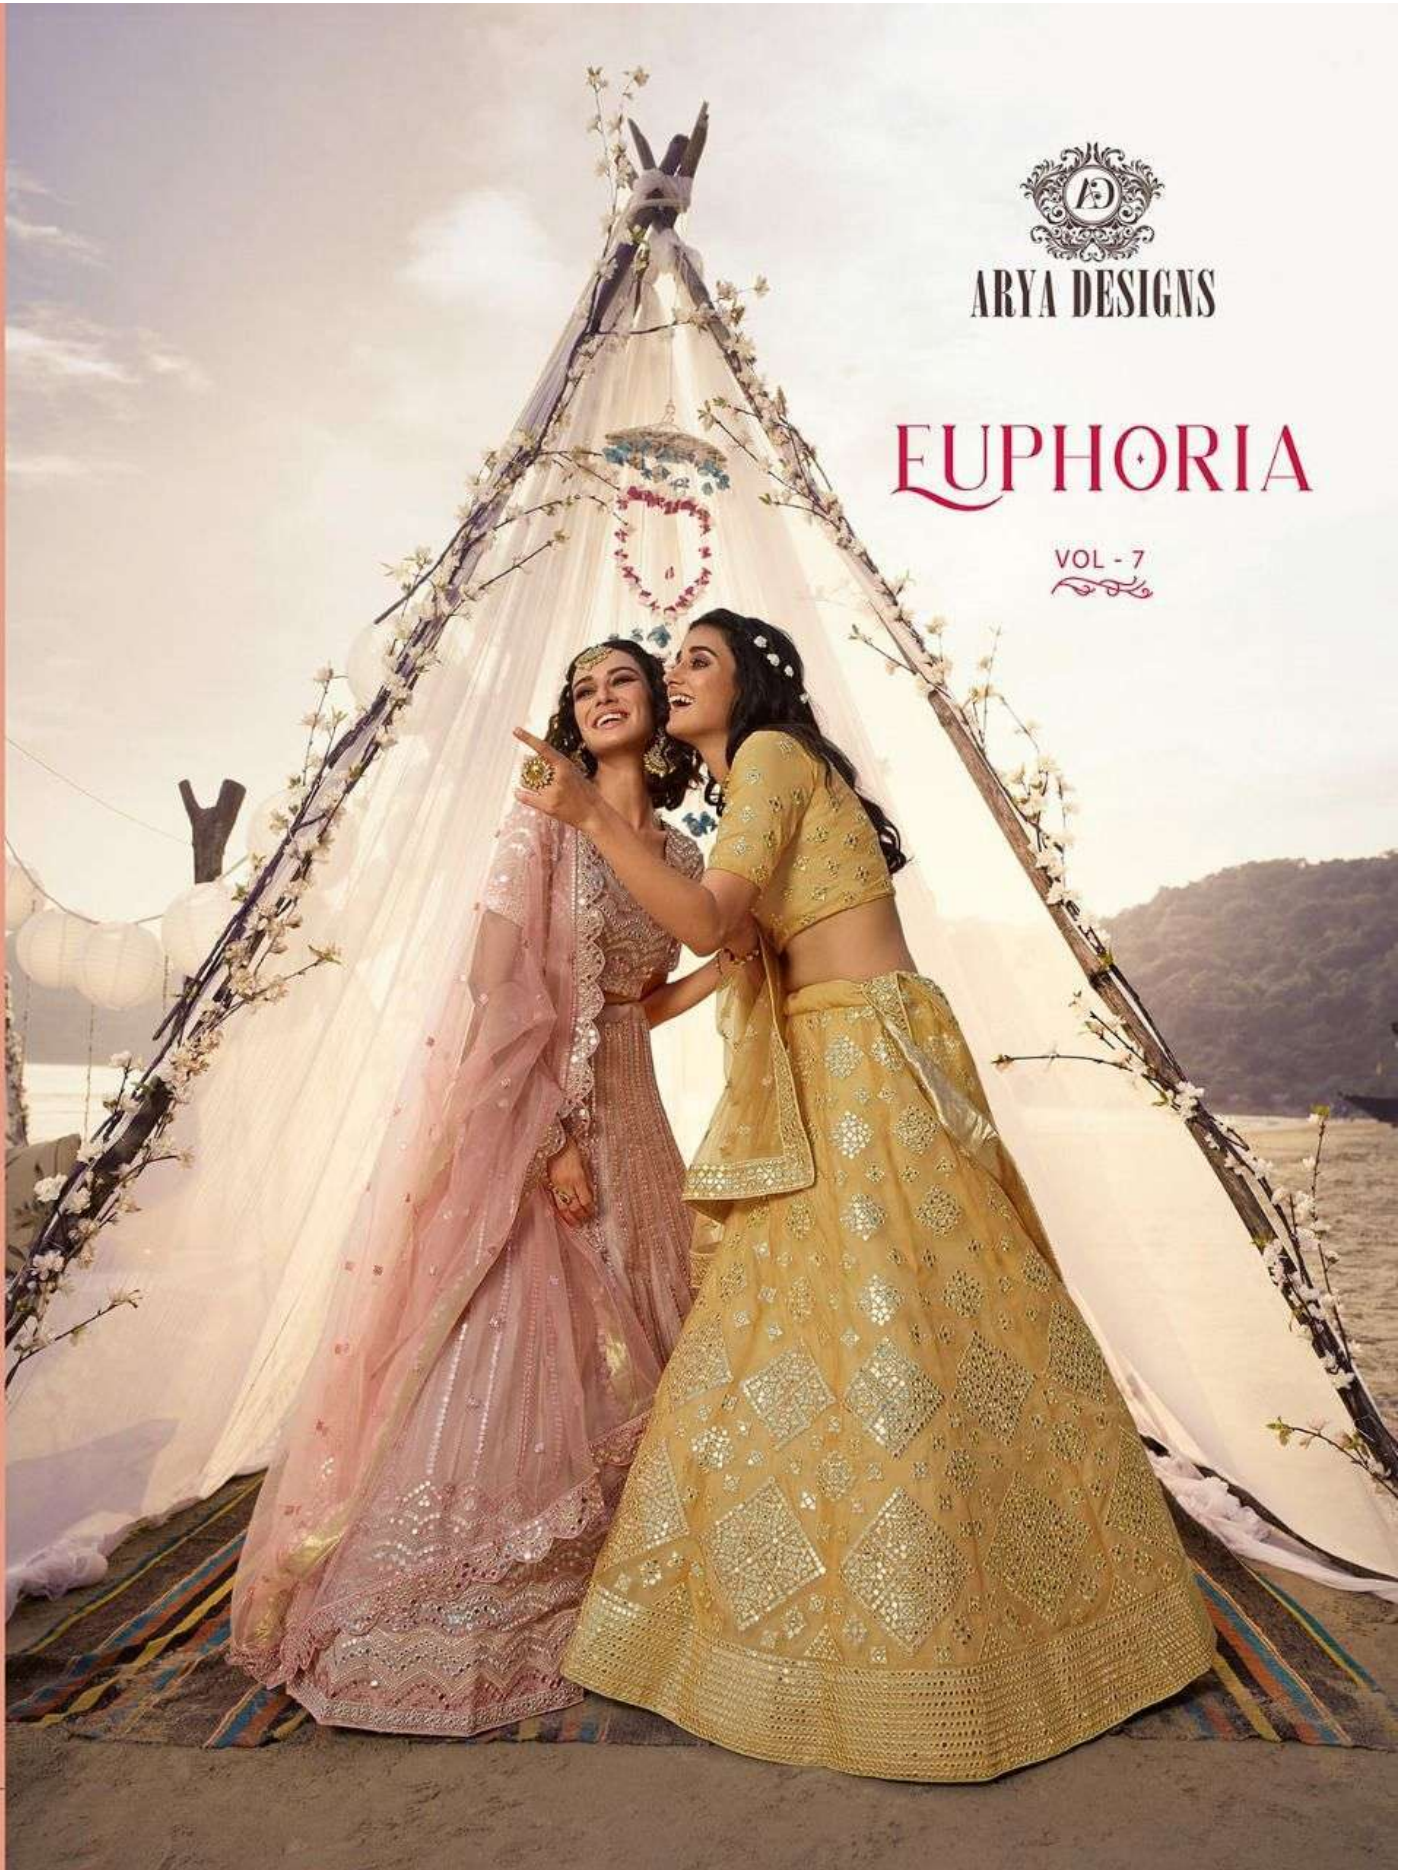

ARYA DESIGNS

EUPHORIA

VOL - 7