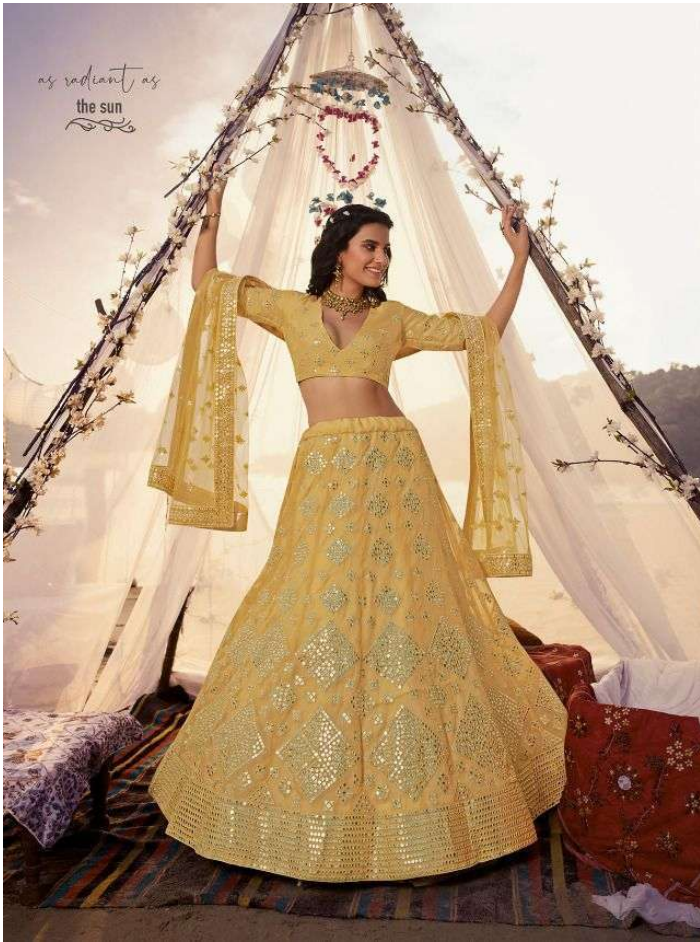

*as radiant as
the sun*

as sweet as
the fashion

ARYA DESIGNS
EUPHORIA
VOL. 7

ARYA DESIGNS

LUPHORIA

VOL - 7

SKU	MAIN COLOUR	BLOUSE FABRIC	LEHENGA FABRIC	DUPATTA FABRIC	SIZE (SEMI STICH)	WORK	PRICE
5501	BABY PINK	ORGANZA	ORGANZA	SOFT NET	UPTO 42 INCHES BUST & WAIST	THREAD, FOIL MIRROR, CUTWORK	4695/- (FLAT) +12% (GST) + SHIPPING.
5502	BEIGE	ORGANZA	ORGANZA	SOFT NET	UPTO 42 INCHES BUST & WAIST	THREAD, FOIL MIRROR, CUTWORK	5590/- (FLAT) +12% (GST) + SHIPPING.
5503	PEACH	ORGANZA	ORGANZA	SOFT NET	UPTO 42 INCHES BUST & WAIST	THREAD, FOIL MIRROR	4915/- (FLAT) +12% (GST) + SHIPPING.
5504	OFF WHITE	ORGANZA	ORGANZA	SOFT NET	UPTO 42 INCHES BUST & WAIST	THREAD, FOIL MIRROR	4695/- (FLAT) +12% (GST) + SHIPPING.
5505	BABY PINK	ORGANZA	ORGANZA	SOFT NET	UPTO 42 INCHES BUST & WAIST	THREAD, FOIL MIRROR	5030/- (FLAT) +12% (GST) + SHIPPING.
5506	OFF WHITE	ORGANZA	ORGANZA	SOFT NET	UPTO 42 INCHES BUST & WAIST	THREAD, FOIL MIRROR	4695/- (FLAT) +12% (GST) + SHIPPING.
5507	PEACH	ORGANZA	ORGANZA	SOFT NET	UPTO 42 INCHES BUST & WAIST	THREAD, FOIL MIRROR	4805/- (FLAT) +12% (GST) + SHIPPING.
5508	MASTURD YELLOW	ORGANZA	ORGANZA	SOFT NET	UPTO 42 INCHES BUST & WAIST	THREAD, FOIL MIRROR	5030/- (FLAT) +12% (GST) + SHIPPING.