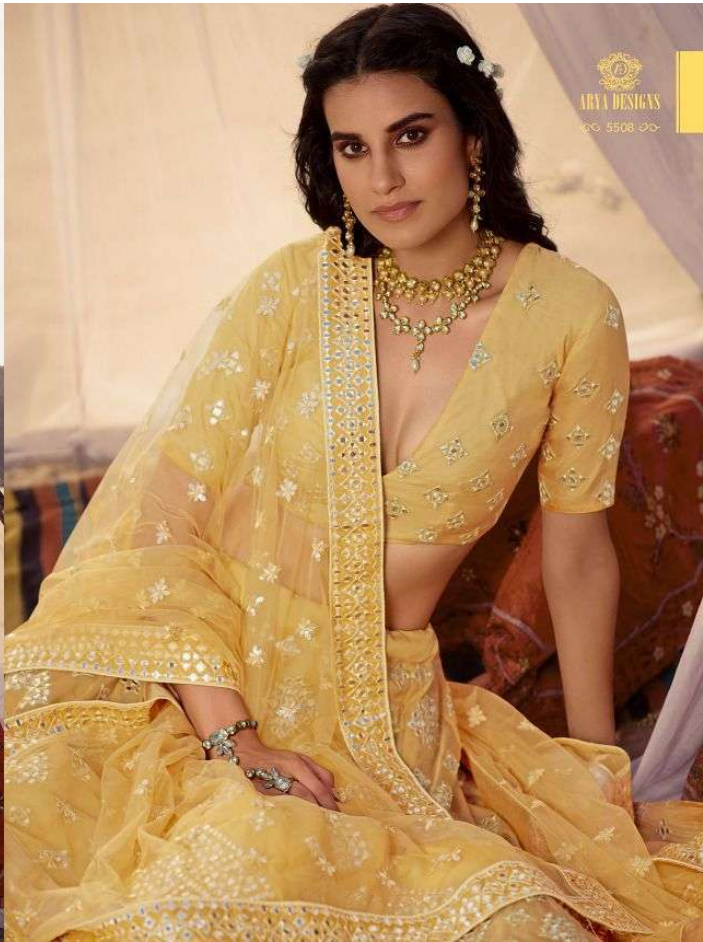

*as radiant as
the sun*

as sweet as
the fashion

ARYA DESIGNS
EUPHORIA
VOL. 7

ARYA DESIGNS

LUPHORIA

VOL - 7

SKU	MAIN COLOUR	BLOUSE FABRIC	LEHENGA FABRIC	DUPATTA FABRIC	SIZE (SEMI STICH)	WORK	PRICE
5501	BABY PINK	ORGANZA	ORGANZA	SOFT NET	UPTO 42 INCHES BUST & WAIST	THREAD, FOIL MIRROR, CUTWORK	4695/- (FLAT) +12% (GST) + SHIPPING.
5502	BEIGE	ORGANZA	ORGANZA	SOFT NET	UPTO 42 INCHES BUST & WAIST	THREAD, FOIL MIRROR, CUTWORK	5590/- (FLAT) +12% (GST) + SHIPPING.
5503	PEACH	ORGANZA	ORGANZA	SOFT NET	UPTO 42 INCHES BUST & WAIST	THREAD, FOIL MIRROR	4915/- (FLAT) +12% (GST) + SHIPPING.
5504	OFF WHITE	ORGANZA	ORGANZA	SOFT NET	UPTO 42 INCHES BUST & WAIST	THREAD, FOIL MIRROR	4695/- (FLAT) +12% (GST) + SHIPPING.
5505	BABY PINK	ORGANZA	ORGANZA	SOFT NET	UPTO 42 INCHES BUST & WAIST	THREAD, FOIL MIRROR	5030/- (FLAT) +12% (GST) + SHIPPING.
5506	OFF WHITE	ORGANZA	ORGANZA	SOFT NET	UPTO 42 INCHES BUST & WAIST	THREAD, FOIL MIRROR	4695/- (FLAT) +12% (GST) + SHIPPING.
5507	PEACH	ORGANZA	ORGANZA	SOFT NET	UPTO 42 INCHES BUST & WAIST	THREAD, FOIL MIRROR	4805/- (FLAT) +12% (GST) + SHIPPING.
5508	MASTURD YELLOW	ORGANZA	ORGANZA	SOFT NET	UPTO 42 INCHES BUST & WAIST	THREAD, FOIL MIRROR	5030/- (FLAT) +12% (GST) + SHIPPING.