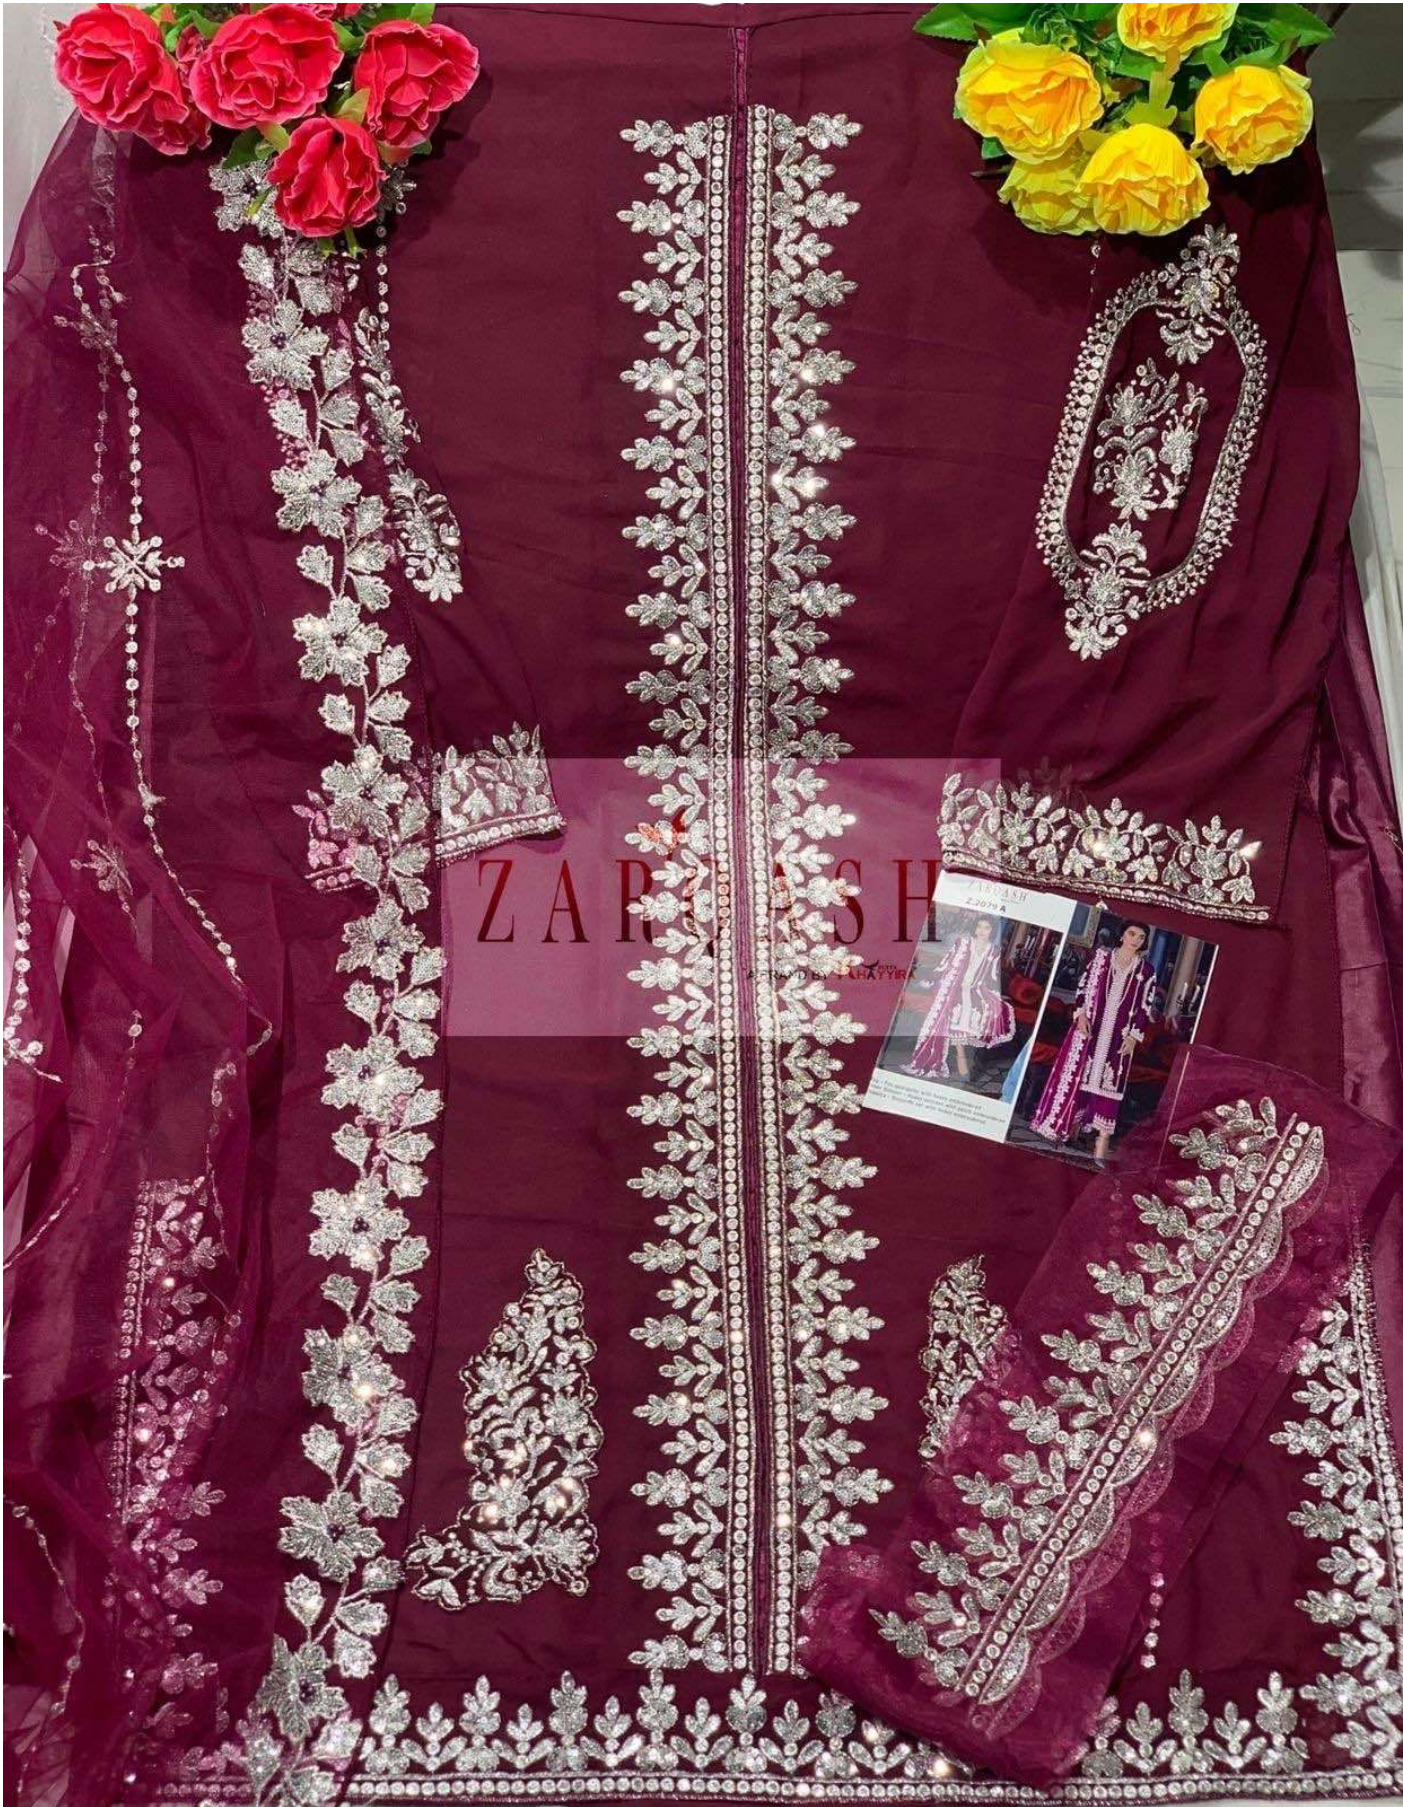

**ZARQASH**  
A BRAND BY KIZMET

**Z.2079 B**

Top - Fox georgette with heavy embroidered  
Inner Bottom - Heavy santoon with patch embroidered  
Dupatta - Butterfly net with heavy embroidered

ZARQASH

ZARASH

**ZARQASH**  
A BRAND BY KIZMET

**Z.2079 F**

Top - Fox georgette with heavy embroidered  
Inner Bottom - Heavy santoon with patch embroidered  
Dupatta - Butterfly net with heavy embroidered

**ZARQASH**  
A BRAND BY KIZMET

**Z.2079 B**

Top - Fox georgette with heavy embroidered  
Inner Bottom - Heavy santoon with patch embroidered  
Dupatta - Butterfly net with heavy embroidered

ZARQASH®  
A BRAND BY KIZMET

Z.2079 C

Top - Fox georgette with heavy embroidered  
Inner Bottom - Heavy santoon with patch embroidered  
Dupatta - Butterfly net with heavy embroidered

Z.2079 A

Top - Fox georgette with heavy embroidered  
Inner Bottom - Heavy santoon with patch embroidered  
Dupatta - Butterfly net with heavy embroidered

ZARQASH®  
A BRAND BY KIZMET

Z.2079 E

Top - Fox georgette with heavy embroidered  
Inner Bottom - Heavy santoon with patch embroidered  
Dupatta - Butterfly net with heavy embroidered