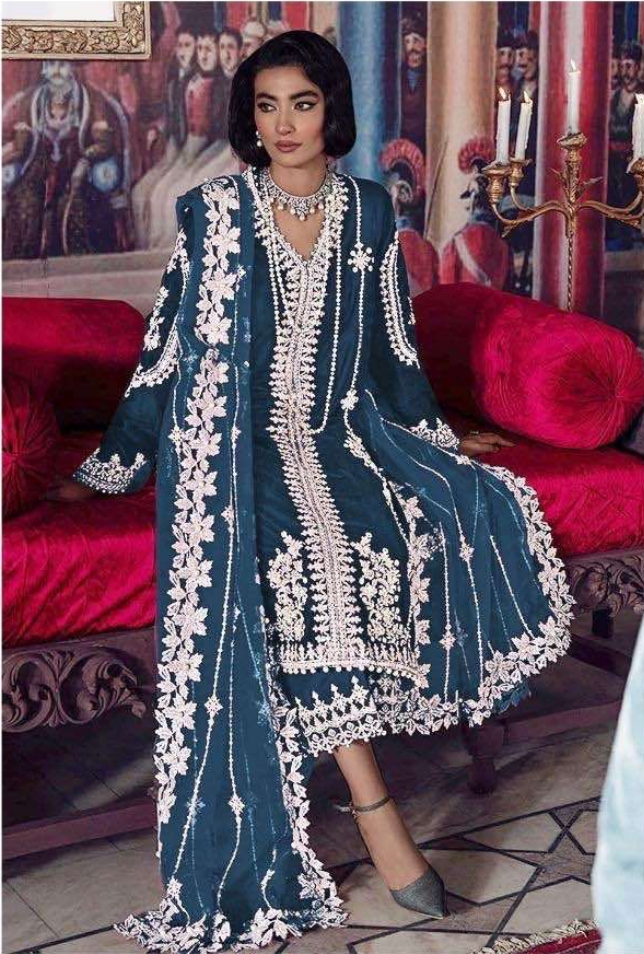

**ZARQASH**  
A BRAND BY KIZMET

**Z.2079 B**

Top - Fox georgette with heavy embroidered  
Inner Bottom - Heavy santoon with patch embroidered  
Dupatta - Butterfly net with heavy embroidered

ZARQASH

ZARASH

**ZARQASH**  
A BRAND BY KIZMET

**Z.2079 F**

Top - Fox georgette with heavy embroidered  
Inner Bottom - Heavy santoon with patch embroidered  
Dupatta - Butterfly net with heavy embroidered

**ZARQASH**  
A BRAND BY KIZMET

**Z.2079 B**

Top - Fox georgette with heavy embroidered  
Inner Bottom - Heavy santoon with patch embroidered  
Dupatta - Butterfly net with heavy embroidered

ZARQASH®  
A BRAND BY KIZMET

Z.2079 C

Top - Fox georgette with heavy embroidered  
Inner Bottom - Heavy santoon with patch embroidered  
Dupatta - Butterfly net with heavy embroidered

**ZARQASH**  
A BRAND BY KIZZYRAC

**Z.2079 D**

Top - Fox georgette with heavy embroidered  
Inner Bottom - Heavy santoon with patch embroidered  
Dupatta - Butterfly net with heavy embroidered

ZARQASH®  
A BRAND BY KIZZY®