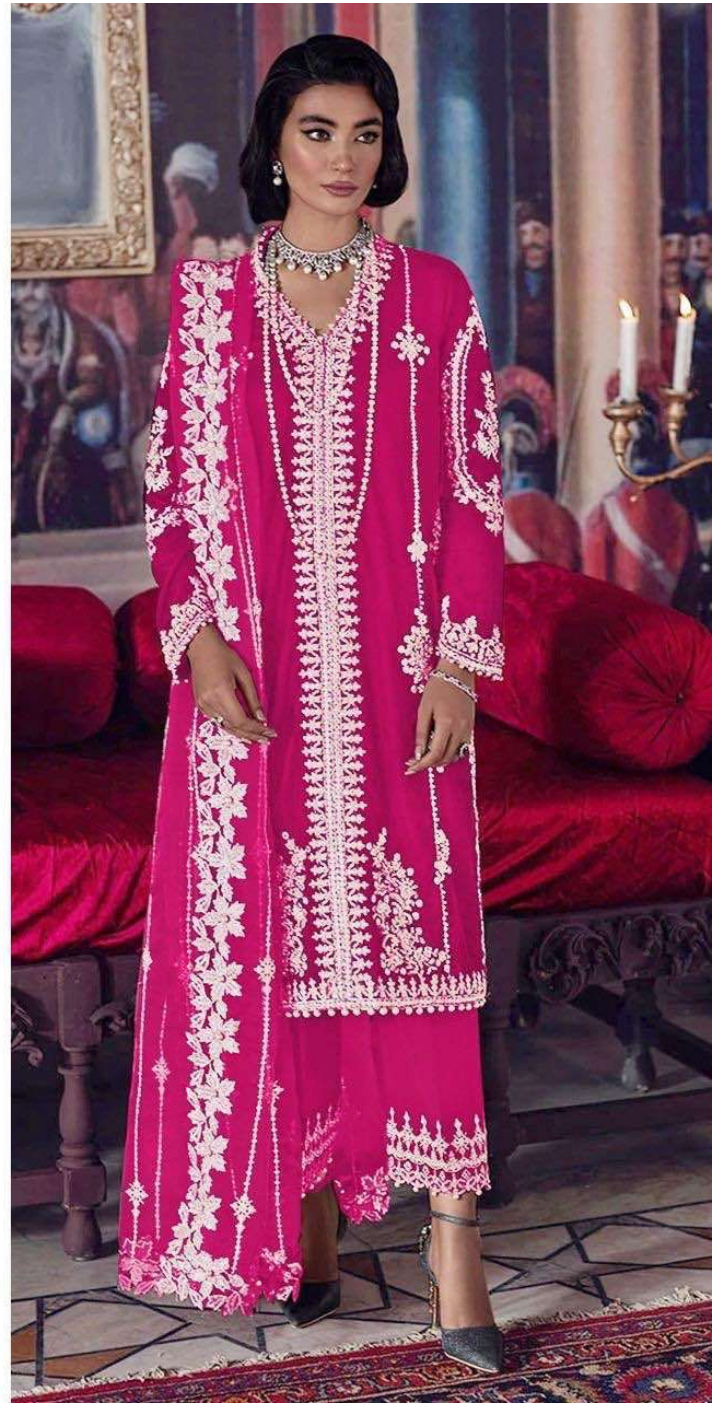

ZARQASH
A BRAND BY KIZMET

Z.2079 B

Top - Fox georgette with heavy embroidered
Inner Bottom - Heavy santoon with patch embroidered
Dupatta - Butterfly net with heavy embroidered

ZARQASH

ZARQASH

ZARQASH
A BRAND BY KIZMET

Z.2079 F

Top - Fox georgette with heavy embroidered
Inner Bottom - Heavy santoon with patch embroidered
Dupatta - Butterfly net with heavy embroidered

ZARQASH®
A BRAND BY KIZZYTRAC

Z.2079 B

Top - Fox georgette with heavy embroidered
Inner Bottom - Heavy santoon with patch embroidered
Dupatta - Butterfly net with heavy embroidered

ZARQASH®
A BRAND BY KIZMET

Z.2079 C

Top - Fox georgette with heavy embroidered
Inner Bottom - Heavy santoon with patch embroidered
Dupatta - Butterfly net with heavy embroidered

ZARQASH
A BRAND BY KIZMET

Z.2079 D

Top - Fox georgette with heavy embroidered
Inner Bottom - Heavy santoon with patch embroidered
Dupatta - Butterfly net with heavy embroidered

ZARQASH®
A BRAND BY KIZZY®

Z.2079 A

Top - Fox georgette with heavy embroidered
Inner Bottom - Heavy santoon with patch embroidered
Dupatta - Butterfly net with heavy embroidered