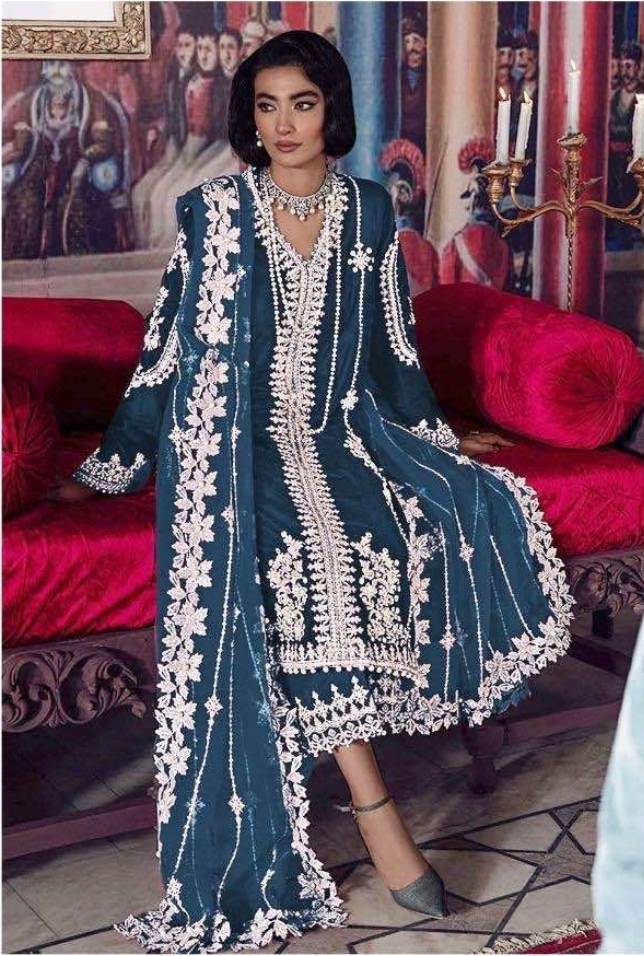

**ZARQASH**  
A BRAND BY KIZMET

**Z.2079 B**

Top - Fox georgette with heavy embroidered  
Inner Bottom - Heavy santoon with patch embroidered  
Dupatta - Butterfly net with heavy embroidered

ZARQASH

ZARASH

**ZARQASH**  
A BRAND BY KIZMET

**Z.2079 F**

Top - Fox georgette with heavy embroidered  
Inner Bottom - Heavy santoon with patch embroidered  
Dupatta - Butterfly net with heavy embroidered

**ZARQASH**  
A BRAND BY KIZMET

**Z.2079 B**

Top - Fox georgette with heavy embroidered  
Inner Bottom - Heavy santoon with patch embroidered  
Dupatta - Butterfly net with heavy embroidered

ZARQASH®  
A BRAND BY KIZMET

Z.2079 C

Top - Fox georgette with heavy embroidered  
Inner Bottom - Heavy santoon with patch embroidered  
Dupatta - Butterfly net with heavy embroidered

**ZARQASH**  
A BRAND BY KIZZYRAC

**Z.2079 D**

Top - Fox georgette with heavy embroidered  
Inner Bottom - Heavy santoon with patch embroidered  
Dupatta - Butterfly net with heavy embroidered

ZARQASH®  
A BRAND BY KIZZY®