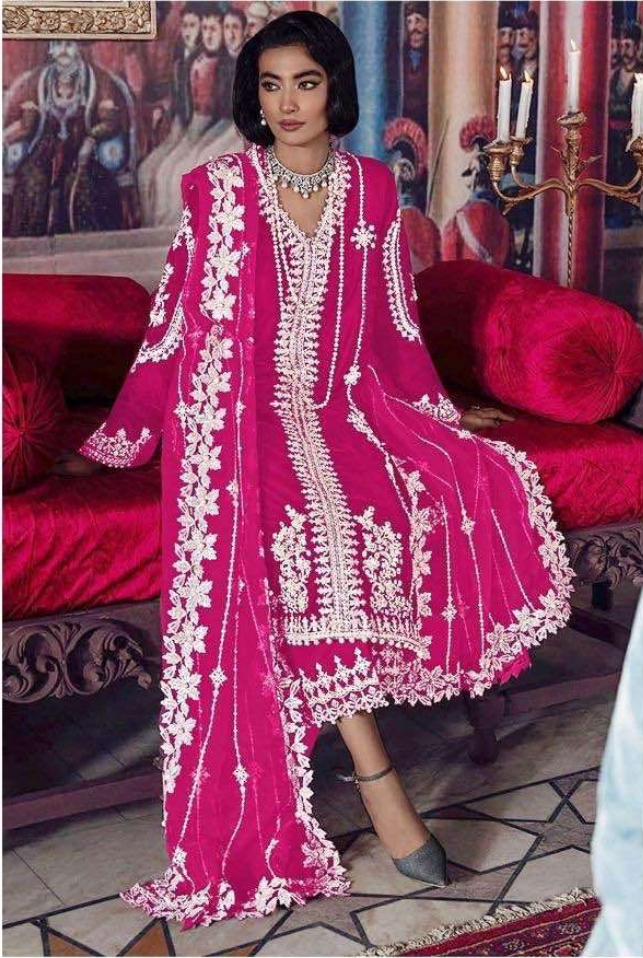

ZARQASH
A BRAND BY KIZMET

Z.2079 B

Top - Fox georgette with heavy embroidered
Inner Bottom - Heavy santoon with patch embroidered
Dupatta - Butterfly net with heavy embroidered

ZARQASH

ZARQASH

ZARQASH
A BRAND BY KIZMET

Z.2079 F

Top - Fox georgette with heavy embroidered
Inner Bottom - Heavy santoon with patch embroidered
Dupatta - Butterfly net with heavy embroidered

ZARQASH®
A BRAND BY KIZZYTRAC

Z.2079 B

Top - Fox georgette with heavy embroidered
Inner Bottom - Heavy santoon with patch embroidered
Dupatta - Butterfly net with heavy embroidered

ZARQASH®
A BRAND BY KIZMET

Z.2079 C

Top - Fox georgette with heavy embroidered
Inner Bottom - Heavy santoon with patch embroidered
Dupatta - Butterfly net with heavy embroidered

ZARQASH
A BRAND BY KIZMET

Z.2079 D

Top - Fox georgette with heavy embroidered
Inner Bottom - Heavy santoon with patch embroidered
Dupatta - Butterfly net with heavy embroidered

ZARQASH®
A BRAND BY KIZZY®

Z.2079 A

Top - Fox georgette with heavy embroidered
Inner Bottom - Heavy santoon with patch embroidered
Dupatta - Butterfly net with heavy embroidered