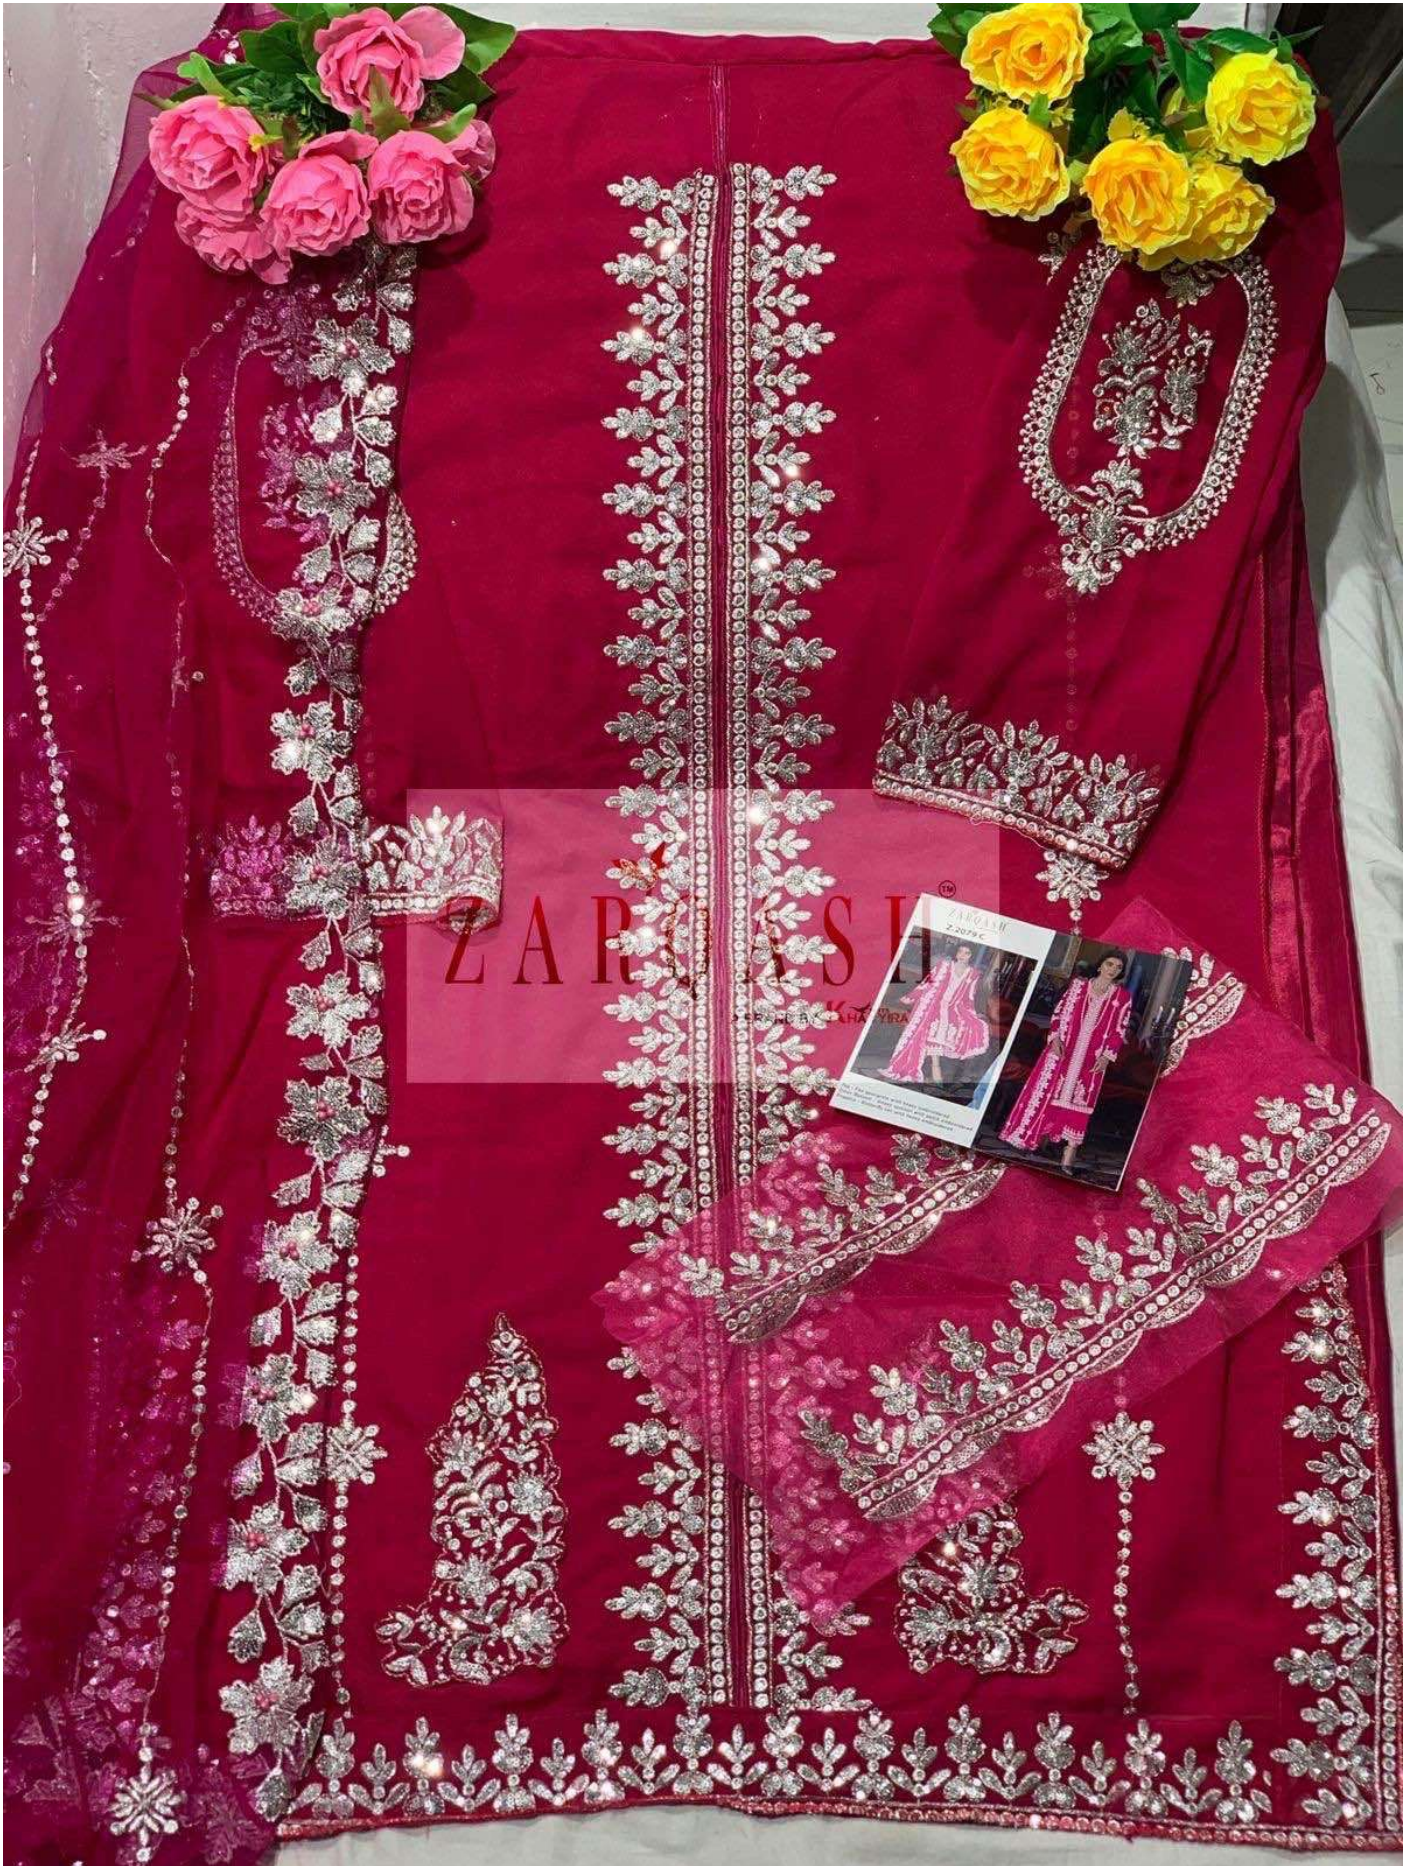

**ZARQASH**  
A BRAND BY KIZMET

**Z.2079 B**

Top - Fox georgette with heavy embroidered  
Inner Bottom - Heavy santoon with patch embroidered  
Dupatta - Butterfly net with heavy embroidered

ZARQASH

ZARASH

**ZARQASH**  
A BRAND BY KIZMET

**Z.2079 F**

Top - Fox georgette with heavy embroidered  
Inner Bottom - Heavy santoon with patch embroidered  
Dupatta - Butterfly net with heavy embroidered

**ZARQASH**  
A BRAND BY KIZMET

**Z.2079 B**

Top - Fox georgette with heavy embroidered  
Inner Bottom - Heavy santoon with patch embroidered  
Dupatta - Butterfly net with heavy embroidered

ZARQASH®  
A BRAND BY KIZMET

Z.2079 C

Top - Fox georgette with heavy embroidered  
Inner Bottom - Heavy santoon with patch embroidered  
Dupatta - Butterfly net with heavy embroidered

Z.2079 A

Top - Fox georgette with heavy embroidered  
Inner Bottom - Heavy santoon with patch embroidered  
Dupatta - Butterfly net with heavy embroidered

ZARQASH®  
A BRAND BY KIZMET

Z.2079 E

Top - Fox georgette with heavy embroidered  
Inner Bottom - Heavy santoon with patch embroidered  
Dupatta - Butterfly net with heavy embroidered