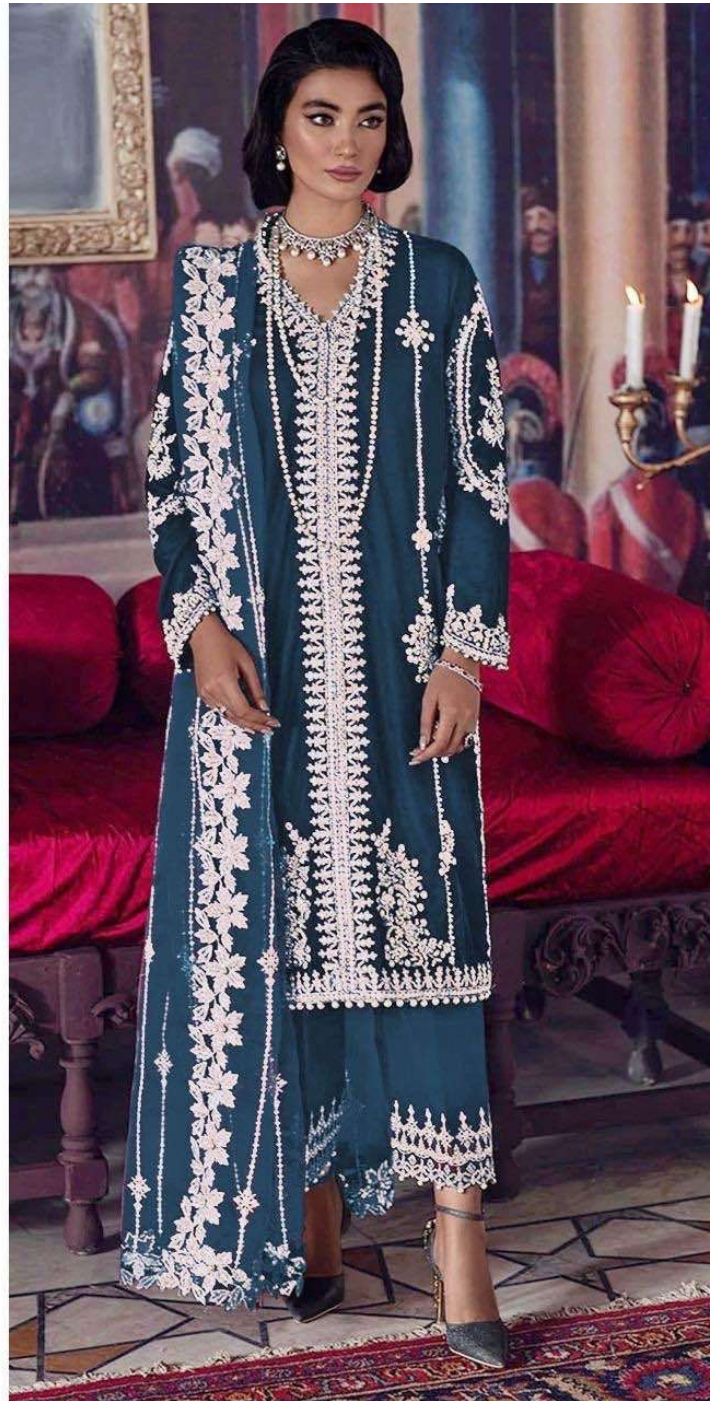

**ZARQASH**  
A BRAND BY KIZMET

**Z.2079 B**

Top - Fox georgette with heavy embroidered  
Inner Bottom - Heavy santoon with patch embroidered  
Dupatta - Butterfly net with heavy embroidered

ZARQASH

ZARASH

**ZARQASH**  
A BRAND BY KIZMET

**Z.2079 F**

Top - Fox georgette with heavy embroidered  
Inner Bottom - Heavy santoon with patch embroidered  
Dupatta - Butterfly net with heavy embroidered

**ZARQASH**  
A BRAND BY KIZMET

**Z.2079 B**

Top - Fox georgette with heavy embroidered  
Inner Bottom - Heavy santoon with patch embroidered  
Dupatta - Butterfly net with heavy embroidered

ZARQASH®  
A BRAND BY KIZMET

Z.2079 C

Top - Fox georgette with heavy embroidered  
Inner Bottom - Heavy santoon with patch embroidered  
Dupatta - Butterfly net with heavy embroidered