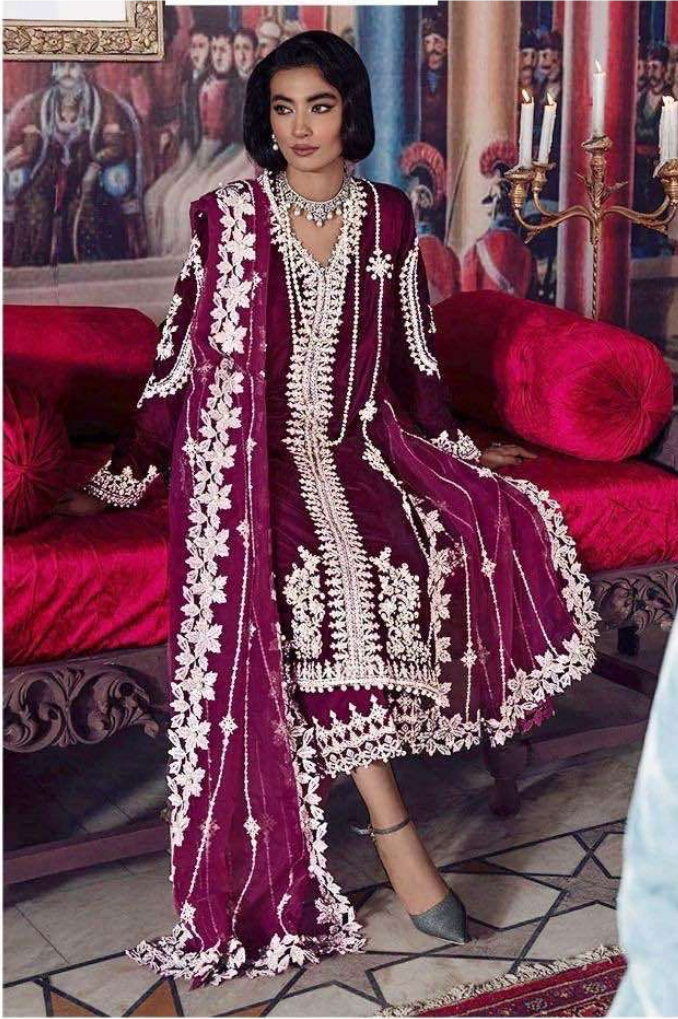

ZARQASH
A BRAND BY KIZMET

Z.2079 B

Top - Fox georgette with heavy embroidered
Inner Bottom - Heavy santoon with patch embroidered
Dupatta - Butterfly net with heavy embroidered

ZARQASH

ZARQASH

ZARQASH
A BRAND BY KIZMET

Z.2079 F

Top - Fox georgette with heavy embroidered
Inner Bottom - Heavy santoon with patch embroidered
Dupatta - Butterfly net with heavy embroidered

ZARQASH®
A BRAND BY KIZZYTRAC

Z.2079 B

Top - Fox georgette with heavy embroidered
Inner Bottom - Heavy santoon with patch embroidered
Dupatta - Butterfly net with heavy embroidered

ZARQASH®
A BRAND BY KIZMET

Z.2079 C

Top - Fox georgette with heavy embroidered
Inner Bottom - Heavy santoon with patch embroidered
Dupatta - Butterfly net with heavy embroidered

ZARQASH
A BRAND BY KIZMET

Z.2079 D

Top - Fox georgette with heavy embroidered
Inner Bottom - Heavy santoon with patch embroidered
Dupatta - Butterfly net with heavy embroidered

ZARQASH®
A BRAND BY KIZZY®

Z.2079 A

Top - Fox georgette with heavy embroidered
Inner Bottom - Heavy santoon with patch embroidered
Dupatta - Butterfly net with heavy embroidered