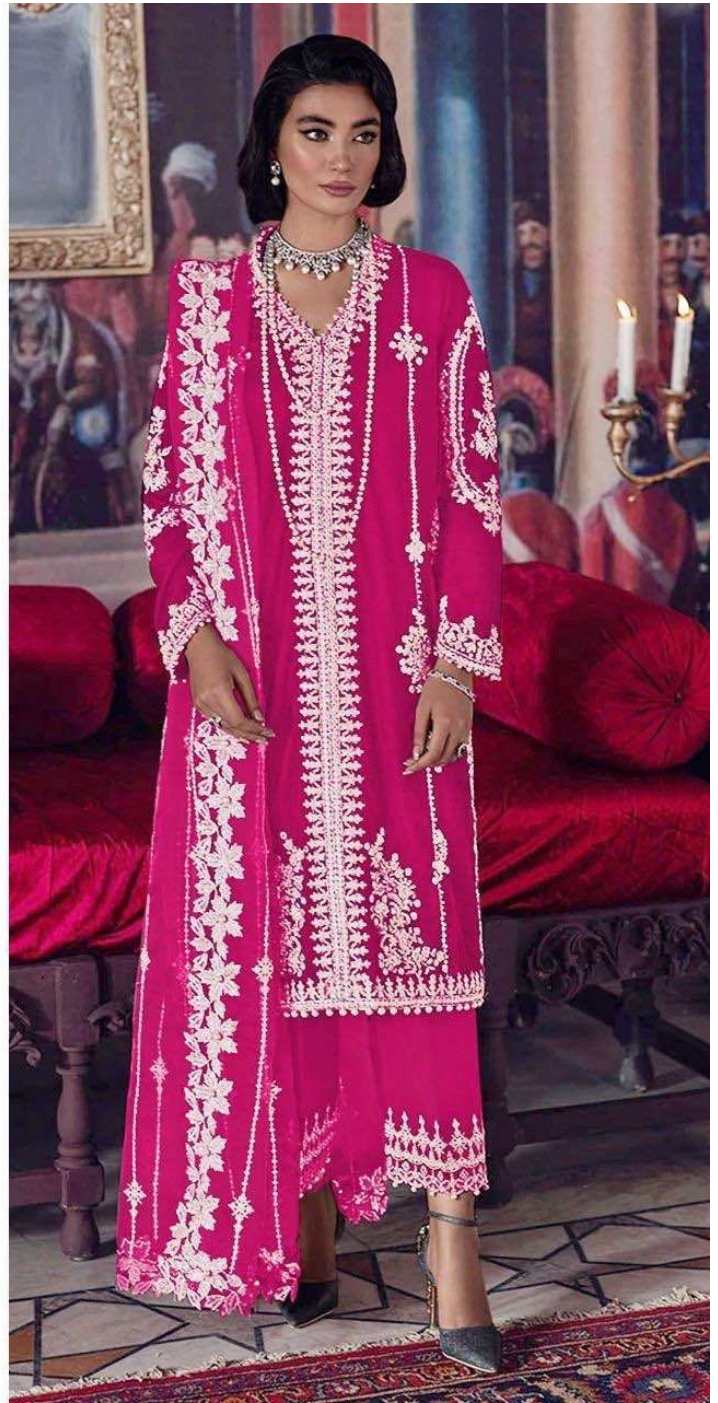

**ZARQASH**  
A BRAND BY KIZMET

**Z.2079 B**

Top - Fox georgette with heavy embroidered  
Inner Bottom - Heavy santoon with patch embroidered  
Dupatta - Butterfly net with heavy embroidered

ZARQASH

ZARASH

**ZARQASH**  
A BRAND BY KIZMET

**Z.2079 F**

Top - Fox georgette with heavy embroidered  
Inner Bottom - Heavy santoon with patch embroidered  
Dupatta - Butterfly net with heavy embroidered

**ZARQASH**  
A BRAND BY KIZMET

**Z.2079 B**

Top - Fox georgette with heavy embroidered  
Inner Bottom - Heavy santoon with patch embroidered  
Dupatta - Butterfly net with heavy embroidered

ZARQASH®  
A BRAND BY KIZMET

Z.2079 C

Top - Fox georgette with heavy embroidered  
Inner Bottom - Heavy santoon with patch embroidered  
Dupatta - Butterfly net with heavy embroidered

**ZARQASH**  
A BRAND BY KIZZYRAC

**Z.2079 D**

Top - Fox georgette with heavy embroidered  
Inner Bottom - Heavy santoon with patch embroidered  
Dupatta - Butterfly net with heavy embroidered

ZARQASH®  
A BRAND BY KIZZY®