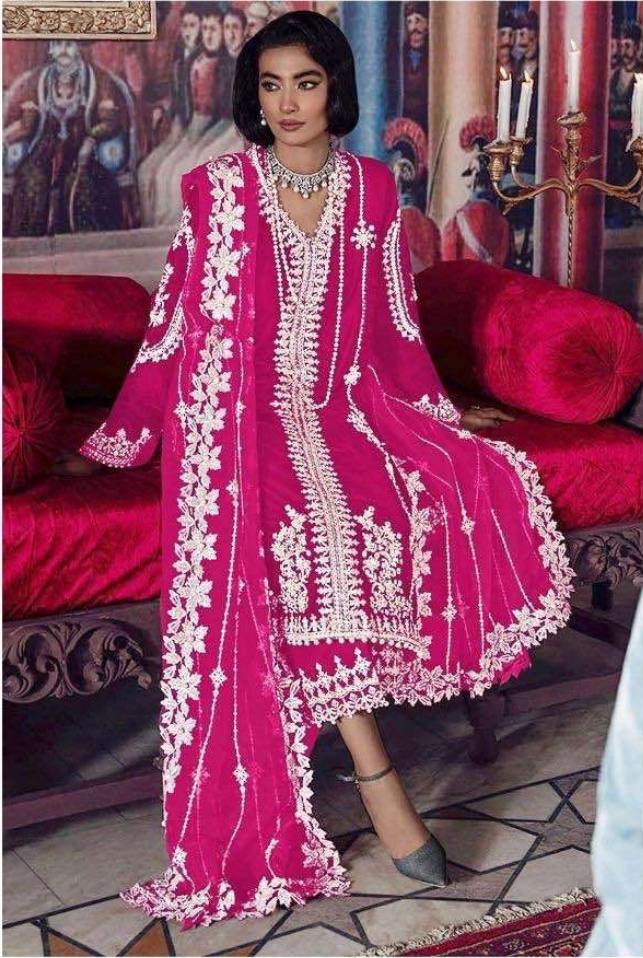

**ZARQASH**  
A BRAND BY KIZMET

**Z.2079 B**

Top - Fox georgette with heavy embroidered  
Inner Bottom - Heavy santoon with patch embroidered  
Dupatta - Butterfly net with heavy embroidered

ZARQASH

ZARASH

**ZARQASH**  
A BRAND BY KIZMET

**Z.2079 F**

Top - Fox georgette with heavy embroidered  
Inner Bottom - Heavy santoon with patch embroidered  
Dupatta - Butterfly net with heavy embroidered

**ZARQASH**  
A BRAND BY KIZMET

**Z.2079 B**

Top - Fox georgette with heavy embroidered  
Inner Bottom - Heavy santoon with patch embroidered  
Dupatta - Butterfly net with heavy embroidered

ZARQASH®  
A BRAND BY KIZMET

Z.2079 C

Top - Fox georgette with heavy embroidered  
Inner Bottom - Heavy santoon with patch embroidered  
Dupatta - Butterfly net with heavy embroidered

**ZARQASH**  
A BRAND BY KIZZYRAC

**Z.2079 D**

Top - Fox georgette with heavy embroidered  
Inner Bottom - Heavy santoon with patch embroidered  
Dupatta - Butterfly net with heavy embroidered

ZARQASH®  
A BRAND BY KIZZY®