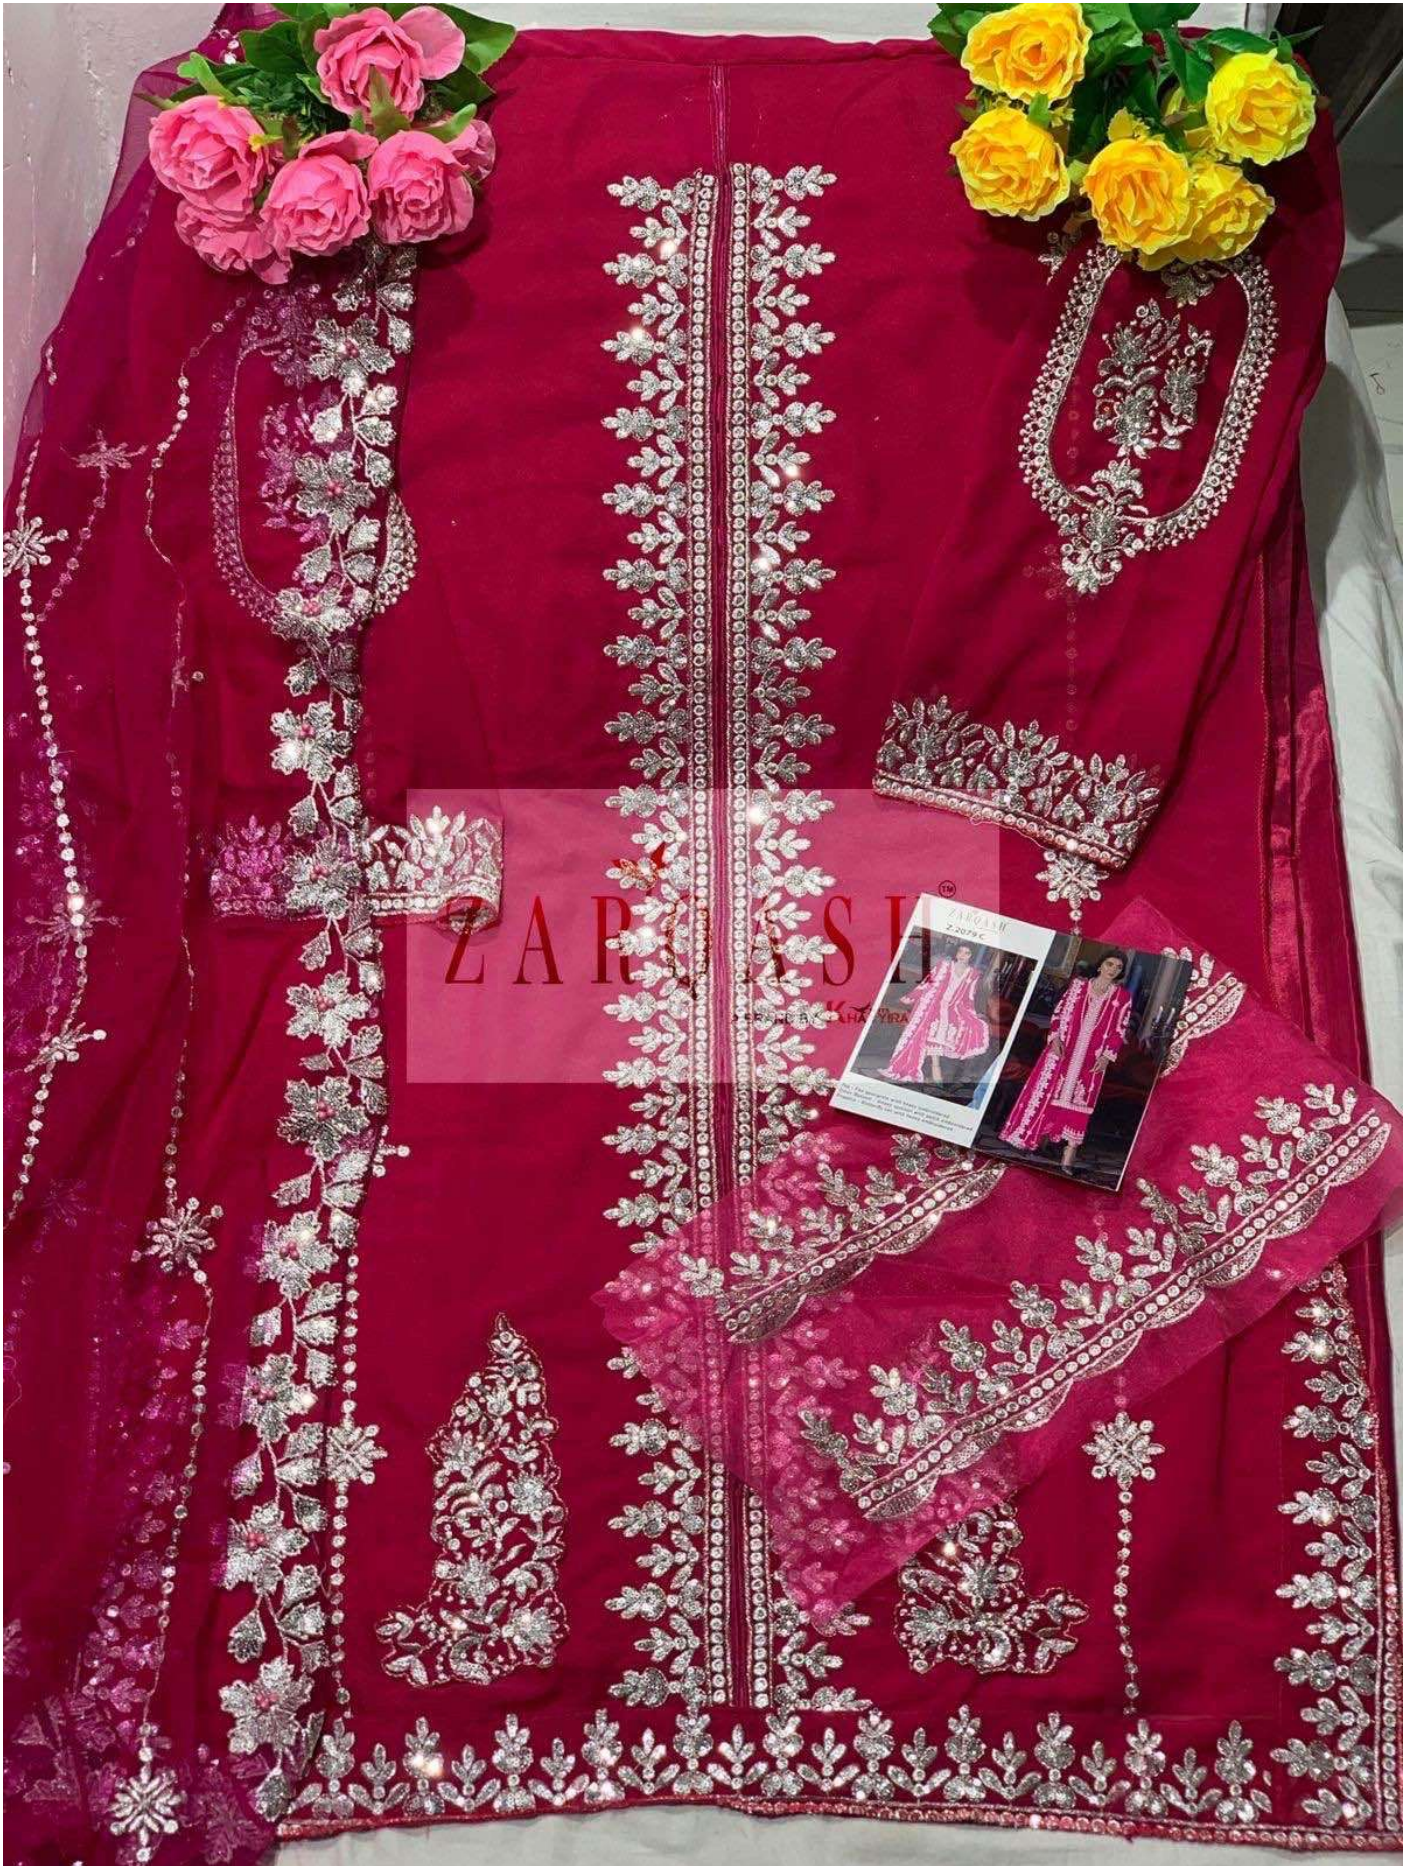

ZARQASH
A BRAND BY KIZMET

Z.2079 B

Top - Fox georgette with heavy embroidered
Inner Bottom - Heavy santoon with patch embroidered
Dupatta - Butterfly net with heavy embroidered

ZARQASH

ZARQASH

ZARQASH
A BRAND BY KIZMET

Z.2079 F

Top - Fox georgette with heavy embroidered
Inner Bottom - Heavy santoon with patch embroidered
Dupatta - Butterfly net with heavy embroidered

ZARQASH®
A BRAND BY KIZZYTRAC

Z.2079 B

Top - Fox georgette with heavy embroidered
Inner Bottom - Heavy santoon with patch embroidered
Dupatta - Butterfly net with heavy embroidered

ZARQASH®
A BRAND BY KIZMET

Z.2079 C

Top - Fox georgette with heavy embroidered
Inner Bottom - Heavy santoon with patch embroidered
Dupatta - Butterfly net with heavy embroidered

ZARQASH
A BRAND BY KIZMET

Z.2079 D

Top - Fox georgette with heavy embroidered
Inner Bottom - Heavy santoon with patch embroidered
Dupatta - Butterfly net with heavy embroidered

ZARQASH®
A BRAND BY KIZZY®

Z.2079 A

Top - Fox georgette with heavy embroidered
Inner Bottom - Heavy santoon with patch embroidered
Dupatta - Butterfly net with heavy embroidered