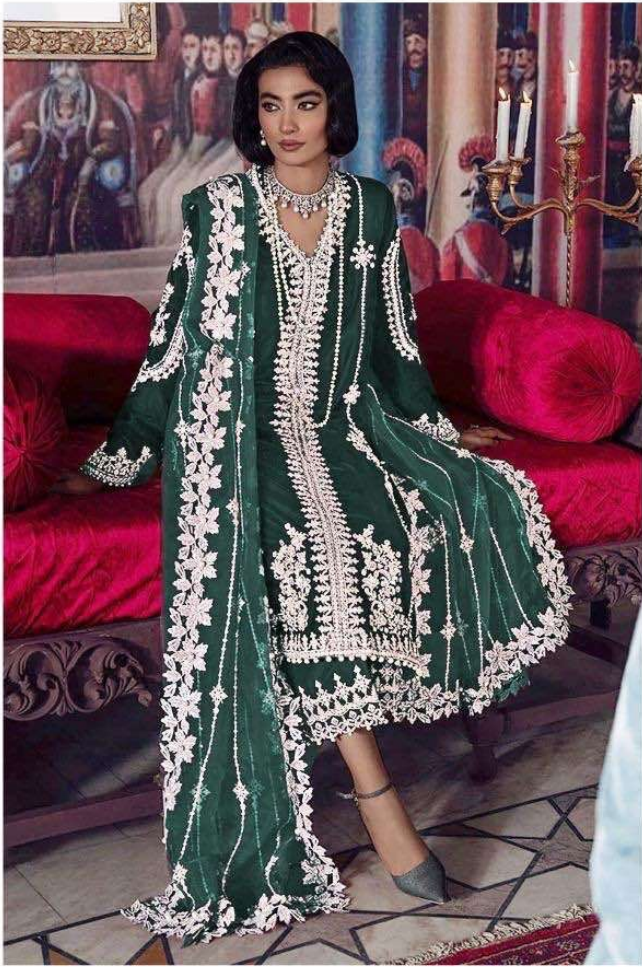

**ZARQASH**  
A BRAND BY KIZMET

**Z.2079 B**

Top - Fox georgette with heavy embroidered  
Inner Bottom - Heavy santoon with patch embroidered  
Dupatta - Butterfly net with heavy embroidered

ZARQASH

ZARASH

**ZARQASH**  
A BRAND BY KIZMET

**Z.2079 F**

Top - Fox georgette with heavy embroidered  
Inner Bottom - Heavy santoon with patch embroidered  
Dupatta - Butterfly net with heavy embroidered

**ZARQASH**  
A BRAND BY KIZMET

**Z.2079 B**

Top - Fox georgette with heavy embroidered  
Inner Bottom - Heavy santoon with patch embroidered  
Dupatta - Butterfly net with heavy embroidered

ZARQASH®  
A BRAND BY KIZMET

Z.2079 C

Top - Fox georgette with heavy embroidered  
Inner Bottom - Heavy santoon with patch embroidered  
Dupatta - Butterfly net with heavy embroidered

Z.2079 A

Top - Fox georgette with heavy embroidered  
Inner Bottom - Heavy santoon with patch embroidered  
Dupatta - Butterfly net with heavy embroidered

ZARQASH®  
A BRAND BY KIZMET

Z.2079 E

Top - Fox georgette with heavy embroidered  
Inner Bottom - Heavy santoon with patch embroidered  
Dupatta - Butterfly net with heavy embroidered