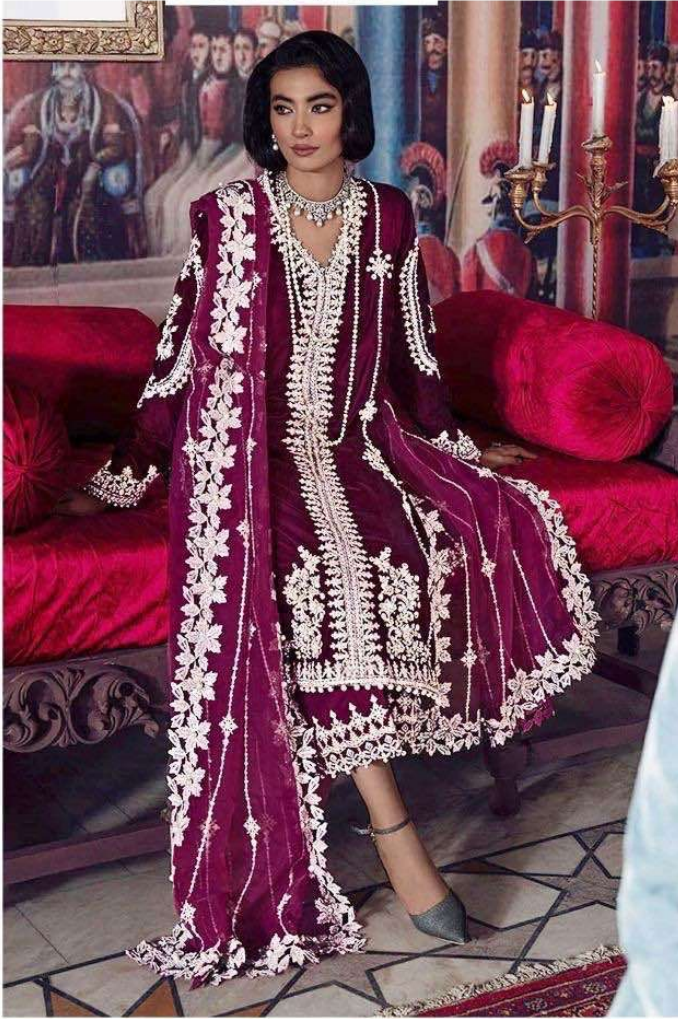

ZARQASH®
A BRAND BY KIZZY®

Z.2079 A

Top - Fox georgette with heavy embroidered
Inner Bottom - Heavy santoon with patch embroidered
Dupatta - Butterfly net with heavy embroidered