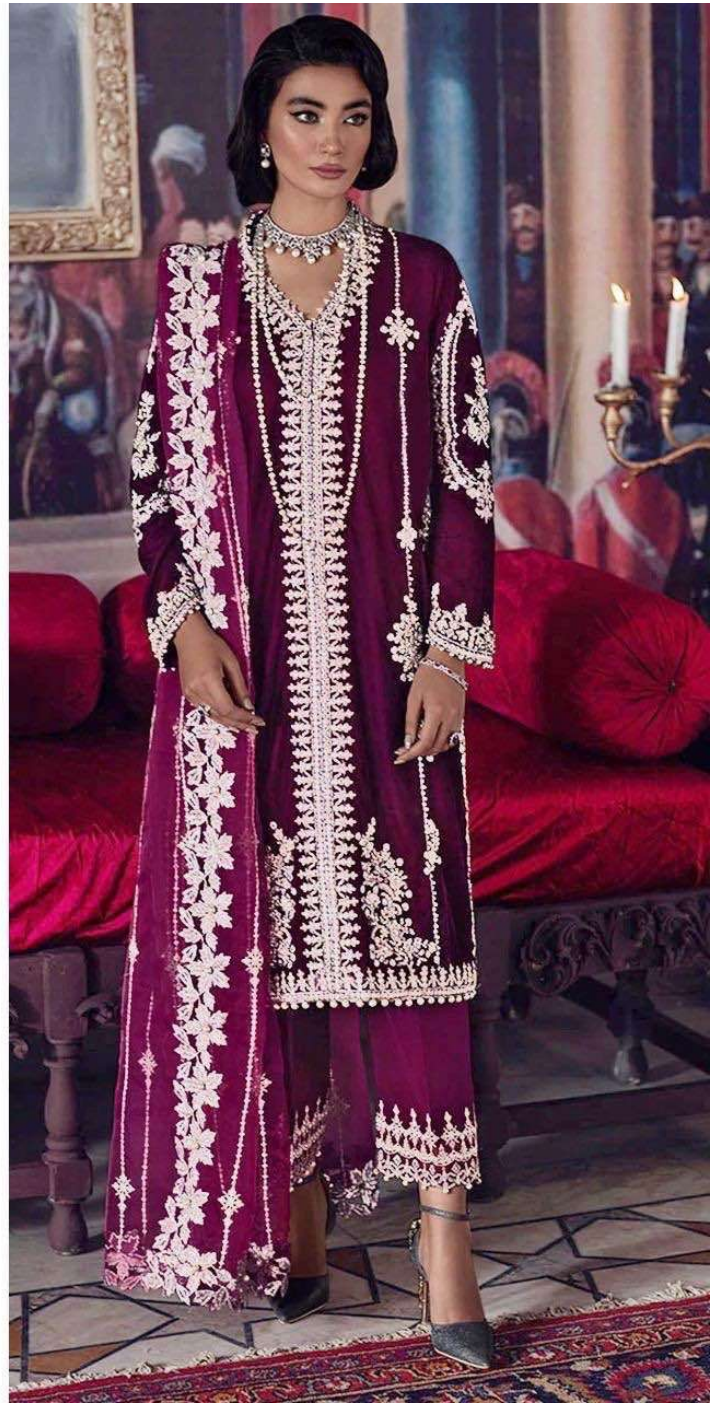

ZARQASH
A BRAND BY KIZMET

Z.2079 B

Top - Fox georgette with heavy embroidered
Inner Bottom - Heavy santoon with patch embroidered
Dupatta - Butterfly net with heavy embroidered

ZARQASH

ZARQASH

ZARQASH
A BRAND BY KIZMET

Z.2079 F

Top - Fox georgette with heavy embroidered
Inner Bottom - Heavy santoon with patch embroidered
Dupatta - Butterfly net with heavy embroidered

ZARQASH®
A BRAND BY KIZZYTRAC

Z.2079 B

Top - Fox georgette with heavy embroidered
Inner Bottom - Heavy santoon with patch embroidered
Dupatta - Butterfly net with heavy embroidered

ZARQASH®
A BRAND BY KIZMET

Z.2079 C

Top - Fox georgette with heavy embroidered
Inner Bottom - Heavy santoon with patch embroidered
Dupatta - Butterfly net with heavy embroidered

ZARQASH
A BRAND BY KIZMET

Z.2079 D

Top - Fox georgette with heavy embroidered
Inner Bottom - Heavy santoon with patch embroidered
Dupatta - Butterfly net with heavy embroidered

ZARQASH®
A BRAND BY KIZZY®

Z.2079 A

Top - Fox georgette with heavy embroidered
Inner Bottom - Heavy santoon with patch embroidered
Dupatta - Butterfly net with heavy embroidered