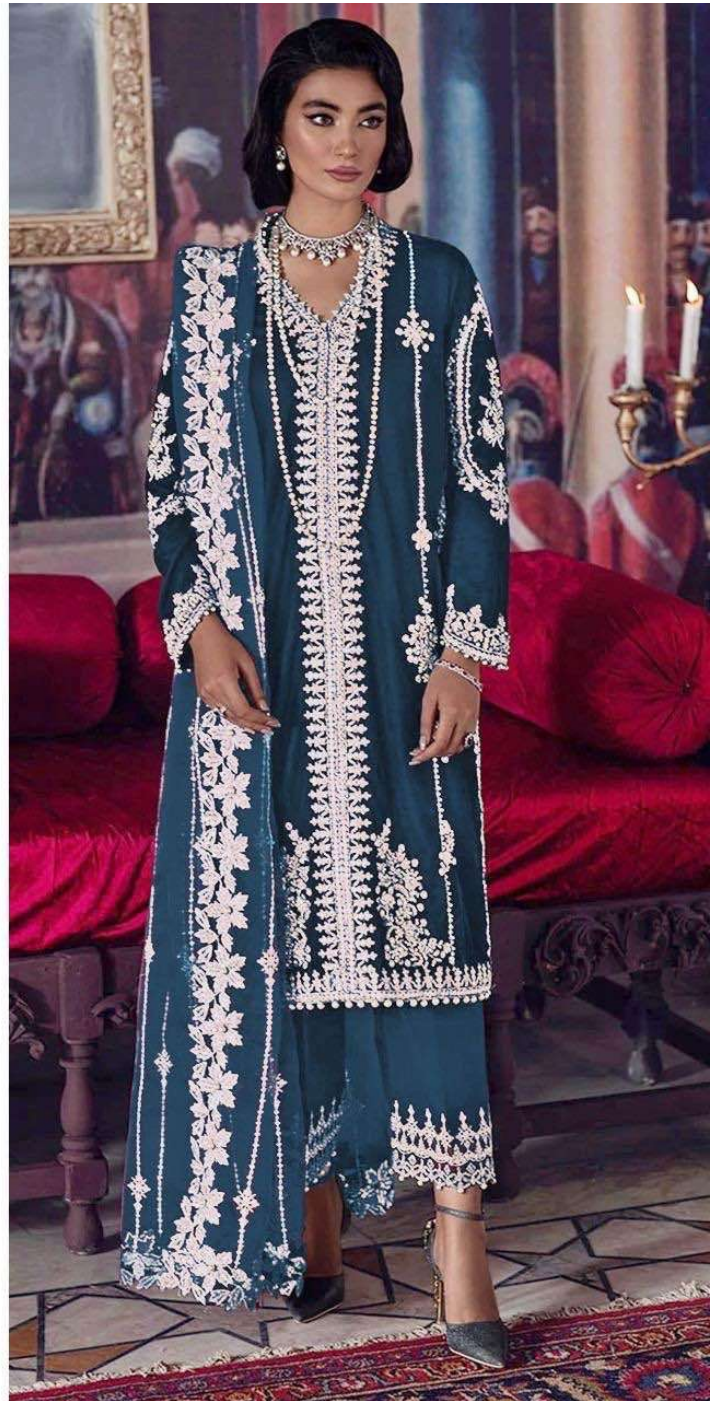

ZARQASH
A BRAND BY KIZMET

Z.2079 B

Top - Fox georgette with heavy embroidered
Inner Bottom - Heavy santoon with patch embroidered
Dupatta - Butterfly net with heavy embroidered

ZARQASH

ZARQASH

ZARQASH
A BRAND BY KIZMET

Z.2079 F

Top - Fox georgette with heavy embroidered
Inner Bottom - Heavy santoon with patch embroidered
Dupatta - Butterfly net with heavy embroidered

ZARQASH®
A BRAND BY KIZZYTRAC

Z.2079 B

Top - Fox georgette with heavy embroidered
Inner Bottom - Heavy santoon with patch embroidered
Dupatta - Butterfly net with heavy embroidered

ZARQASH®
A BRAND BY KIZMET

Z.2079 C

Top - Fox georgette with heavy embroidered
Inner Bottom - Heavy santoon with patch embroidered
Dupatta - Butterfly net with heavy embroidered

ZARQASH
A BRAND BY KIZMET

Z.2079 D

Top - Fox georgette with heavy embroidered
Inner Bottom - Heavy santoon with patch embroidered
Dupatta - Butterfly net with heavy embroidered

ZARQASH®
A BRAND BY KIZZY®

Z.2079 A

Top - Fox georgette with heavy embroidered
Inner Bottom - Heavy santoon with patch embroidered
Dupatta - Butterfly net with heavy embroidered