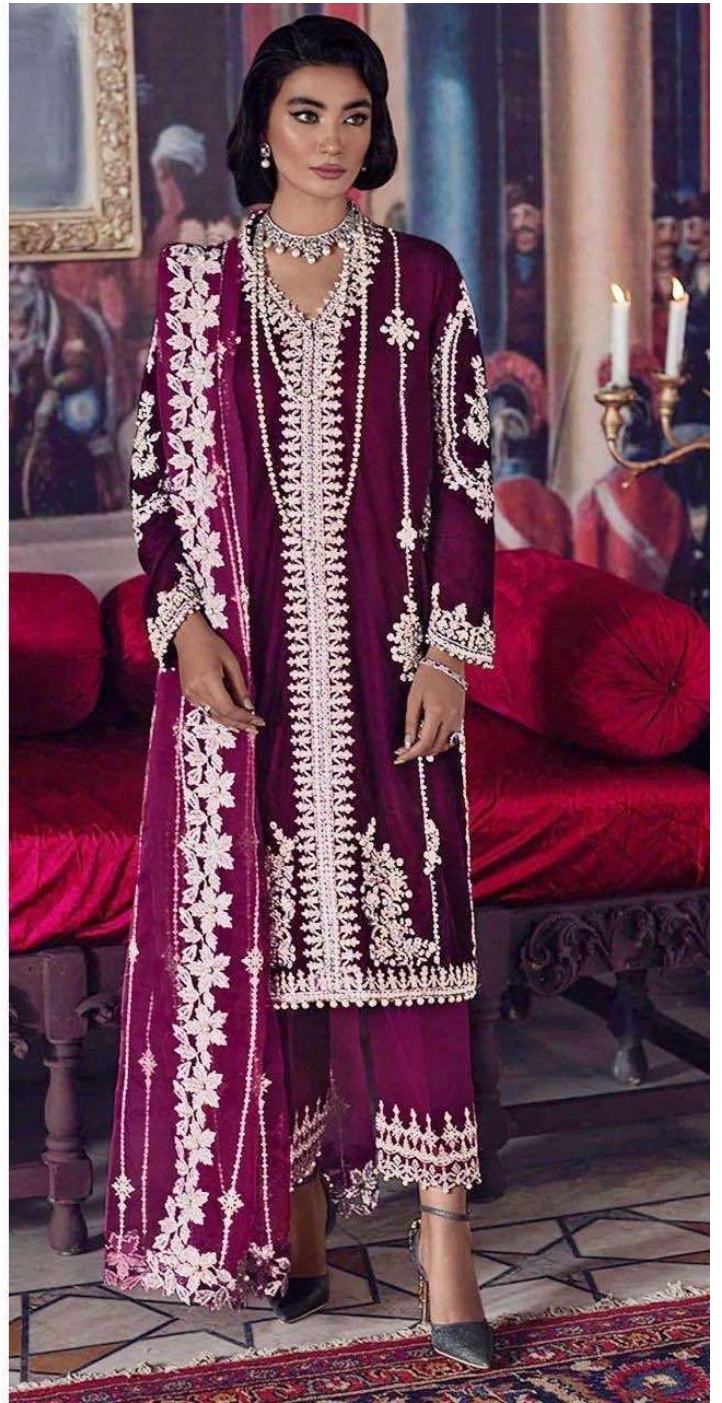

ZARQASH®
A BRAND BY KIZZY®

Z.2079 A