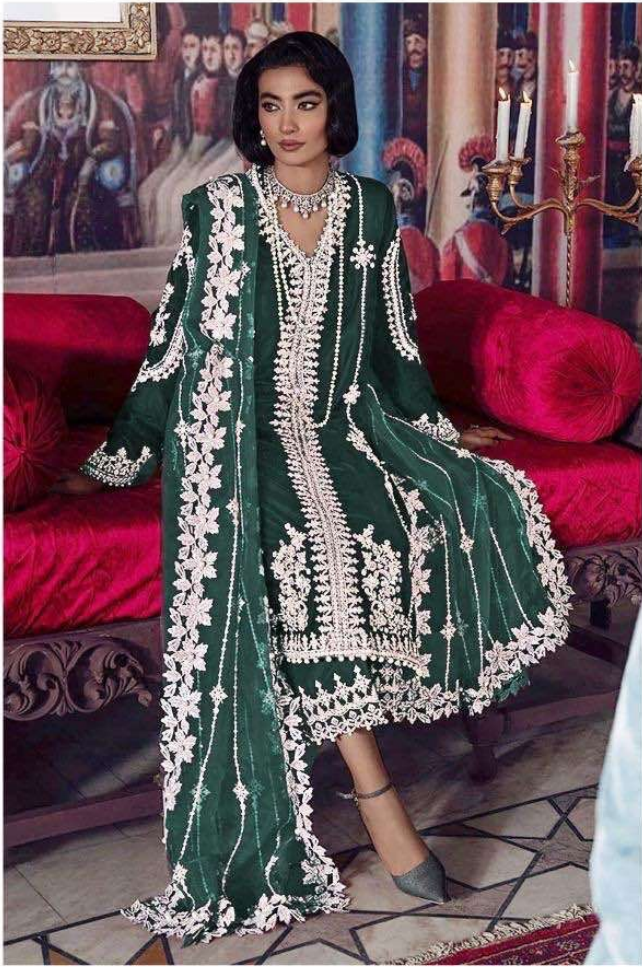

ZARQASH
A BRAND BY KIZMET

Z.2079 E

Top - Fox georgette with heavy embroidered
Inner Bottom - Heavy santoon with patch embroidered
Dupatta - Butterfly net with heavy embroidered