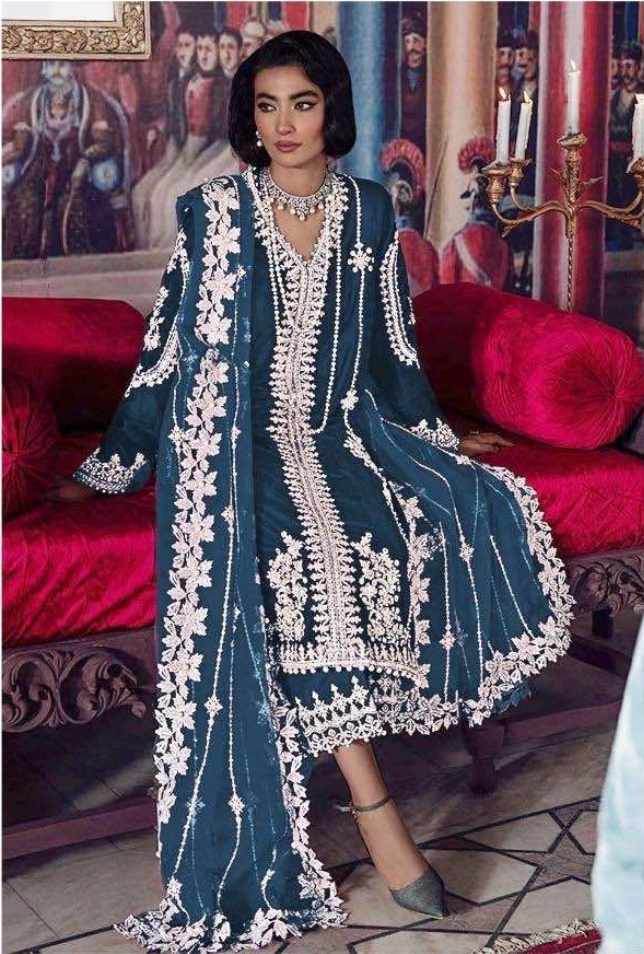

ZARQASH
A BRAND BY KIZMET

Z.2079 B

Top - Fox georgette with heavy embroidered
Inner Bottom - Heavy santoon with patch embroidered
Dupatta - Butterfly net with heavy embroidered

ZARQASH

ZARQASH

ZARQASH
A BRAND BY KIZMET

Z.2079 F

Top - Fox georgette with heavy embroidered
Inner Bottom - Heavy santoon with patch embroidered
Dupatta - Butterfly net with heavy embroidered

ZARQASH®
A BRAND BY KIZZYTRAC

Z.2079 B

Top - Fox georgette with heavy embroidered
Inner Bottom - Heavy santoon with patch embroidered
Dupatta - Butterfly net with heavy embroidered

ZARQASH®
A BRAND BY KIZMET

Z.2079 C

Top - Fox georgette with heavy embroidered
Inner Bottom - Heavy santoon with patch embroidered
Dupatta - Butterfly net with heavy embroidered

ZARQASH
A BRAND BY KIZMET

Z.2079 D

Top - Fox georgette with heavy embroidered
Inner Bottom - Heavy santoon with patch embroidered
Dupatta - Butterfly net with heavy embroidered

ZARQASH®
A BRAND BY KIZZY®

Z.2079 A

Top - Fox georgette with heavy embroidered
Inner Bottom - Heavy santoon with patch embroidered
Dupatta - Butterfly net with heavy embroidered