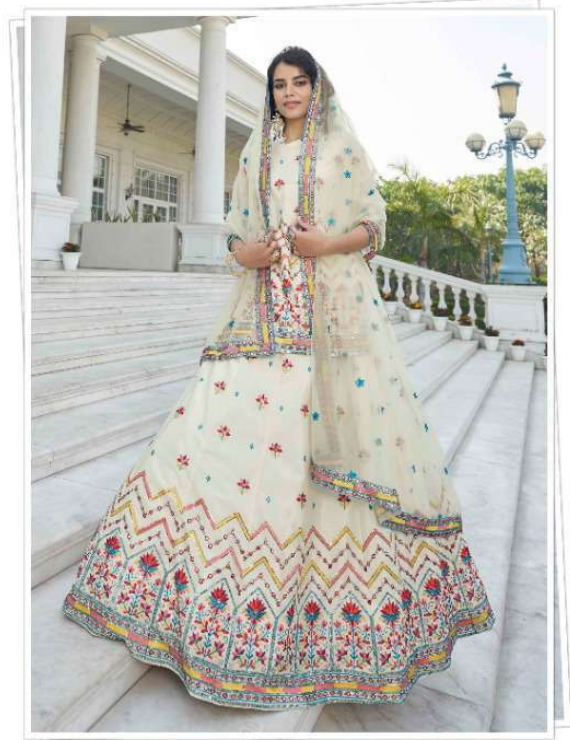

1955

1956

शुभकला bhkala

1956

Parampara vol. 1

Design NO. (SKU)	Main Color	Lehenga Fabric	Choli Fabric	Dupatta Fabric	Size (Semi-Stitched)	Lehenga Work	Choli Work	Dupatta Work	Choli Length MTR	Lehenga Length MTR	Dupatta Length MTR	Weight
1951	Deep Pink	Chinon Chiffon	Chinon Chiffon	NET	UPTO 42 BUST AND WAIST	Gota Patti And Thread With Sequince Embroidered Work	Gota Patti And Thread With Sequince Embroidered Work	Gota Patti And Thread With Sequince Embroidered Work	1.5 MTR	42 INCH	2.40 MTR	3 KG
1952	Navy Blue – Pink	Chinon Chiffon	Chinon Chiffon	COTTON	UPTO 42 BUST AND WAIST	Gota Patti And Thread With Sequince Embroidered Work	Gota Patti And Thread With Sequince Embroidered Work	Gota Patti And Thread With Sequince Embroidered Work	1.5 MTR	42 INCH	2.40 MTR	3 KG
1953	Baby Pink	Chinon Chiffon	Chinon Chiffon	NET	UPTO 42 BUST AND WAIST	Gota Patti And Thread With Sequince Embroidered Work	Gota Patti And Thread With Sequince Embroidered Work	Gota Patti And Thread With Sequince Embroidered Work	1.5 MTR	42 INCH	2.40 MTR	3 KG
1954	Yellow – Deep Pink	Chinon Chiffon	Chinon Chiffon	NET	UPTO 42 BUST AND WAIST	Gota Patti And Thread With Sequince Embroidered Work	Gota Patti And Thread With Sequince Embroidered Work	Gota Patti And Thread With Sequince Embroidered Work	1.5 MTR	42 INCH	2.40 MTR	3 KG
1955	Sky	Chinon Chiffon	Chinon Chiffon	NET	UPTO 42 BUST AND WAIST	Gota Patti And Thread With Sequince Embroidered Work	Gota Patti And Thread With Sequince Embroidered Work	Gota Patti And Thread With Sequince Embroidered Work	1.5 MTR	42 INCH	2.40 MTR	3 KG
1956	Beige	Chinon Chiffon	Chinon Chiffon	NET	UPTO 42 BUST AND WAIST	Gota Patti And Thread With Sequince Embroidered Work	Gota Patti And Thread With Sequince Embroidered Work	Gota Patti And Thread With Sequince Embroidered Work	1.5 MTR	42 INCH	2.40 MTR	3 KG