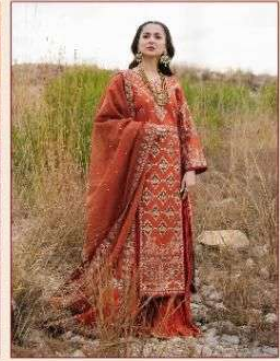

Qalamkar
Lawn Collection
Vol-4

Shree[®]
FABS

Hallow to everyone
Shree FABBS
present new looking and stylish printed designs

Qalamkar

Lawn Collection Vol-4

D.NO.	TOP	BOTTOM	DUPATTA	RATE
2246	CAMBRIC COTTON WITH HEAVY EMBROIDERY	SEMI LAWN	KOTA CHEX	1529.00
2247	CAMBRIC COTTON WITH HEAVY EMBROIDERY	SEMI LAWN	KOTA CHEX	1371.00
2248	CAMBRIC COTTON WITH HEAVY EMBROIDERY	SEMI LAWN	BUTTER FLY NET	1299.00
2249	CAMBRIC COTTON WITH HEAVY EMBROIDERY	SEMI LAWN	KOTA CHEX	1321.00
2250	CAMBRIC COTTON WITH HEAVY EMBROIDERY	SEMI LAWN	BUTTER FLY NET	1499.00
2251	CAMBRIC COTTON WITH HEAVY EMBROIDERY	SEMI LAWN	KOTA CHEX	1375.00

2249

Qalamkar
Lawn Collection
Vol-4

2247

Qalamkar
Lawn Collection
Vol-4

2246

2247

2250

2251