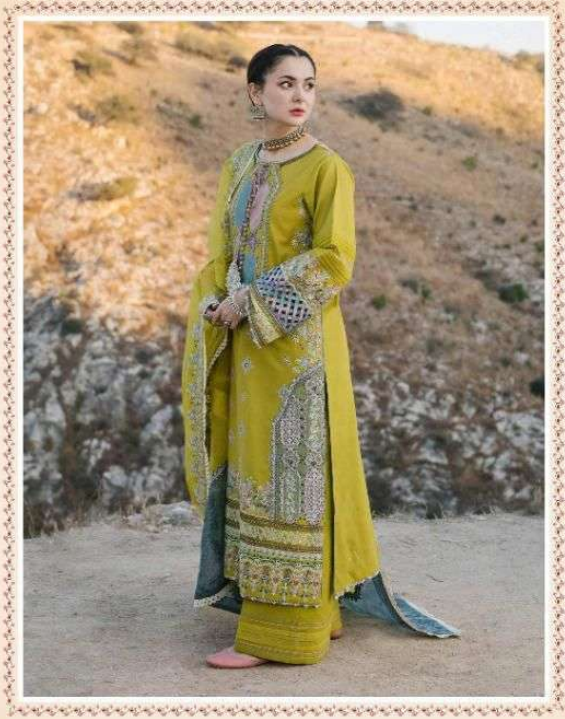

Qalamkar
Lawn Collection
Vol-4

Shree[®]
FABS

Hallow to everyone
Shree FABBS
present new looking and stylish printed designs

Qalamkar

Lawn Collection Vol-4

D.NO.	TOP	BOTTOM	DUPATTA	RATE
2246	CAMBRIC COTTON WITH HEAVY EMBROIDERY	SEMI LAWN	KOTA CHEX	1529.00
2247	CAMBRIC COTTON WITH HEAVY EMBROIDERY	SEMI LAWN	KOTA CHEX	1371.00
2248	CAMBRIC COTTON WITH HEAVY EMBROIDERY	SEMI LAWN	BUTTER FLY NET	1299.00
2249	CAMBRIC COTTON WITH HEAVY EMBROIDERY	SEMI LAWN	KOTA CHEX	1321.00
2250	CAMBRIC COTTON WITH HEAVY EMBROIDERY	SEMI LAWN	BUTTER FLY NET	1499.00
2251	CAMBRIC COTTON WITH HEAVY EMBROIDERY	SEMI LAWN	KOTA CHEX	1375.00

2248

2249

Shree
Qalamkar
Lawn Collection
Vol-4

Shree®
2013

Qalamkar
Lawn Collection
Vol-4

2250

Qalamkar
Lawn Collection
Vol-4

Shree®
LAWN