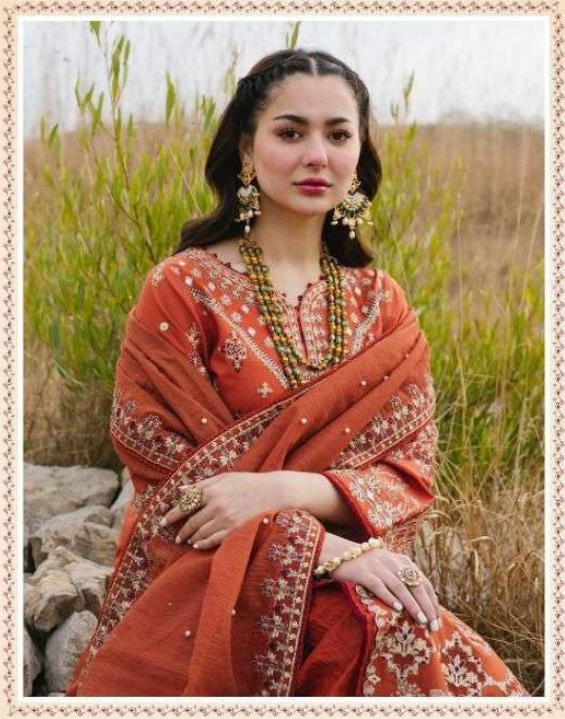

2251

Qalamkar
Lawn Collection
Vol-4