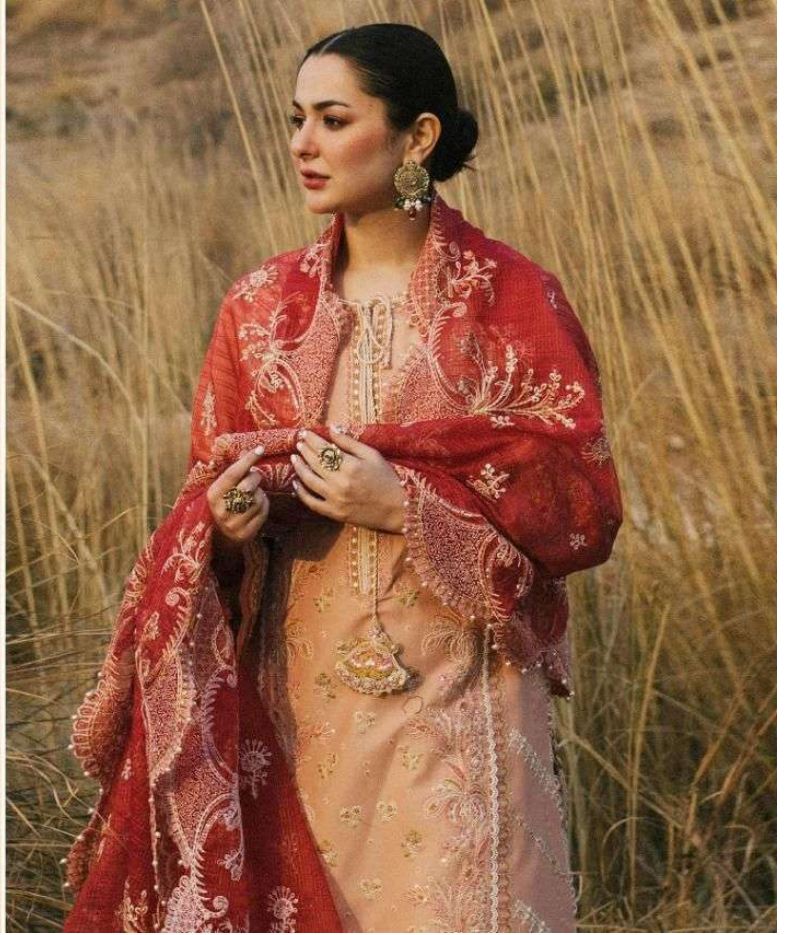

Qalamkar
Lawn Collection
Vol-4

Shree[®]
FABS

Hallow to everyone
Shree FABBS
present new looking and stylish printed designs

Qalamkar

Lawn Collection Vol-4

D.NO.	TOP	BOTTOM	DUPATTA	RATE
2246	CAMBRIC COTTON WITH HEAVY EMBROIDERY	SEMI LAWN	KOTA CHEX	1529.00
2247	CAMBRIC COTTON WITH HEAVY EMBROIDERY	SEMI LAWN	KOTA CHEX	1371.00
2248	CAMBRIC COTTON WITH HEAVY EMBROIDERY	SEMI LAWN	BUTTER FLY NET	1299.00
2249	CAMBRIC COTTON WITH HEAVY EMBROIDERY	SEMI LAWN	KOTA CHEX	1321.00
2250	CAMBRIC COTTON WITH HEAVY EMBROIDERY	SEMI LAWN	BUTTER FLY NET	1499.00
2251	CAMBRIC COTTON WITH HEAVY EMBROIDERY	SEMI LAWN	KOTA CHEX	1375.00

HEAVY EMBROIDERY IN ALL PIECES

Average Rate :- 1399/- + GST
Thank's For Your Support

Shree®
LAWN

Qalamkar
Lawn Collection
Vol-4

Qalamkar
Lawn Collection
Vol-4

Shree[®]
FABS

2246

Qalamkar
Lawn Collection
Vol-4