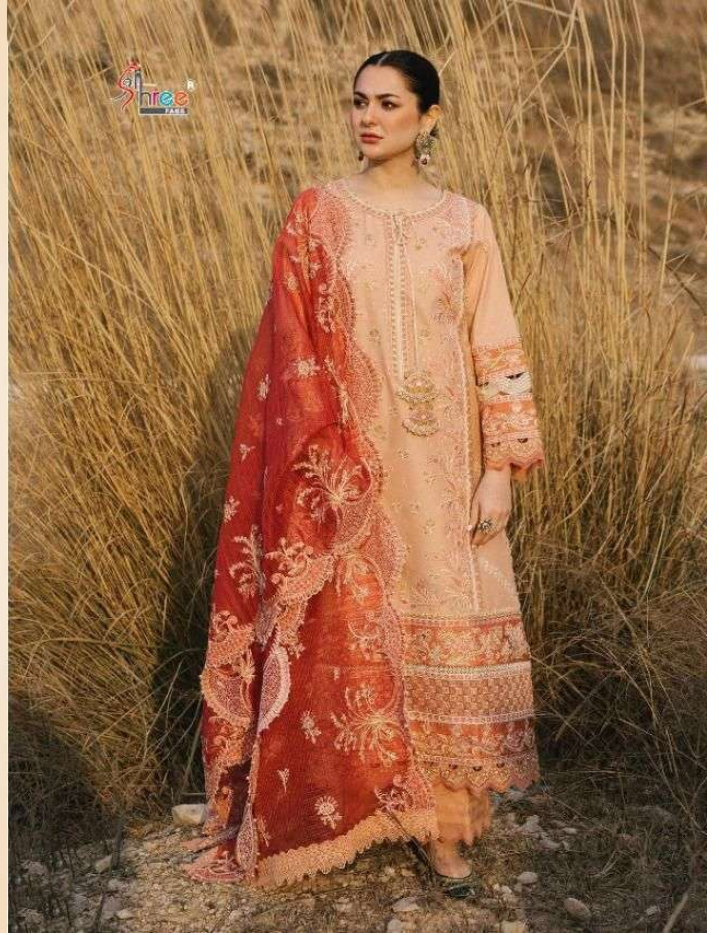

2246

Qalamkar
Lawn Collection
Vol-4