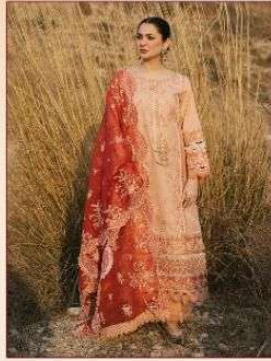

Qalamkar
Lawn Collection
Vol-4

Shree[®]
FABS

Hallow to everyone
Shree FABBS
present new looking and stylish printed designs

Qalamkar

Lawn Collection Vol-4

D.NO.	TOP	BOTTOM	DUPATTA	RATE
2246	CAMBRIC COTTON WITH HEAVY EMBROIDERY	SEMI LAWN	KOTA CHEX	1529.00
2247	CAMBRIC COTTON WITH HEAVY EMBROIDERY	SEMI LAWN	KOTA CHEX	1371.00
2248	CAMBRIC COTTON WITH HEAVY EMBROIDERY	SEMI LAWN	BUTTER FLY NET	1299.00
2249	CAMBRIC COTTON WITH HEAVY EMBROIDERY	SEMI LAWN	KOTA CHEX	1321.00
2250	CAMBRIC COTTON WITH HEAVY EMBROIDERY	SEMI LAWN	BUTTER FLY NET	1499.00
2251	CAMBRIC COTTON WITH HEAVY EMBROIDERY	SEMI LAWN	KOTA CHEX	1375.00

Qalamkar
Lawn Collection
Vol-4

2249

Qalamkar
Lawn Collection
Vol-4

2247

Qalamkar
Lawn Collection
Vol-4

2246

2247

2250

2251

2248

2249

Shree
Qalamkar
 Lawn Collection
 Vol-4

Shree®
2013

Qalamkar
Lawn Collection
Vol-4

2250

Qalamkar
Lawn Collection
Vol-4