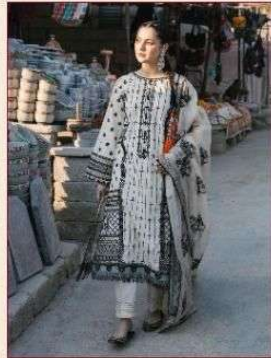

2249

Shree
Qalamkar
Lawn Collection
Vol-4