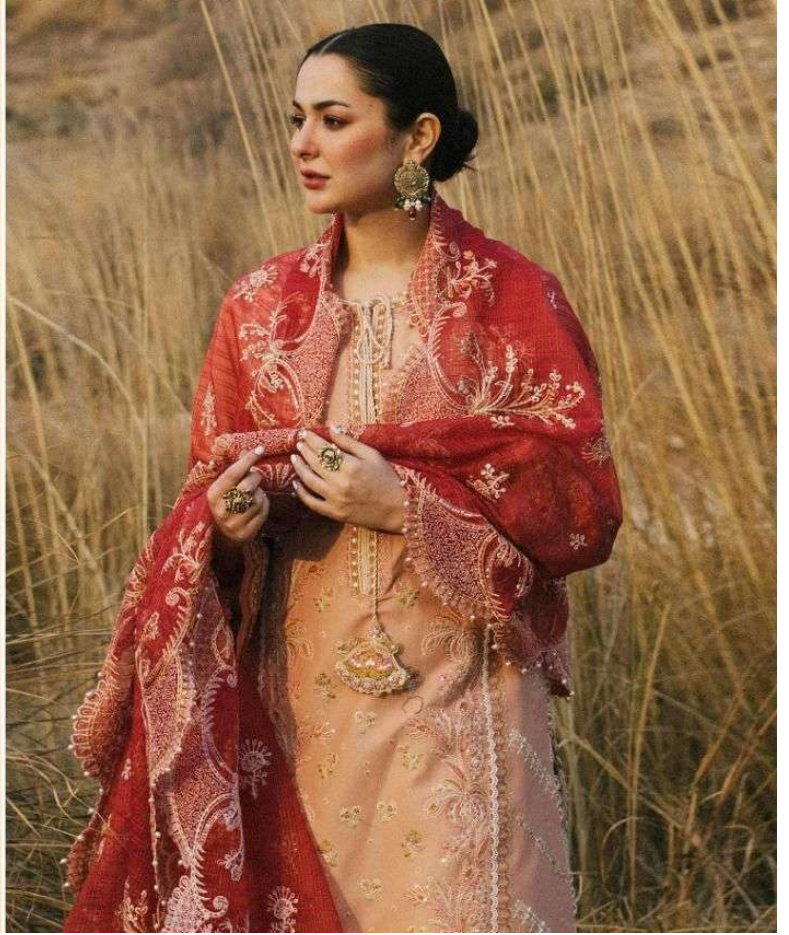

Shree®
LAWN

Qalamkar
Lawn Collection
Vol-4