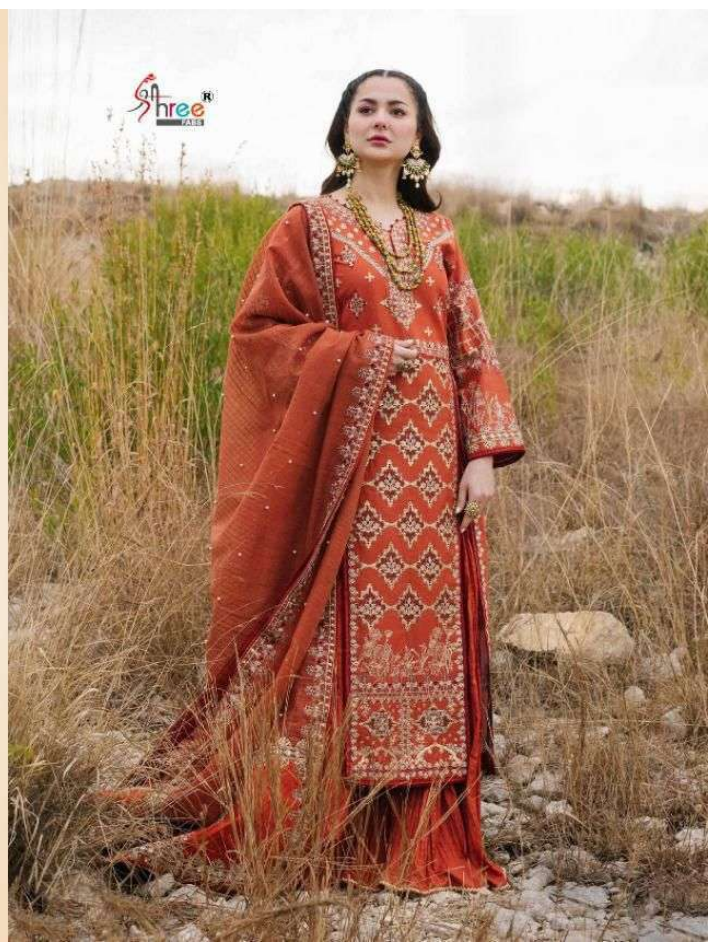

2251

Qalamkar
Lawn Collection
Vol-4