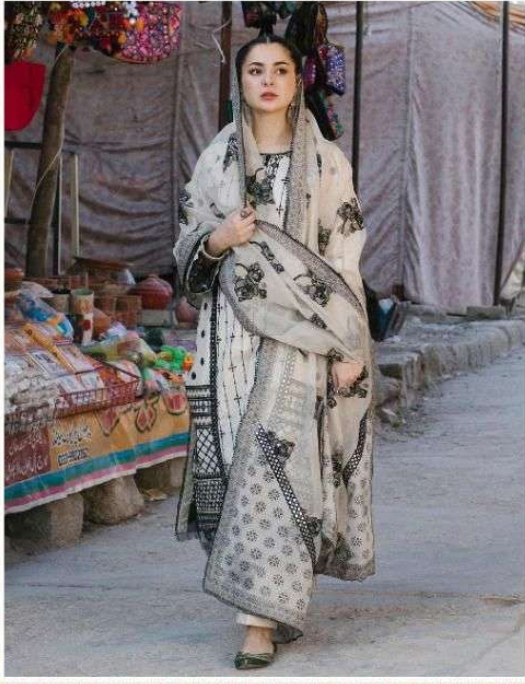

2249

Qalamkar
Lawn Collection
Vol-4