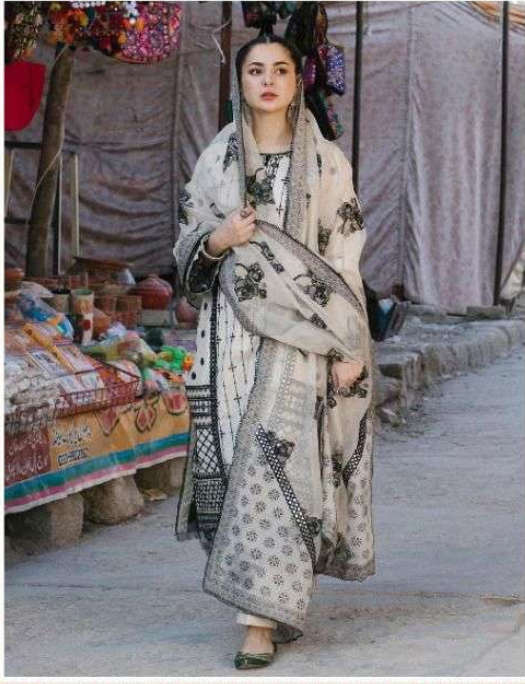

Qalamkar
Lawn Collection
Vol-4

Shree[®]
FABS

Hallow to everyone
Shree FABBS
present new looking and stylish printed designs

Qalamkar

Lawn Collection Vol-4

D.NO.	TOP	BOTTOM	DUPATTA	RATE
2246	CAMBRIC COTTON WITH HEAVY EMBROIDERY	SEMI LAWN	KOTA CHEX	1529.00
2247	CAMBRIC COTTON WITH HEAVY EMBROIDERY	SEMI LAWN	KOTA CHEX	1371.00
2248	CAMBRIC COTTON WITH HEAVY EMBROIDERY	SEMI LAWN	BUTTER FLY NET	1299.00
2249	CAMBRIC COTTON WITH HEAVY EMBROIDERY	SEMI LAWN	KOTA CHEX	1321.00
2250	CAMBRIC COTTON WITH HEAVY EMBROIDERY	SEMI LAWN	BUTTER FLY NET	1499.00
2251	CAMBRIC COTTON WITH HEAVY EMBROIDERY	SEMI LAWN	KOTA CHEX	1375.00

HEAVY EMBROIDERY IN ALL PIECES

Average Rate :- 1399/- + GST
Thank's For Your Support

Shree®
LAWN

Qalamkar
Lawn Collection
Vol-4

Qalamkar
Lawn Collection
Vol-4

Shree[®]
FABS

2246

Qalamkar
Lawn Collection
Vol-4