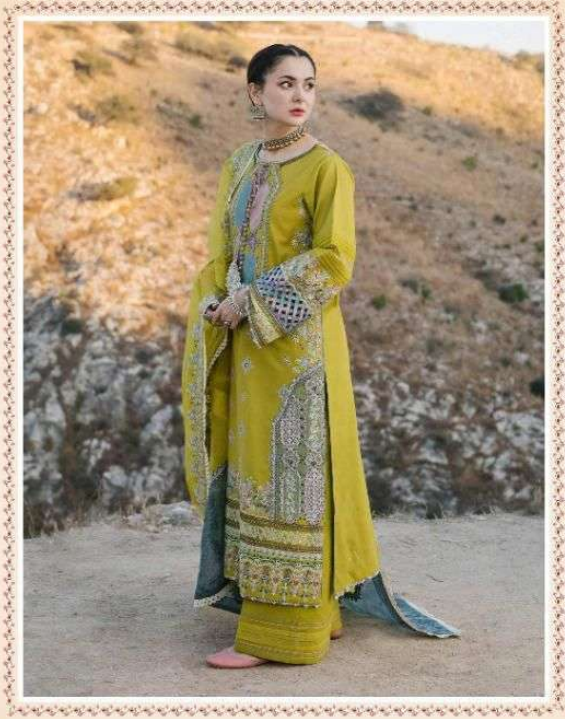

Qalamkar
Lawn Collection
Vol-4

Shree[®]
FABS

Hallow to everyone
Shree FABBS
present new looking and stylish printed designs

Qalamkar

Lawn Collection Vol-4

D.NO.	TOP	BOTTOM	DUPATTA	RATE
2246	CAMBRIC COTTON WITH HEAVY EMBROIDERY	SEMI LAWN	KOTA CHEX	1529.00
2247	CAMBRIC COTTON WITH HEAVY EMBROIDERY	SEMI LAWN	KOTA CHEX	1371.00
2248	CAMBRIC COTTON WITH HEAVY EMBROIDERY	SEMI LAWN	BUTTER FLY NET	1299.00
2249	CAMBRIC COTTON WITH HEAVY EMBROIDERY	SEMI LAWN	KOTA CHEX	1321.00
2250	CAMBRIC COTTON WITH HEAVY EMBROIDERY	SEMI LAWN	BUTTER FLY NET	1499.00
2251	CAMBRIC COTTON WITH HEAVY EMBROIDERY	SEMI LAWN	KOTA CHEX	1375.00

2251

2248

2249

Shree
Qalamkar
 Lawn Collection
 Vol-4

Shree®
2013

Qalamkar
Lawn Collection
Vol-4

2250

Qalamkar
Lawn Collection
Vol-4