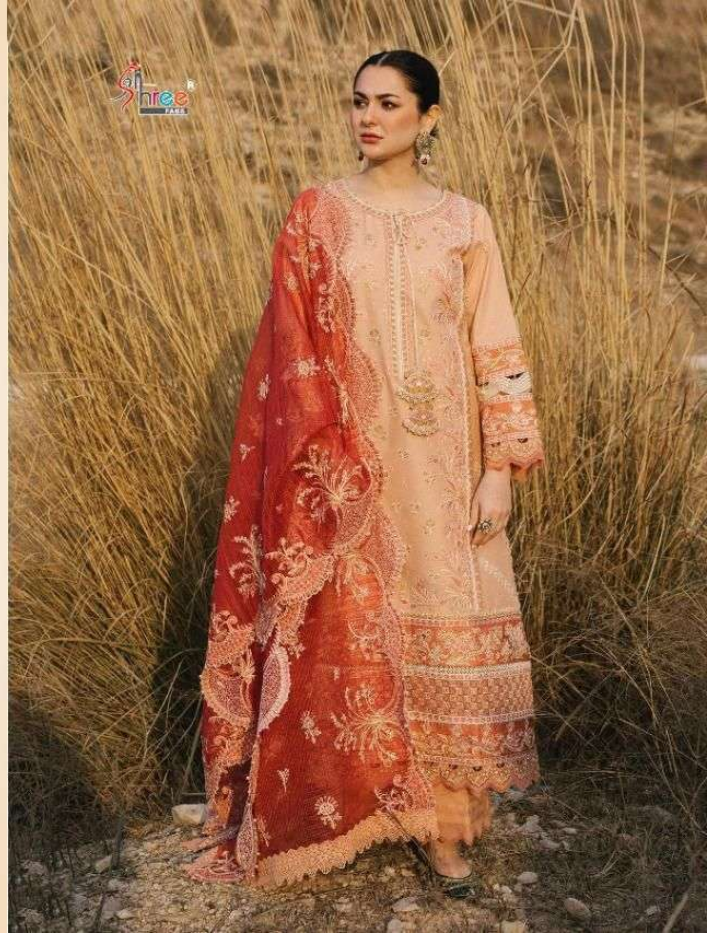

Qalamkar
Lawn Collection
Vol-4

Shree[®]
FABS

Hallow to everyone
Shree FABBS
present new looking and stylish printed designs

Qalamkar

Lawn Collection Vol-4

D.NO.	TOP	BOTTOM	DUPATTA	RATE
2246	CAMBRIC COTTON WITH HEAVY EMBROIDERY	SEMI LAWN	KOTA CHEX	1529.00
2247	CAMBRIC COTTON WITH HEAVY EMBROIDERY	SEMI LAWN	KOTA CHEX	1371.00
2248	CAMBRIC COTTON WITH HEAVY EMBROIDERY	SEMI LAWN	BUTTER FLY NET	1299.00
2249	CAMBRIC COTTON WITH HEAVY EMBROIDERY	SEMI LAWN	KOTA CHEX	1321.00
2250	CAMBRIC COTTON WITH HEAVY EMBROIDERY	SEMI LAWN	BUTTER FLY NET	1499.00
2251	CAMBRIC COTTON WITH HEAVY EMBROIDERY	SEMI LAWN	KOTA CHEX	1375.00

HEAVY EMBROIDERY IN ALL PIECES

Average Rate :- 1399/- + GST
Thank's For Your Support

Shree®
LAWN

Qalamkar
Lawn Collection
Vol-4

Qalamkar
Lawn Collection
Vol-4

Shree[®]
FABS

2246

Qalamkar
Lawn Collection
Vol-4