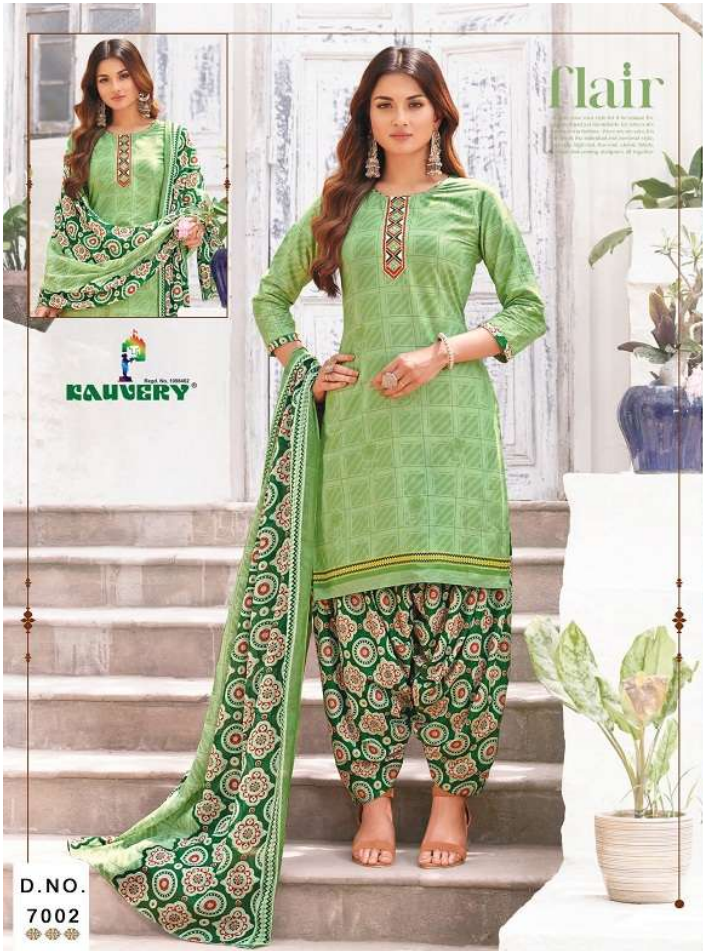

Festival
Vol-07
(Special Patch work Patiyala)

Festival
Vol-07
(Special Patch work Patiyala)

KAUVERY

D.NO.
7001

STEP OUT IN STYLE
THIS SEASON

RAUVERY

D.NO.
7012

7001

7002

7003

7004

7009

7010

7011

7012

7005