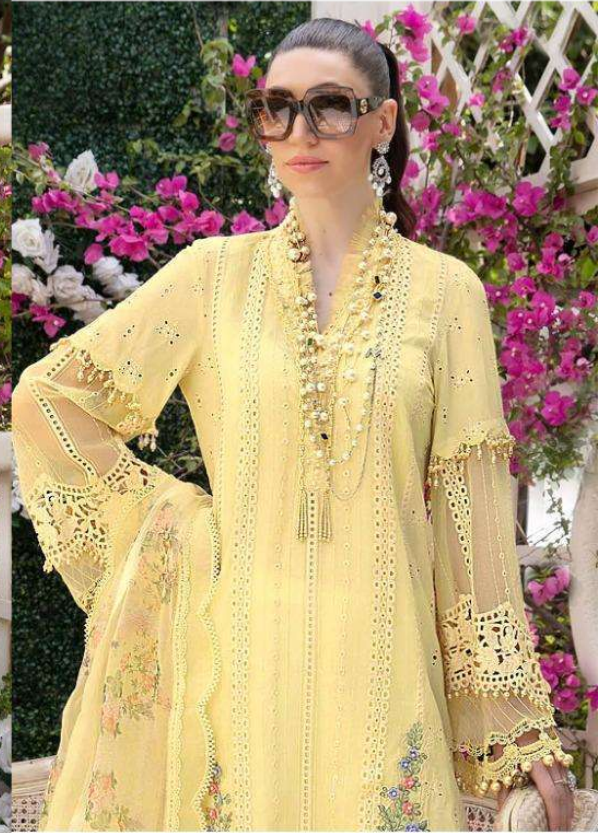

Maria B. Eid

TOP - LAWN COTTON HEAVY EMBROIDERED

BOTTOM - SEMI LAWN

DUPATTA - BUTTERFLY NET HEAVY EMBROIDERED

WITH FRILL LACE

*Serena*TM
Pakistani Suit

A BRAND BY MEGHA EXPORT

D.NO.49002

Maria B. Eid

TOP - LAWN COTTON HEAVY EMBROIDERED

BOTTOM - SEMI LAWN

DUPATTA - NAZNEEN HEAVY EMBROIDERED

WITH LACE

*Serina*TM
Pakistani Suit

A BRAND BY MEGHA EXPORT

D.NO.49001