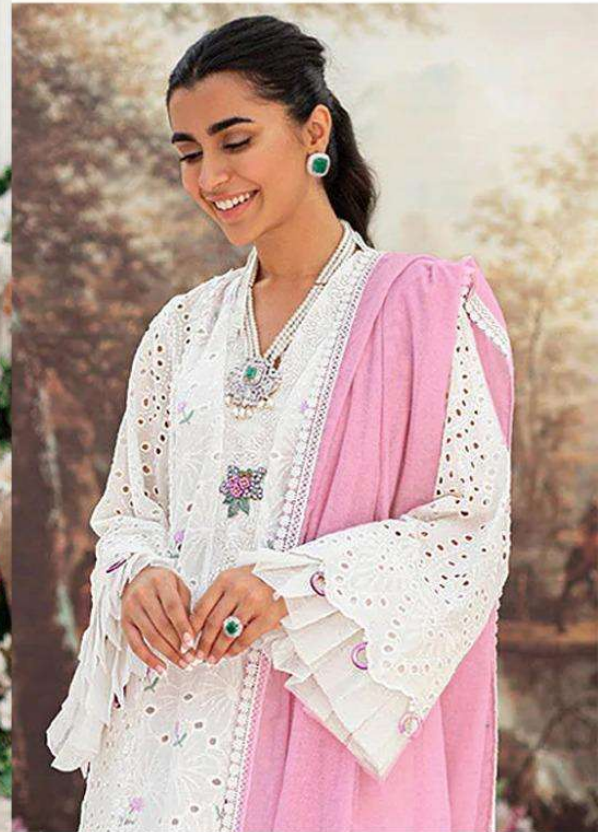

Maria B. Eid

TOP - LAWN COTTON HEAVY EMBROIDERED

BOTTOM - SEMI LAWN

DUPATTA - NAZNEEN HEAVY EMBROIDERED

WITH LACE

*Serina*TM
Pakistani Suit

A BRAND BY MEGHA EXPORT

D.NO.49001