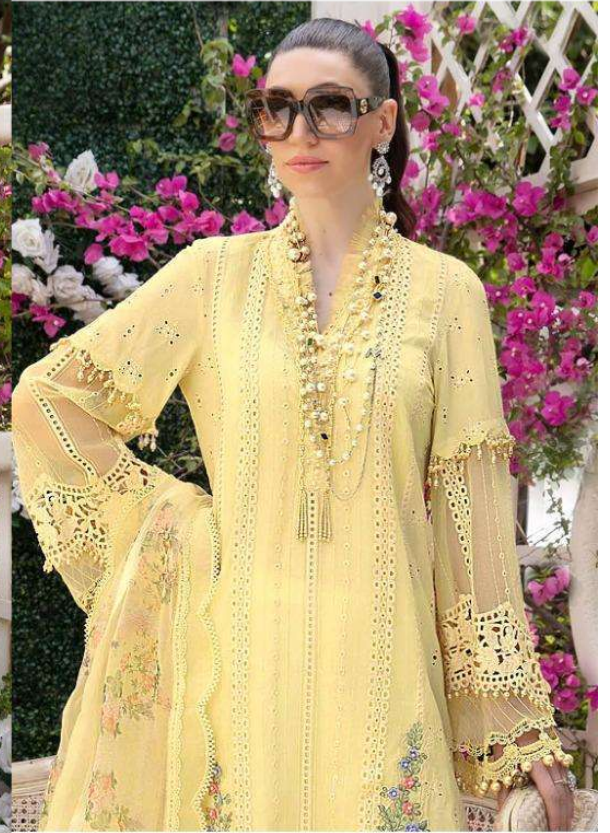

## **Maria B. Eid**

TOP - LAWN COTTON HEAVY EMBROIDERED

BOTTOM - SEMI LAWN

DUPATTA - BUTTERFLY NET HEAVY EMBROIDERED  
WITH FRILL ACE

*Serena*  
Pakistani Suit  
A BRAND BY MEGHA EXPORT

D.NO.49002