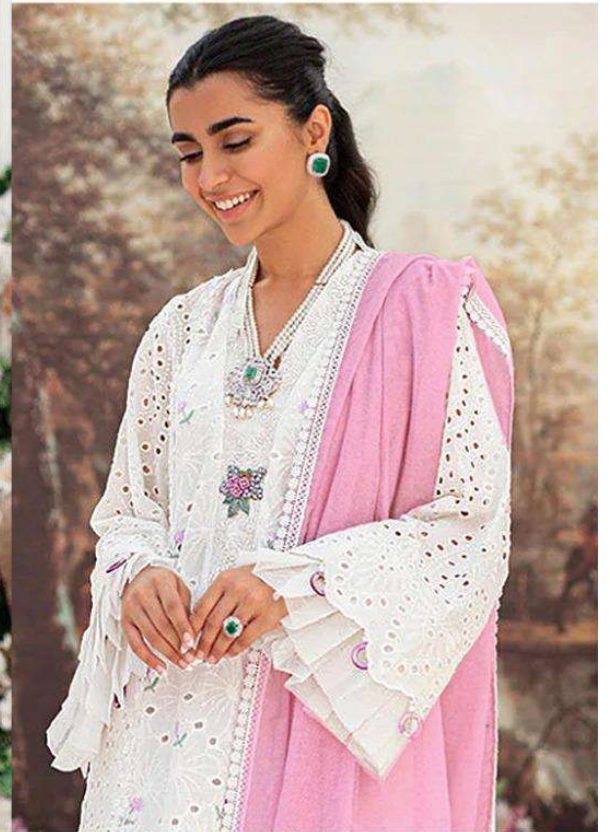

## **Maria B. Eid**

TOP - LAWN COTTON HEAVY EMBROIDERED

BOTTOM - SEMI LAWN

DUPATTA - NAZNEEN HEAVY EMBROIDERED

WITH LACE

*Serina*<sup>TM</sup>  
Pakistani Suit

A BRAND BY MEGHA EXPORT

D.NO.49001