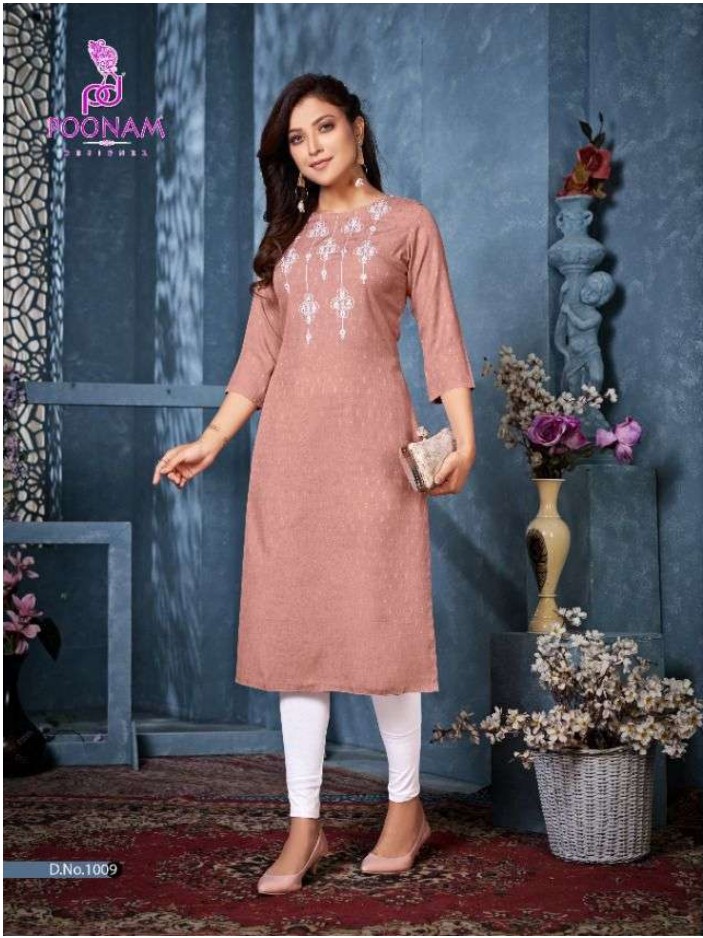

Mayra

POONAM
DESIGNER

Mayra

POONAM
FASHION

D.No.1009

Mayra

Size- S, M, L, XL, XXL, 3XL, 4XL, 5XL,

D.No.1001