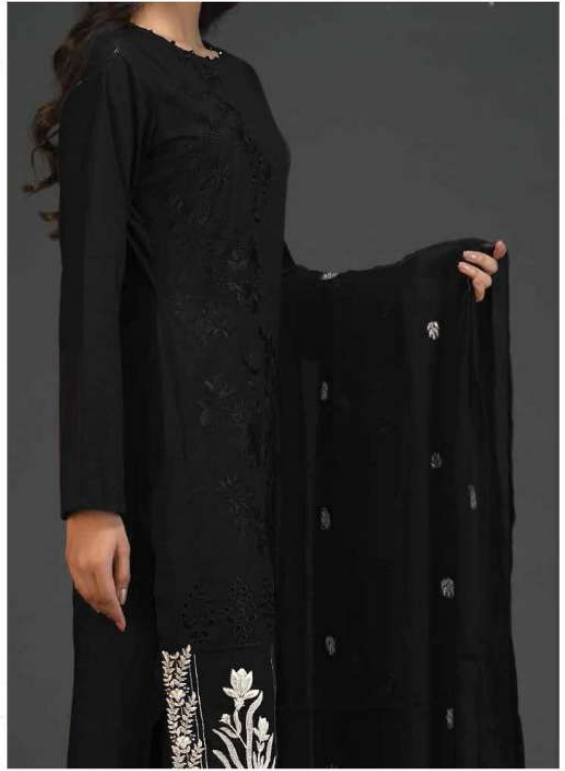

KEVALFAB

BLACK & WHITE

KEVALFAB

BLACK & WHITE

HEAVY EMBROIDERY  
BLACK & WHITE  
COLLECTION  
EMBROIDERY WORK

D.1154

EXPORT QUALITY  
HEAVY COTTON COLLECTION  
100% COTTON

BOTTOM  
HEAVY EXPORT QUALITY  
COTTON(2.20MTR)

HEAVY COTTON DUPATTA WORK  
80X100 PURE MUL MUL

HEAVY EMBROIDERY  
BLACK & WHITE  
COLLECTION  
EMBROIDERY WORK

D.1152

EXPORT QUALITY  
HEAVY COTTON COLLECTION  
100% COTTON  
BOTTOM  
HEAVY EXPORT QUALITY  
COTTON(2.20MTR)  
HEAVY COTTON DUPATTA WORK  
80X100 PURE MUL MUL