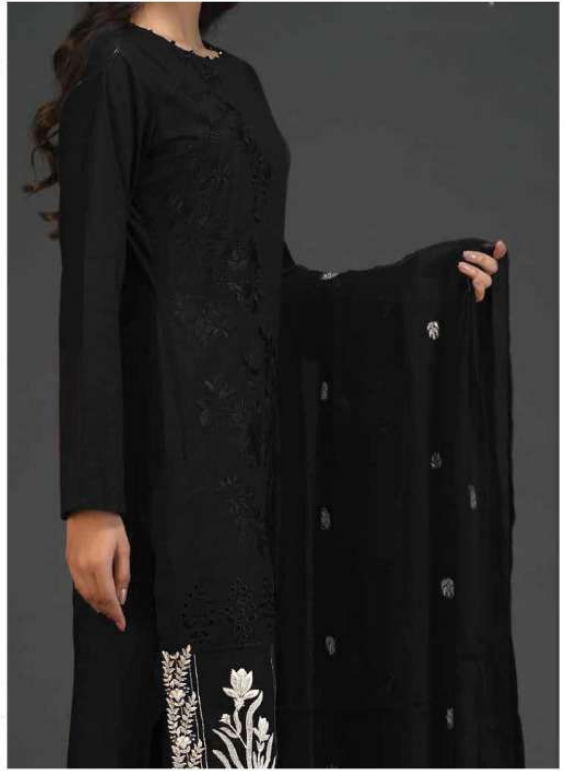

KEVALFAB

BLACK & WHITE

KEVALFAB

BLACK & WHITE

HEAVY EMBROIDERY
BLACK & WHITE
COLLECTION
EMBROIDERY WORK

D.1154

EXPORT QUALITY
HEAVY COTTON COLLECTION
100% COTTON

BOTTOM
HEAVY EXPORT QUALITY
COTTON(2.20MTR)

HEAVY COTTON DUPATTA WORK
80X100 PURE MUL MUL

HEAVY EMBROIDERY
BLACK & WHITE
COLLECTION
EMBROIDERY WORK

D.1152

EXPORT QUALITY
HEAVY COTTON COLLECTION
100% COTTON
BOTTOM
HEAVY EXPORT QUALITY
COTTON(2.20MTR)
HEAVY COTTON DUPATTA WORK
80X100 PURE MUL MUL