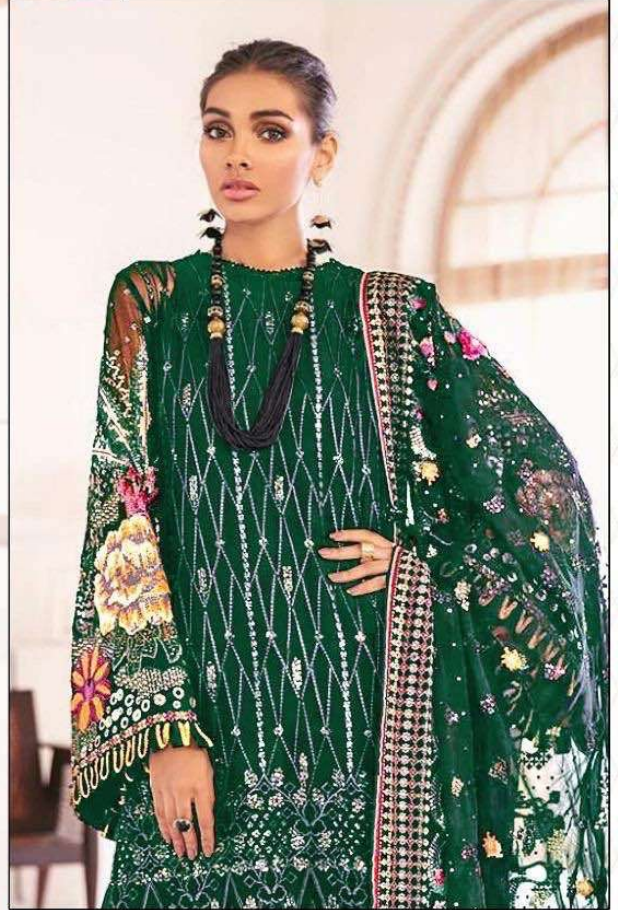

ZARQASH<sup>®</sup>  
A BRAND BY KHAYYAL

CHANTELLE

ZARQASH®  
A BRAND BY KINAYAT

Z-2025 E

Top - Fox Georgette Heavy Embroidered  
Inner Bottom - Heavy Santoon Silk  
Dupatta - Butterfly Net Heavy embroidered

ZARQASH®  
A BRAND BY KINARA

Z-2025 D

Top - Fox Georgette Heavy Embroidered  
Inner Bottom - Heavy Santoon Silk  
Dupatta - Butterfly Net Heavy embroidered

ZARQASH<sup>®</sup>  
A BRAND BY KHAAYYAL

CHANTELLE

ZARQASH®  
A BRAND BY KINAYAT

Z-2025 C

Top - Fox Georgette Heavy Embroidered  
Inner Bottom - Heavy Santoon Silk  
Dupatta - Butterfly Net Heavy embroidered

ZARQASH®  
A BRAND BY KINROSS

Z-2025 A

Top - Fox Georgette Heavy Embroidered  
Inner Bottom - Heavy Santoon SILK  
Dupatta - Butterfly Net Heavy embroidered

ZARQASH®  
A BRAND BY KINAYAT

Z-2025 B

Top - Fox Georgette Heavy Embroidered  
Inner Bottom - Heavy Santoon Silk  
Dupatta - Butterfly Net Heavy embroidered