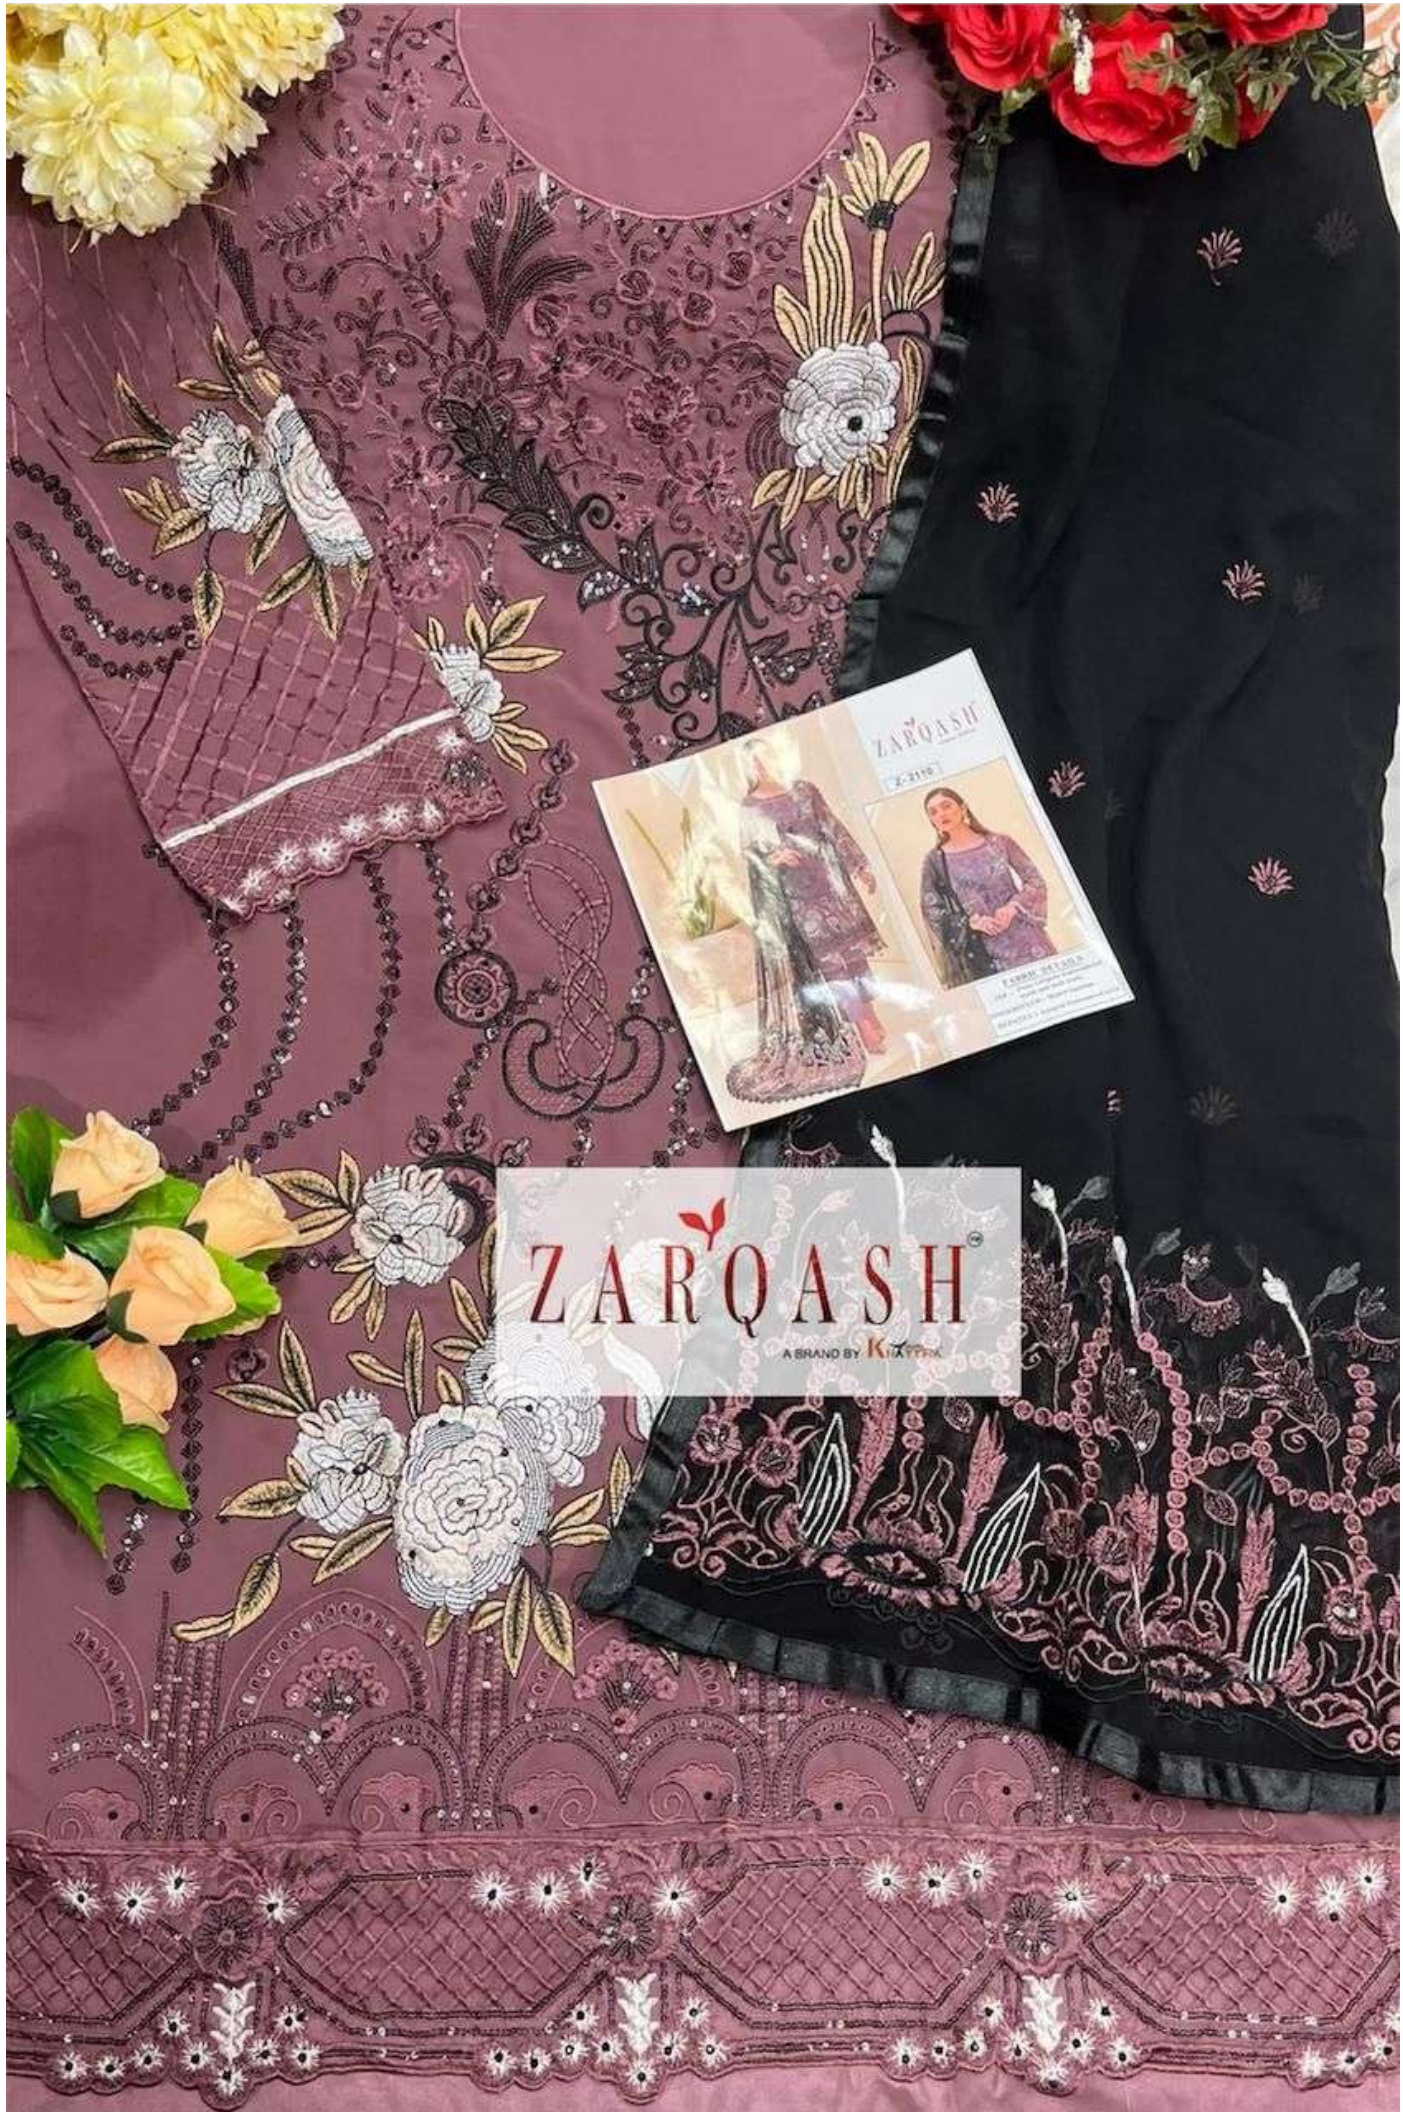

ZARQASH[™]
A BRAND BY **KAYEKA**

Z- 2110-B

FABRIC DETAILS

TOP :- Foux Gorgette Embroidered work and moti work.

INNER/BOTTAM :- Heavy Santoon.

DUPATTA :- Gorgette Embroidered work.

ZARQASH
A BRAND BY KHAZINA

ZARQASH
A BRAND BY KIZIYAH

ZARQASH[™]
A BRAND BY **KAYEKA**

Z- 2110-B

FABRIC DETAILS

TOP :- Foux Gorgette Embroidered work and moti work.

INNER/BOTTAM :- Heavy Santoon.

DUPATTA :- Gorgette Embroidered work.

ZARQASH[™]
A BRAND BY **KAYEKA**

Z- 2110-C

FABRIC DETAILS

TOP :- Foux Gorgette Embroidered work and moti work.

INNER/BOTTAM :- Heavy Santoon.

DUPATTA :- Gorgette Embroidered work.

ZARQASH[™]
A BRAND BY **KAYRA**

Z- 2110-A

FABRIC DETAILS

TOP :- Foux Gorgette Embroidered work and moti work.

INNER/BOTTAM :- Heavy Santoon.

DUPATTA :- Gorgette Embroidered work.

Z-2110A

Z-2110-B

Z-2110-C