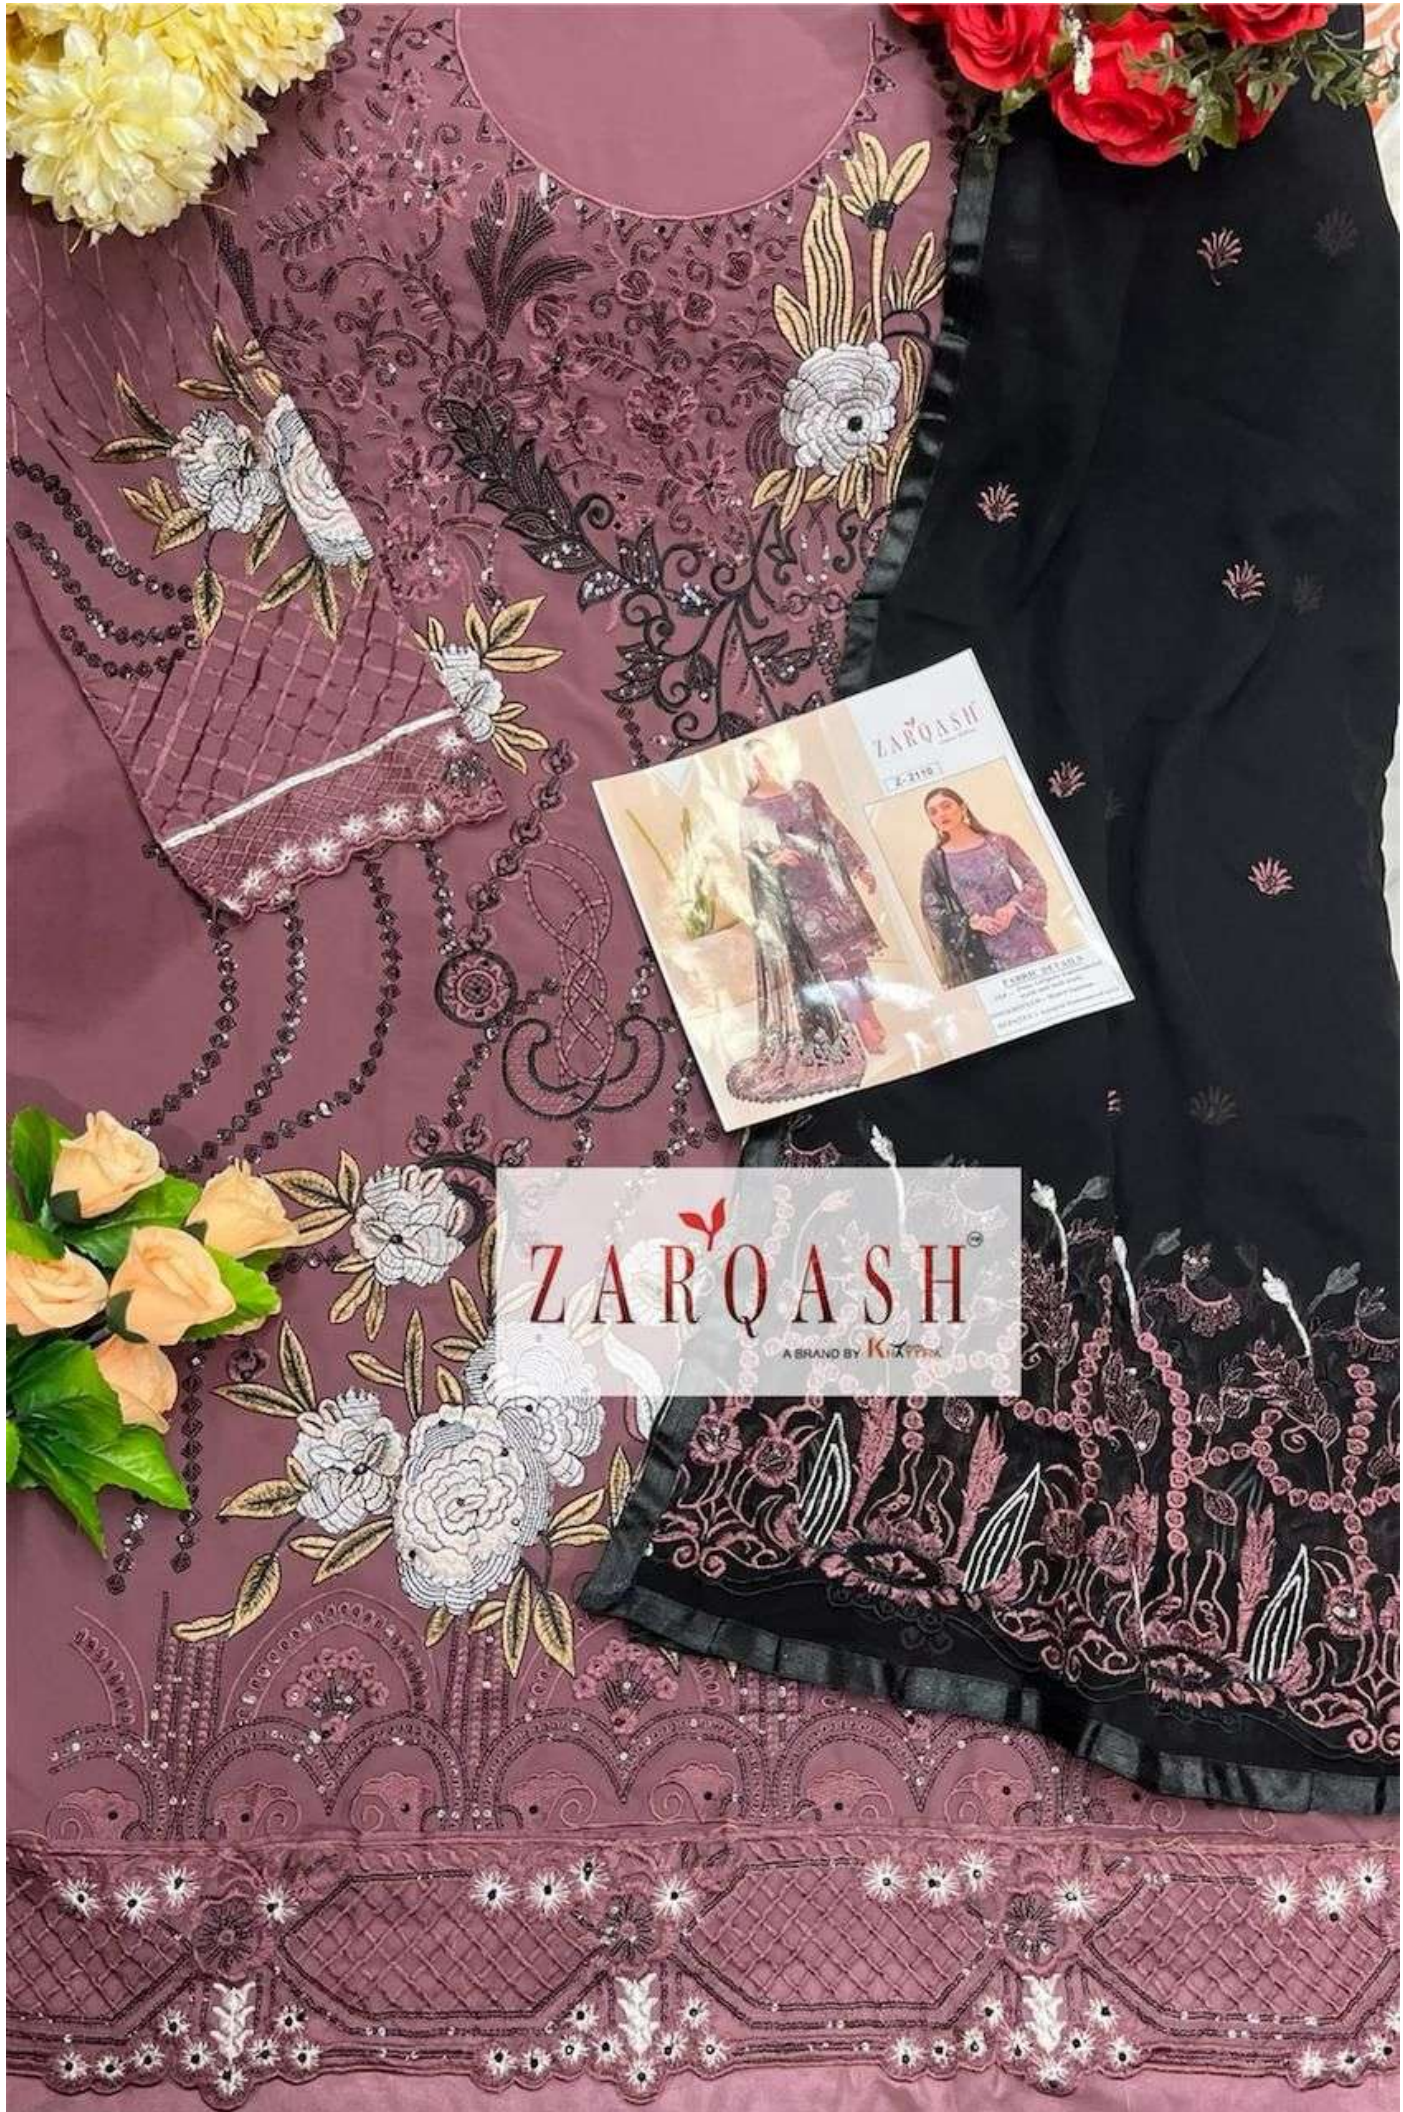

ZARQASH™
A BRAND BY **KAYEKA**

Z- 2110-B

FABRIC DETAILS

TOP :- Foux Gorgette Embroidered work and moti work.

INNER/BOTTAM :- Heavy Santoon.

DUPATTA :- Gorgette Embroidered work.

ZARQASH
A BRAND BY KHAZINA

ZARQASH
A BRAND BY KIZIYAH

ZARQASH™
A BRAND BY **KAYEKA**

Z- 2110-B

FABRIC DETAILS

TOP :- Foux Gorgette Embroidered work and moti work.

INNER/BOTTAM :- Heavy Santoon.

DUPATTA :- Gorgette Embroidered work.

ZARQASH[™]
A BRAND BY **KAYRA**

Z- 2110-C

FABRIC DETAILS

TOP :- Foux Gorgette Embroidered work and moti work.

INNER/BOTTAM :- Heavy Santoon.

DUPATTA :- Gorgette Embroidered work.

ZARQASH™
A BRAND BY **KAYEKA**

Z- 2110-A

FABRIC DETAILS

TOP :- Foux Gorgette Embroidered work and moti work.

INNER/BOTTAM :- Heavy Santoon.

DUPATTA :- Gorgette Embroidered work.

Z-2110A

Z-2110-B

Z-2110-C

FABRIC DETAILS

TOP :- Foux Gorgette Embroidered work and moti work.
INNER/BOTTOM :- Heavy Santoon.
DUPATTA :- Gorgette Embroidered work.