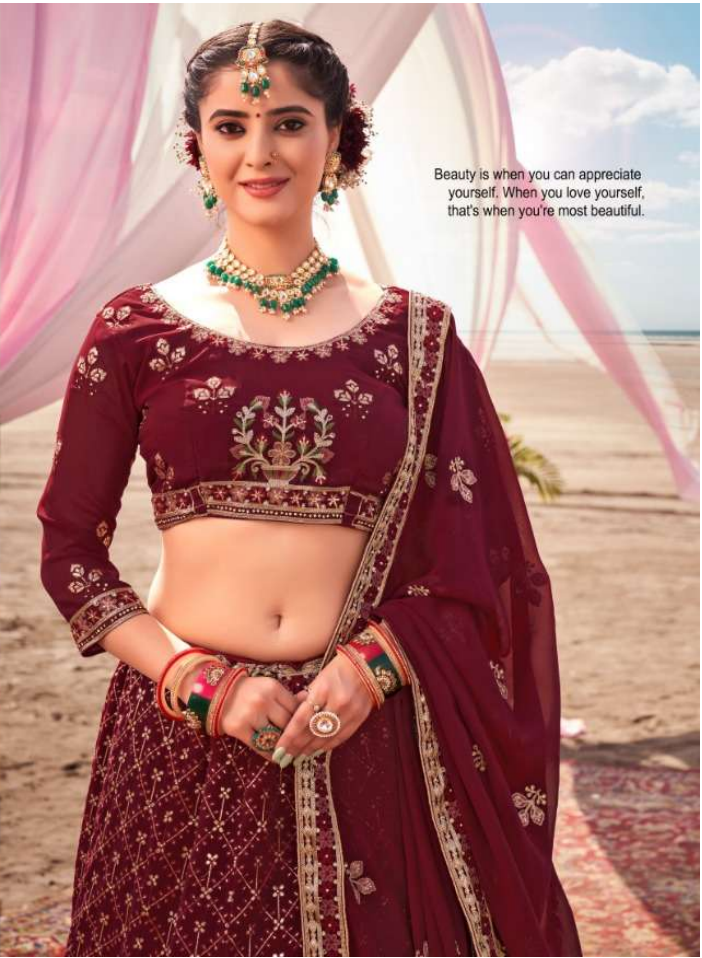

SHEE STAR & CO.
Full of the fashion forever

D.No. KG2203