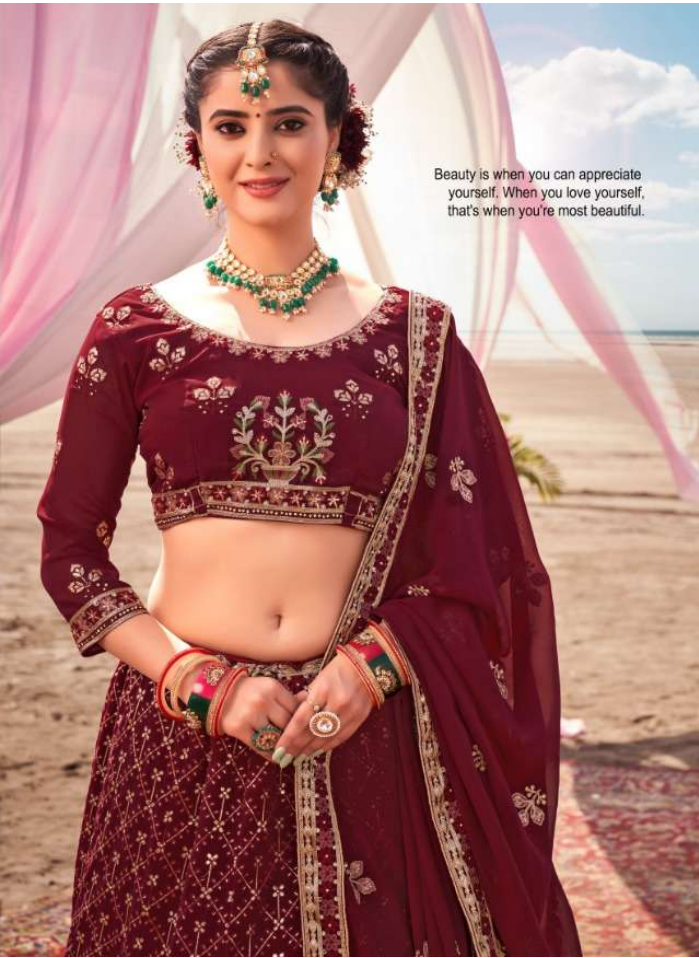

SHEE STAR & CO.
Full of the fashion forever

Beauty is when you can appreciate yourself. When you love yourself, that's when you're most beautiful.

D.No. KG2203