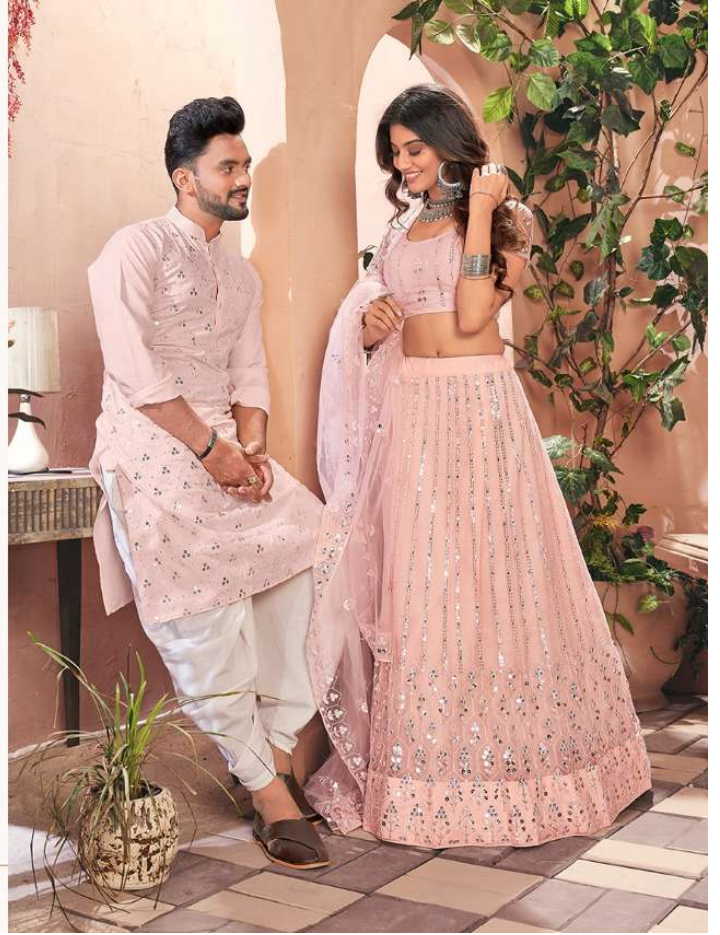

1103
୧୧୦୩

"Love does not consist of gazing at each other, but in looking together in the same direction."