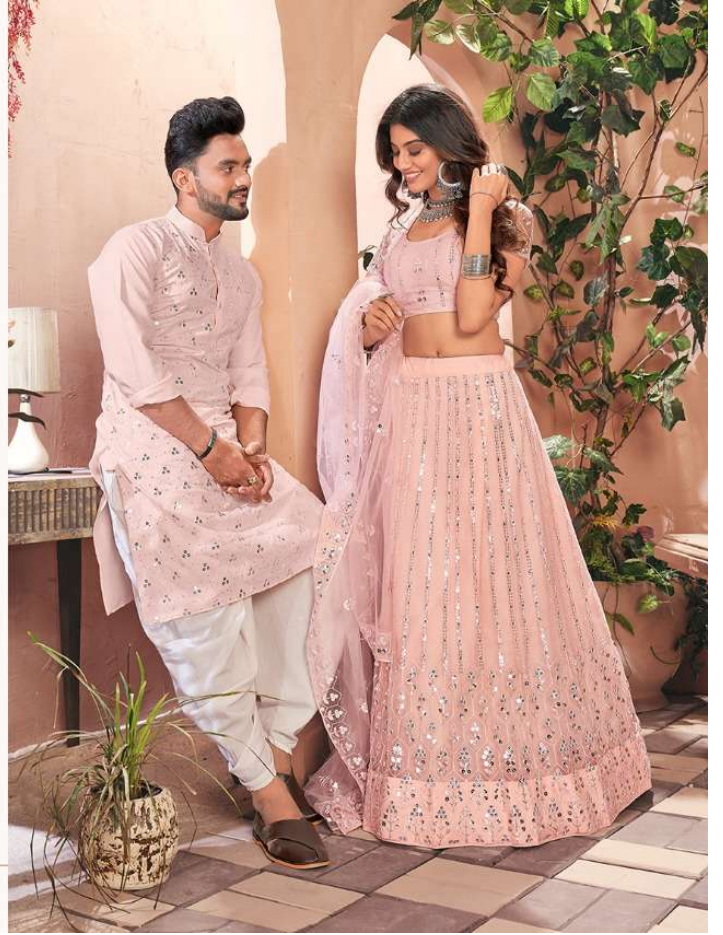

1103
୧୧୦୩

"Love does not consist of gazing at each other, but in looking together in the same direction."