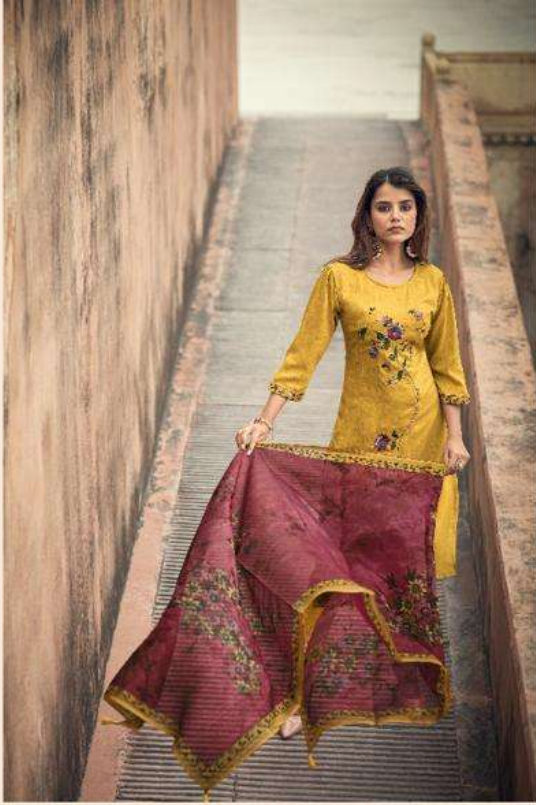

VINK®

PEARL | STYLE : 1433

ARTISTRY BY: ISHKA - A FAMILY CURATED ETHNIC COLLECTION.
"THE BLUE" HAS COLLECTED IN YOUR WARDROBE.

PEARL | STYLE : 1432

SOMEONE THAT DARES HER DRAWS ATTENTION, WHEREVER YOU GO.
WHATEVER YOU DO.

PEARL | STYLE : 1431

VINK®

VINK®

PEARL | STYLE : 1433

ARTISTRY BY THE PEARL - A FAMILY CURATED ETHNIC COLLECTION.
"THE BLUE" HAS COLLECTED IN YOUR WARDROBE.

PEARL | STYLE : 1435

SMOOTH, FINEST, HELLO TO EVERY FOCUSED WOMAN