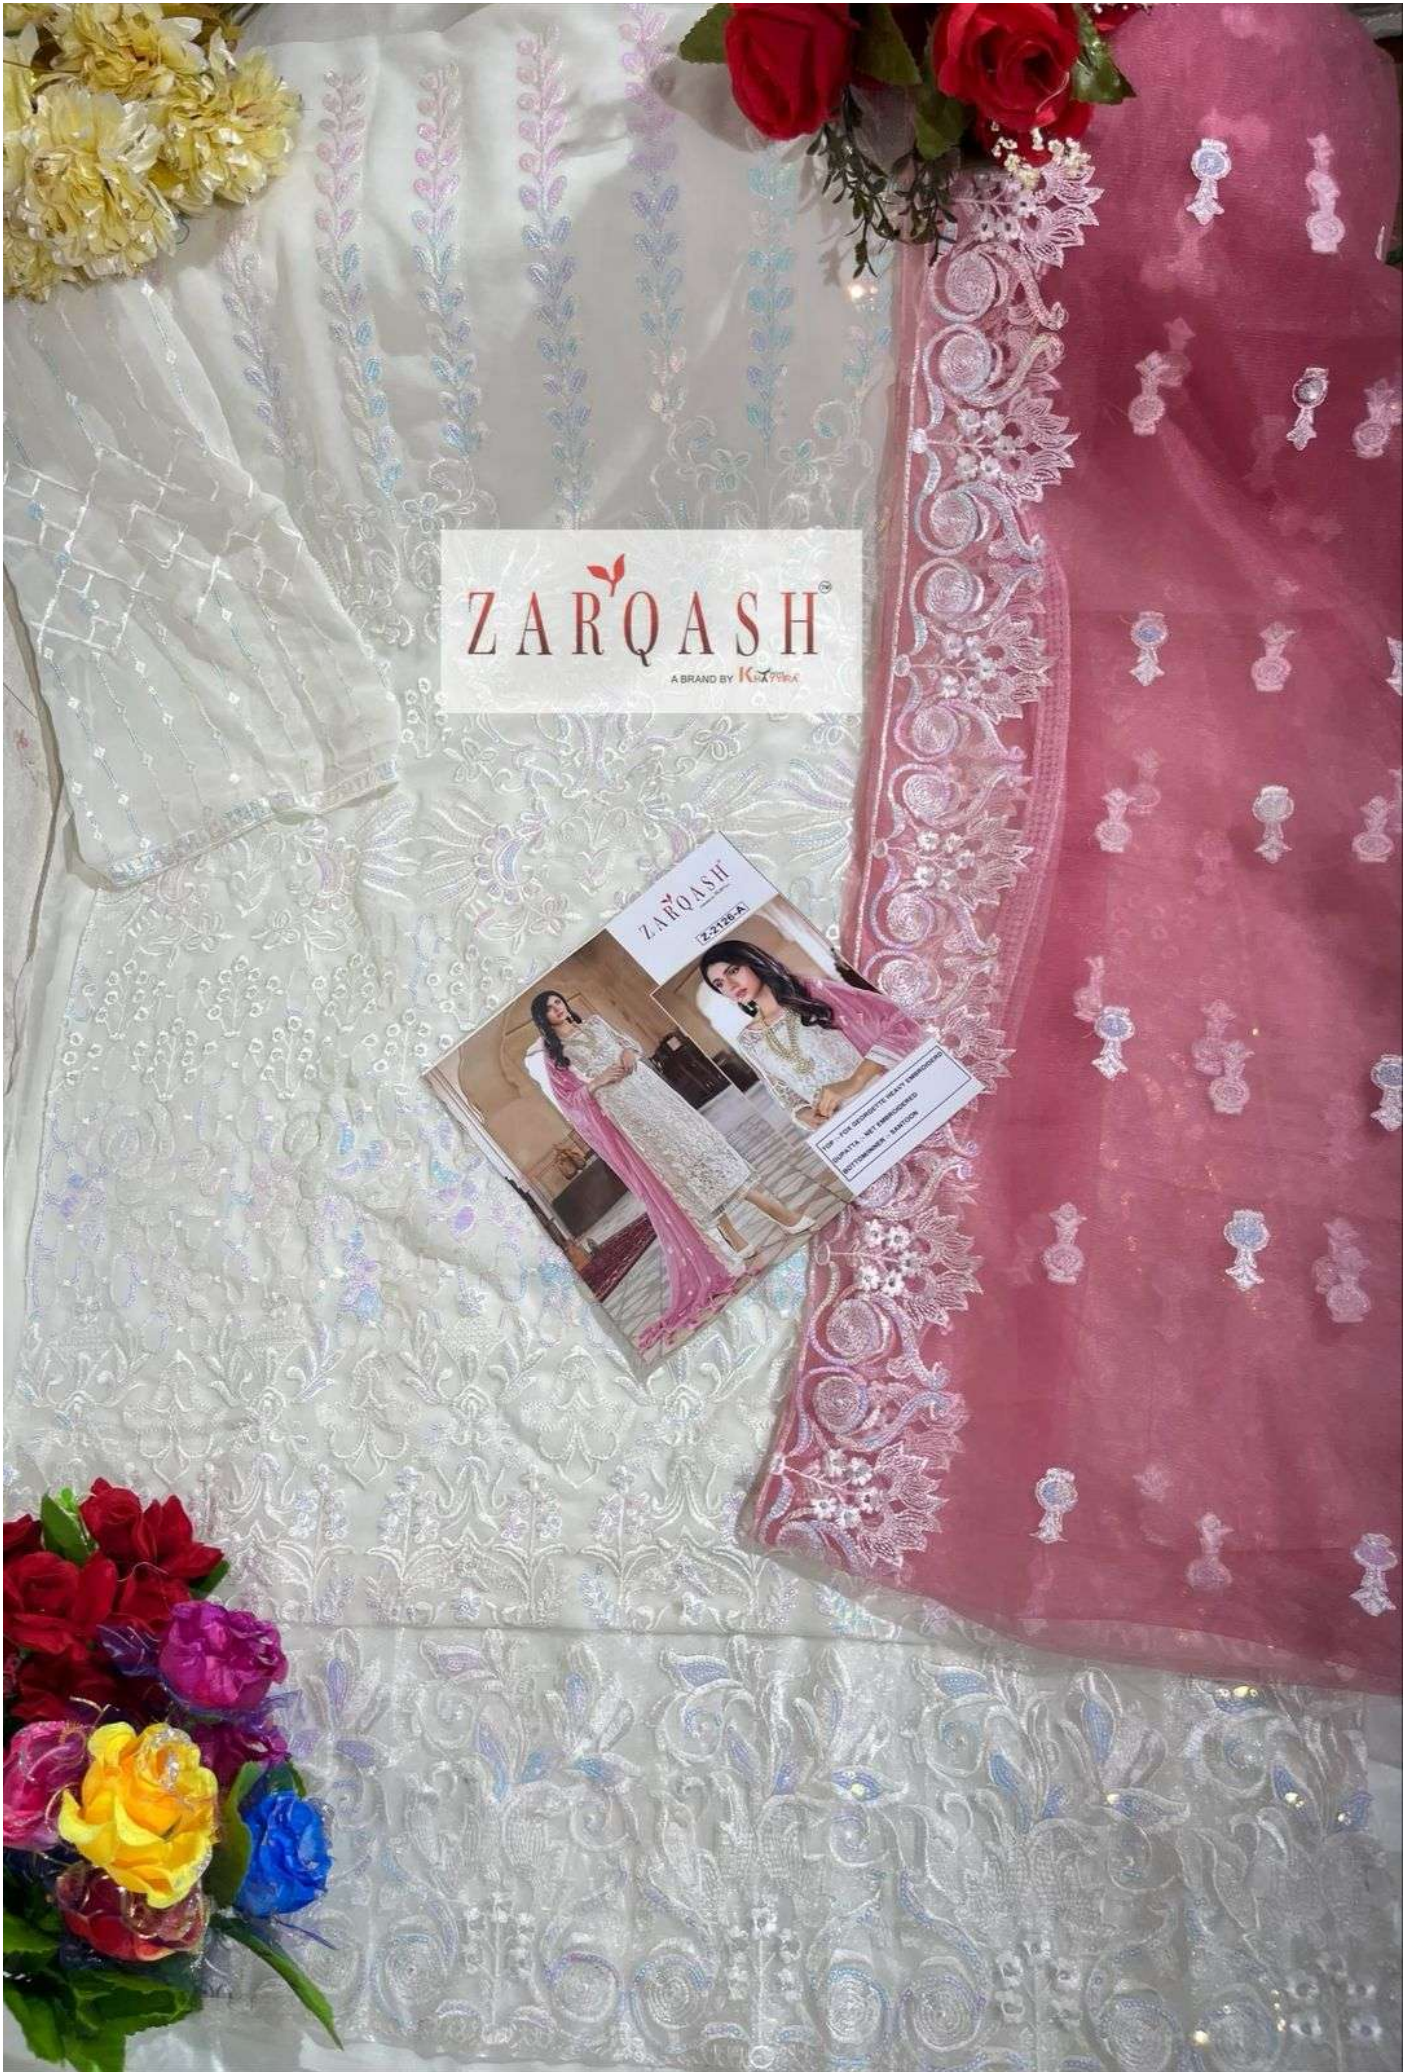

ZARQASH[™]
A BRAND BY KATY PERK

Z-2126-A

TOP :- FOX GEORGETTE HEAVY EMBROIDERD

DUPATTA :- NET EMBROIDERED

BOTTOM/INNER :- SANTOON

ZARQASH[®]
A BRAND BY KUTERA

ZARQASH[™]
A BRAND BY KATY PERK

Z-2126-A

TOP :- FOX GEORGETTE HEAVY EMBROIDERD

DUPATTA :- NET EMBROIDERED

BOTTOM/INNER :- SANTOON

ZARQASH[™]
A BRAND BY **KHAYYER**

Z-2126-D

TOP :- FOX GEORGETTE HEAVY EMBROIDERD

DUPATTA :- NET EMBROIDERED

BOTTOM/INNER :- SANTOON

Z-2126-A

Z-2126-B

Z-2126-C

Z-2126-D

ZARQASH[®]
A BRAND BY KHAJURA

ZARQASH[™]
A BRAND BY KATY PERA

Z-2126-C

TOP :- FOX GEORGETTE HEAVY EMBROIDERD

DUPATTA :- NET EMBROIDERED

BOTTOM/INNER :- SANTOON