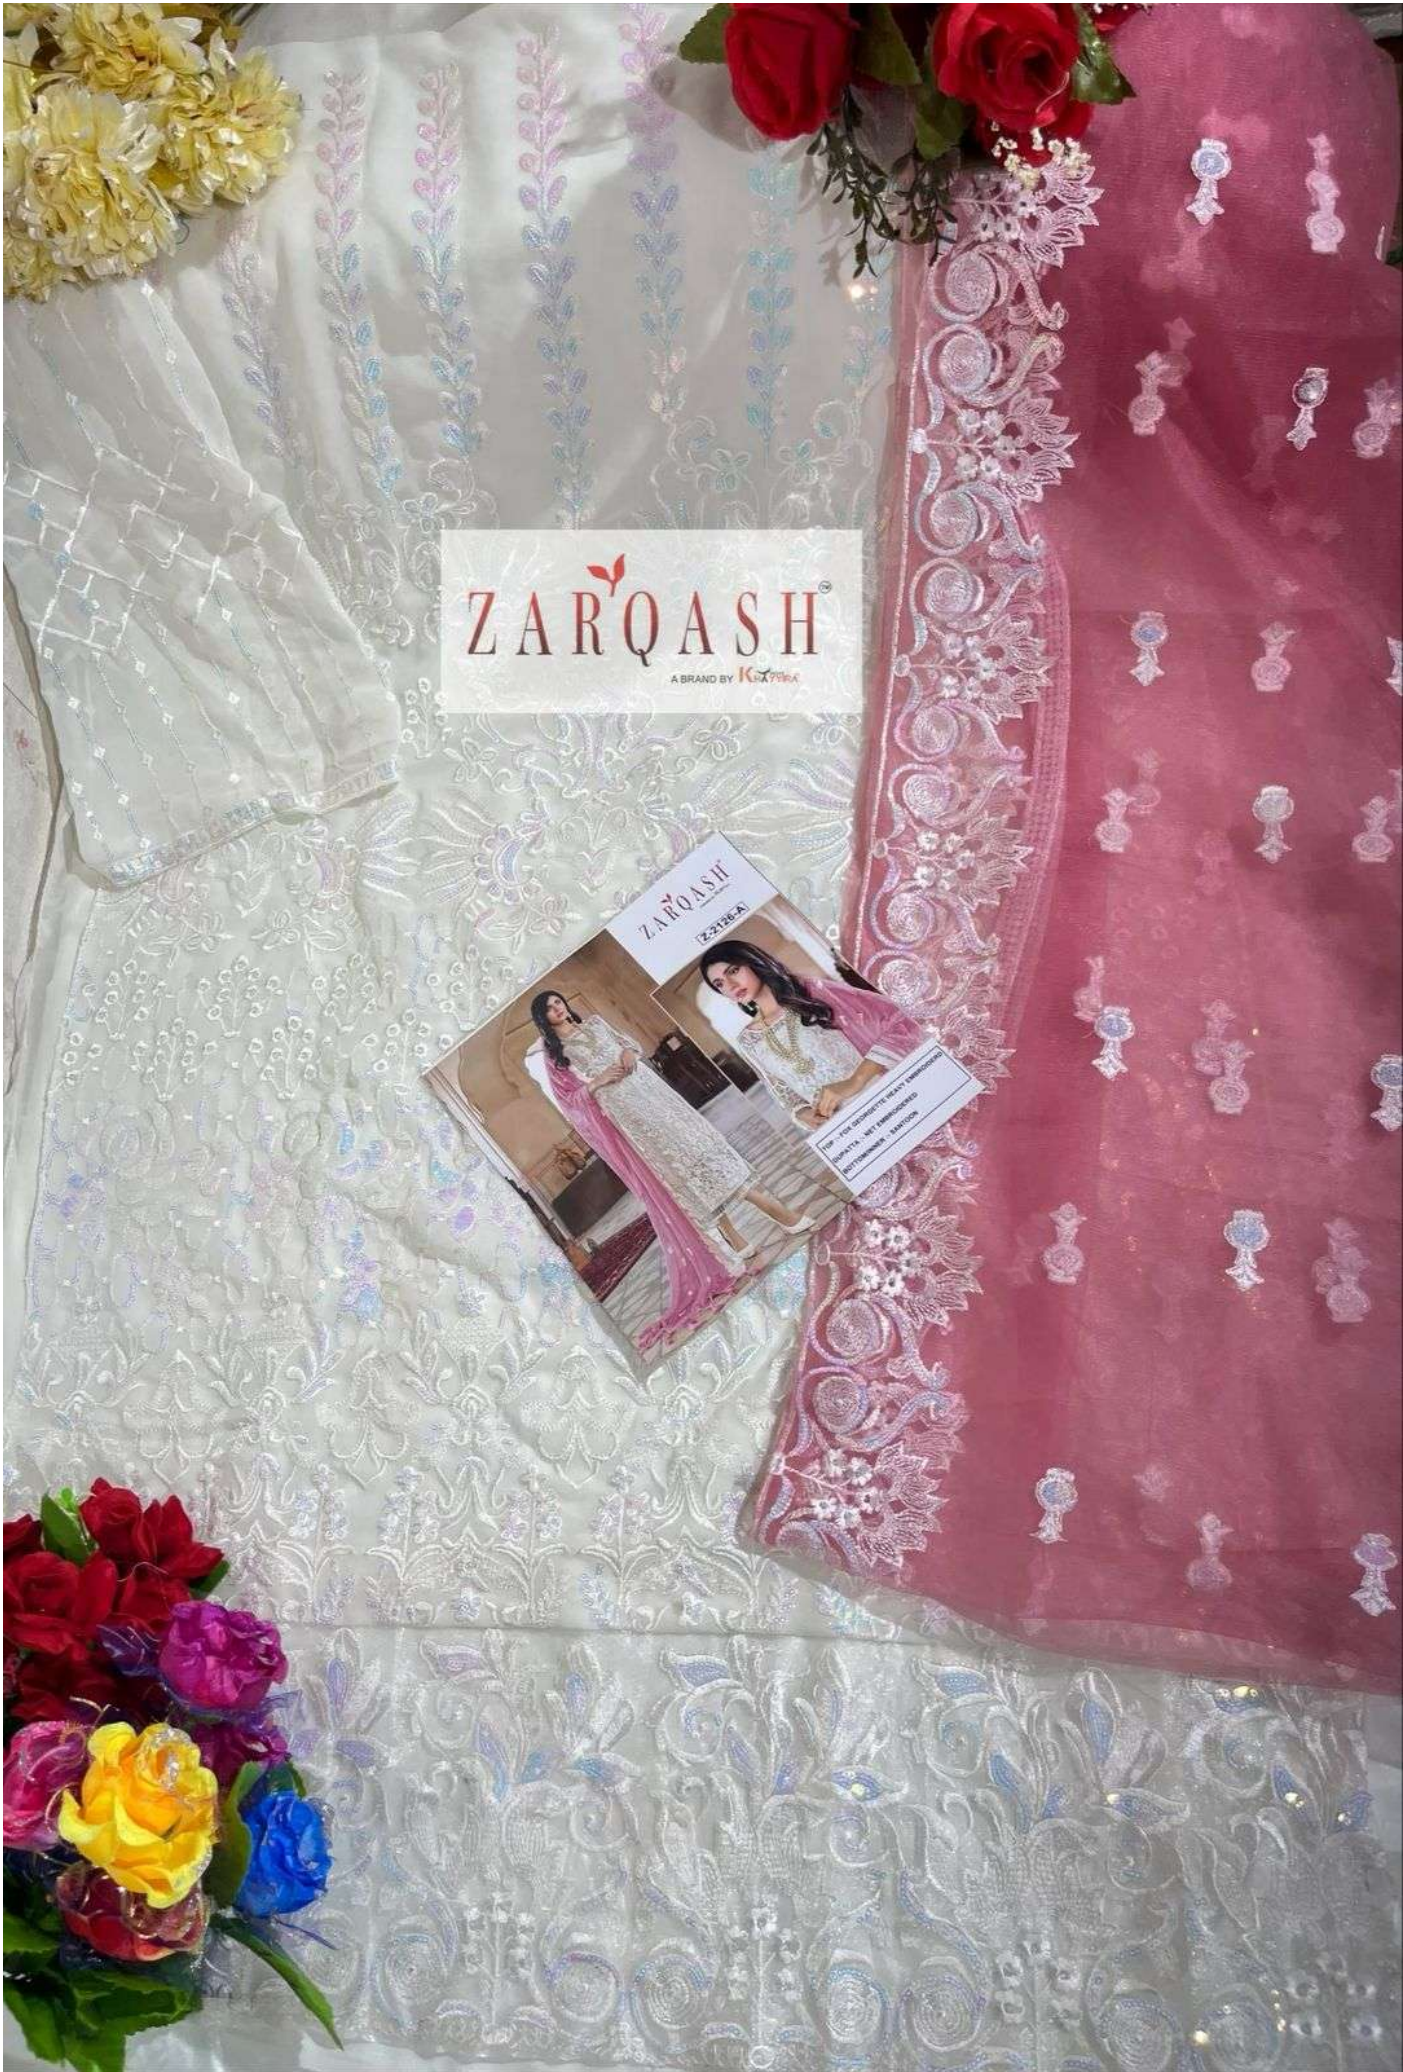

ZARQASH[™]
A BRAND BY KATY PERA

Z-2126-A

TOP :- FOX GEORGETTE HEAVY EMBROIDERD

DUPATTA :- NET EMBROIDERED

BOTTOM/INNER :- SANTOON

ZARQASH[®]
A BRAND BY KUTERA

ZARQASH[™]
A BRAND BY KATY PERA

Z-2126-A

TOP :- FOX GEORGETTE HEAVY EMBROIDERD

DUPATTA :- NET EMBROIDERED

BOTTOM/INNER :- SANTOON

ZARQASH[™]
A BRAND BY KATY PERA

Z-2126-D

TOP :- FOX GEORGETTE HEAVY EMBROIDERD

DUPATTA :- NET EMBROIDERED

BOTTOM/INNER :- SANTOON

Z-2126-A

Z-2126-B

Z-2126-C

Z-2126-D

ZARQASH[®]
A BRAND BY KHAJURA

ZARQASH[™]
A BRAND BY KATY PERA

Z-2126-C

TOP :- FOX GEORGETTE HEAVY EMBROIDERD

DUPATTA :- NET EMBROIDERED

BOTTOM/INNER :- SANTOON