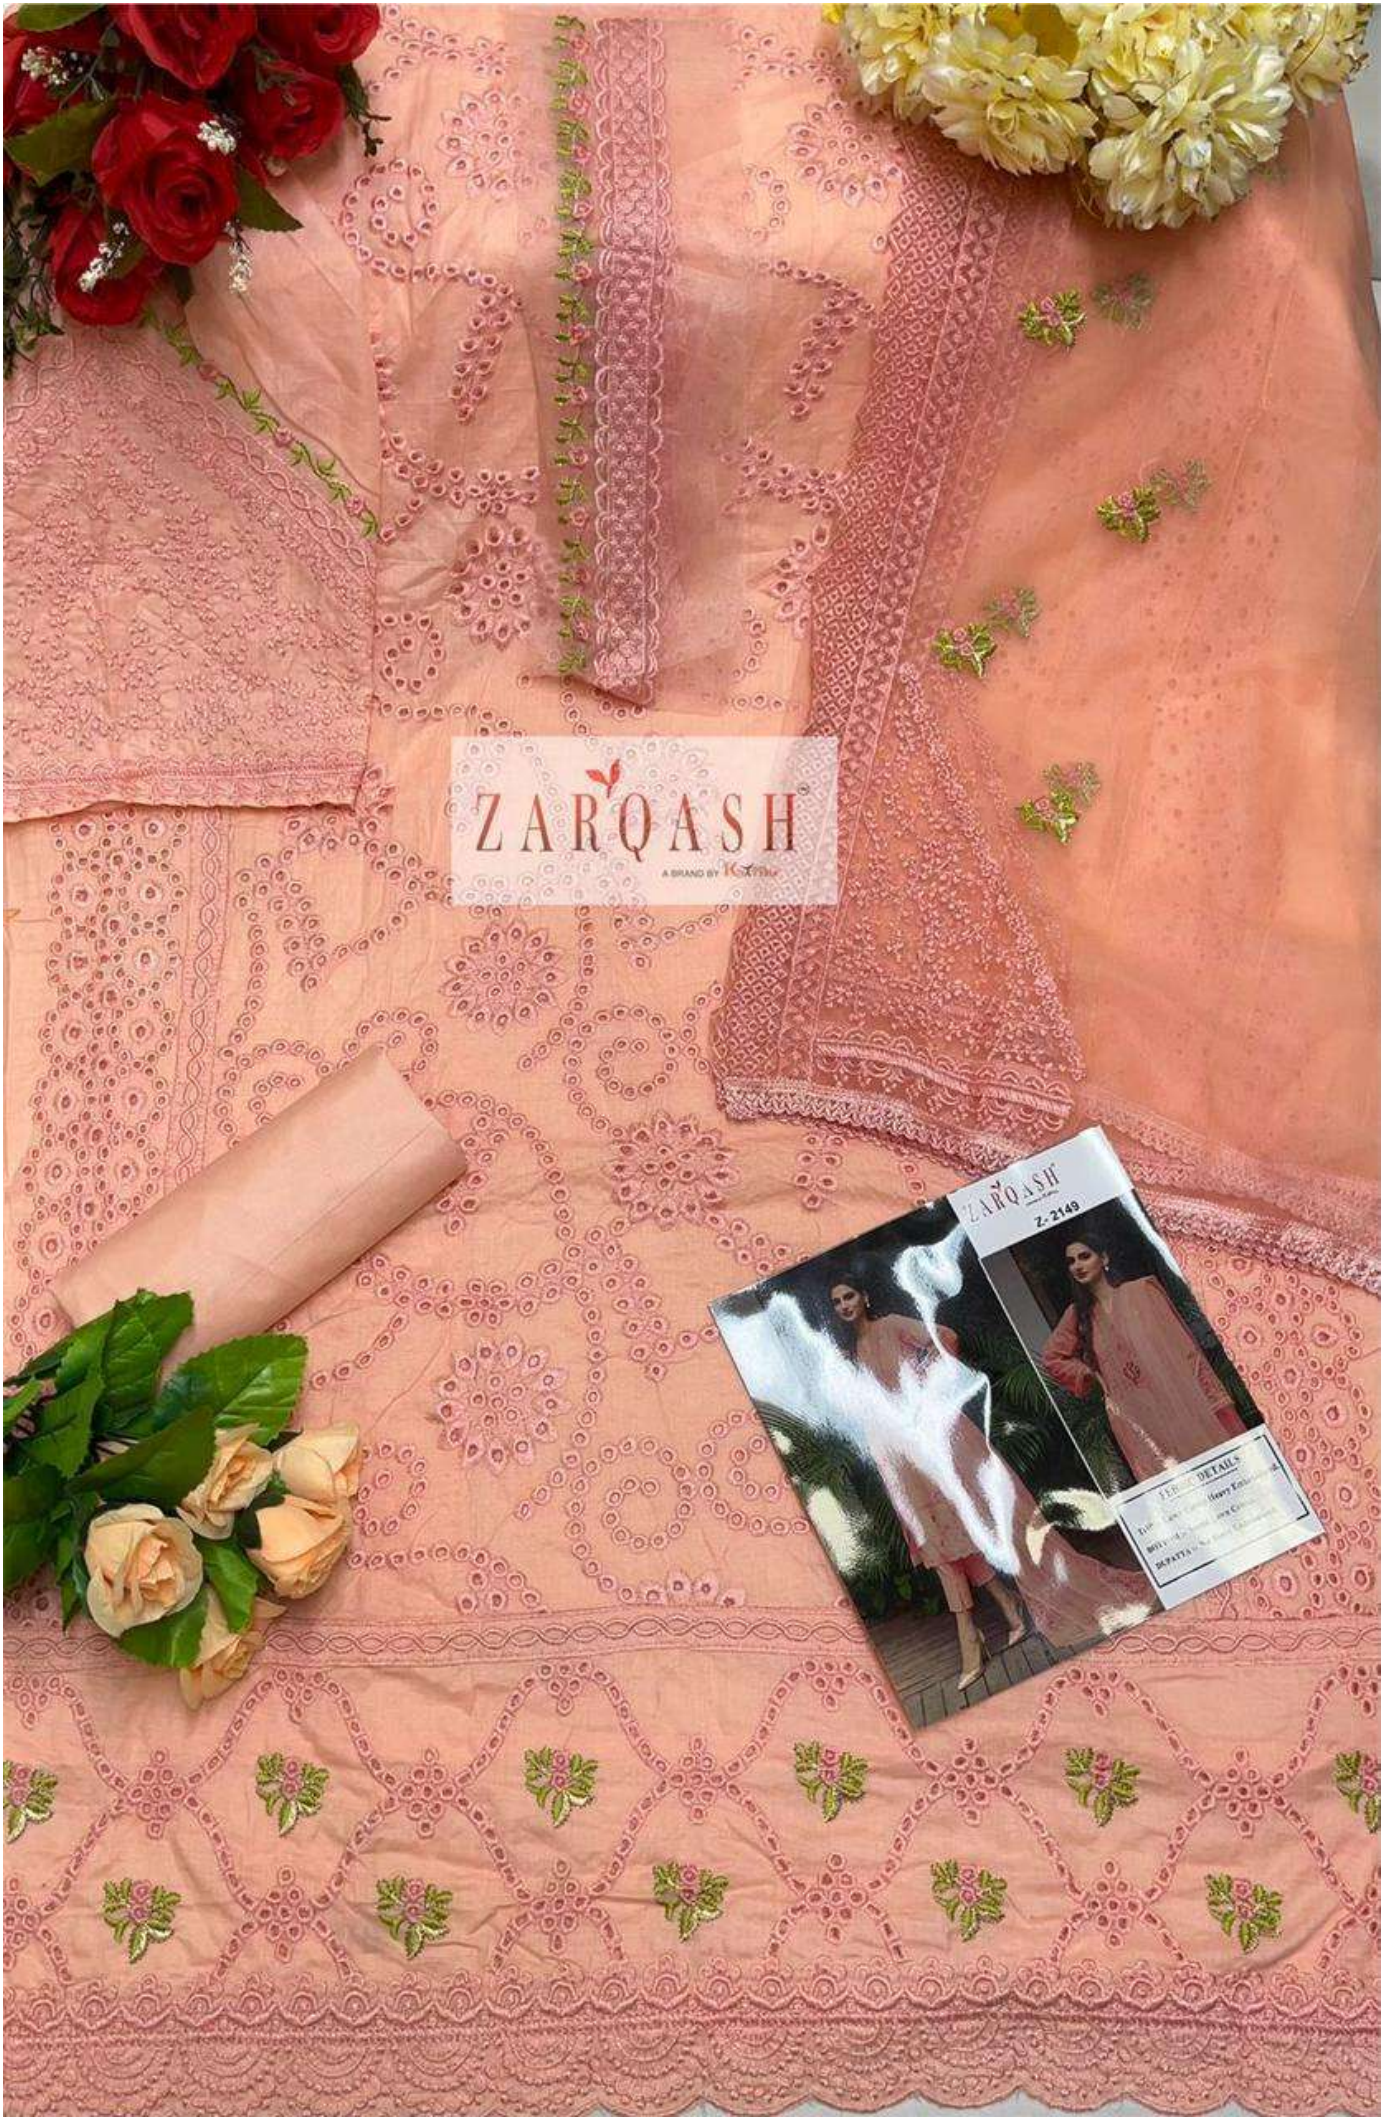

Z - 2150

FEBRIC DETAILS

TOP :- Lawn Cotton Heavy Embroidered.

BOTTOM :- Seami Lawn Cotton.

DUPATTA :- Net Heavy Embroidered.

ZARQASH
A BRAND BY KAZMI

Z-2148

Z-2148

Z-2150

FEBRIC DETAILS

TOP :- Lawn Cotton Heavy Embroidered.

BOTTOM :- Seami Lawn Cotton.

DUPATTA :- Net Heavy Embroidered.

ZARQASH™

A BRAND BY **KHAYYIRA**

ZARQASHTM
A BRAND BY ICX

ZARQASH
Z-2149

ITEM DETAILS
Heavy Embroidered
Lace Fabric
Fabric: 100% Polyester
Wash: Machine Washable
DEPARTMENTS: Home Textiles

ZARQASH[®]
A BRAND BY *KutVira*

Z- 2148

FEBRIC DETAILS

TOP :- Lawn Cotton Heavy Embroidered.