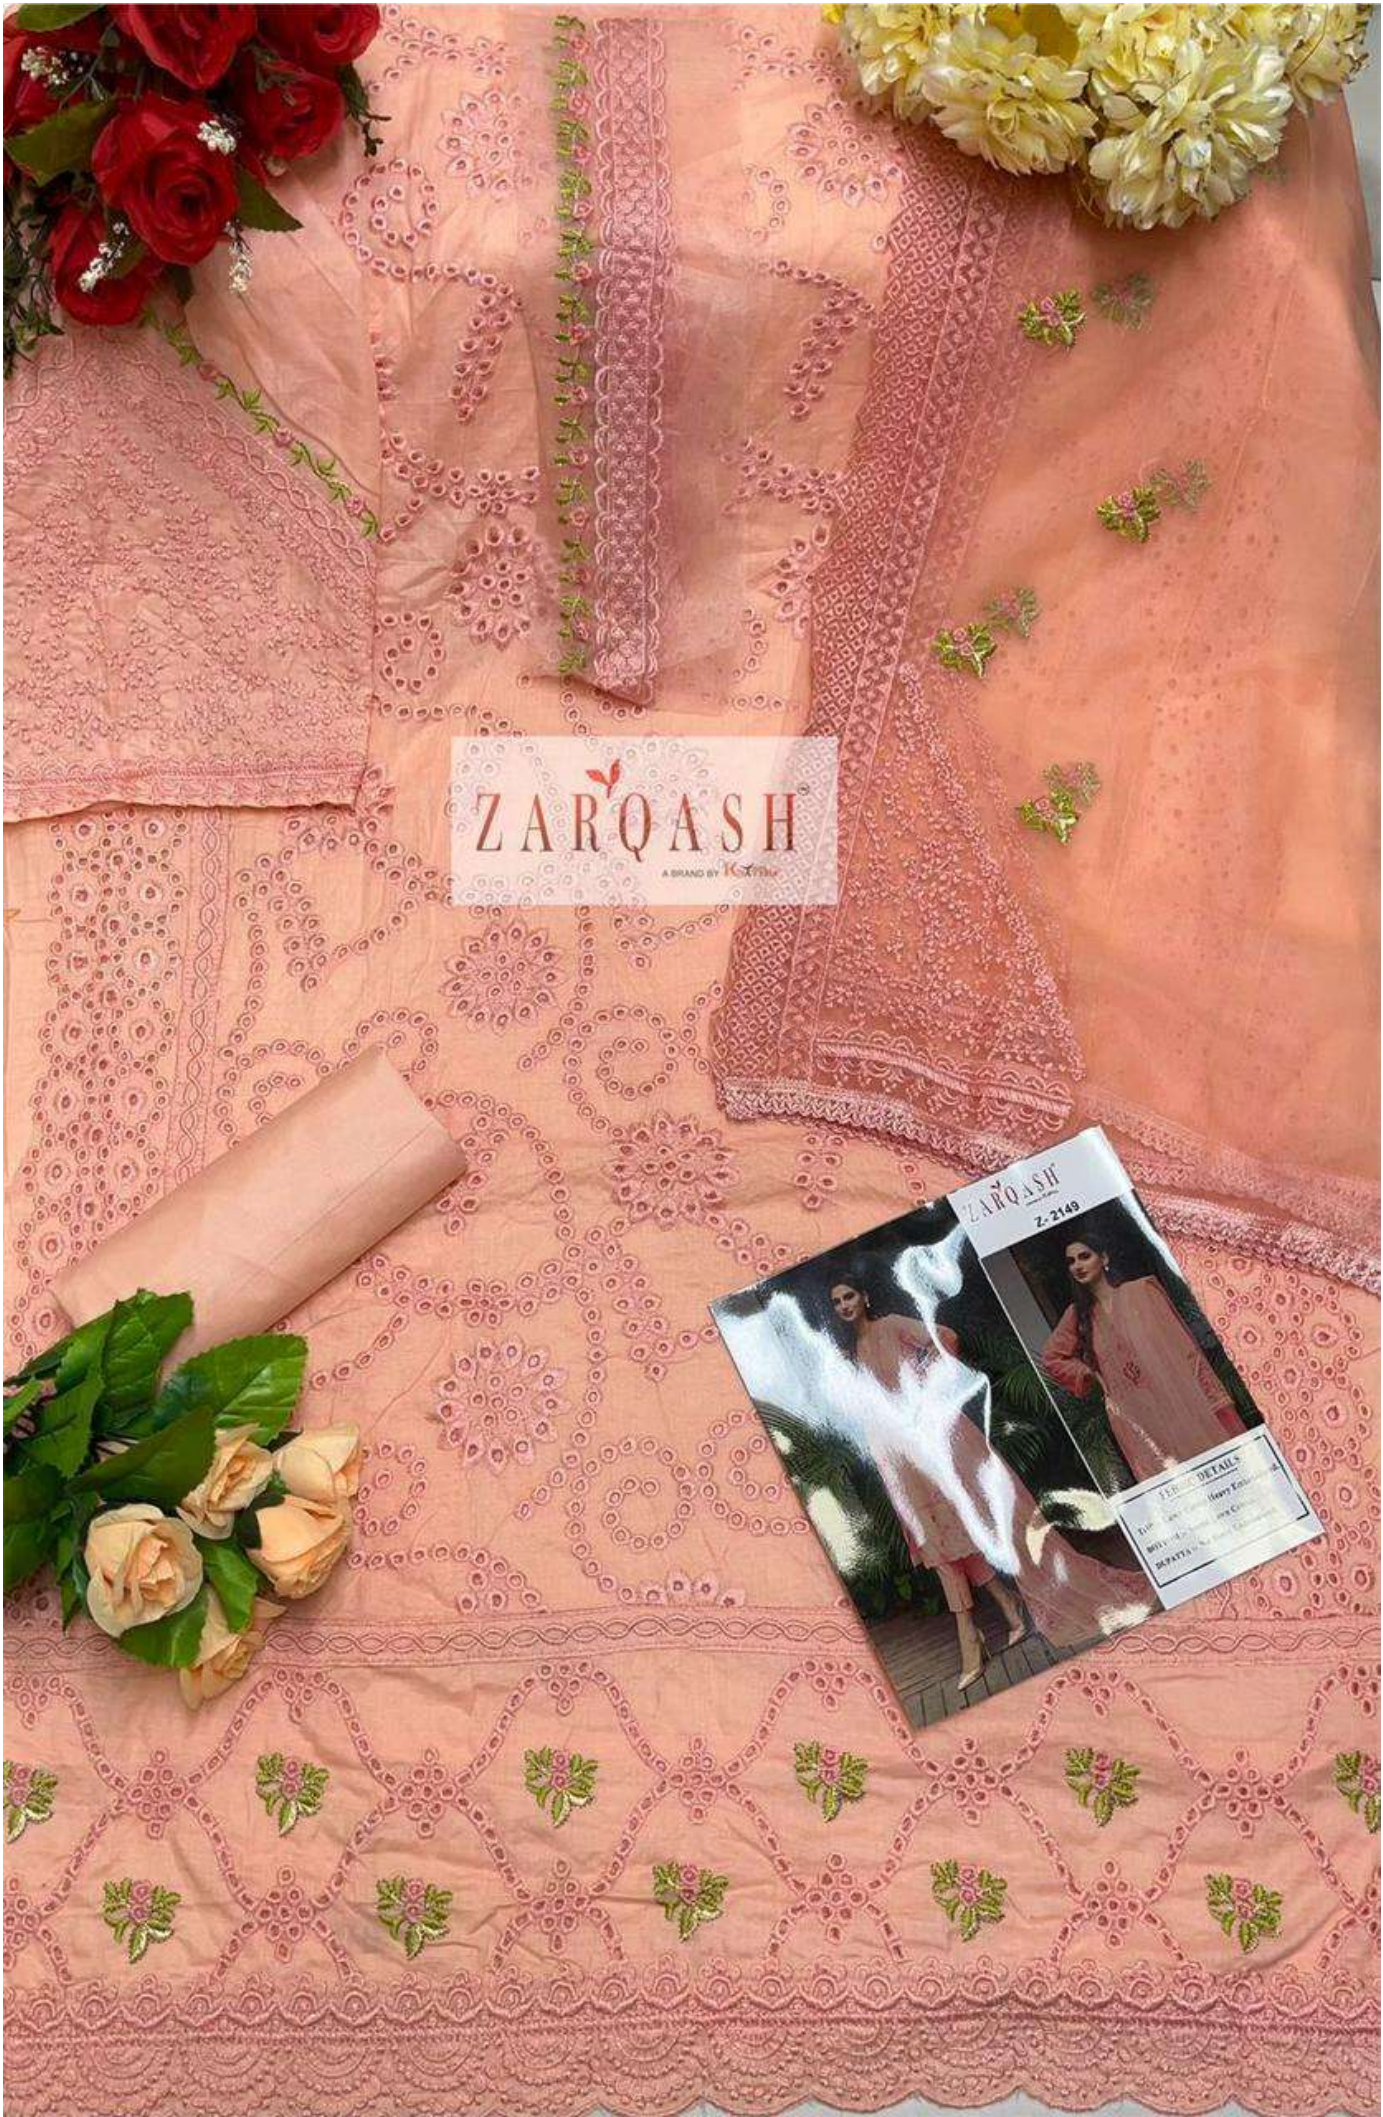

ZARQASH[®]
A BRAND BY KIKI TRUCK

ZARQASH CHIKANKARI

ZARQASH[®]

ABRAND BY KOTYAC

ZARQASH[®]
A BRAND BY *KidsViva*

Z - 2150

FEBRIC DETAILS

TOP :- Lawn Cotton Heavy Embroidered.

BOTTOM :- Seami Lawn Cotton.

DUPATTA :- Net Heavy Embroidered.

ZARQASH
A BRAND BY KZ inc

Z-2148

Z-2148

Z-2150

FEBRIC DETAILS

TOP :- Lawn Cotton Heavy Embroidered.

BOTTOM :- Seami Lawn Cotton.

DUPATTA :- Net Heavy Embroidered.

ZARQASH™

A BRAND BY **KHAYYRA**

ZARQASH[™]
A BRAND BY ICX

ZARQASH
Z-2149

ITEM DETAILS
Heavy Embroidered
Lace Fabric
Fabric: 100% Polyester
WILL NOT SHRINK
DEPARTMENTS: Home Textiles

ZARQASH[®]
A BRAND BY *KutViva*

Z- 2148

FEBRIC DETAILS

TOP :- Lawn Cotton Heavy Embroidered.

BOTTOM :- Seami Lawn Cotton.

DUPATTA :- Net Heavy Embroidered.

ZARQASH[®]
A BRAND BY *KutViva*

Z- 2149