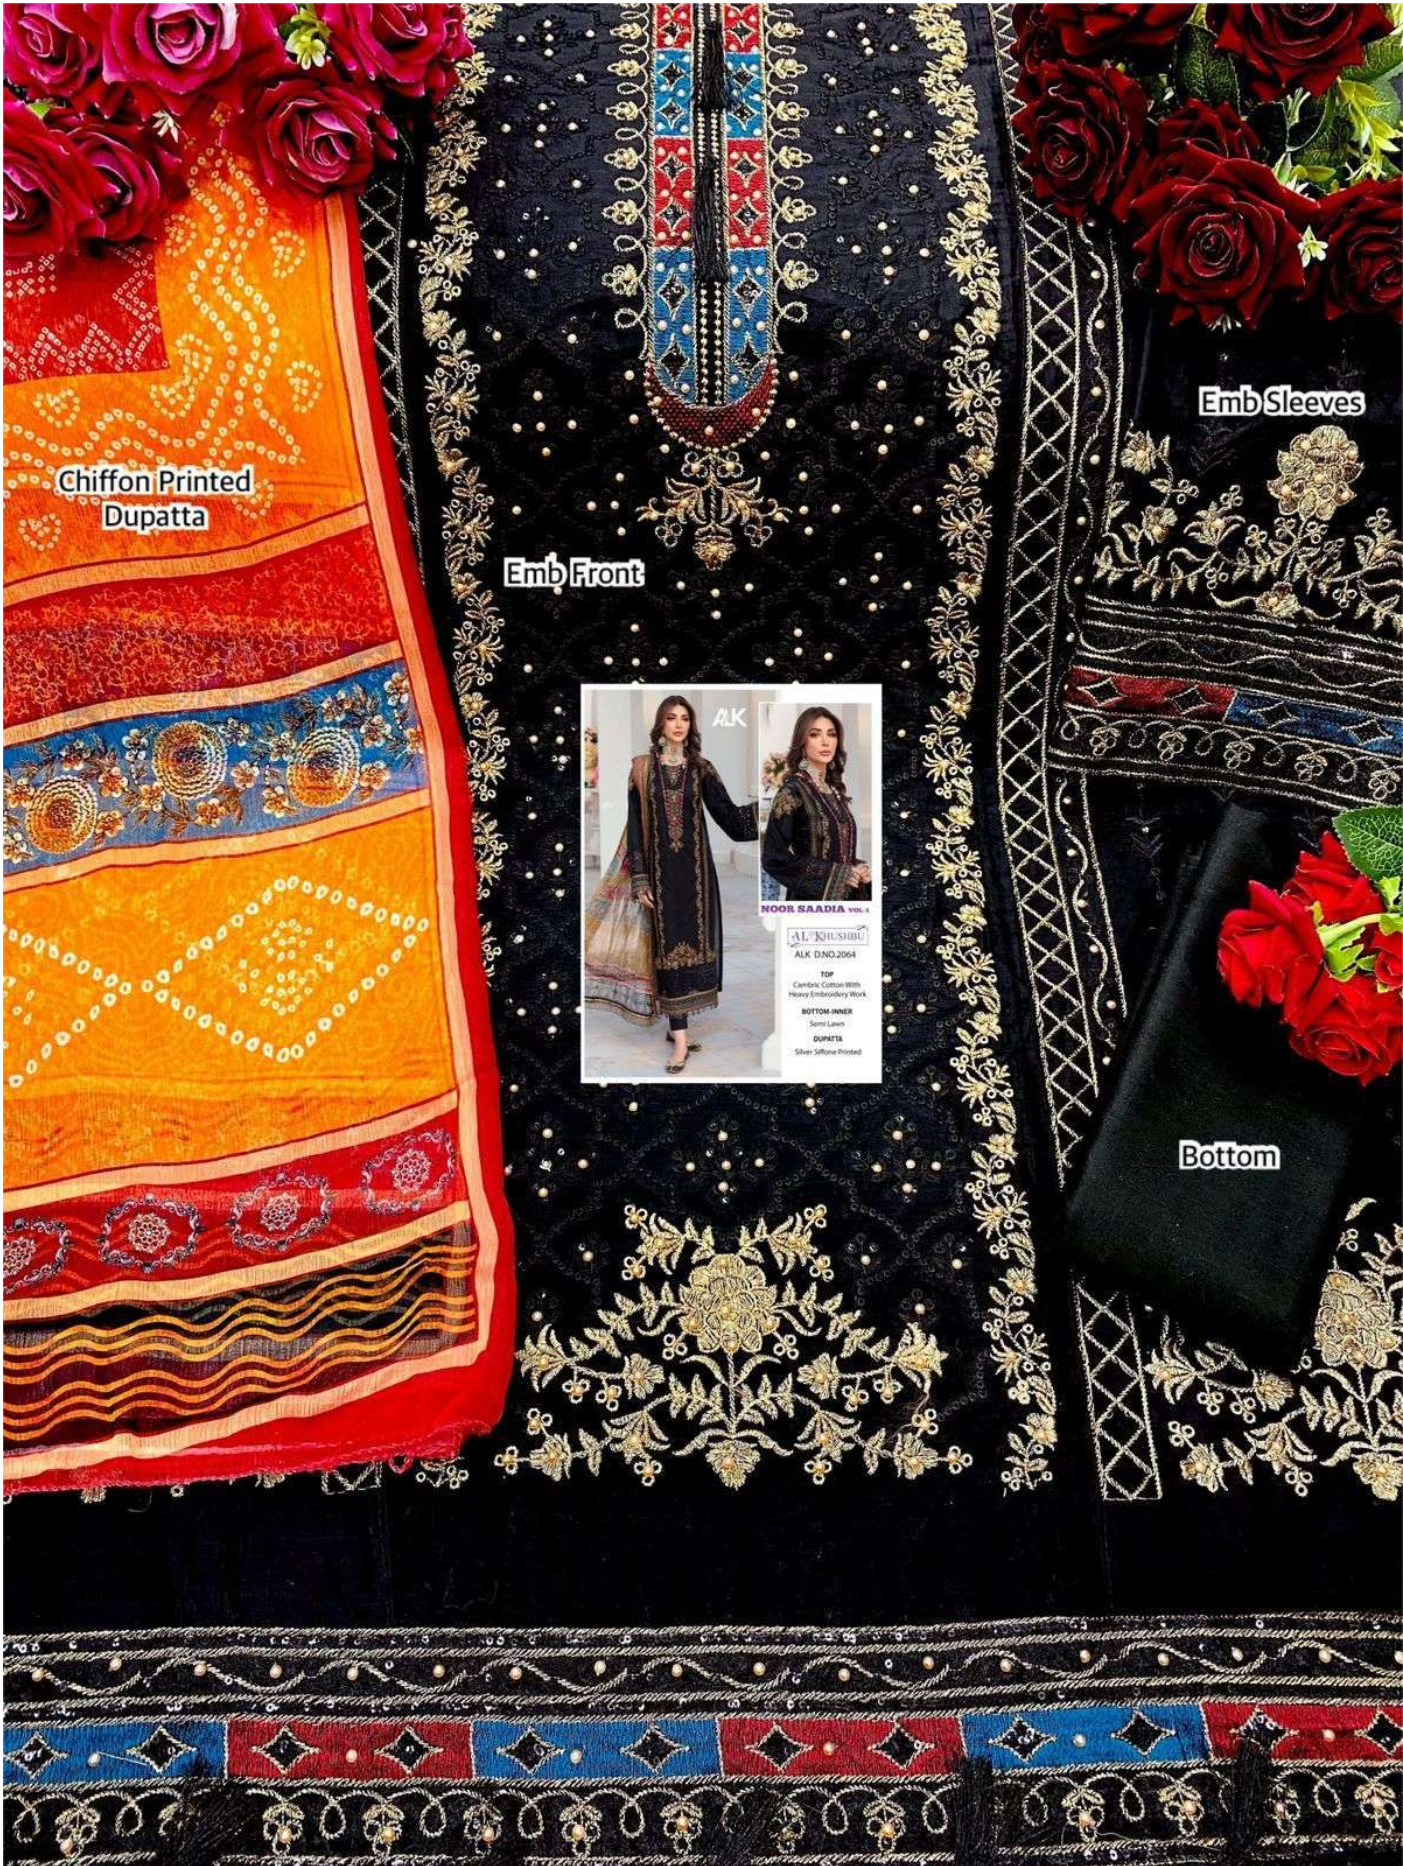

ALK

NOOR SAADIA VOL-1

AL KHUSHBU

ALK D.NO.2064

TOP

Cambric Cotton With
Heavy Embroidery Work

BOTTOM-INNER

Semi Lawn

DUPATTA

Silver Siffone Printed

Chiffon Printed
Dupatta

Emb Front

Emb Sleeves

Bottom

ALK

NOOR SAADIA VOL-1

AL KHUSHBU

ALK D.NO.2064

TOP

Cambric Cotton With
Heavy Embroidery Work

BOTTOM-INNER

Semi Lawn

DUPATTA

Silver Siffone Printed