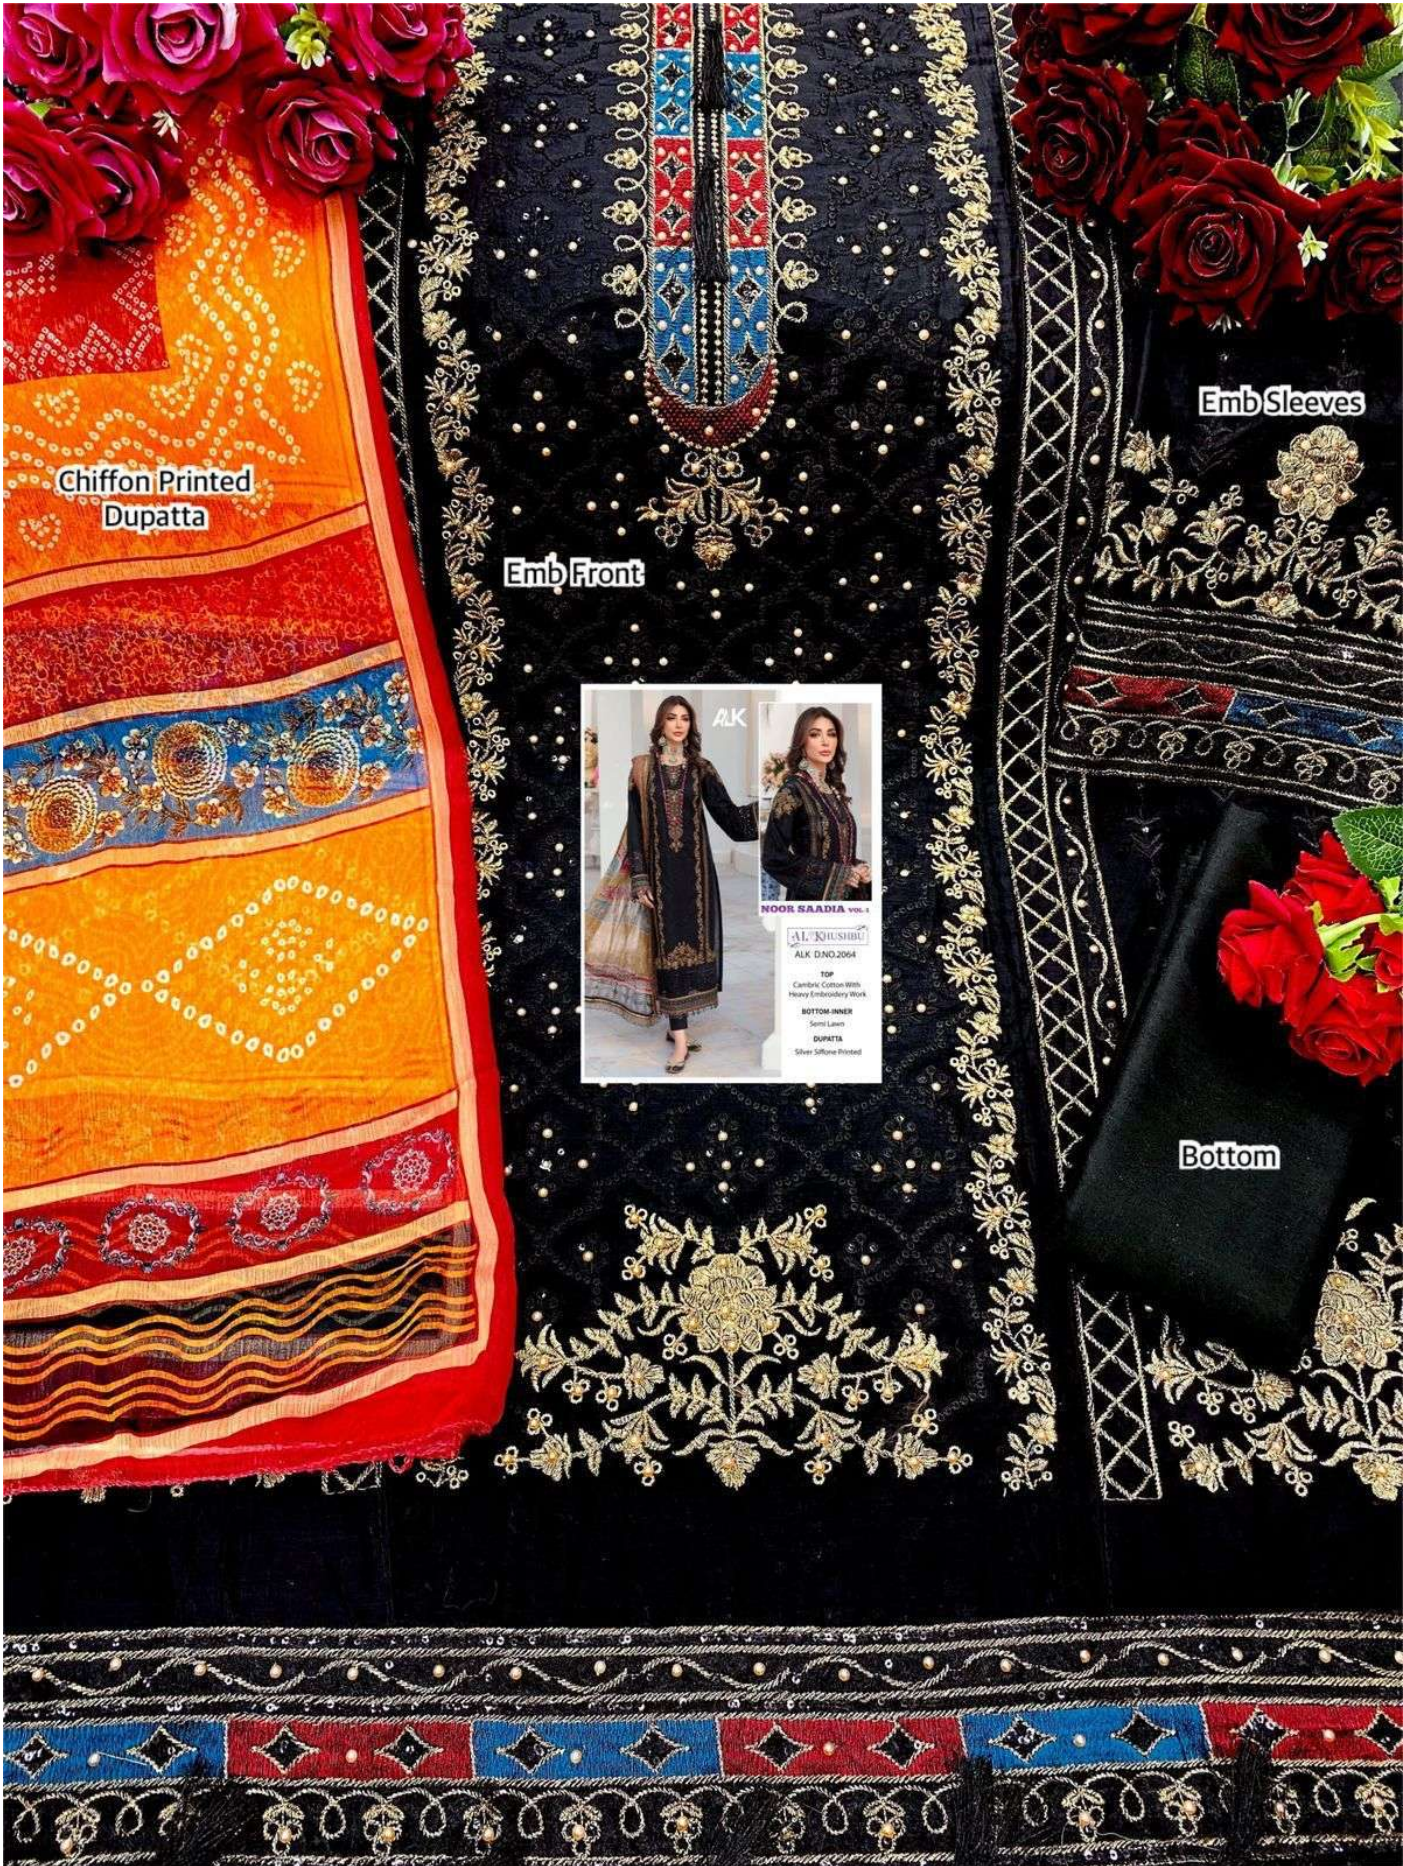

ALK

NOOR SAADIA VOL-1

AL KHUSHBU

ALK D.NO.2064

TOP

Cambric Cotton With
Heavy Embroidery Work

BOTTOM-INNER

Semi Lawn

DUPATTA

Silver Siffone Printed

Chiffon Printed
Dupatta

Emb Front

Emb Sleeves

NOOR SAADIA vol. 1
AL KHUSHBU
ALK DNO.2064
TOP
Cambri Cotton With
Heavy Embroidery Work
BOTTOM LINER
Semi Linen
DUPATTA
Silver Sifone Printed

Bottom

ALK

NOOR SAADIA VOL-1

AL KHUSHBU

ALK D.NO.2064

TOP

Cambric Cotton With
Heavy Embroidery Work

BOTTOM-INNER