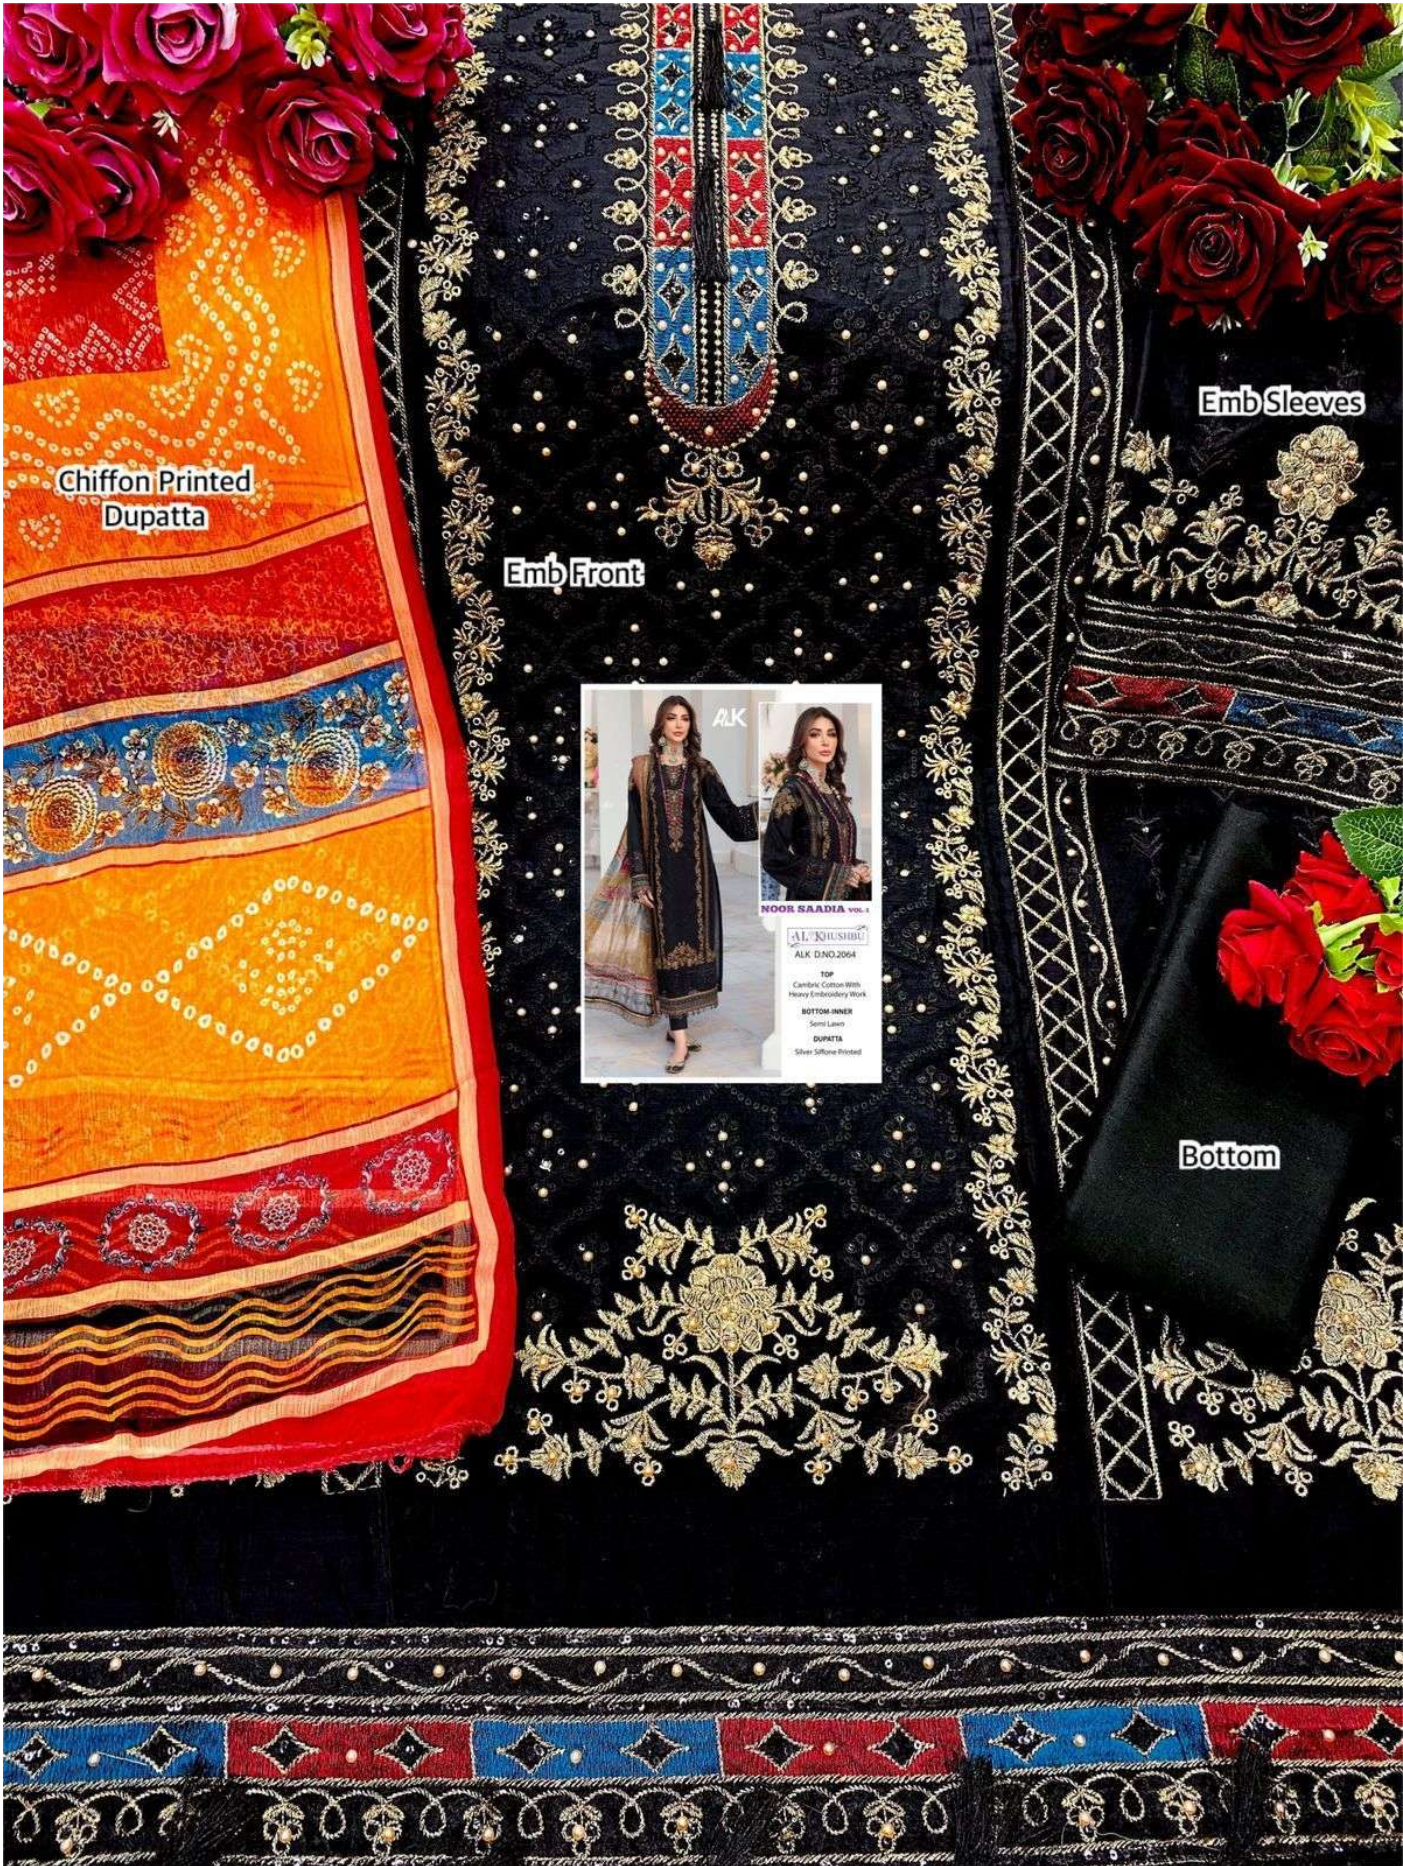

**NOOR SAADIA VOL-1**

**AL KHUSHBU**

ALK D.NO.2064

**TOP**

Cambric Cotton With  
Heavy Embroidery Work

**BOTTOM-INNER**

Semi Lawn

**DUPATTA**

Silver Siffone Printed

Chiffon Printed  
Dupatta

Emb Front

Emb Sleeves

NOOR SAADIA vol. 1  
AL KHUSHBU  
ALK DNO.2064  
TOP  
Cambri Cotton With  
Heavy Embroidery Work  
BOTTOM JINER  
Semi Linen  
DUPATTA  
Silver Sifone Printed

Bottom

ALK

**NOOR SAADIA VOL-1**

AL KHUSHBU

ALK D.NO.2064

**TOP**

Cambric Cotton With  
Heavy Embroidery Work

**BOTTOM-INNER**

Semi Lawn

**DUPATTA**

Silver Siffone Printed