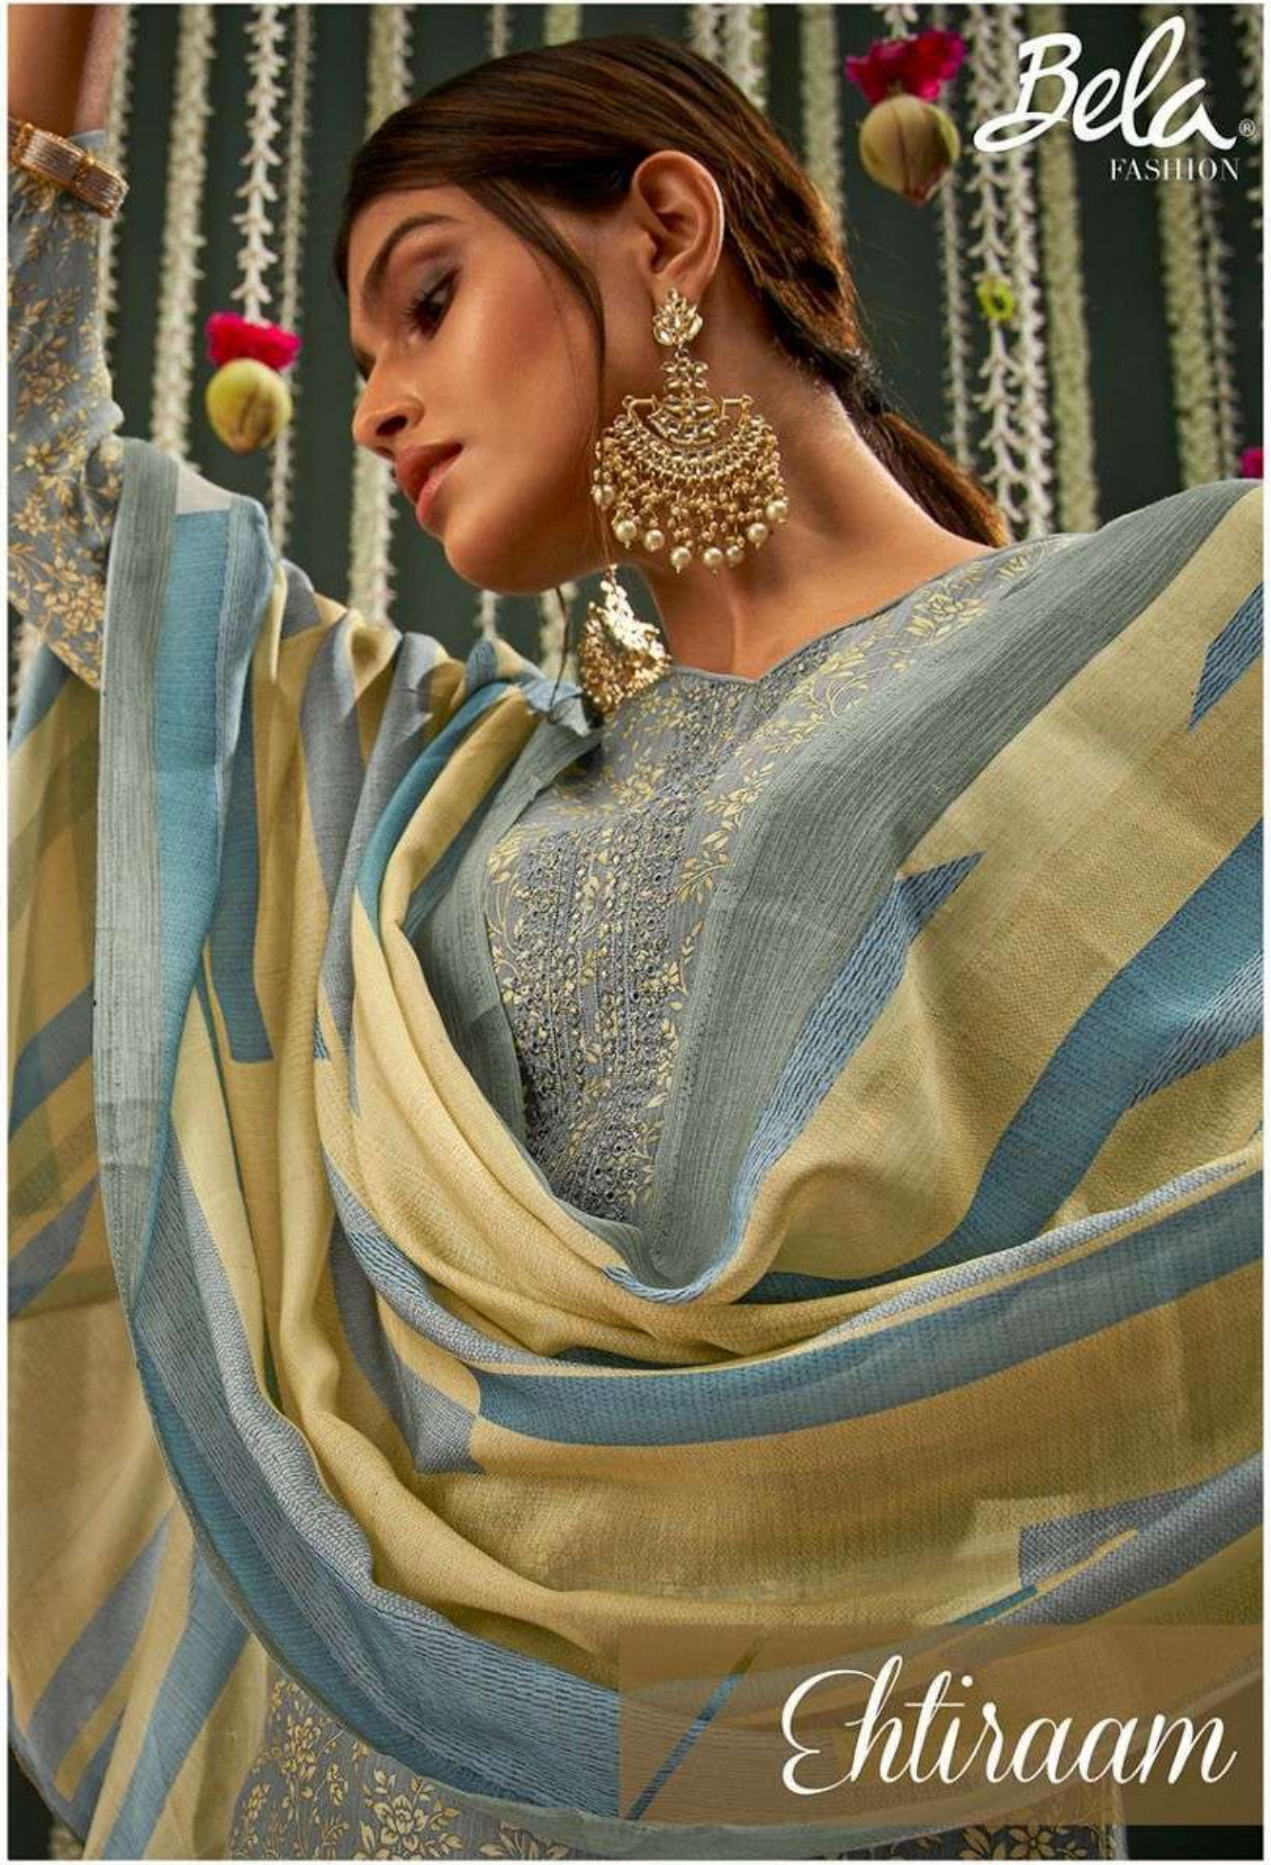

Bela[®]
FASHION

Ehtiraam

Bela[®]
FASHION

Ehtiraam

Bela[®]
FASHION

Majestic shade

Fashion is all about style and this beautiful attire is a work of art to bring.

37-17

Bela[®]
FASHION

Bela[®]
FASHION

Bela[®]
FASHION

37-23

Bela[®]
FASHION

Graceful Beauty

*A stylish but subtle colour that is perfect for any morning
events dinner in this incredible ensemble.*

37-18

Bela[®]
FASHION

Magnificent lady

*each piece from this collection is elegantly crafted and
it will truly add to your wardrobe*

37-20

37-23

Bela[®]
FASHION

Bela[®]
FASHION

Opulent Beauty

*a lotus as does with incredible embroidery marks the better option
of sophistication.*

37-19

virgin designs

*pure, heavenly designs gently crafted using the finest
virgin fabrics to look perfect for you.*