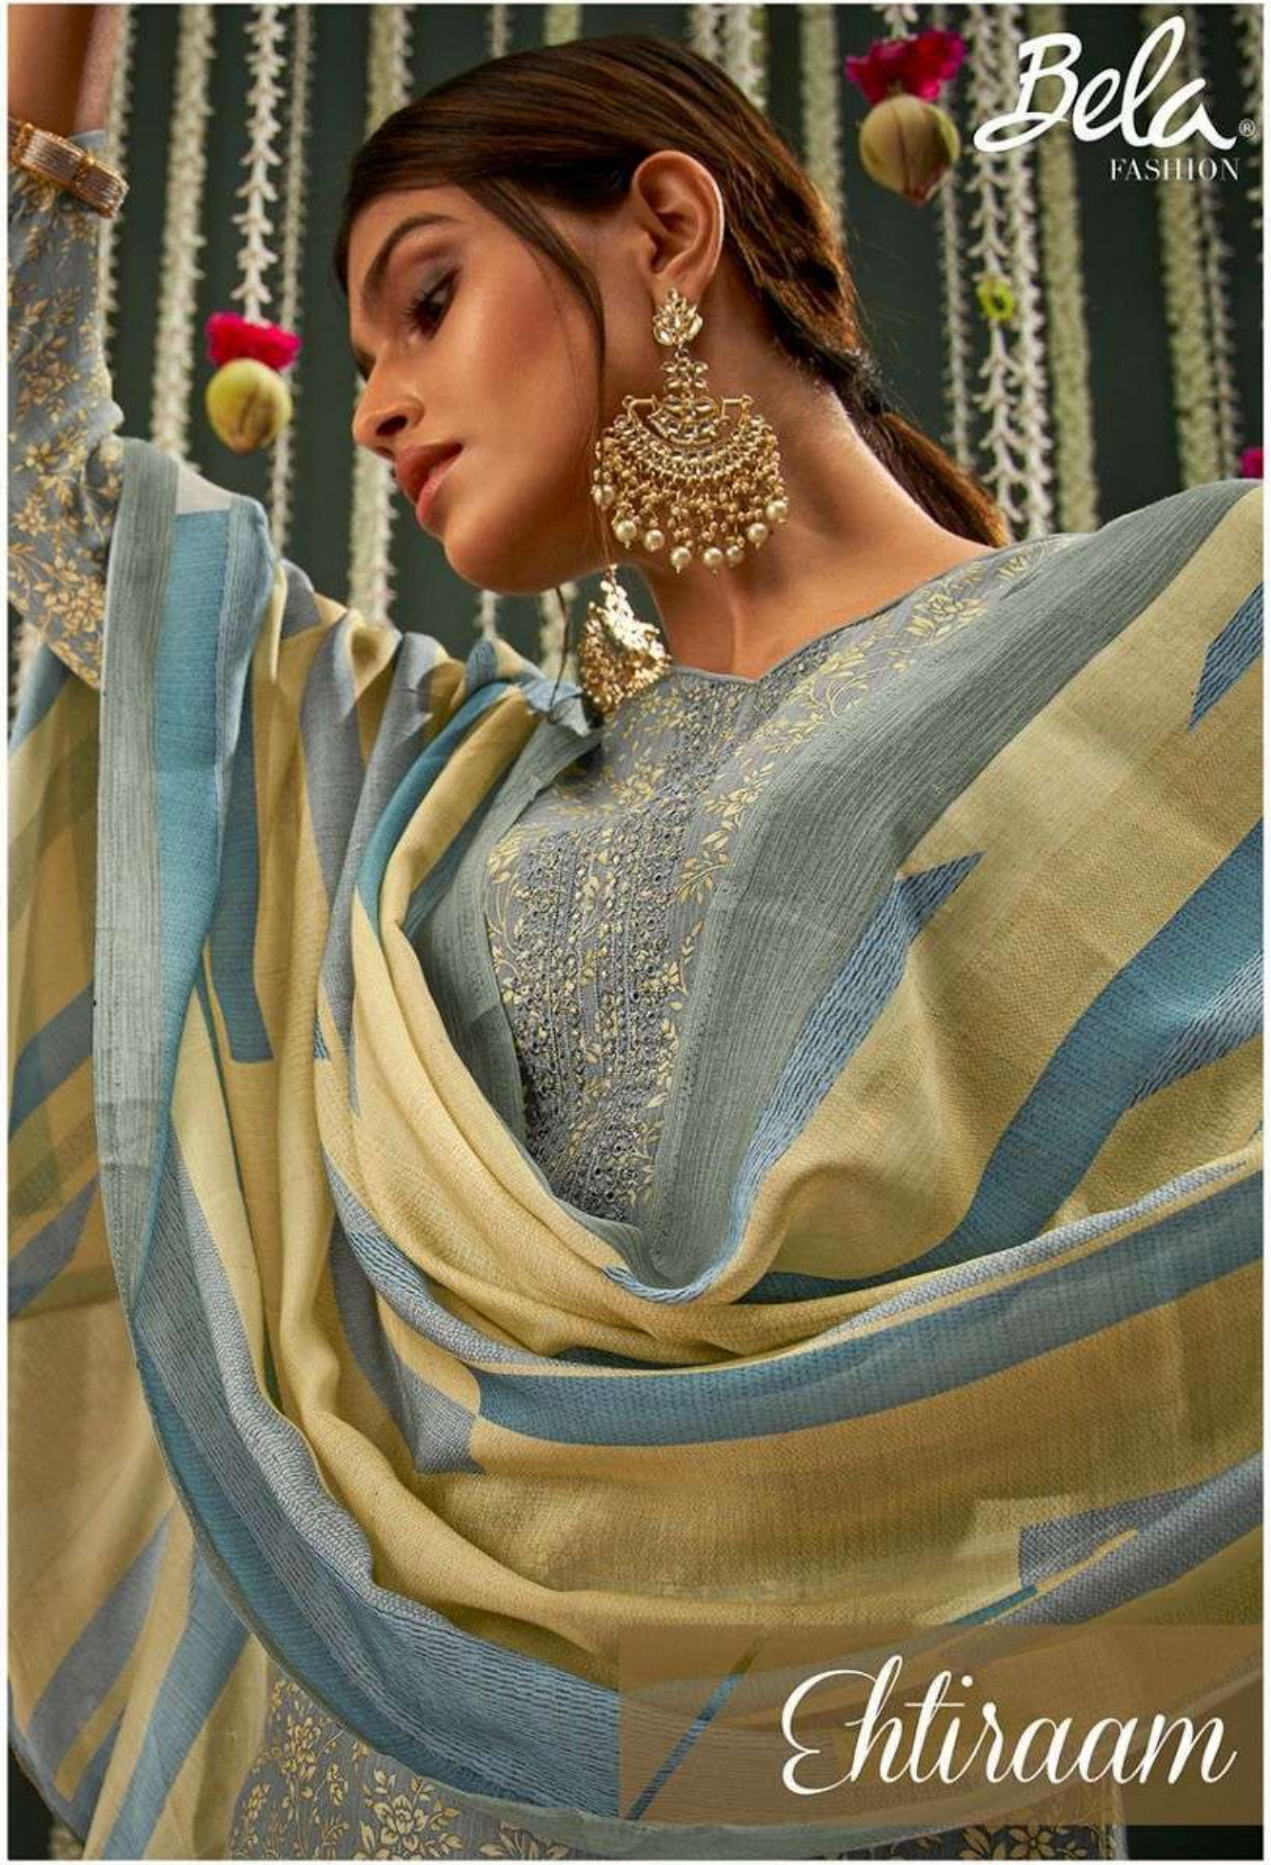

Bela[®]
FASHION

Ehtiraam

Bela[®]
FASHION

Ehtiraam

Bela[®]
FASHION

Majestic shade

Fashion is all about style and this beautiful attire is no exception.

37-17

Bela[®]
FASHION

Bela[®]
FASHION

Bela[®]
FASHION

37-23

Bela[®]
FASHION

Graceful Beauty

*A stylish but subtle colour that is perfect for any morning
events dinner in this incredible ensemble.*

37-18

Bela[®]
FASHION

Magnificent lady

*each piece from this collection is elegantly crafted and
it will truly add to your wardrobe*

37-20

37-23

Bela®
FASHION

Bela[®]
FASHION

Opulent Beauty