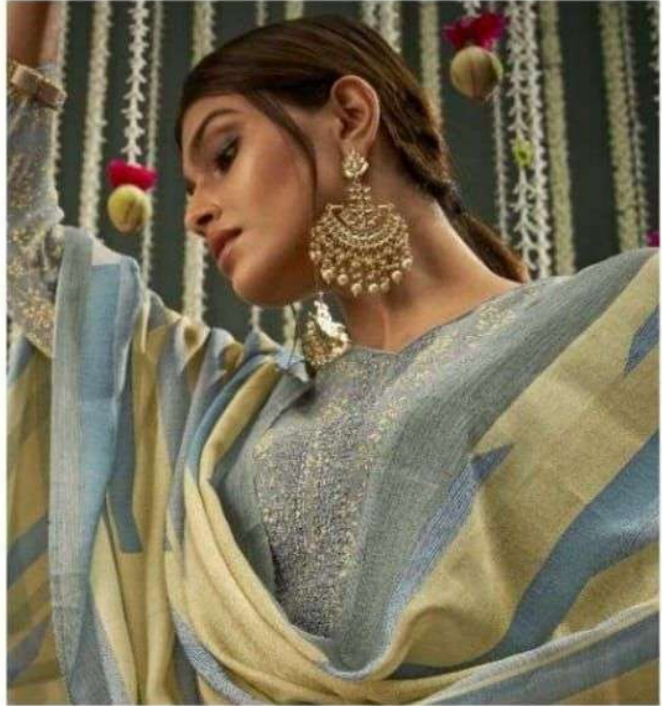

Bela[®]
FASHION

Bela[®]
FASHION

Bela[®]
FASHION

37-23

Bela[®]
FASHION

Graceful Beauty

*A stylish but subtle colour that is perfect for any morning
events dinner in this incredible ensemble.*

37-18

*a beliteous dress with incredible embroidery marks the better option
of sophistication.*

37-19

virgin designs

*pure, heavenly designs gently crafted using the finest
virgin fabrics to look perfect for you.*

37-20

37-21

37-22

Ehtiraam

Bela[®]
FASHION

DESIGN NUMBER	CATALOGUE NAME	FABRIC DETAIL	PRICE
3717	<i>Ehtiraam</i>	TOP - COTTON SILK DIGITAL PRINT DUPATTA - RUHI SILK DIGITAL PRINT BOTTOM - VISCOSE HEAVY SANTOON	1530
3718	<i>Ehtiraam</i>	TOP - COTTON SILK DIGITAL PRINT DUPATTA - RUHI SILK DIGITAL PRINT BOTTOM - VISCOSE HEAVY SANTOON	1530
3719	<i>Ehtiraam</i>	TOP - COTTON SILK DIGITAL PRINT DUPATTA - RUHI SILK DIGITAL PRINT BOTTOM - VISCOSE HEAVY SANTOON	1530
3720	<i>Ehtiraam</i>	TOP - COTTON SILK DIGITAL PRINT DUPATTA - RUHI SILK DIGITAL PRINT BOTTOM - VISCOSE HEAVY SANTOON	1530
3721	<i>Ehtiraam</i>	TOP - COTTON SILK DIGITAL PRINT DUPATTA - RUHI SILK DIGITAL PRINT BOTTOM - VISCOSE HEAVY SANTOON	1530
3722	<i>Ehtiraam</i>	TOP - COTTON SILK DIGITAL PRINT DUPATTA - RUHI SILK DIGITAL PRINT BOTTOM - VISCOSE HEAVY SANTOON	1530
3723	<i>Ehtiraam</i>	TOP - COTTON SILK DIGITAL PRINT DUPATTA - RUHI SILK DIGITAL PRINT BOTTOM - VISCOSE HEAVY SANTOON	1530