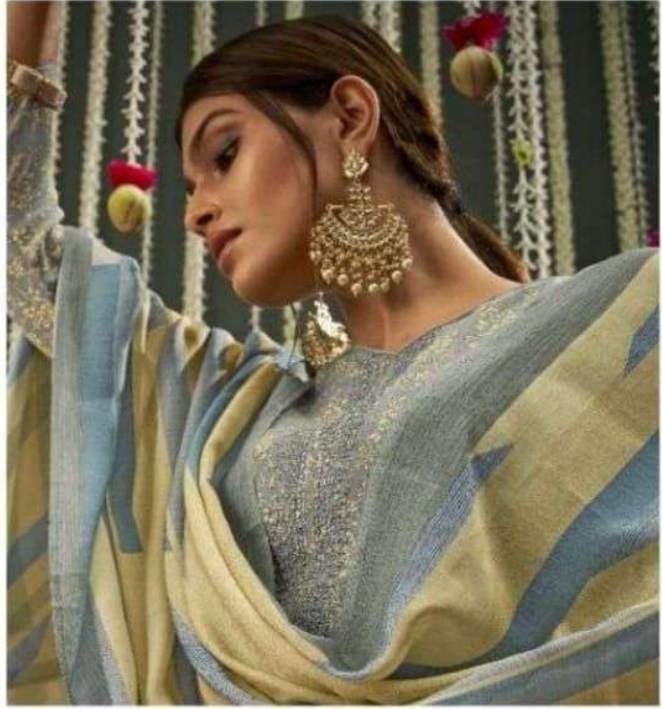

Bela[®]
FASHION

Bela[®]
FASHION

Bela[®]
FASHION

37-23

Bela[®]
FASHION

Graceful Beauty

*A stylish but subtle colour that is perfect for any morning
events dinner in this incredible ensemble.*

37-18

Bela[®]
FASHION

Magnificent lady

*each piece from this collection is elegantly crafted and
it will truly add to your wardrobe*

37-20

37-23

Bela[®]
FASHION

Bela[®]
FASHION

Opulent Beauty

*a beliteous dress with incredible embroidery marks the better option
of sophistication.*

37-19

virgin designs

*pure, heavenly designs gently crafted using the finest
virgin fabrics to look perfect for you.*

37-20

37-21

37-22

Ehtiraam

Bela[®]
FASHION

DESIGN NUMBER	CATALOGUE NAME	FABRIC DETAIL	PRICE
3717	<i>Ehtiraam</i>	TOP - COTTON SILK DIGITAL PRINT DUPATTA - RUHI SILK DIGITAL PRINT BOTTOM - VISCOSE HEAVY SANTOON	1530
3718	<i>Ehtiraam</i>	TOP - COTTON SILK DIGITAL PRINT DUPATTA - RUHI SILK DIGITAL PRINT BOTTOM - VISCOSE HEAVY SANTOON	1530
3719	<i>Ehtiraam</i>	TOP - COTTON SILK DIGITAL PRINT DUPATTA - RUHI SILK DIGITAL PRINT BOTTOM - VISCOSE HEAVY SANTOON	1530
3720	<i>Ehtiraam</i>	TOP - COTTON SILK DIGITAL PRINT DUPATTA - RUHI SILK DIGITAL PRINT BOTTOM - VISCOSE HEAVY SANTOON	1530
3721	<i>Ehtiraam</i>	TOP - COTTON SILK DIGITAL PRINT DUPATTA - RUHI SILK DIGITAL PRINT BOTTOM - VISCOSE HEAVY SANTOON	1530
3722	<i>Ehtiraam</i>	TOP - COTTON SILK DIGITAL PRINT DUPATTA - RUHI SILK DIGITAL PRINT BOTTOM - VISCOSE HEAVY SANTOON	1530
3723	<i>Ehtiraam</i>	TOP - COTTON SILK DIGITAL PRINT DUPATTA - RUHI SILK DIGITAL PRINT BOTTOM - VISCOSE HEAVY SANTOON	1530