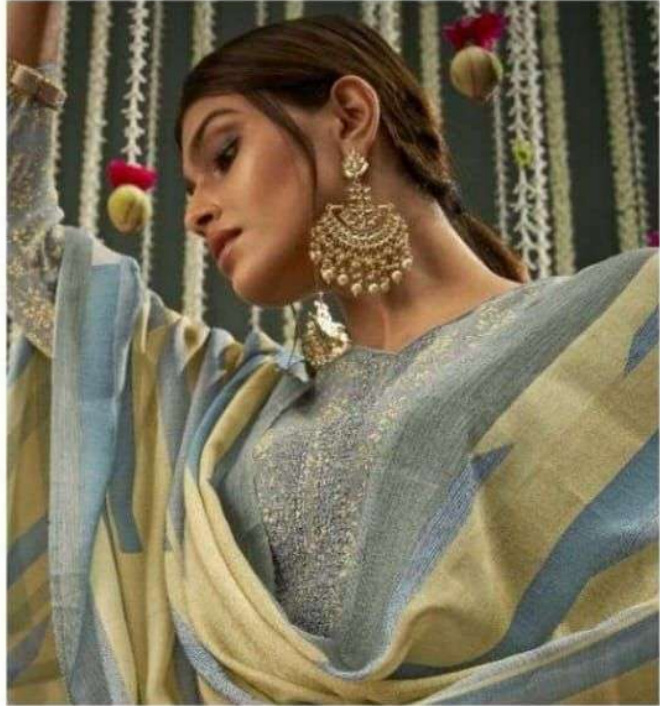

Bela[®]
FASHION

Bela[®]
FASHION

Bela[®]
FASHION

37-23

Bela[®]
FASHION

Graceful Beauty

*A stylish but subtle colour that is perfect for any morning
events dinner in this incredible ensemble.*

37-18

Bela[®]
FASHION

Magnificent lady

*each piece from this collection is elegantly crafted and
it will truly add to your wardrobe*

37-20

37-23

Bela[®]
FASHION

Bela[®]
FASHION

Opulent Beauty

37-20

37-21

37-22

Ehtiraam

Bela[®]
FASHION

DESIGN NUMBER	CATALOGUE NAME	FABRIC DETAIL	PRICE
3717	<i>Ehtiraam</i>	TOP - COTTON SILK DIGITAL PRINT DUPATTA - RUHI SILK DIGITAL PRINT BOTTOM - VISCOSE HEAVY SANTOON	1530
3718	<i>Ehtiraam</i>	TOP - COTTON SILK DIGITAL PRINT DUPATTA - RUHI SILK DIGITAL PRINT BOTTOM - VISCOSE HEAVY SANTOON	1530
3719	<i>Ehtiraam</i>	TOP - COTTON SILK DIGITAL PRINT DUPATTA - RUHI SILK DIGITAL PRINT BOTTOM - VISCOSE HEAVY SANTOON	1530
3720	<i>Ehtiraam</i>	TOP - COTTON SILK DIGITAL PRINT DUPATTA - RUHI SILK DIGITAL PRINT BOTTOM - VISCOSE HEAVY SANTOON	1530
3721	<i>Ehtiraam</i>	TOP - COTTON SILK DIGITAL PRINT DUPATTA - RUHI SILK DIGITAL PRINT BOTTOM - VISCOSE HEAVY SANTOON	1530
3722	<i>Ehtiraam</i>	TOP - COTTON SILK DIGITAL PRINT DUPATTA - RUHI SILK DIGITAL PRINT BOTTOM - VISCOSE HEAVY SANTOON	1530
3723	<i>Ehtiraam</i>	TOP - COTTON SILK DIGITAL PRINT DUPATTA - RUHI SILK DIGITAL PRINT BOTTOM - VISCOSE HEAVY SANTOON	1530