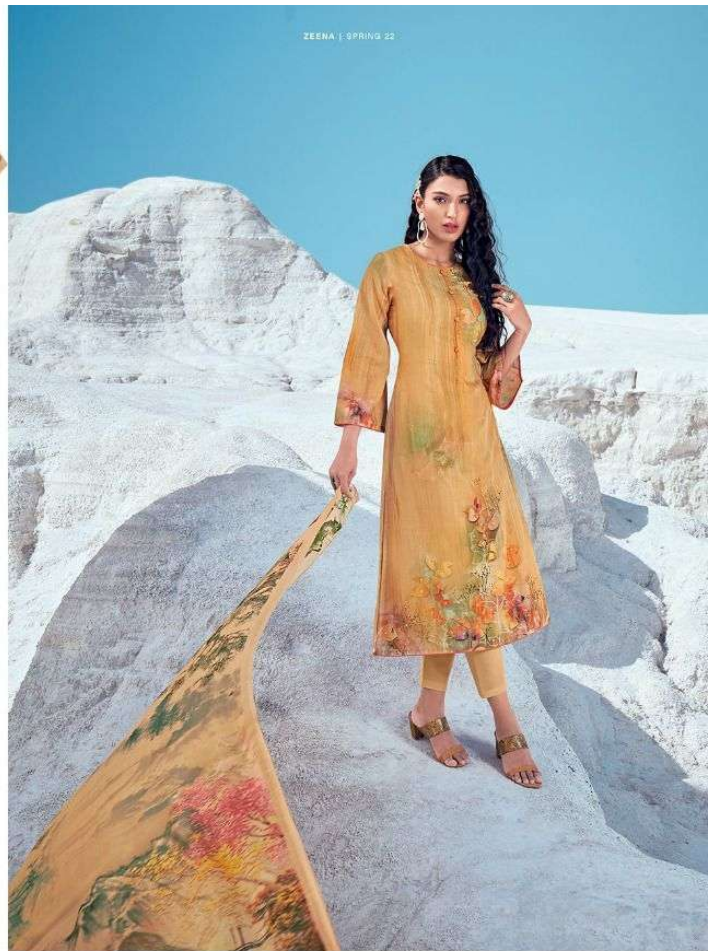

STIMAR®  
| SPRING 22 |  
*Zeena*

glossy-zeena-cotton-salwar-suits

glossy-zeena-cotton-salwar-suits

ZEENA | SPRING 22

ZN | 5410

glossy-zeena-cotton-salwar-suits

ZEENA | SPRING 22

SIMAR®

ZN | 5411

glossy-zeena-cotton-salwar-suits