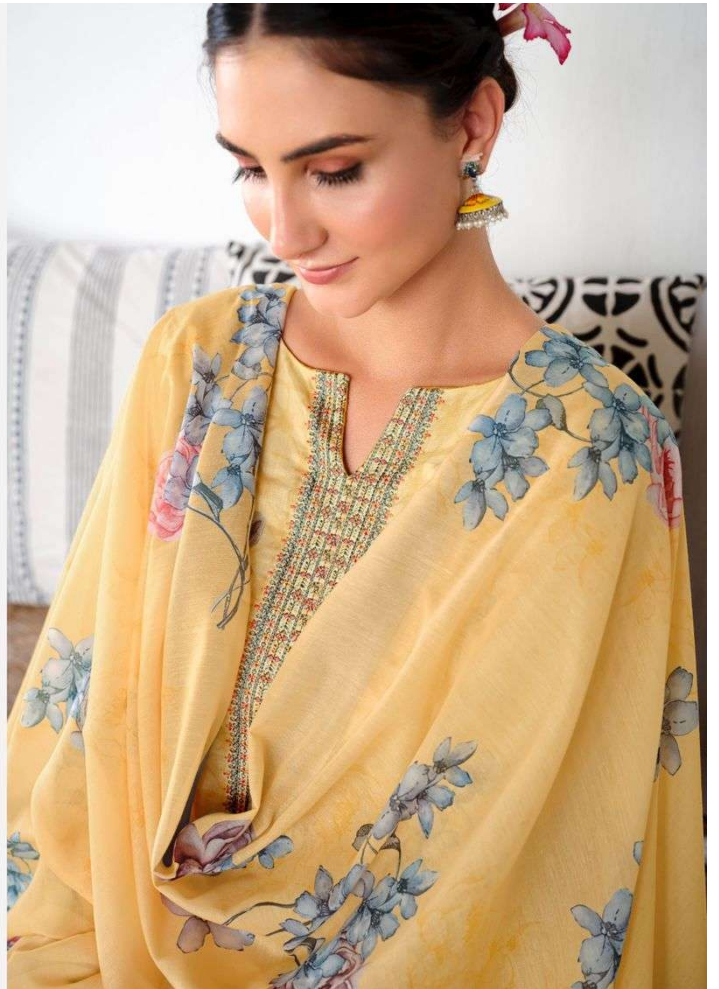

MOGRA | 18003