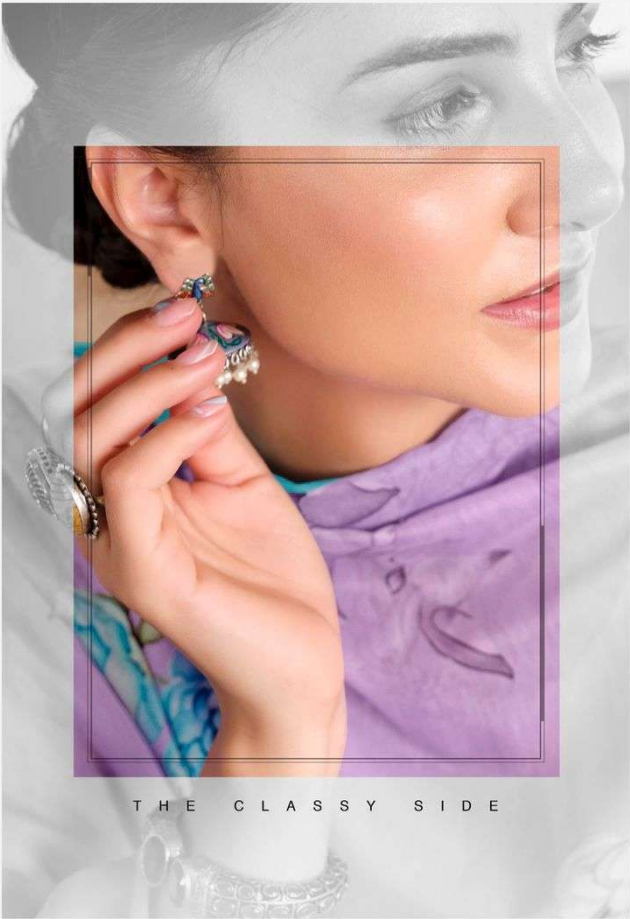

ممتاز آرٹس
MUMTAZ ARTS®
Regency de Luxe