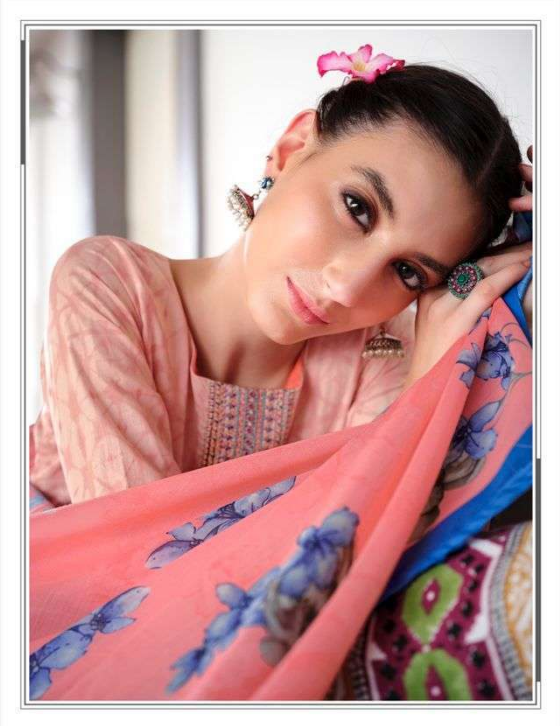

ممتاز آرٹس
MUMTAZ ARTS®
Purveyors to Royalty