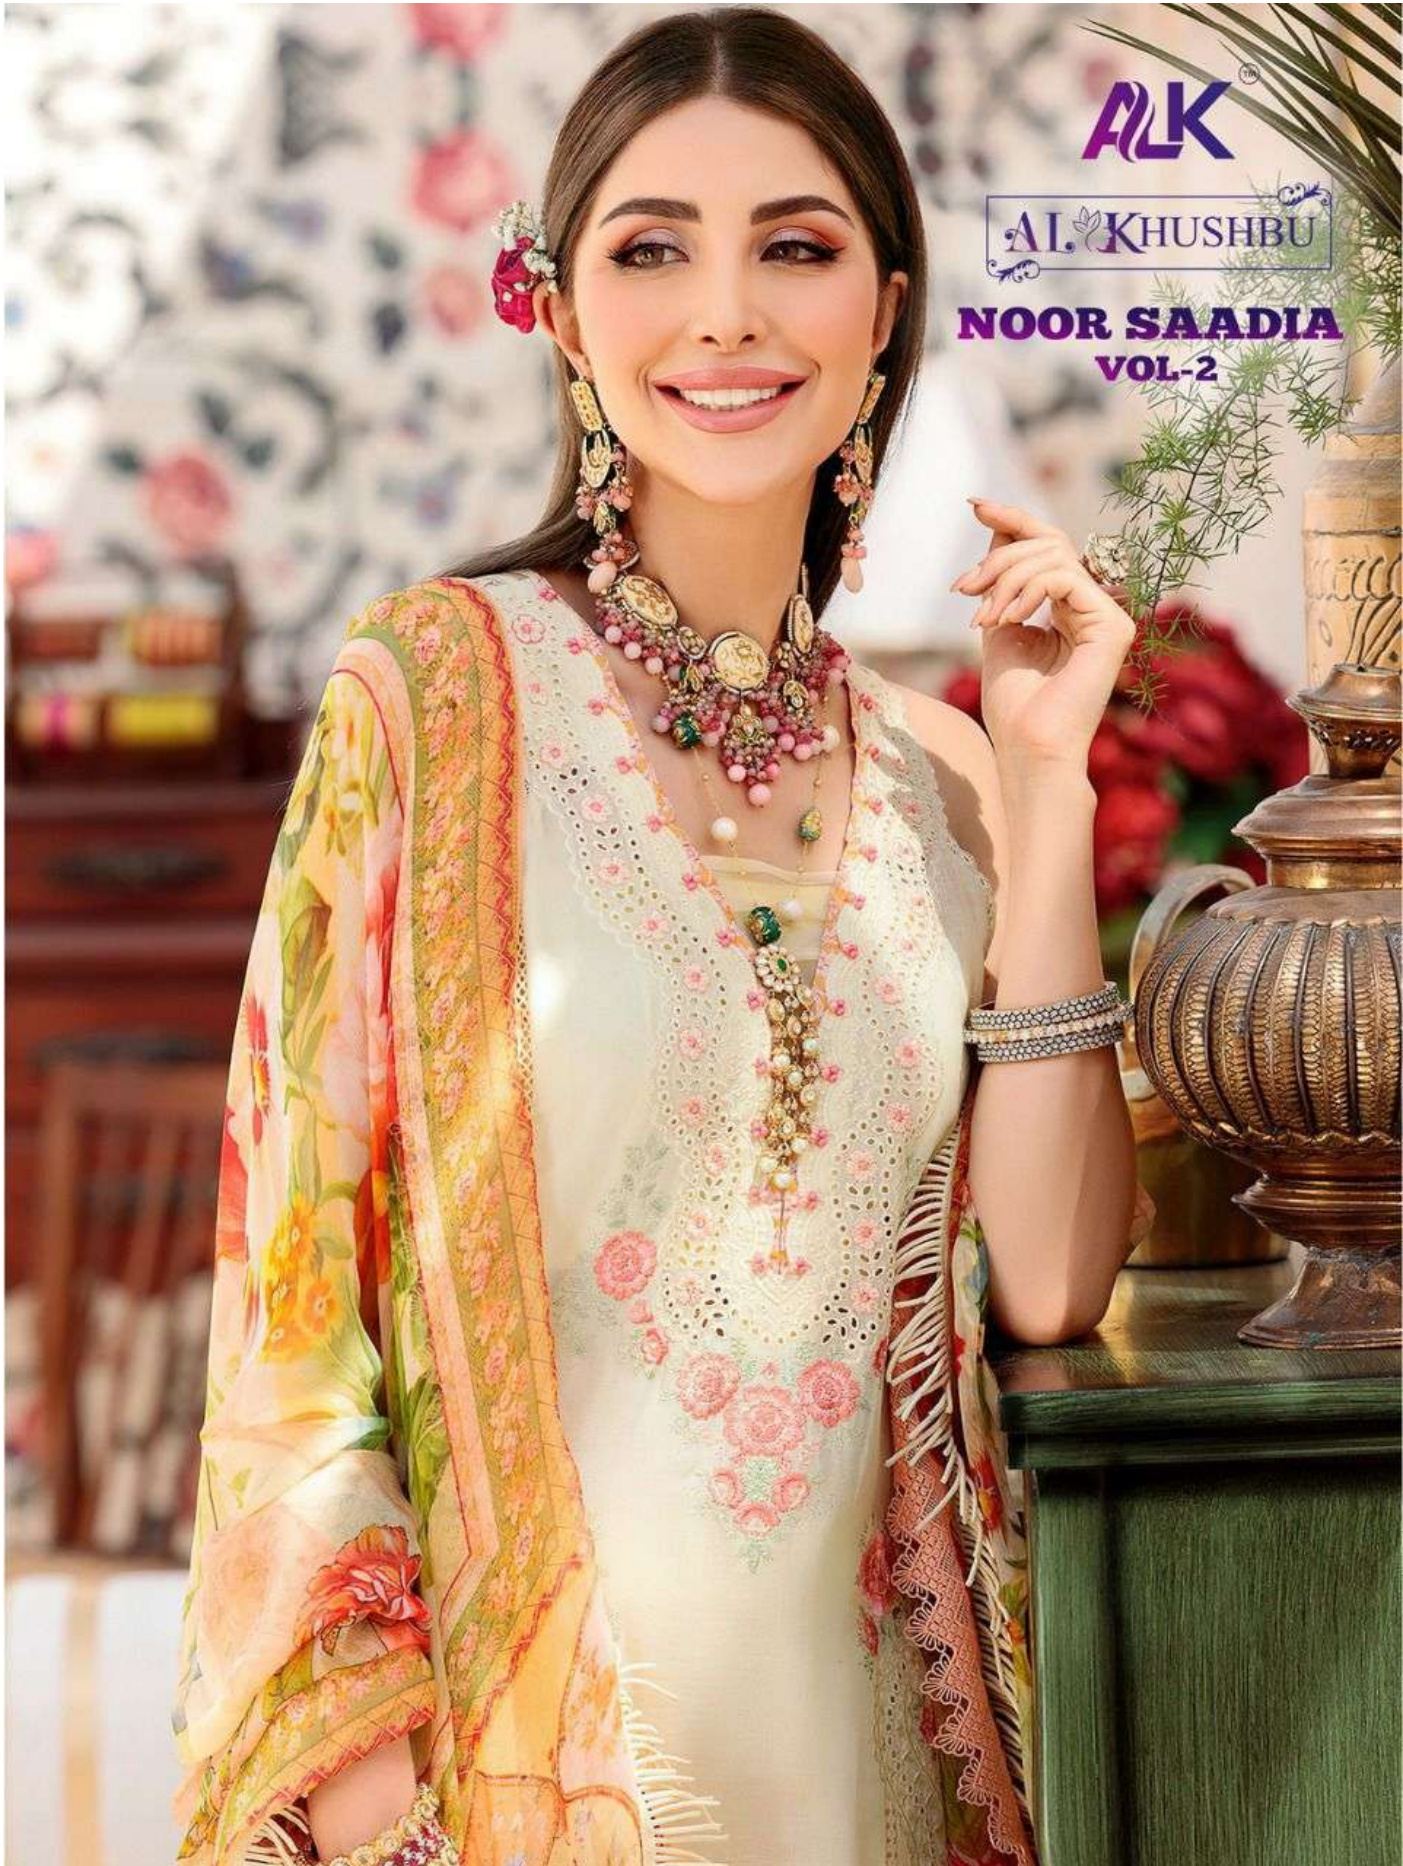

ALKTM

AL KHUSHBU

NOOR SAADIA
VOL-2

ALK

**NOOR
SAADIA VOL-2**

AL KHUSHBU

ALK D.NO.2093

TOP

Cambric Cotton With
Heavy Embroidery Work

BOTTOM-INNER

Semi Lawn

DUPATTA

Silver Siffone Printed

ALK

**NOOR
SAADIA VOL-2**

AL KHUSHBU

ALK D.NO.2092

TOP

Cambric Cotton With
Heavy Embroidery Work

BOTTOM-INNER

Semi Lawn

DUPATTA

Silver Siffone Printed

TOP :- Cambric Cotton With Heavy Embroidery Work

AL KHUSHBU

ALK D.NO.2091

TOP

Cambric Cotton With
Heavy Embroidery Work

BOTTOM-INNER

Semi Lawn

DUPATTA

Silver Siffone Printed