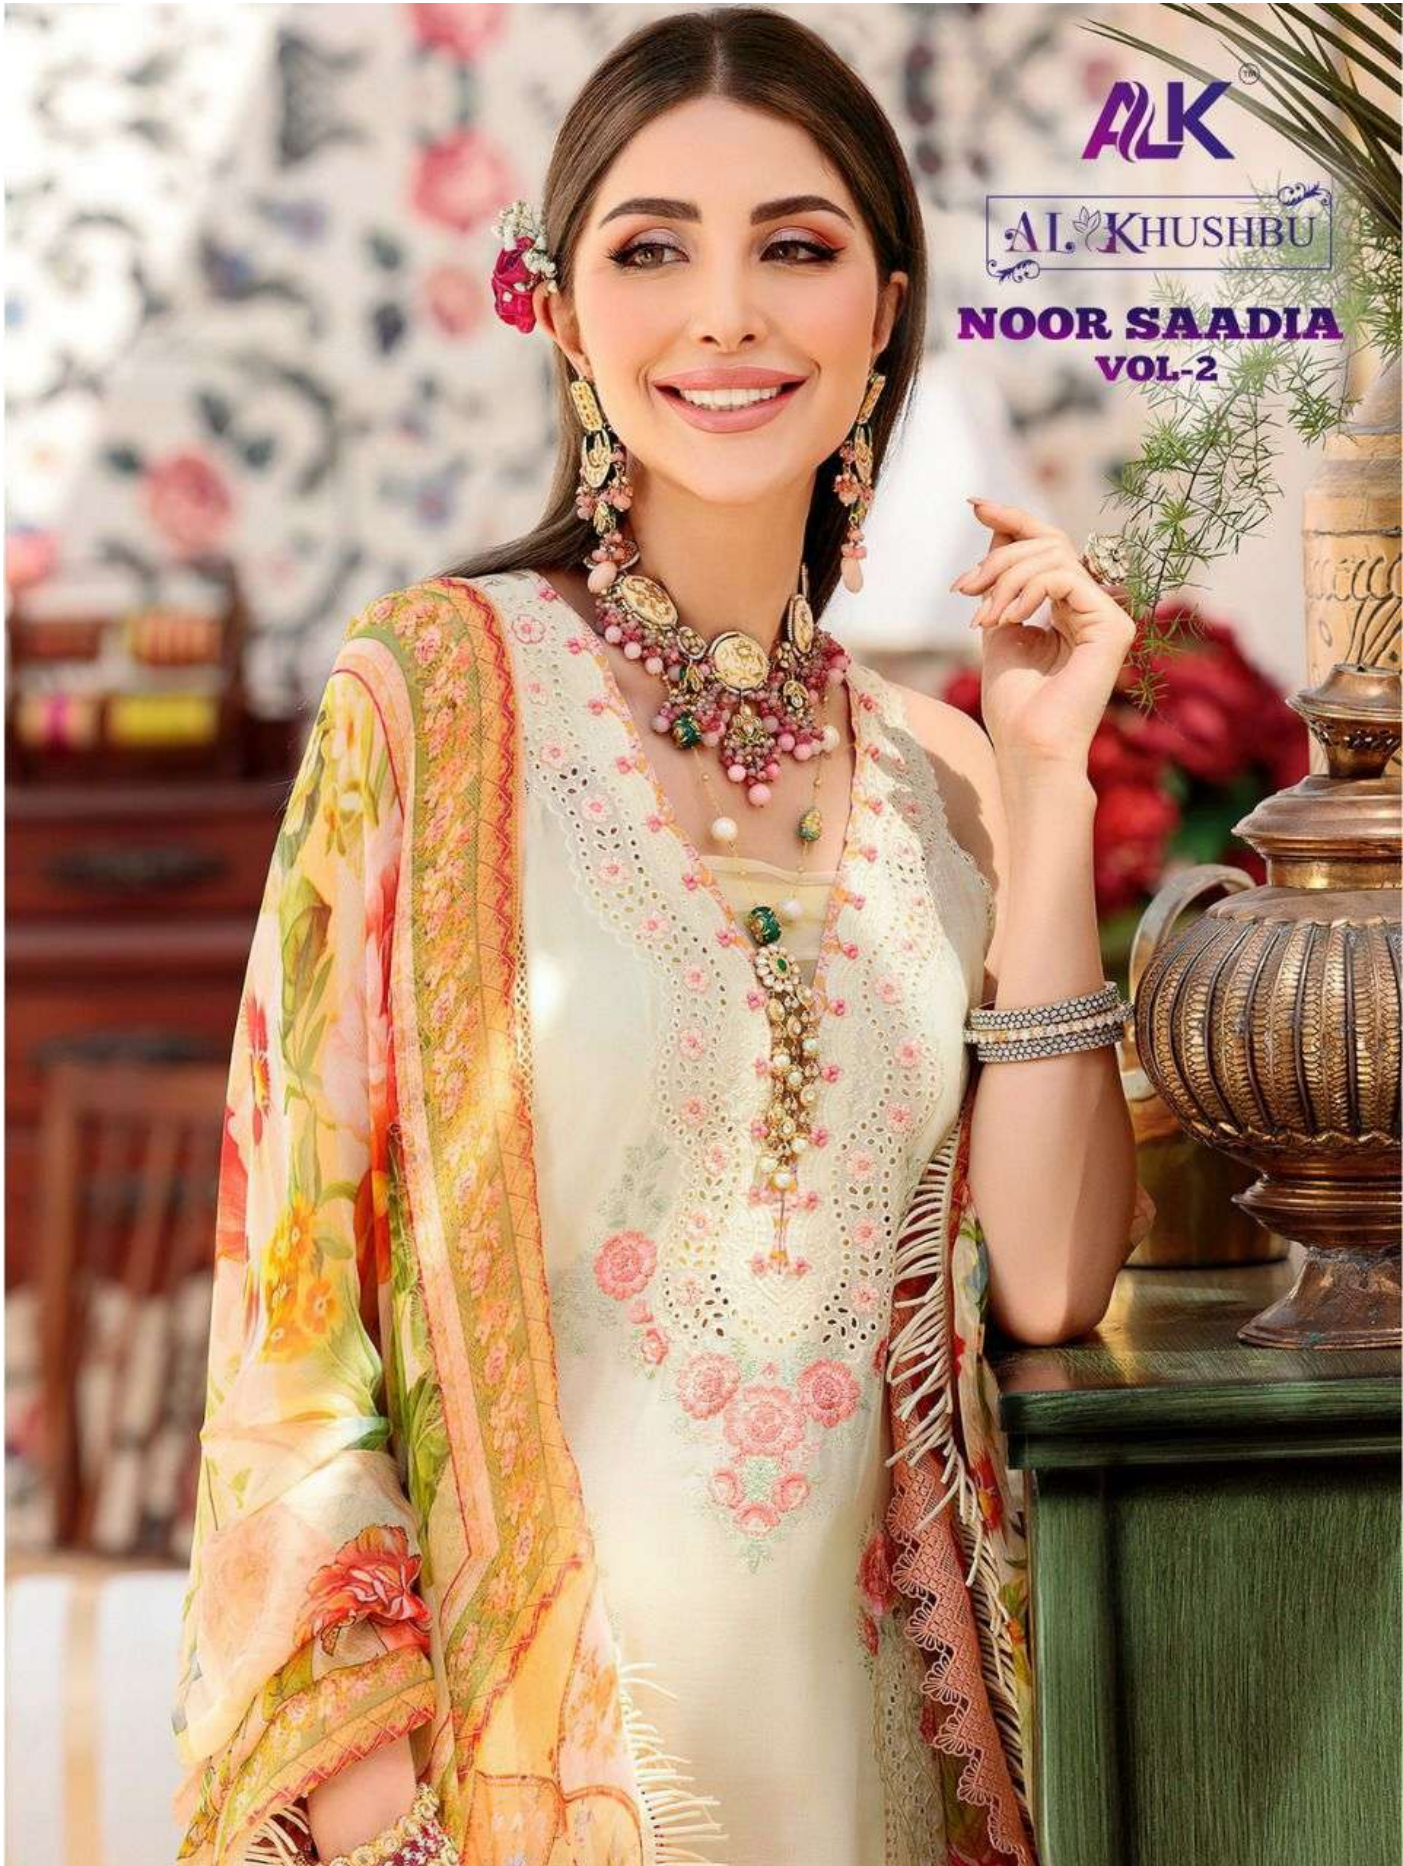

ALKTM

AL KHUSHBU

NOOR SAADIA
VOL-2

ALK

**NOOR
SAADIA VOL-2**

AL KHUSHBU

ALK D.NO.2093

TOP

Cambric Cotton With
Heavy Embroidery Work

BOTTOM-INNER

Semi Lawn

DUPATTA

Silver Siffone Printed

**NOOR
SAADIA VOL-2**

AL KHUSHBU

ALK D.NO.2092

TOP

Cambric Cotton With
Heavy Embroidery Work

BOTTOM-INNER

Semi Lawn

DUPATTA

Silver Siffone Printed

TOP :- Cambric Cotton With Heavy Embroidery Work

BOTTOM-INNER :- Semi Lawn

DUPATTA :-Silver Siffone Printed

NOOR SAADIA
VOL-2

2091

2092

2093

**NOOR
SAADIA VOL-2**

AL KHUSHBU

ALK D.NO.2091