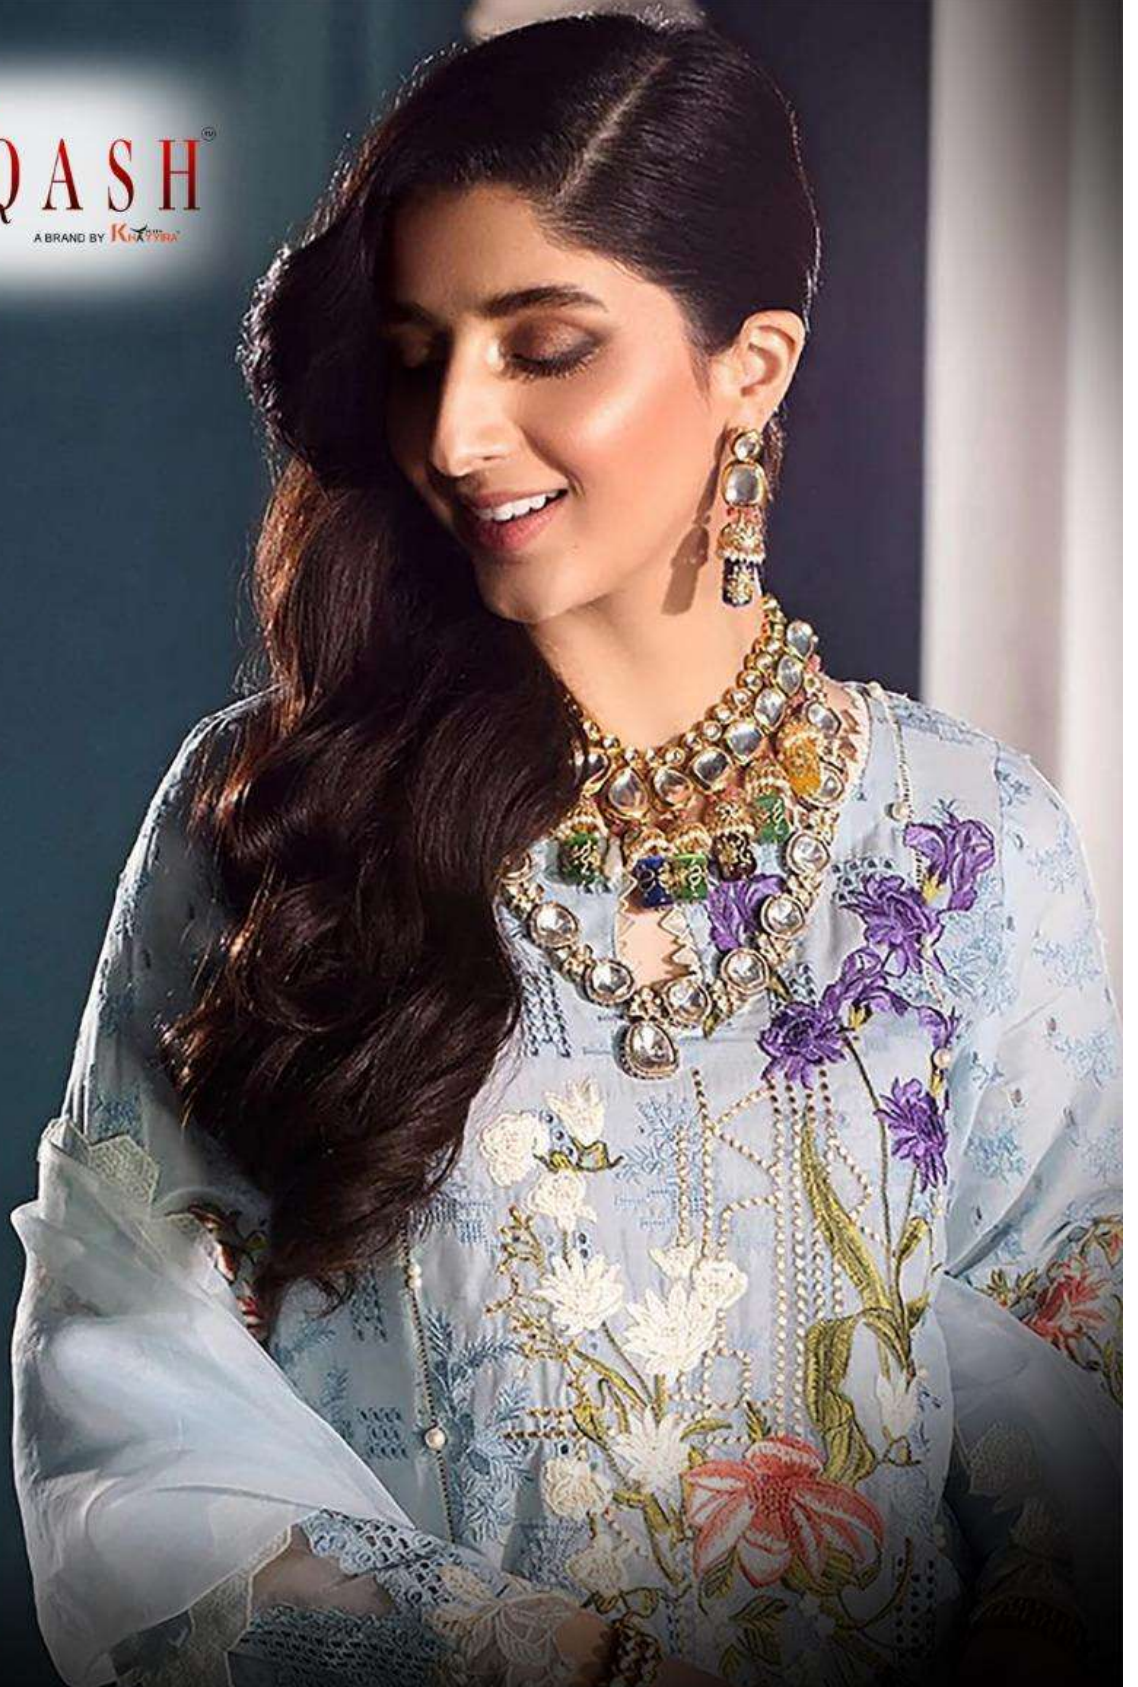

ZARQASH[®]
A BRAND BY KIRAN[®]

ELAF FESTIVE CHIKANKARI

ZARQASH[®]
A BRAND BY KAYYARA

ELAF FESTIVE CHIKANKARI

ZARQASH™
A BRAND BY KAYPIKA

Z- 2154

FEBRIC DETAILS

TOP :- Lawn Cotton Heavy Embroidered.

BOTTOM :- Seami Lawn Cotton.

DUPATTA :- Net Heavy Embroidered.

ZARQASHTM
A BRAND BY **KAYPIKA**

Z- 2153

FEBRIC DETAILS

TOP :- Lawn Cotton Heavy Embroidered.

BOTTOM :- Seami Lawn Cotton.

DUPATTA :- Net Heavy Embroidered.

ZARQASHTM
A BRAND BY KAYPIKA

Z- 2151

FEBRIC DETAILS

TOP :- Lawn Cotton Heavy Embroidered.

BOTTOM :- Seami Lawn Cotton.

DUPATTA :- Net Heavy Embroidered.

ELAF FESTIVE CHIKANKARI

ZARQASH™