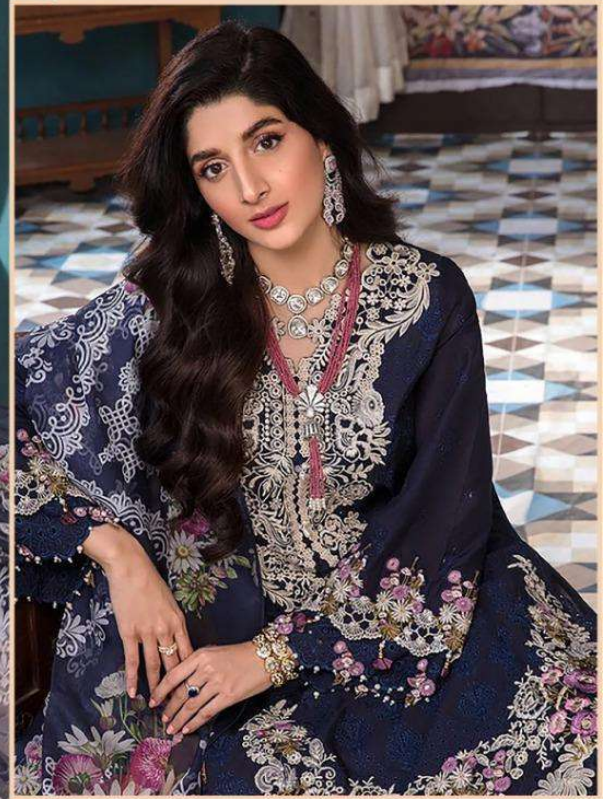

BOTTOM :- Seami Lawn Cotton.

DUPATTA :- Net Heavy Embroidered.

ZARQASHTM
A BRAND BY **KAYPIKA**

Z- 2153

FEBRIC DETAILS

TOP :- Lawn Cotton Heavy Embroidered.

BOTTOM :- Seami Lawn Cotton.

DUPATTA :- Net Heavy Embroidered.

ZARQASH™
A BRAND BY KAYPIKA

Z- 2151

FEBRIC DETAILS

TOP :- Lawn Cotton Heavy Embroidered.

BOTTOM :- Seami Lawn Cotton.

DUPATTA :- Net Heavy Embroidered.

ELAF FESTIVE CHIKANKARI

ZARQASH™

Z-2151

Z-2152

Z-2153

Z-2154

TOP - COTTON EMBROIDERED
BOTTOM - COTTON
DUPATTA -
D.no :- 2151 & 2153 & 2154 net with embroidery
D.no :- 2152 Chiffon Digital Print

ZARQASH™
A BRAND BY KAYPIKA

Z- 2152

FEBRIC DETAILS

TOP :- Lawn Cotton Heavy Embroidered.

BOTTOM :- Seami Lawn Cotton.

DUPATTA :- Net Heavy Embroidered.