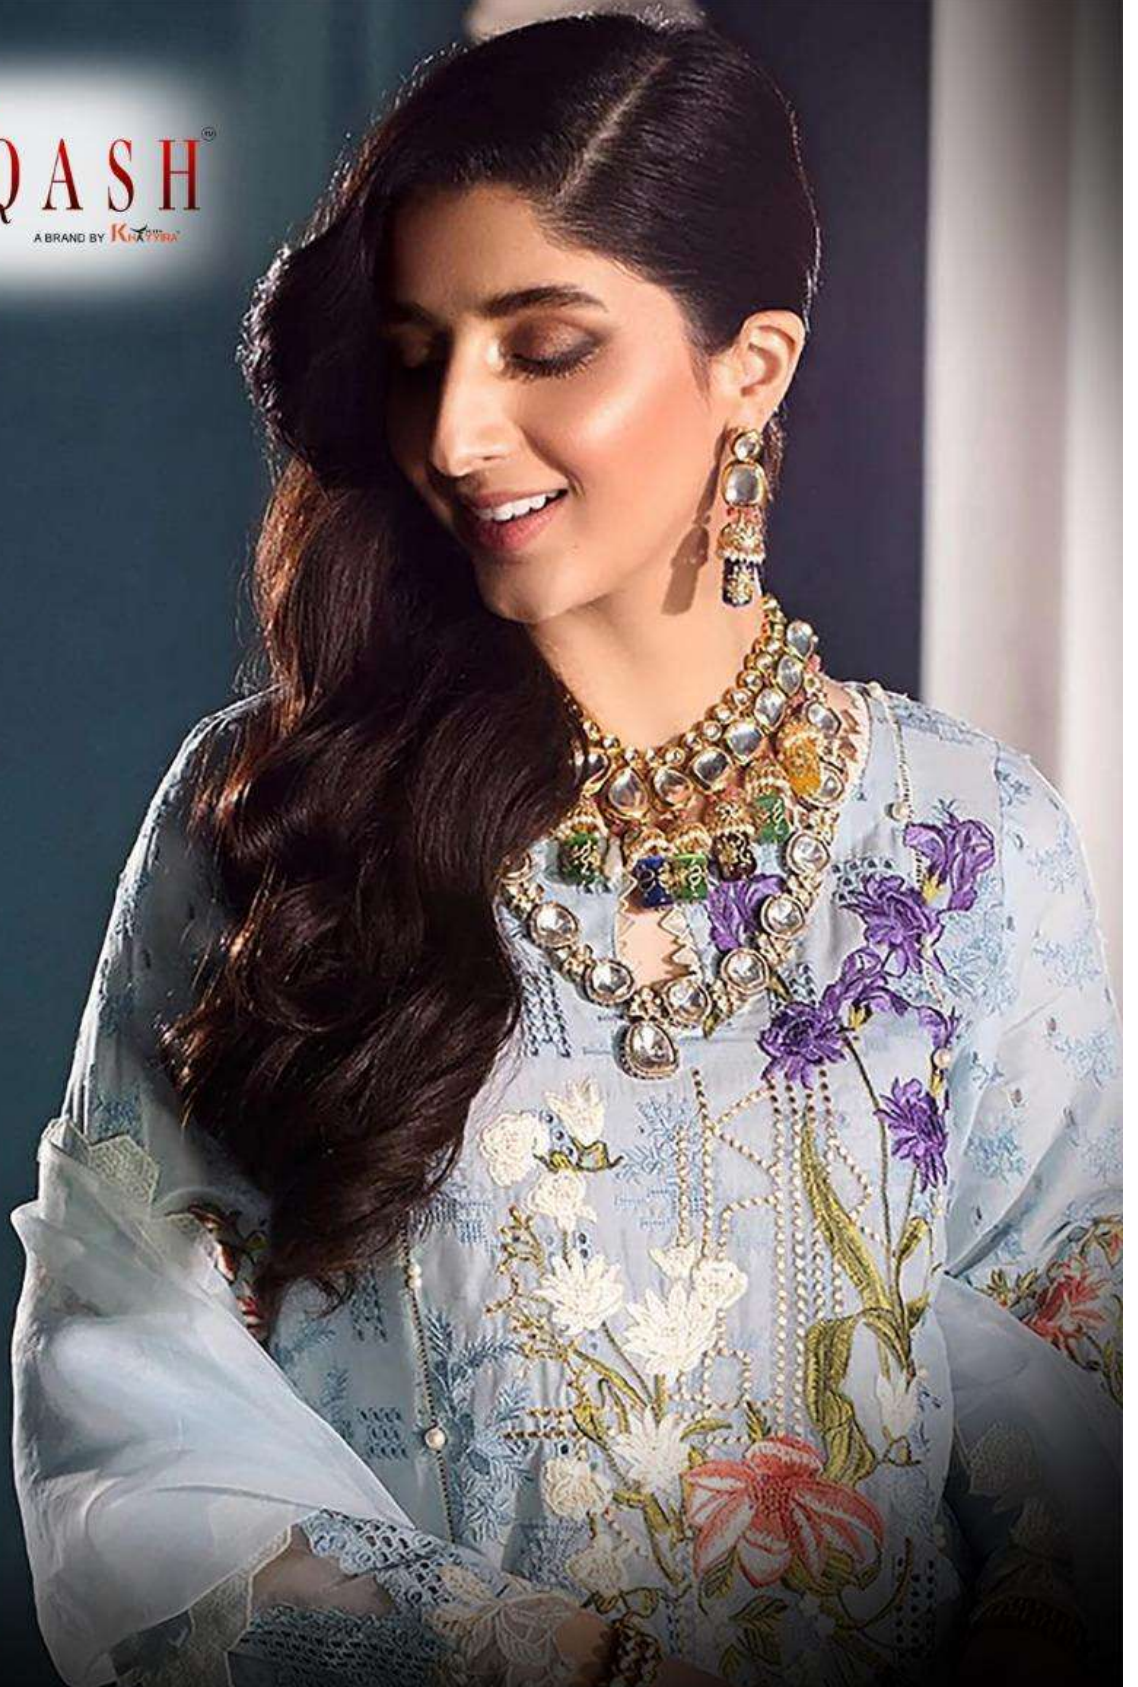

ZARQASH[®]
A BRAND BY KAYYRA[®]

ELAF FESTIVE CHIKANKARI

ZARQASH[®]
A BRAND BY KAYYRA[®]

ELAF FESTIVE CHIKANKARI

ZARQASH™
A BRAND BY KAYPIKA

Z- 2154

FEBRIC DETAILS

TOP :- Lawn Cotton Heavy Embroidered.

BOTTOM :- Seami Lawn Cotton.

DUPATTA :- Net Heavy Embroidered.

ZARQASHTM
A BRAND BY **KAYPIKA**

Z- 2153

FEBRIC DETAILS

TOP :- Lawn Cotton Heavy Embroidered.

BOTTOM :- Seami Lawn Cotton.

DUPATTA :- Net Heavy Embroidered.

ZARQASH™
A BRAND BY KAYPIKA

Z- 2151

FEBRIC DETAILS

TOP :- Lawn Cotton Heavy Embroidered.

BOTTOM :- Seami Lawn Cotton.

DUPATTA :- Net Heavy Embroidered.

ELAF FESTIVE CHIKANKARI

ZARQASH™