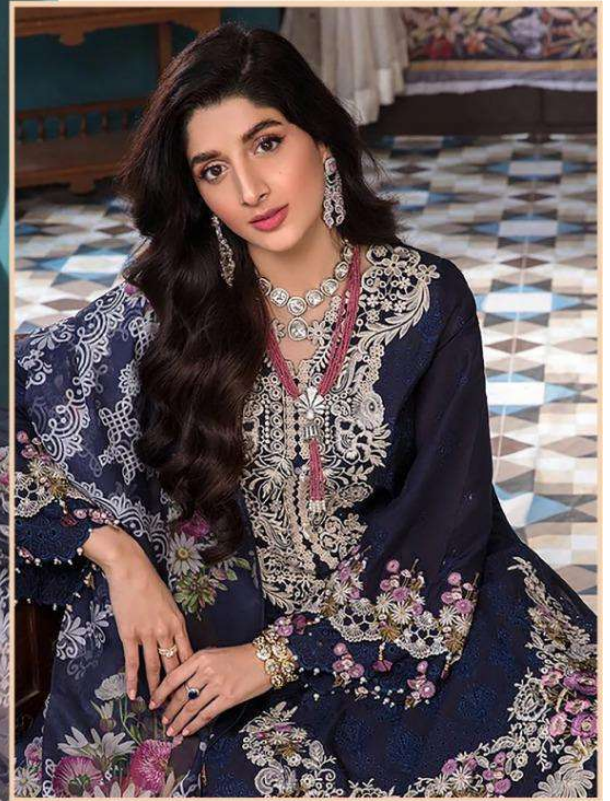

BOTTOM :- Seami Lawn Cotton.

DUPATTA :- Net Heavy Embroidered.

ZARQASHTM
A BRAND BY **KAYPIKA**

Z- 2153

FEBRIC DETAILS

TOP :- Lawn Cotton Heavy Embroidered.

BOTTOM :- Seami Lawn Cotton.

DUPATTA :- Net Heavy Embroidered.

ZARQASHTM
A BRAND BY KAYPIKA

Z- 2151

FEBRIC DETAILS

TOP :- Lawn Cotton Heavy Embroidered.

BOTTOM :- Seami Lawn Cotton.

DUPATTA :- Net Heavy Embroidered.

ELAF FESTIVE CHIKANKARI

ZARQASH™

Z-2151

Z-2152

Z-2153

Z-2154

TOP - COTTON EMBROIDERED
BOTTOM - COTTON
DUPATTA -
D.no :- 2151 & 2153 & 2154 net with embroidery
D.no :- 2152 Chiffon Digital Print

ZARQASH™
A BRAND BY KAYPIKA

Z- 2152

FEBRIC DETAILS

TOP :- Lawn Cotton Heavy Embroidered.

BOTTOM :- Seami Lawn Cotton.

DUPATTA :- Net Heavy Embroidered.