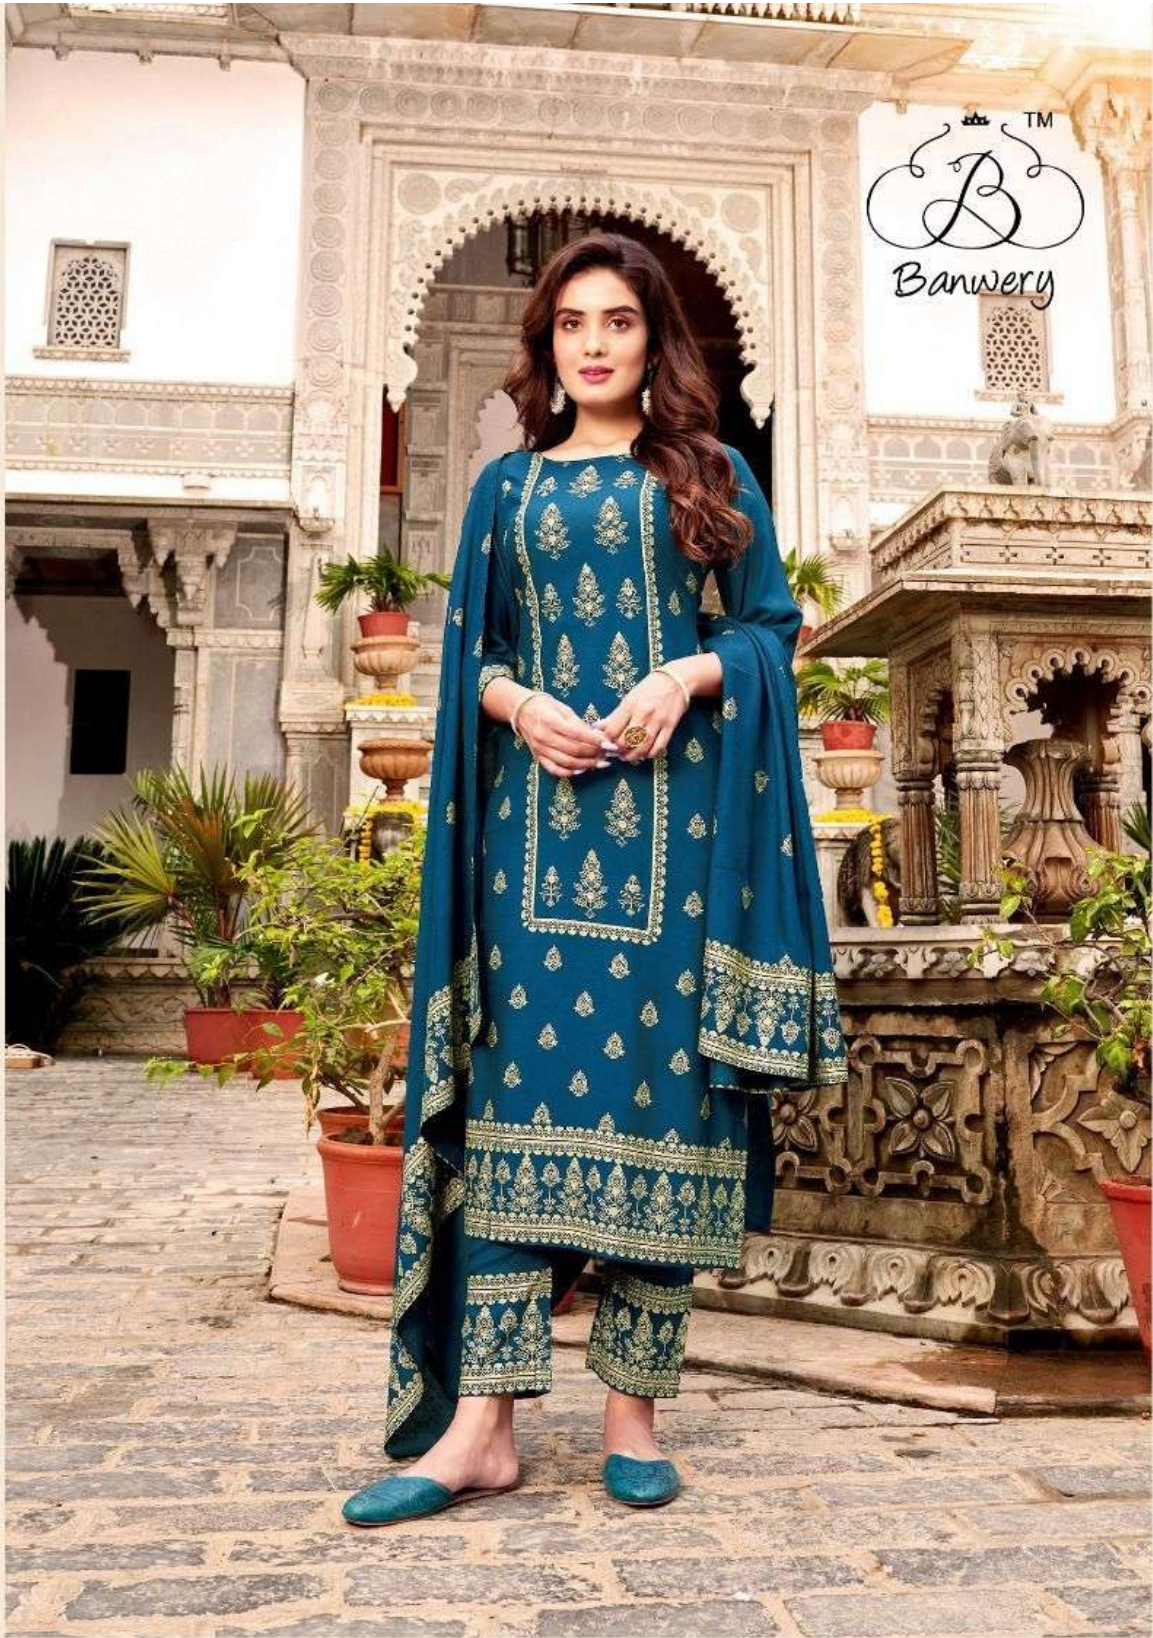

banwery-parishi-rayon-kurti-with-bottom

EMBRACE ONE OF  
THE PUREST  
TRENDS THIS  
SEASON

HAUTE COUTURE

code  1001

BRIGHT SPARK

code  1003

banwery-parishi-rayon-kurti-with-bottom

<sup>TM</sup>  
*B*  
Banwery

## QUEEN IN STYLE

SIMPLE WITHOUT LETTING GO OF ELEGANCE & TRADITION  
WITH NATURAL FABRICS

code  1002

banwery-parishi-rayon-kurti-with-bottom

banwery-parishi-rayon-kurti-with-bottom

banwery-parishi-rayon-kurti-with-bottom

## QUEEN IN STYLE

SIMPLE WITHOUT LETTING GO OF ELEGANCE & TRADITION  
WITH NATURAL FABRICS

code  1002

banwery-parishi-rayon-kurti-with-bottom