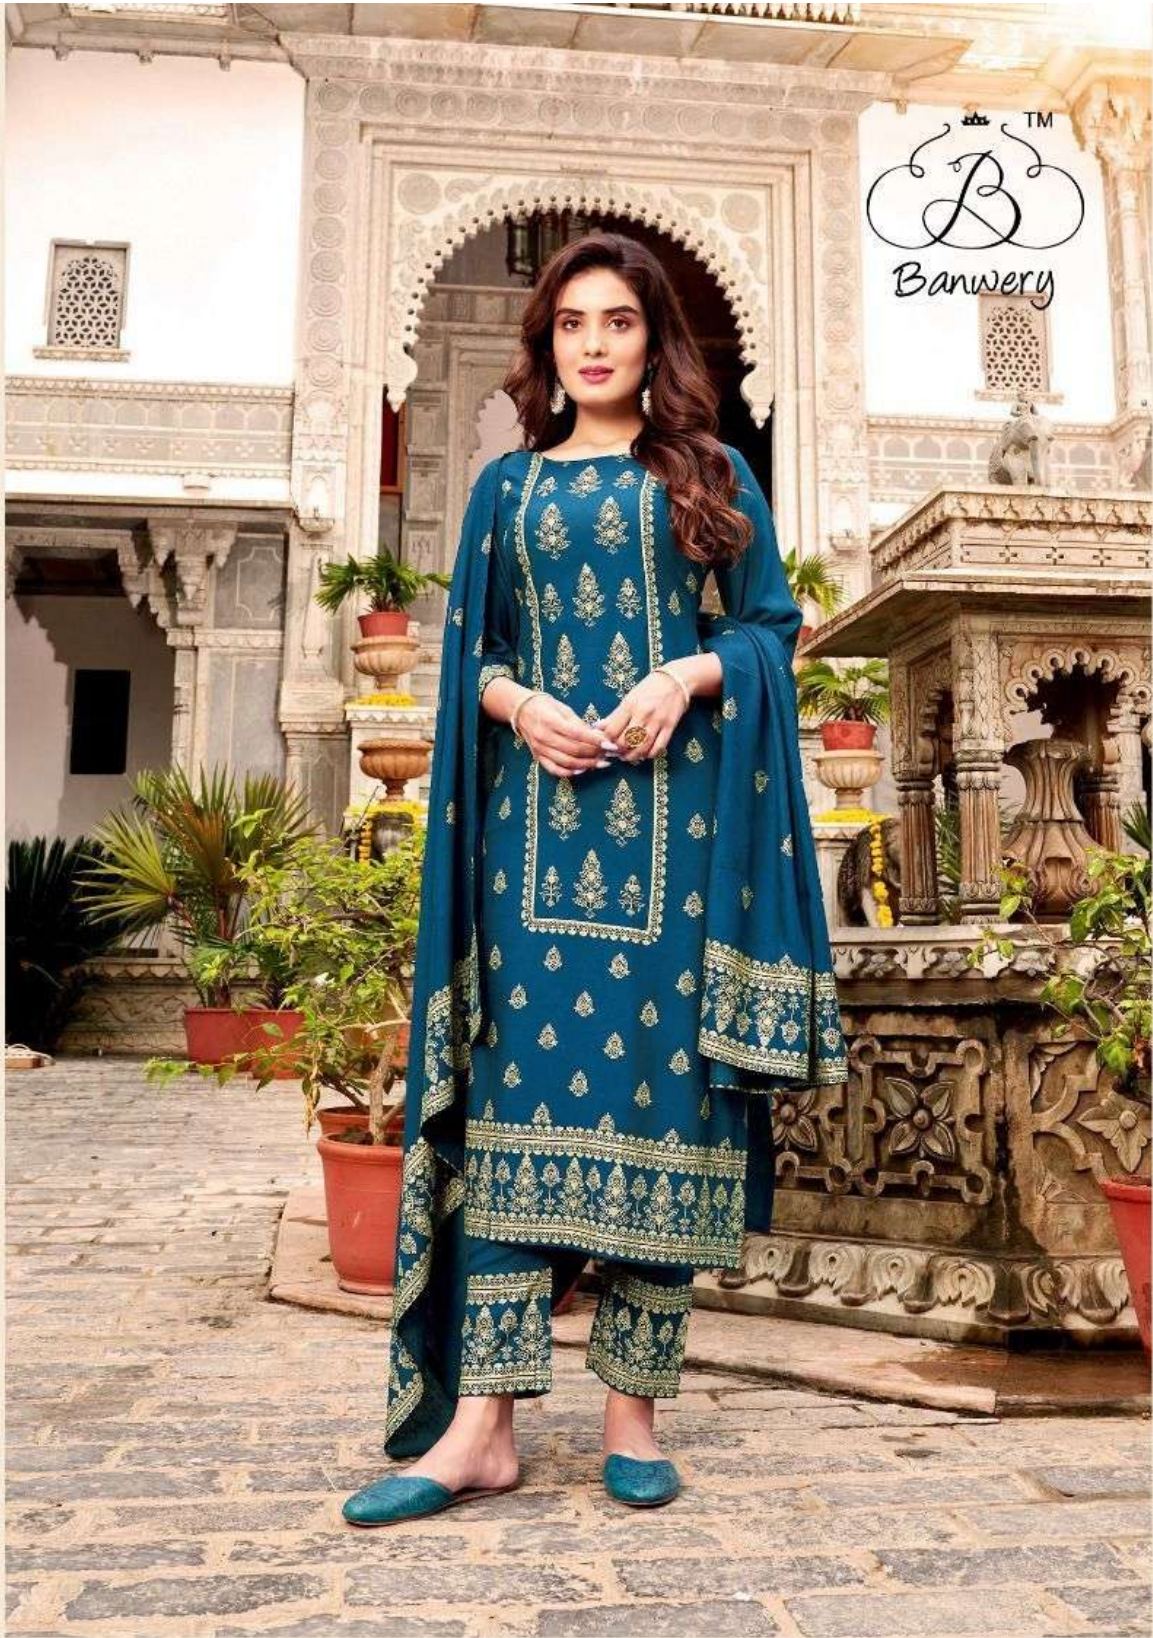

banwery-parishi-rayon-kurti-with-bottom

^{TM}
B
Banwery

QUEEN IN STYLE

SIMPLE WITHOUT LETTING GO OF ELEGANCE & TRADITION
WITH NATURAL FABRICS

code 1002

banwery-parishi-rayon-kurti-with-bottom