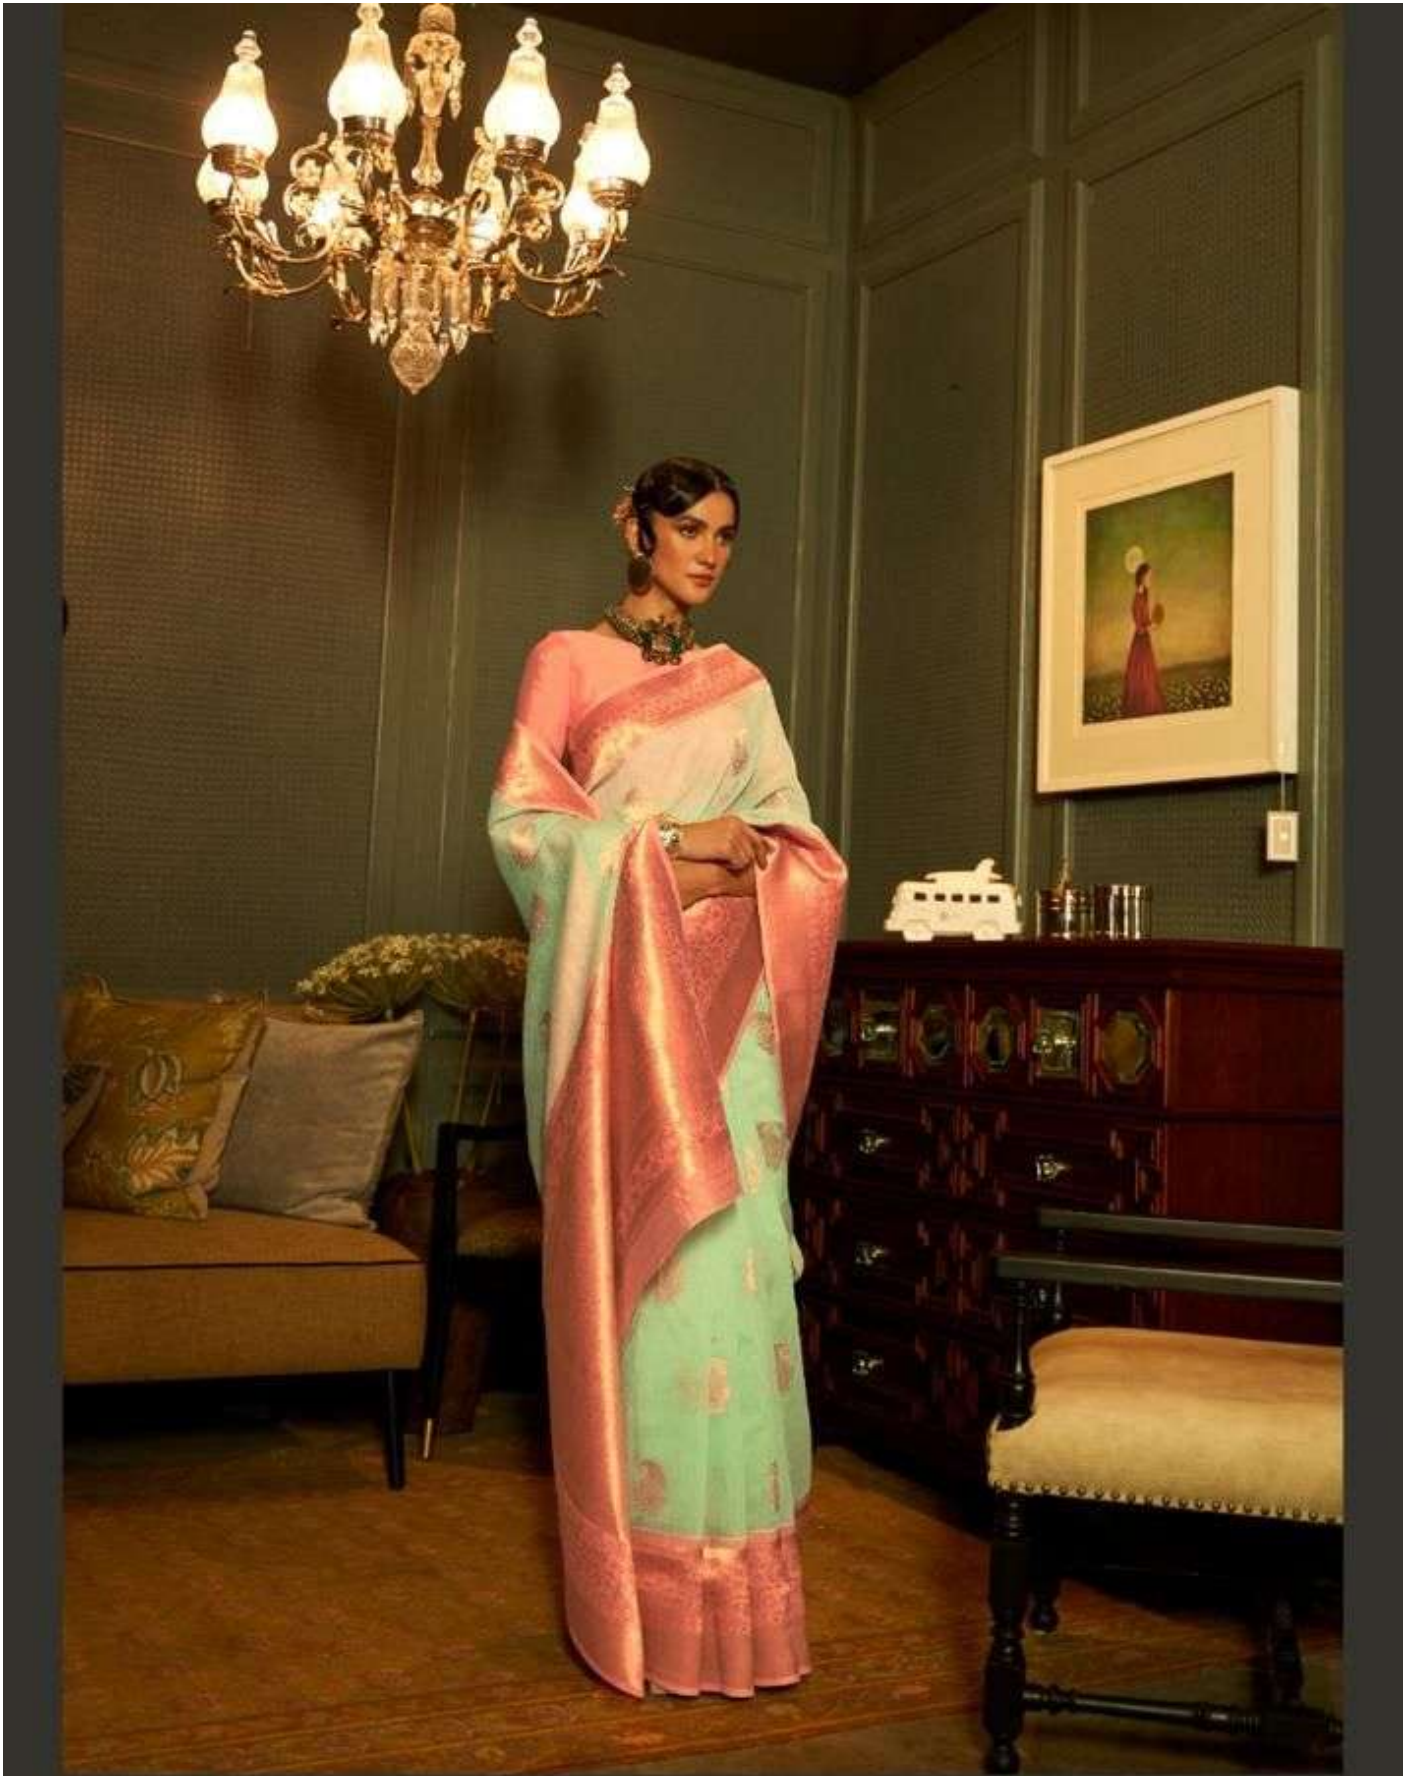

RAJTEX
Handloom
PILKES | Uthirapatti | 50 years

KEITH LINEN
PURE LINEN COPPER ZARI WEAVING

2 5 3 0 0 3