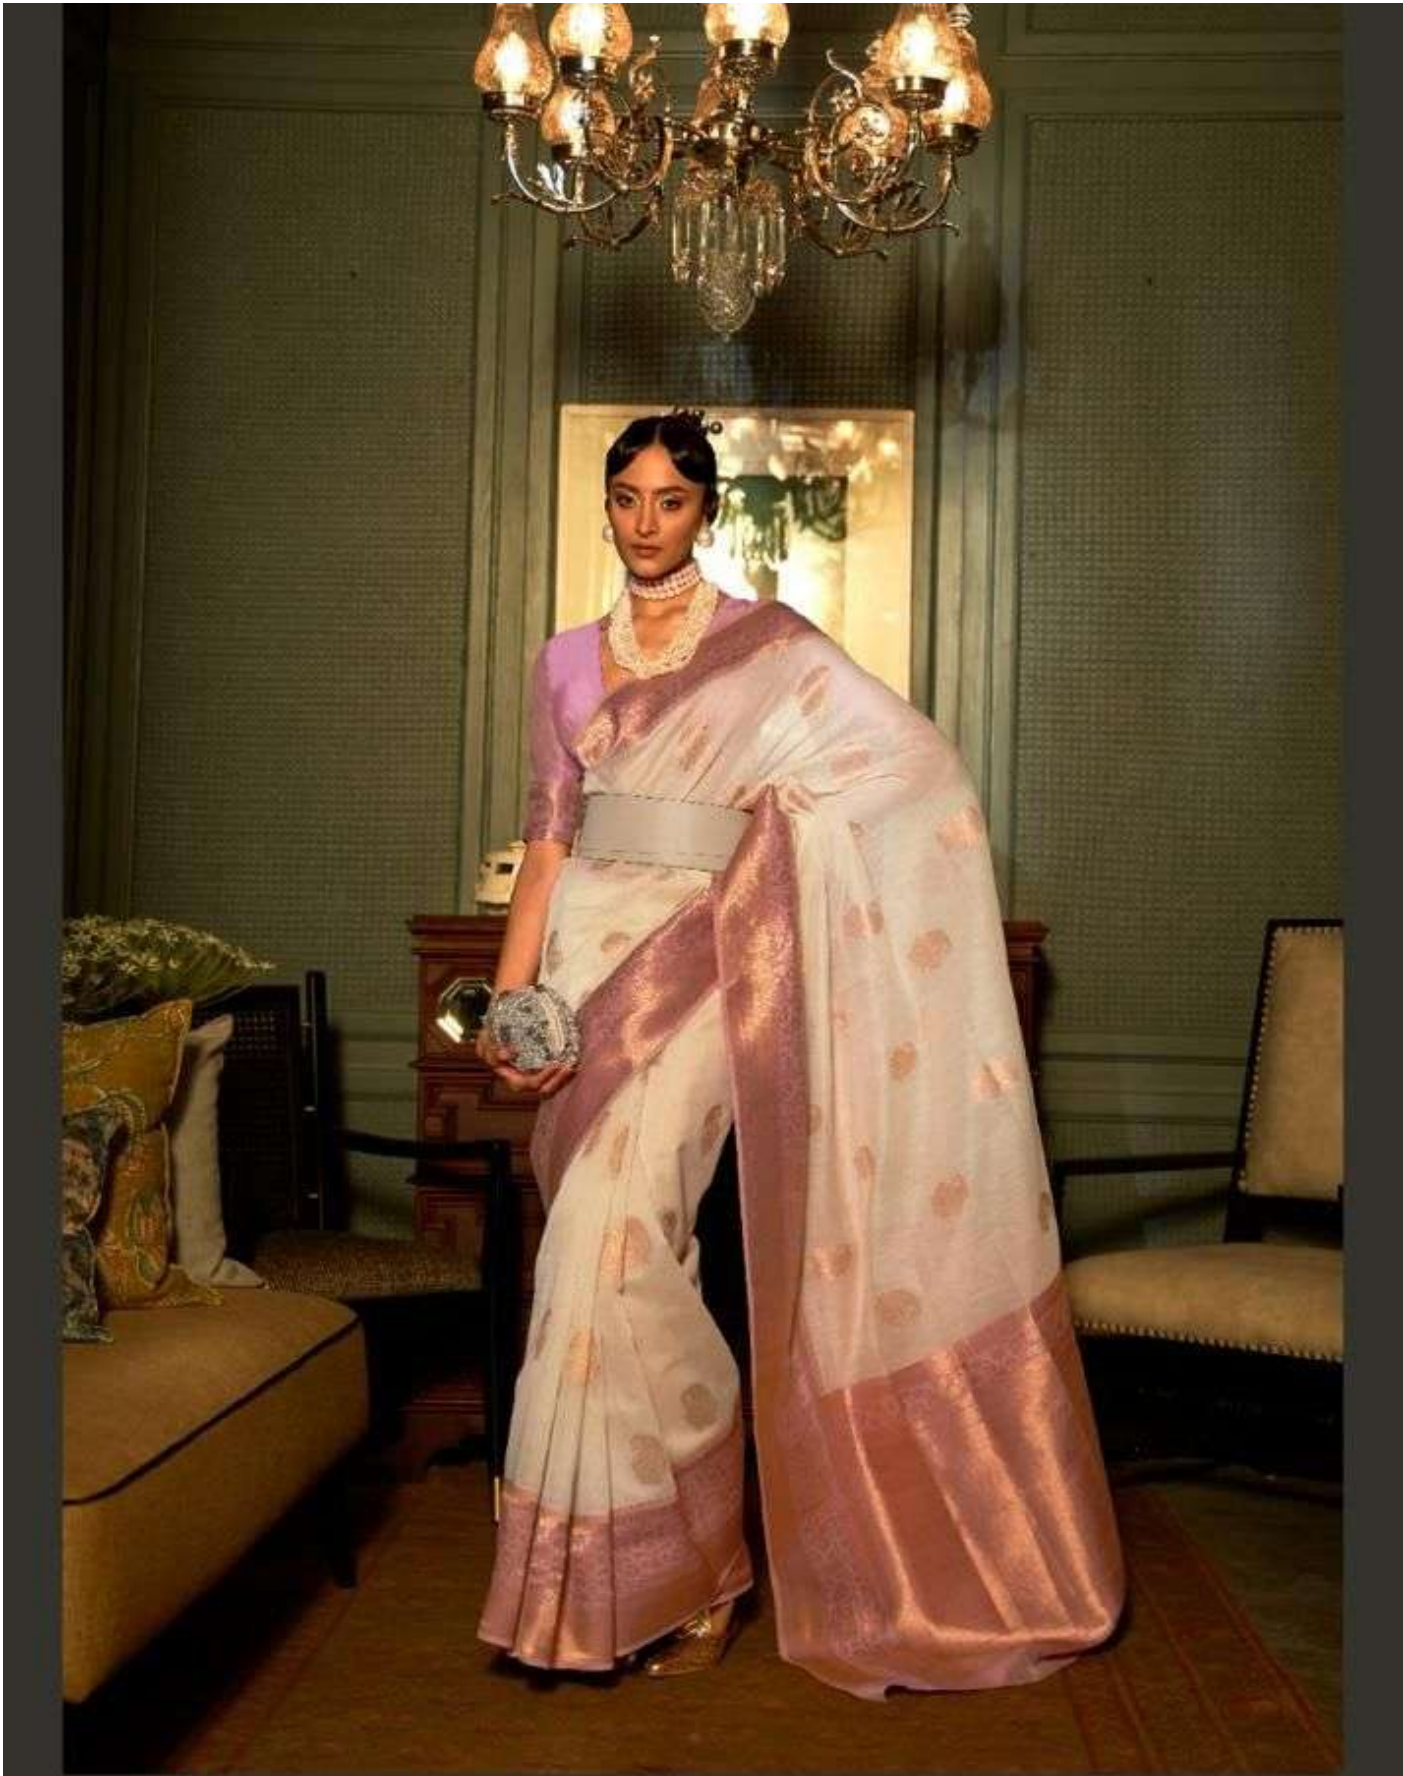

RAJTEX
Handloom
PVC 100% | Loharpatti | 50% cotton

KEITH LINEN
PURE LINEN COPPER ZARI WEAVING

2 5 3 0 0 1

RAJTEX
Handloom
PILKES | Uthirapatti | 50 years

KEITH LINEN
PURE LINEN COPPER ZARI WEAVING

2 5 3 0 0 3