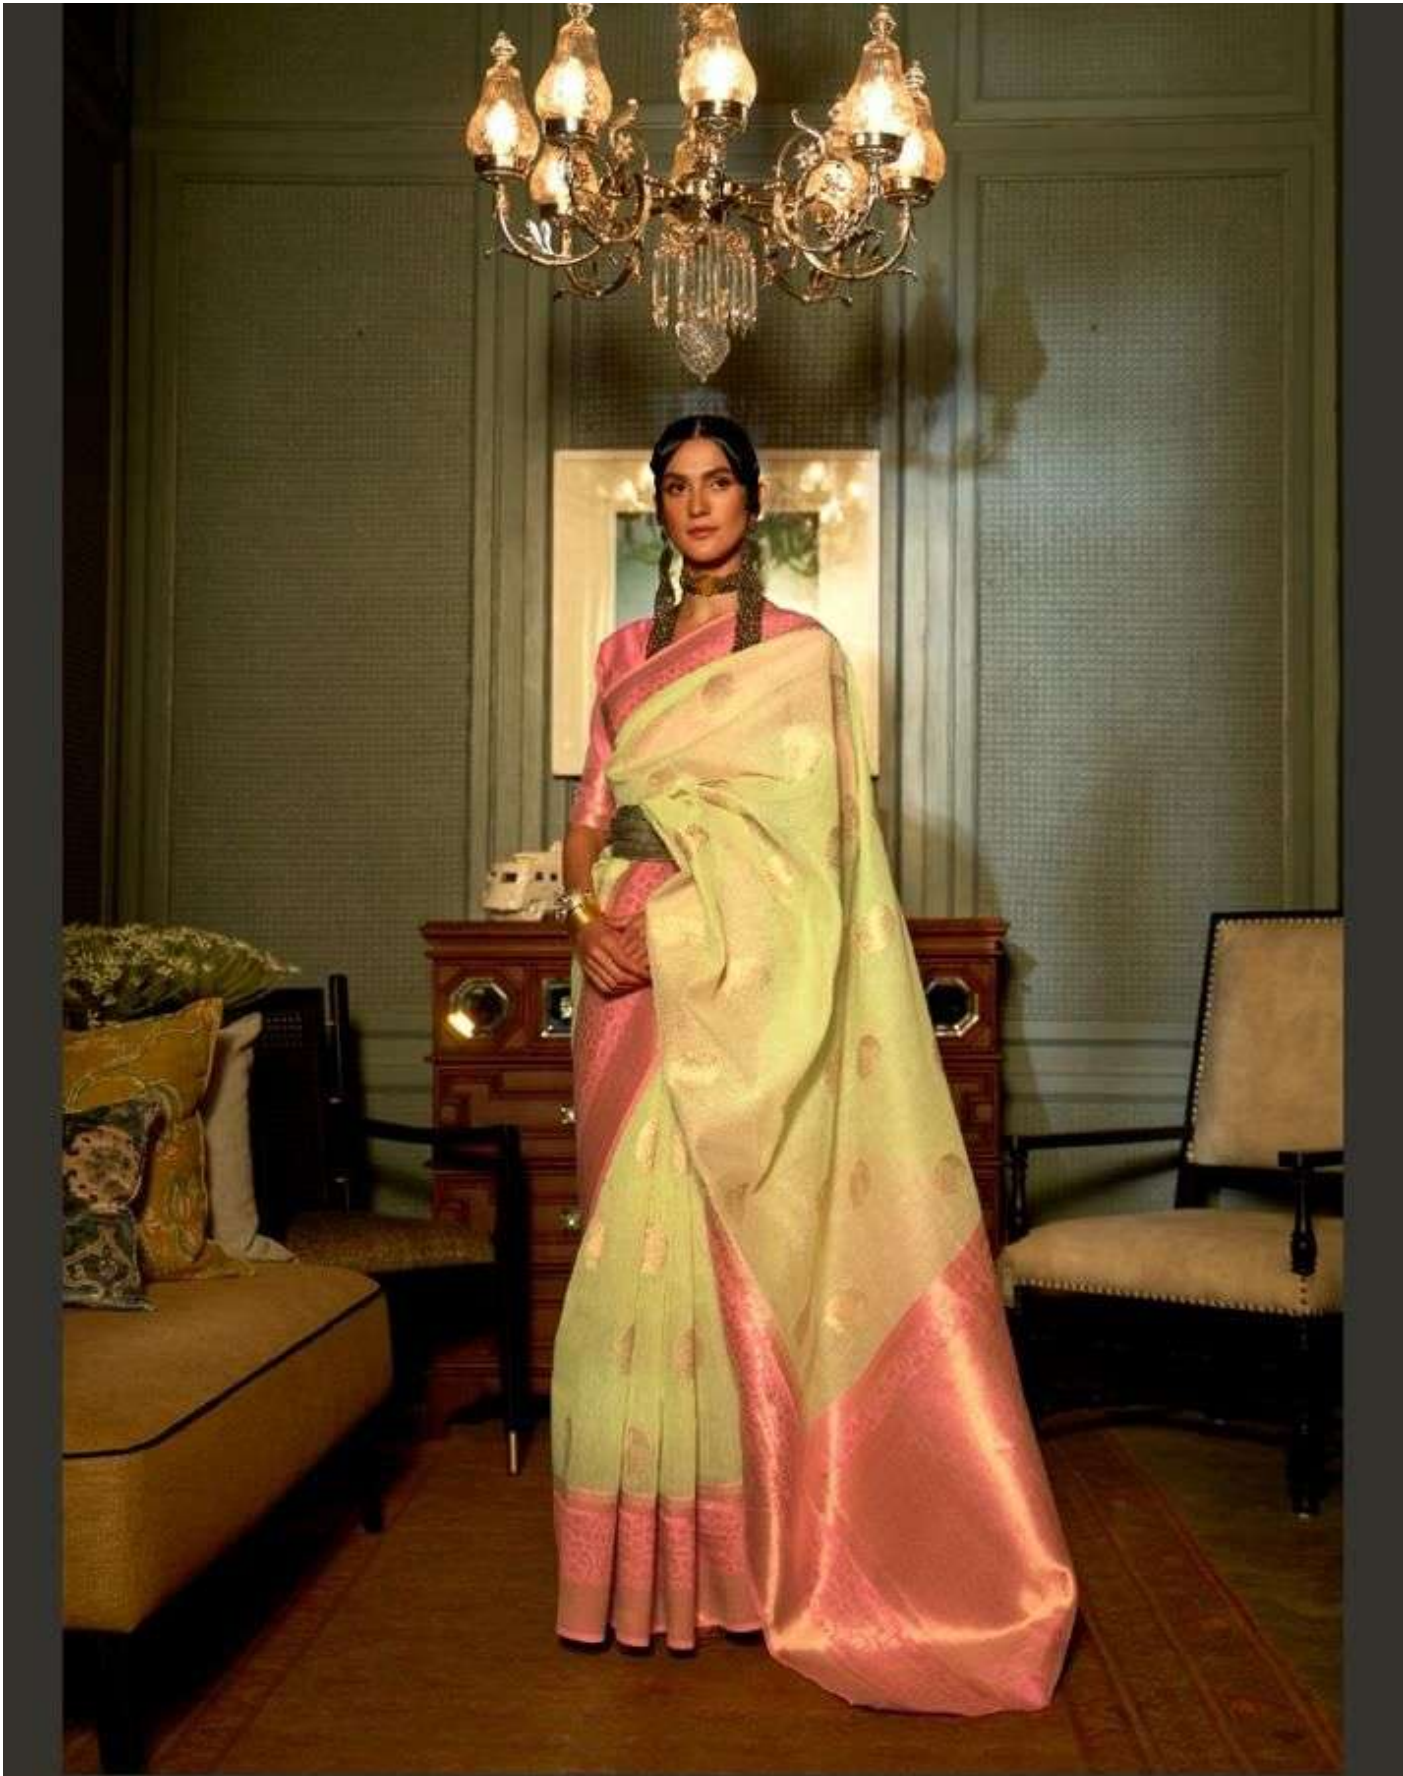

RAJTEX
Handloom
PVC 100% | Loharpatti | 50% cotton

KEITH LINEN
PURE LINEN COPPER ZARI WEAVING

2 5 3 0 0 1