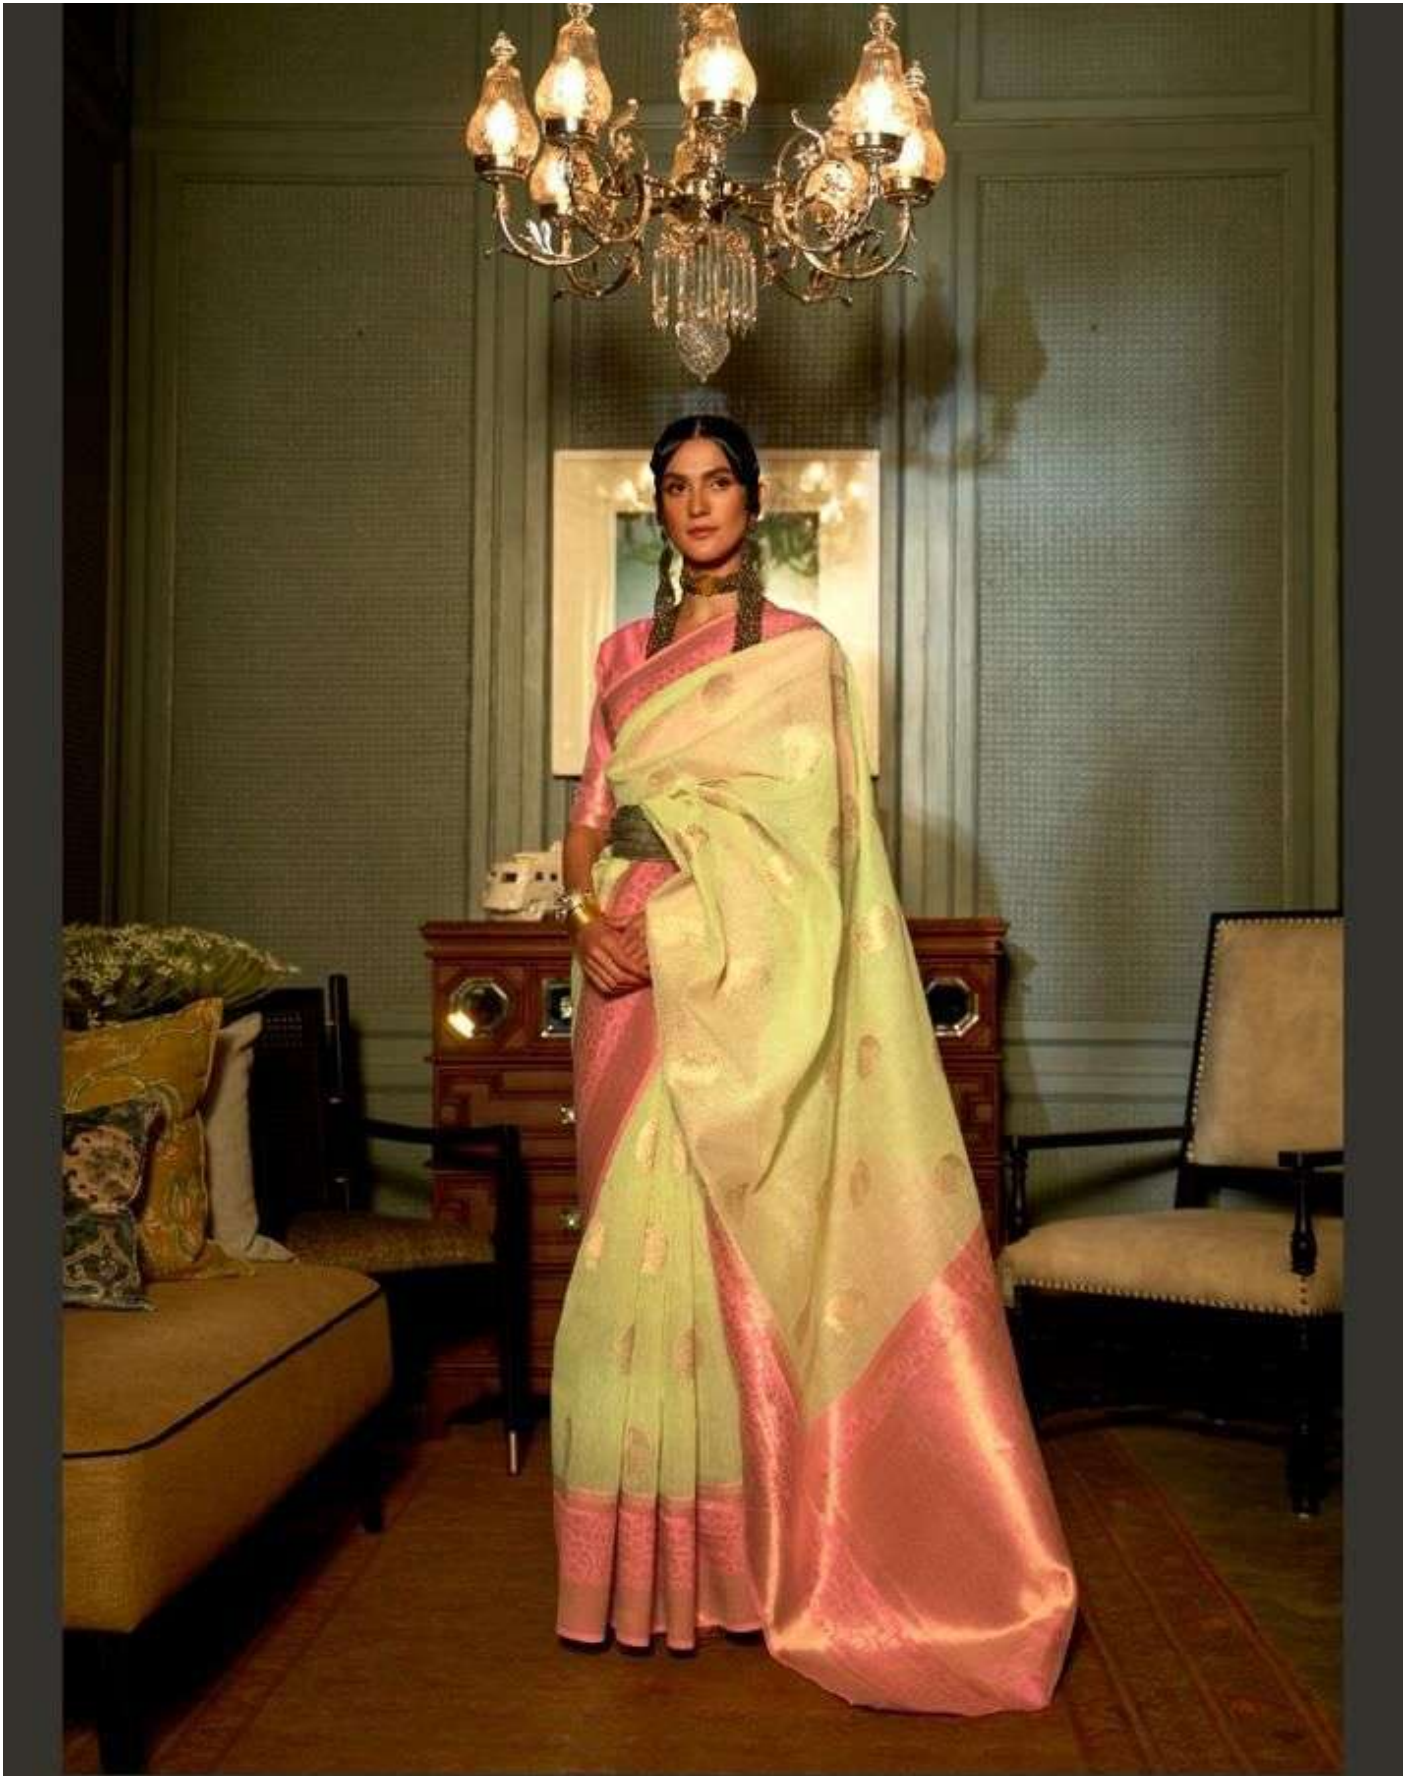

  
**RAJTEX**  
*Handloom*  
PVC 100% | Loharpatti | 50.00000

**KEITH LINEN**  
PURE LINEN COPPER ZARI WEAVING

2 5 3 0 0 1

  
**RAJTEX**  
*Handloom*  
PVC 100% | Loharpatti | 50.00000

**KEITH LINEN**  
PURE LINEN COPPER ZARI WEAVING