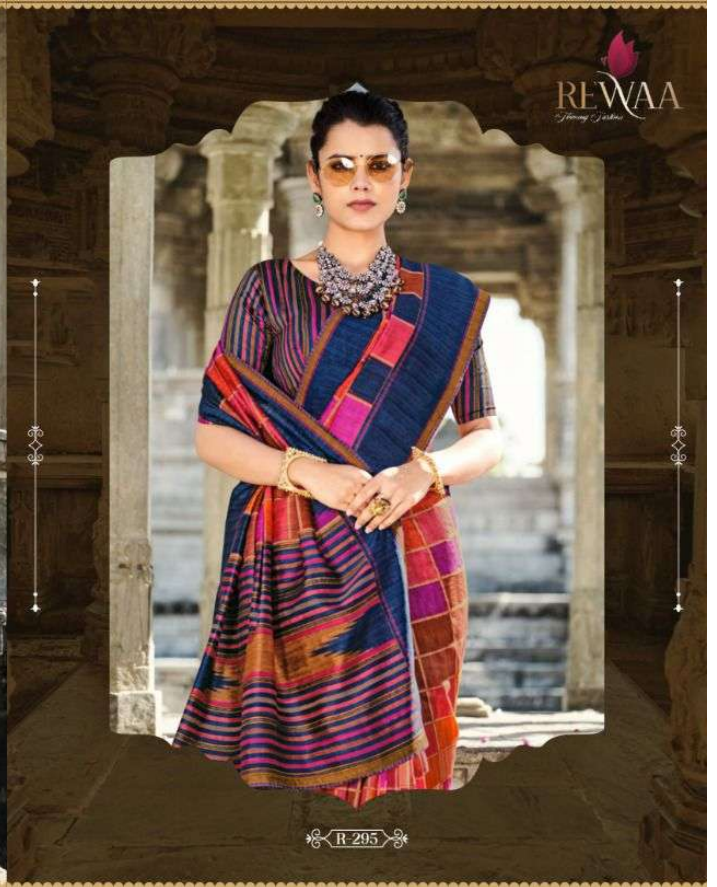

R-296

R-299

R-300

R-301

Albeli

REWAA
Flourishing Fashion

CUSTOMER CARE NO
8238399444

www.rewaafashion.com
contact@rewaafashion.com