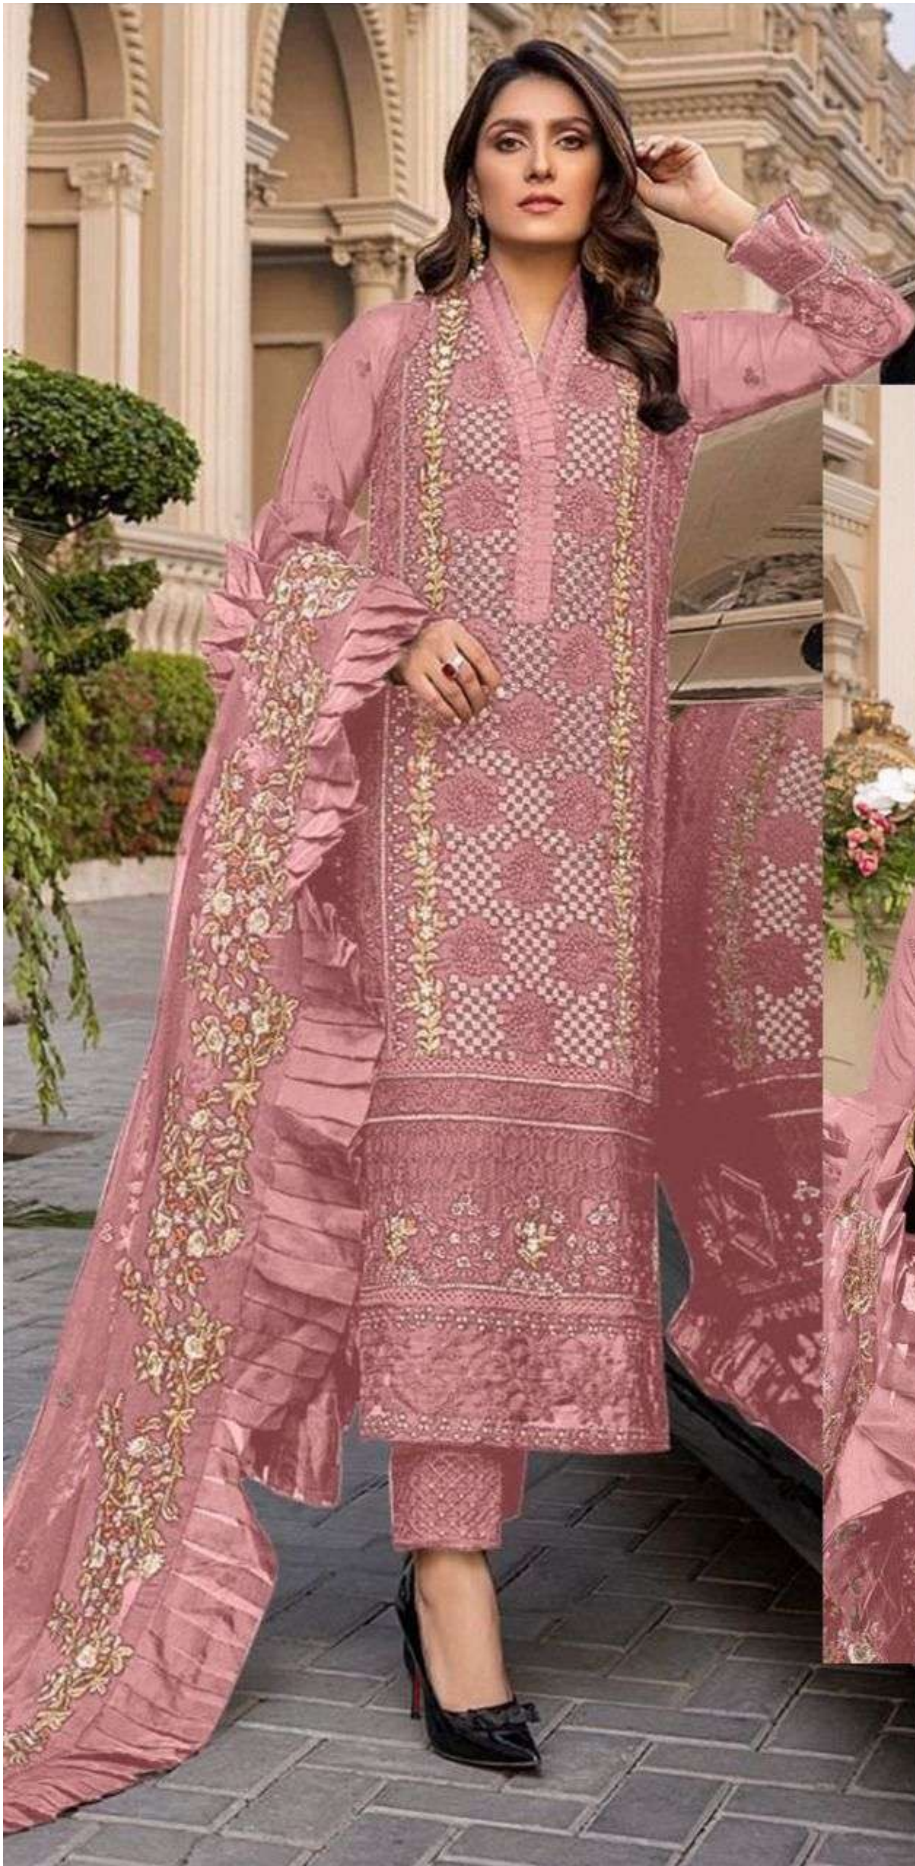

ZARQASH®
A BRAND BY KIX FASH

Z-2109 A