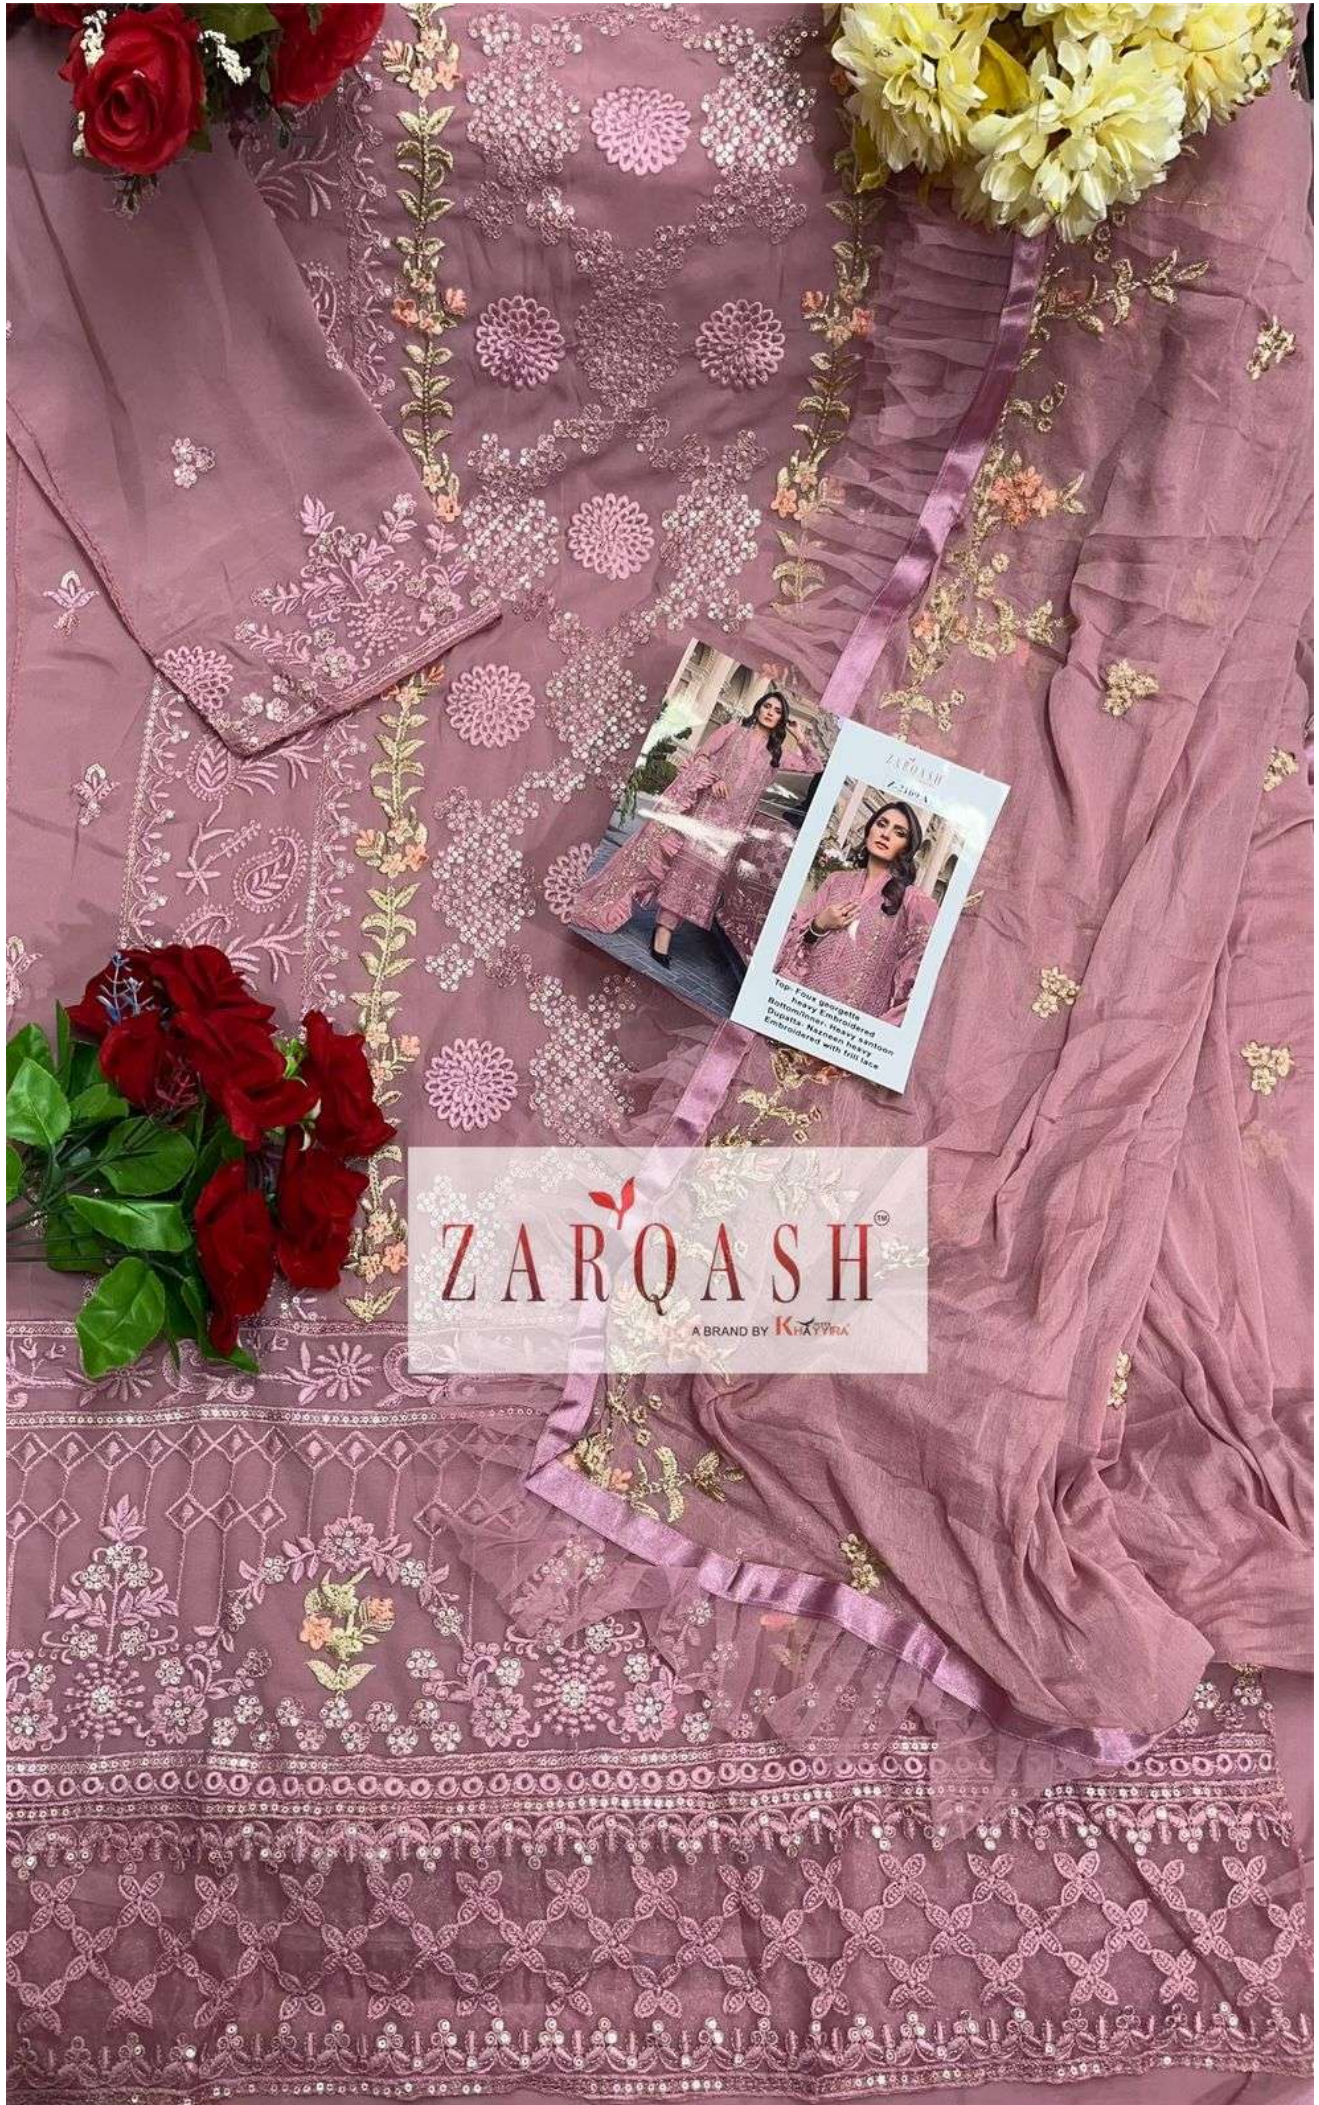

ZARQASH[®]
A BRAND BY KIX FASH

Z-2109 B

ZARQASH[™]
A BRAND BY KHAYYRA

ZARQASHTM
A BRAND BY **KHAYYARA**

Top- Four georgette heavy Embroidered
Bottom/Inner- Heavy santoon
Dupatta- Nazneen Heavy Embroidered with frill lace