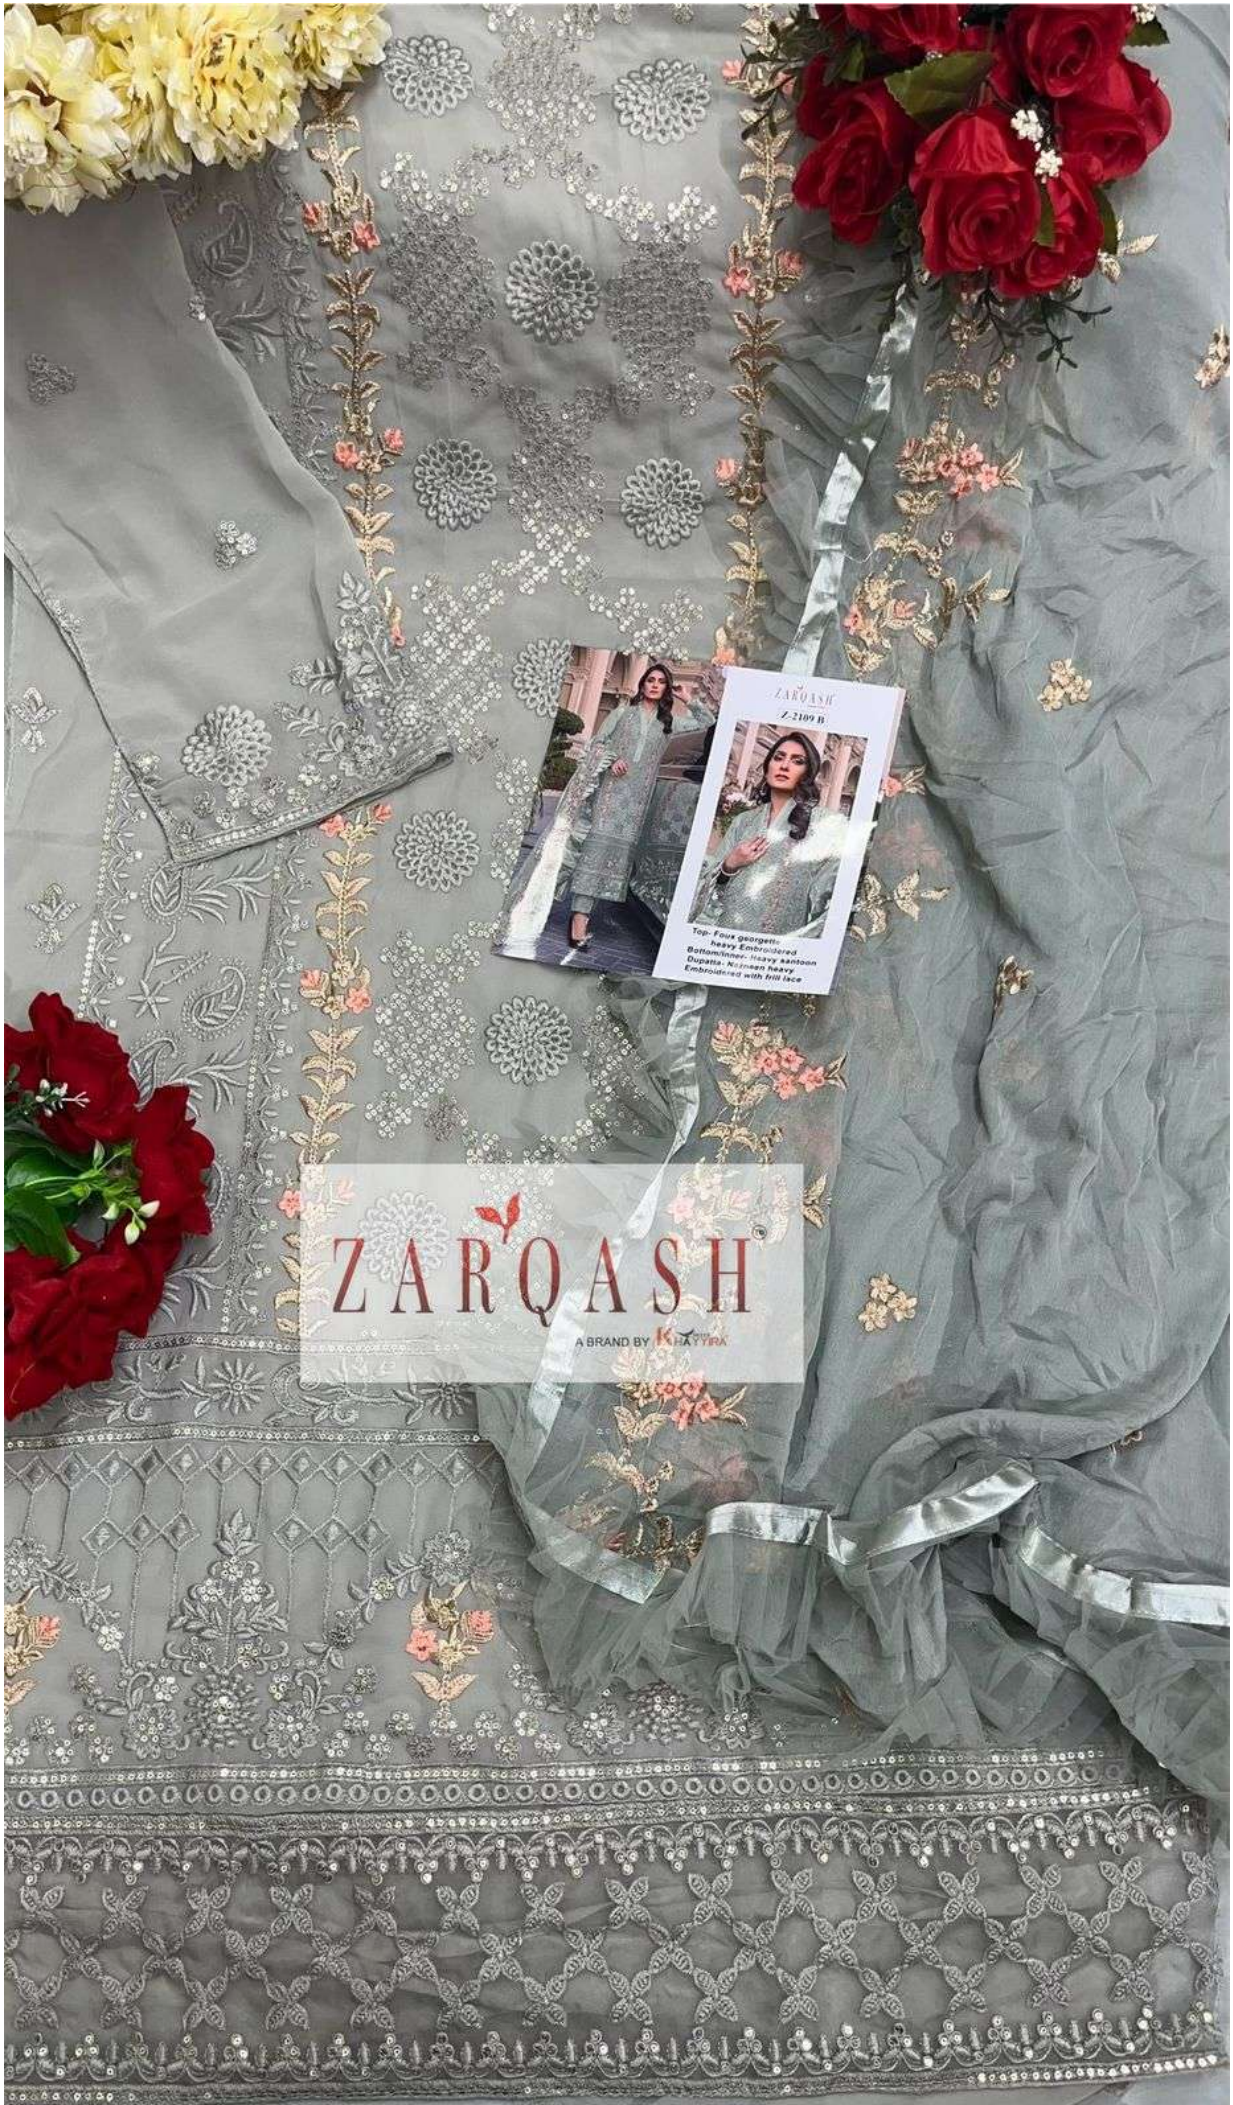

ZARQASH
A BRAND BY KIRATYRA