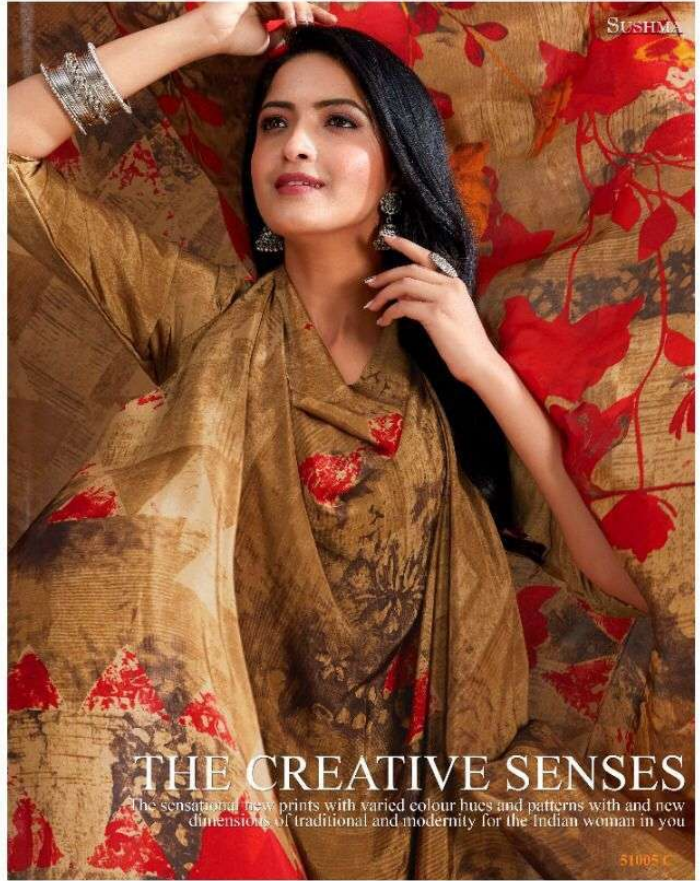

THE CREATIVE SENSES

S

SUSHMA[®]

THE DUAL PHENOMENON

The sensational new prints with varied colour hues and patterns with and new dimensions of tradition and modernity for the Indian woman in you
SUSHMA

51007 A

DOUBLE MOMENTS

The sensational new prints with varied colour hues and patterns with and new dimensions of tradition and modernity for the Indian woman in you
SUSHMA

51007 B

THE CREATIVE SENSES

S

SUSHMA[®]

THE MODERN APPROACH

The sensational new prints with varied colour hues and patterns with and new dimensions of traditional and modernity for the Indian woman in you

SUSHMA

51001 A

51001 B

MODERN STANCE

The sensational new prints with varied colour hues and patterns with and new dimensions of traditional and modernity for the Indian woman in you

The sensational new prints with varied colour hues and patterns with and new dimensions of traditional and modernity for the Indian woman in you

SUSHMA

51004 C

51001A 51001B 51001C 51002A 51002B 51002C

51003A 51003B 51003C 51004A 51004B 51004C