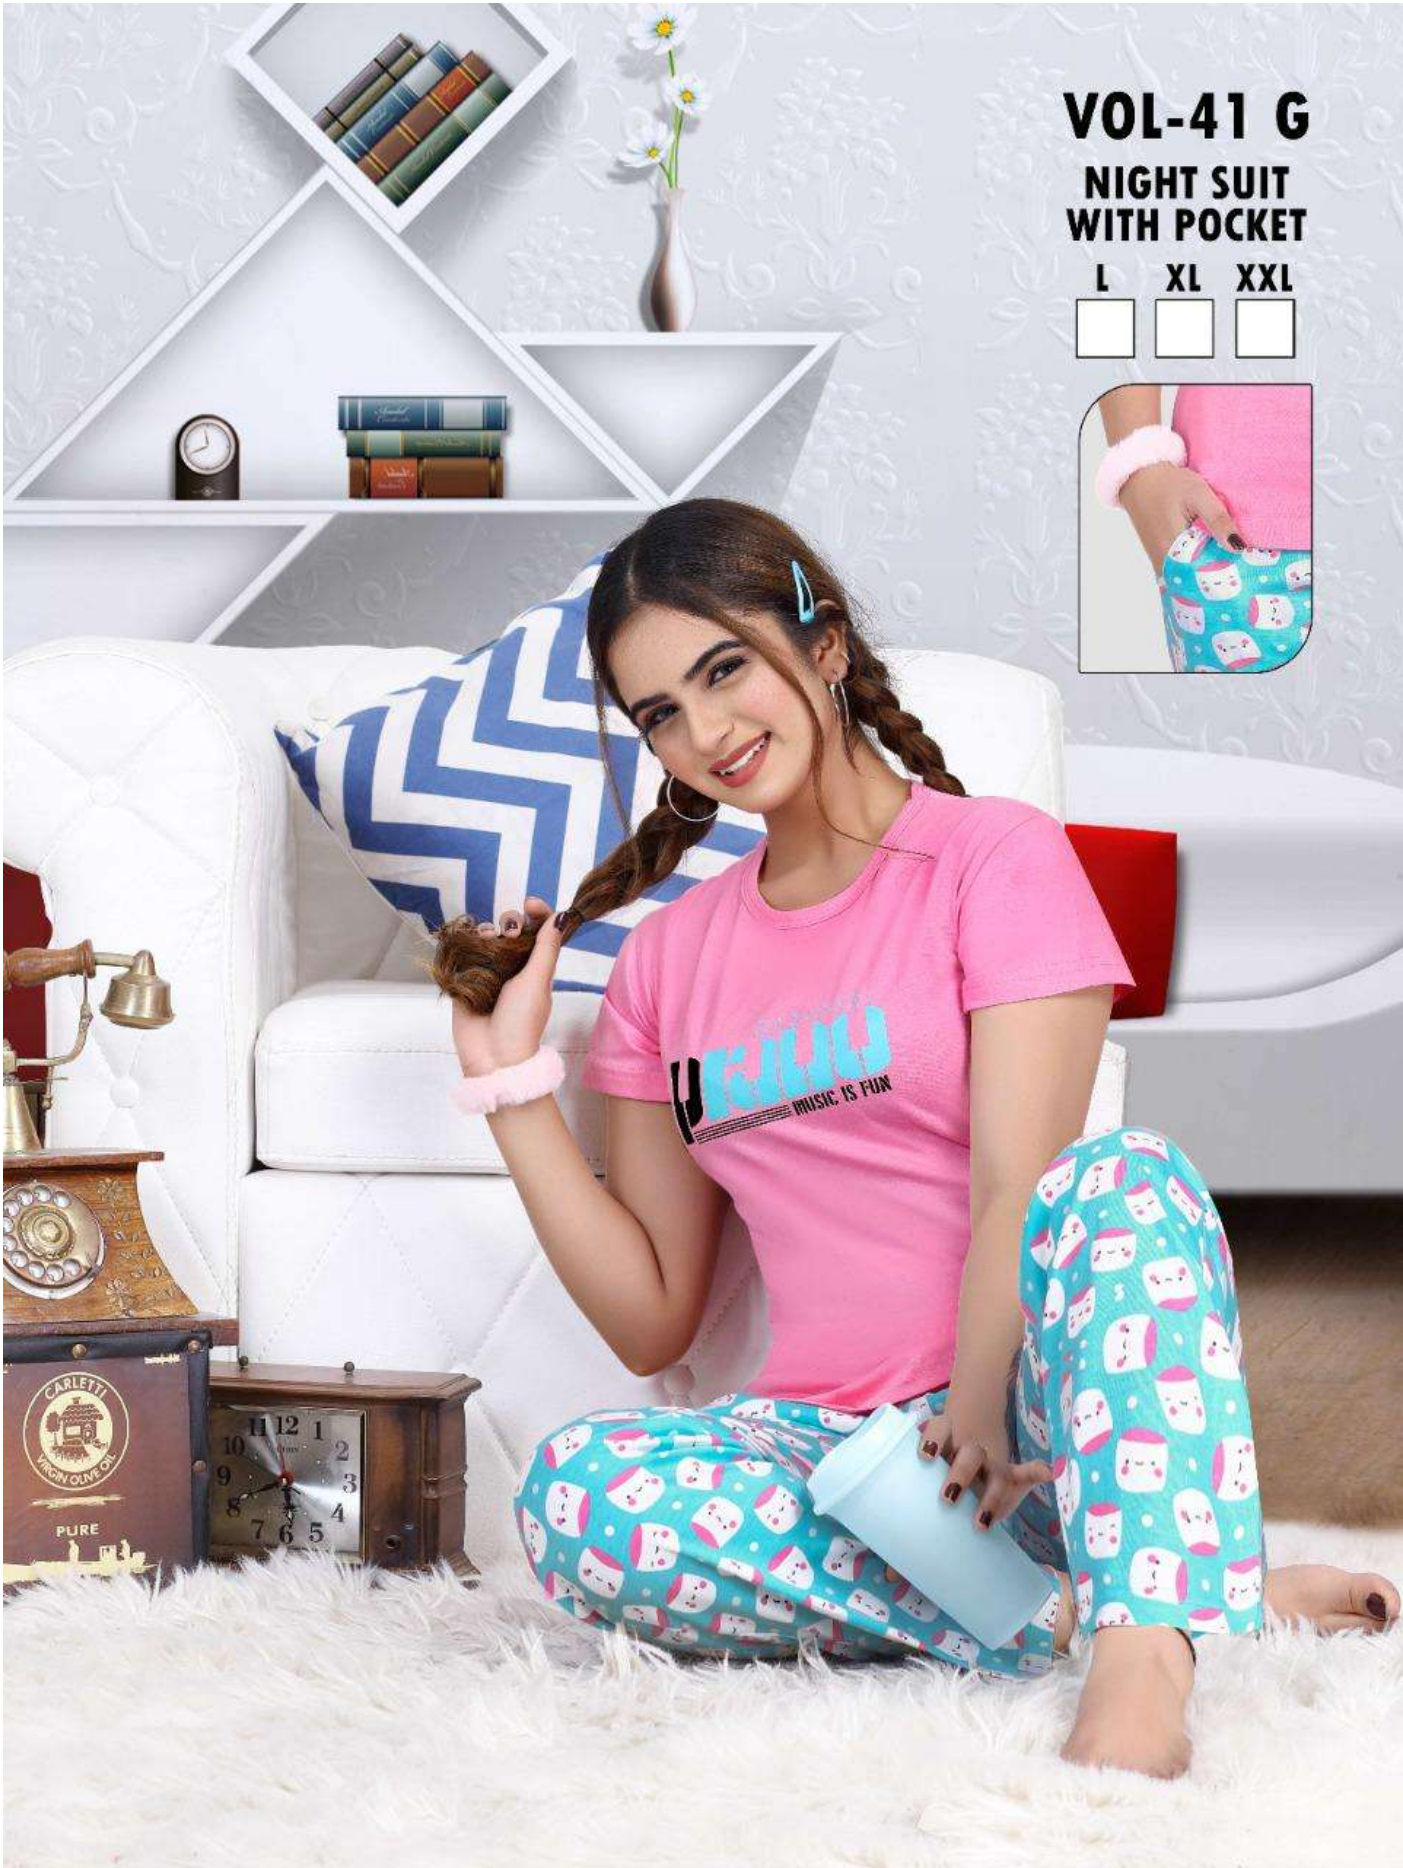

VOL-41 G

**NIGHT SUIT
WITH POCKET**

L XL XXL

☐	☐	☐