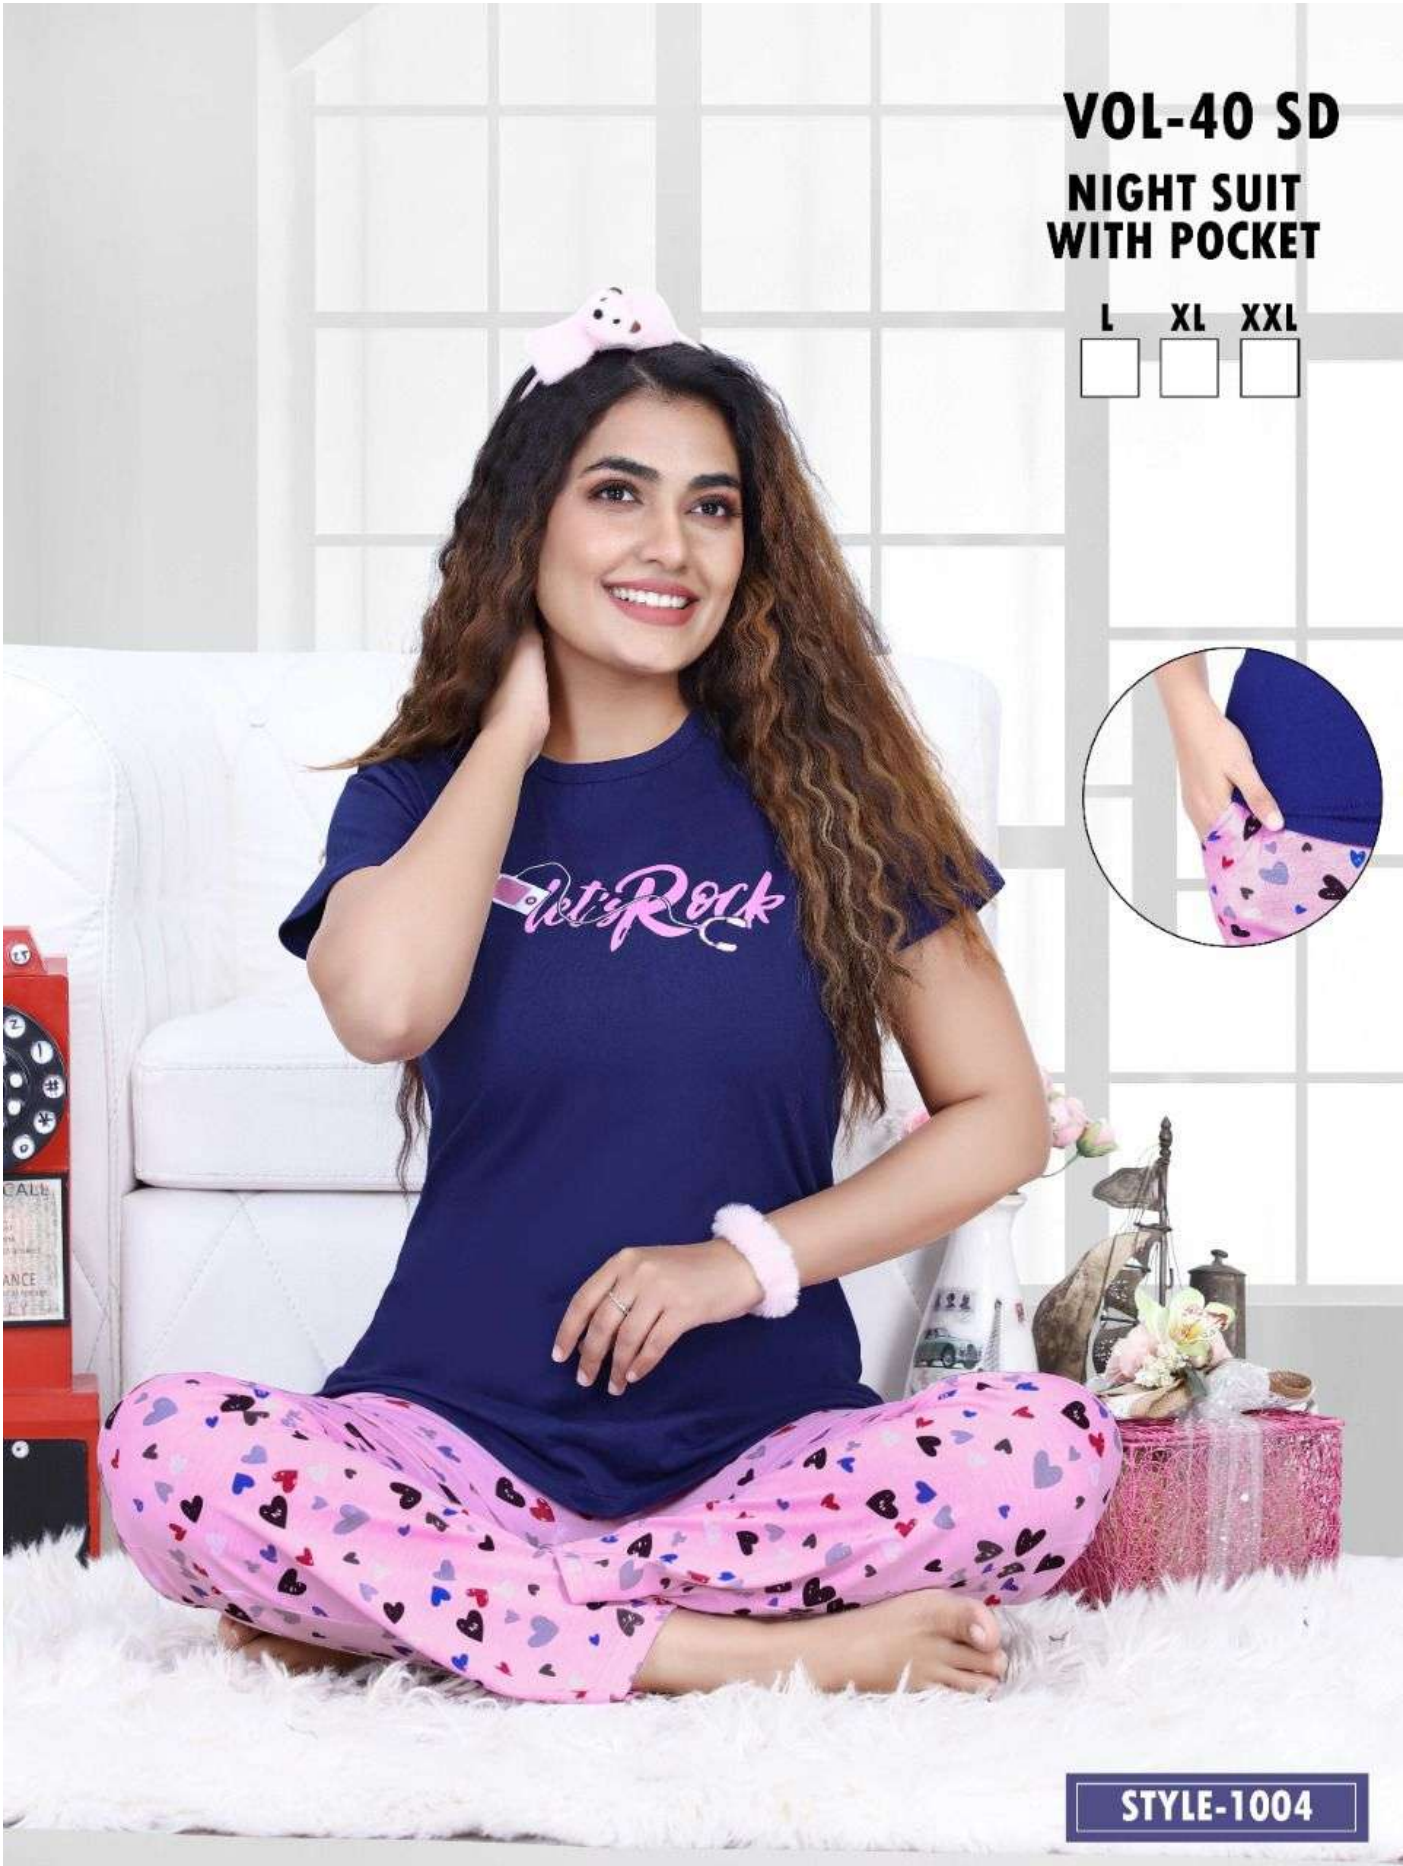

STYLE-1005

VOL-40 SD
NIGHT SUIT
WITH POCKET

L XL XXL

STYLE-1001

VOL-40 SD
NIGHT SUIT
WITH POCKET

L XL XXL

STYLE-1004

NIGHT SUIT WITH POCKET