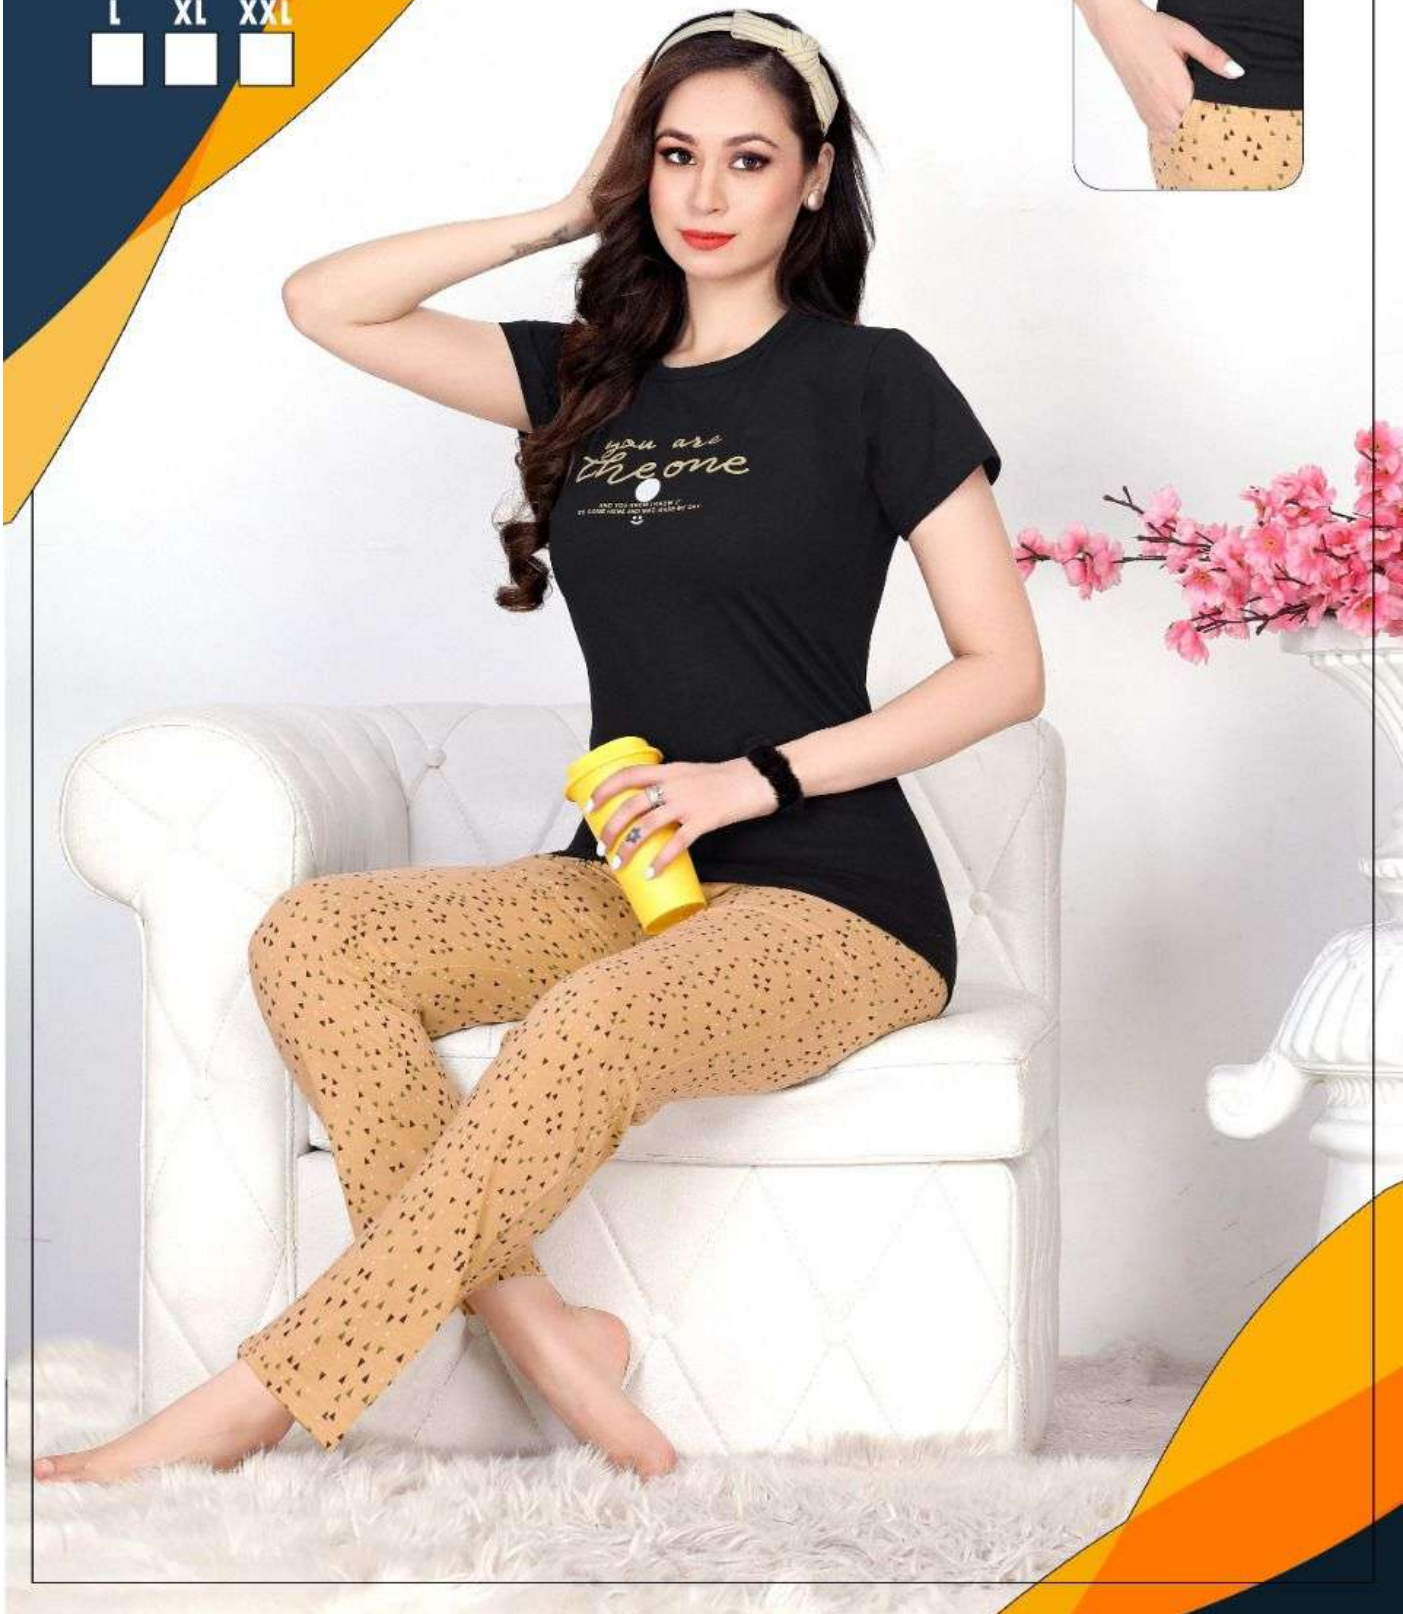

VOL-44 G

**ROUND NECK
NIGHT SUIT
WITH POCKET**

L XL XXL