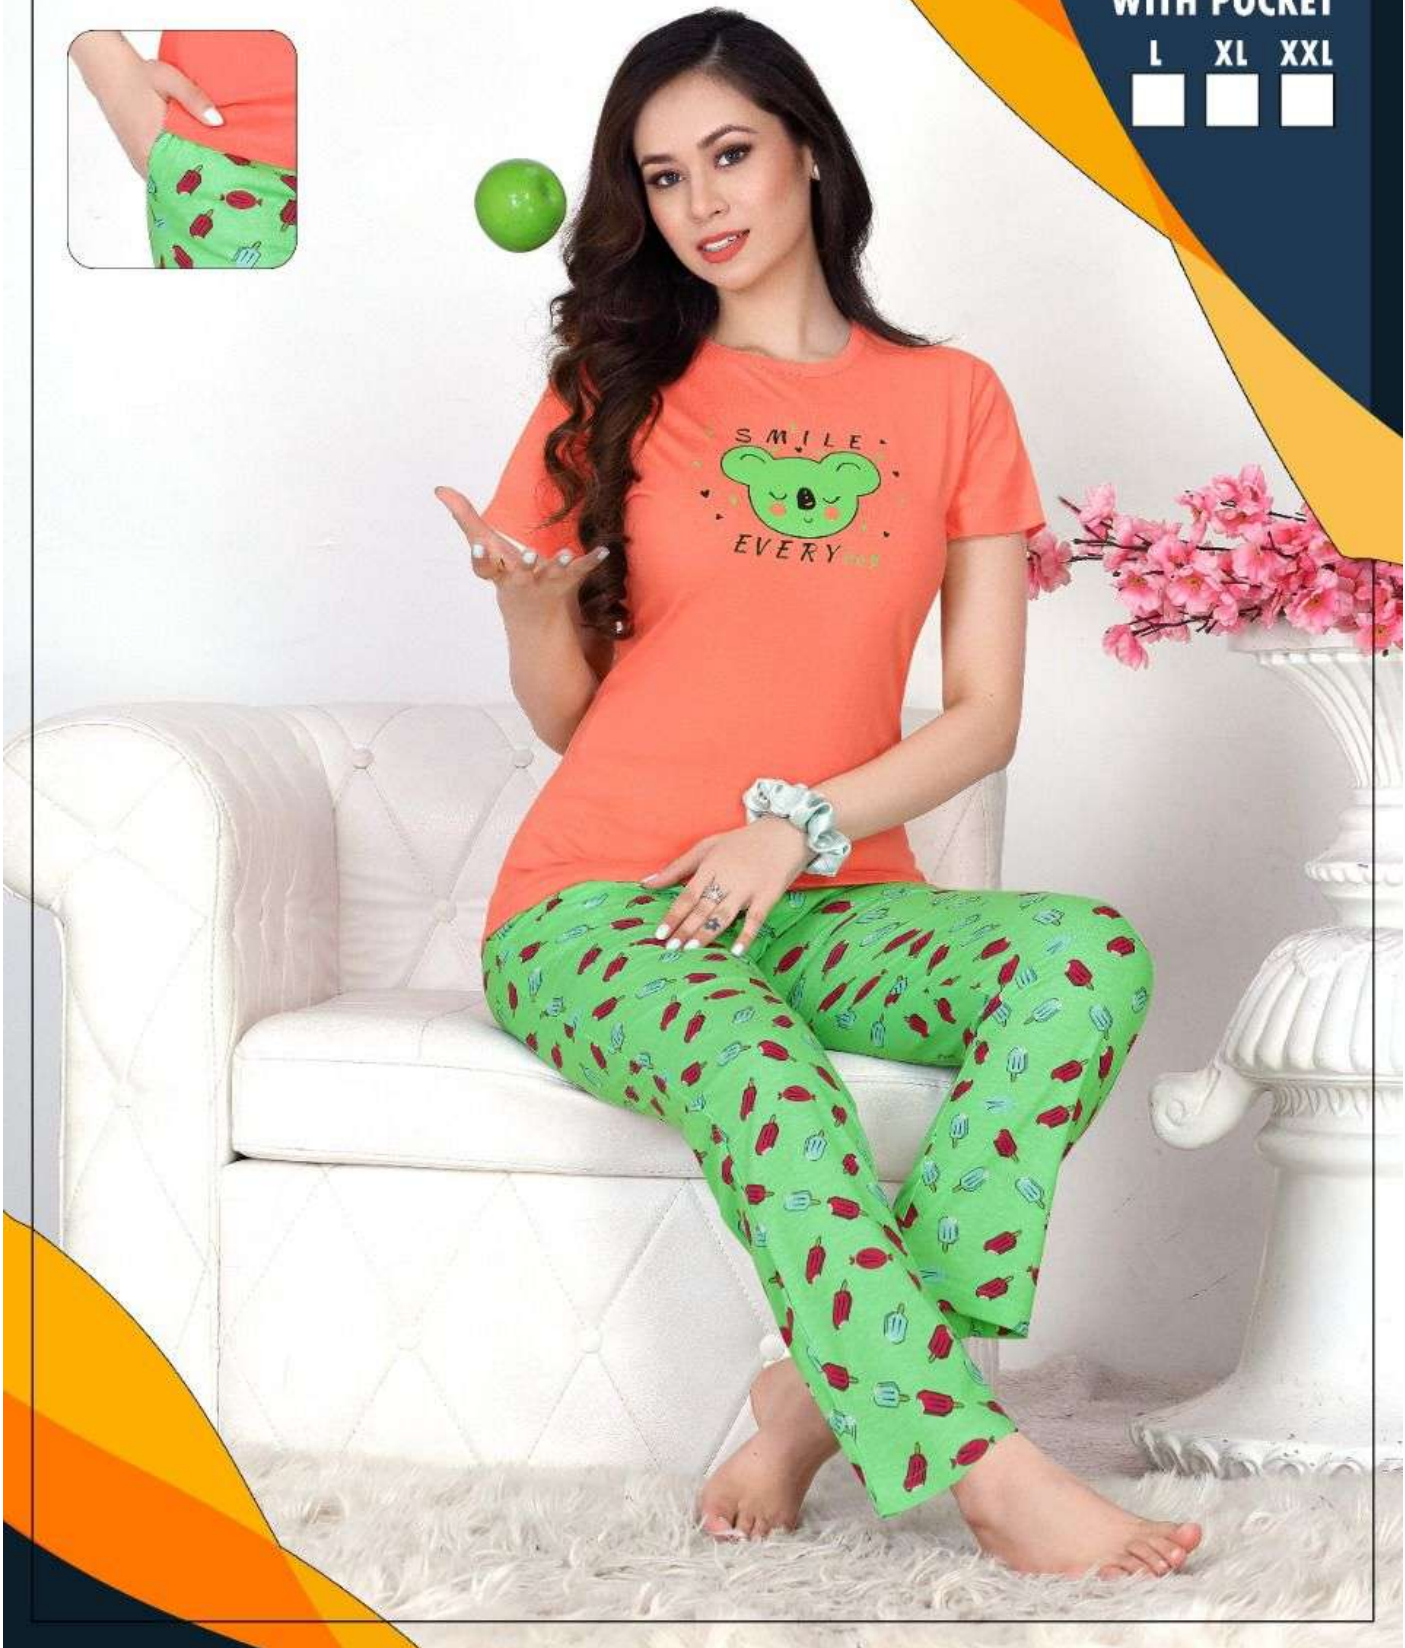

VOL-44 G

**ROUND NECK
NIGHT SUIT
WITH POCKET**

L XL XXL