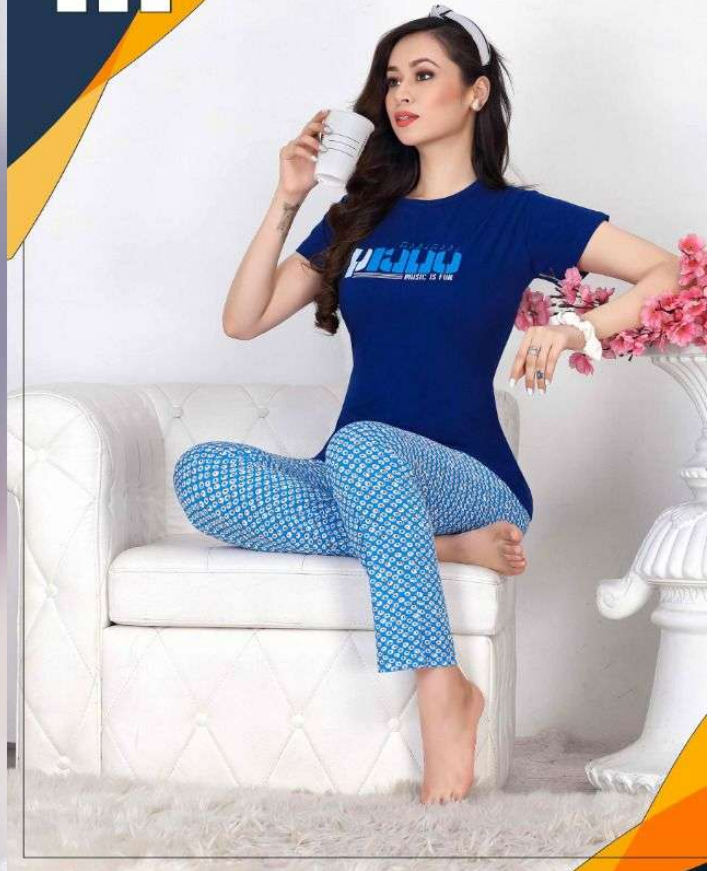

VOL-44 G
ROUND NECK
NIGHT SUIT
WITH POCKET
L XL XXL