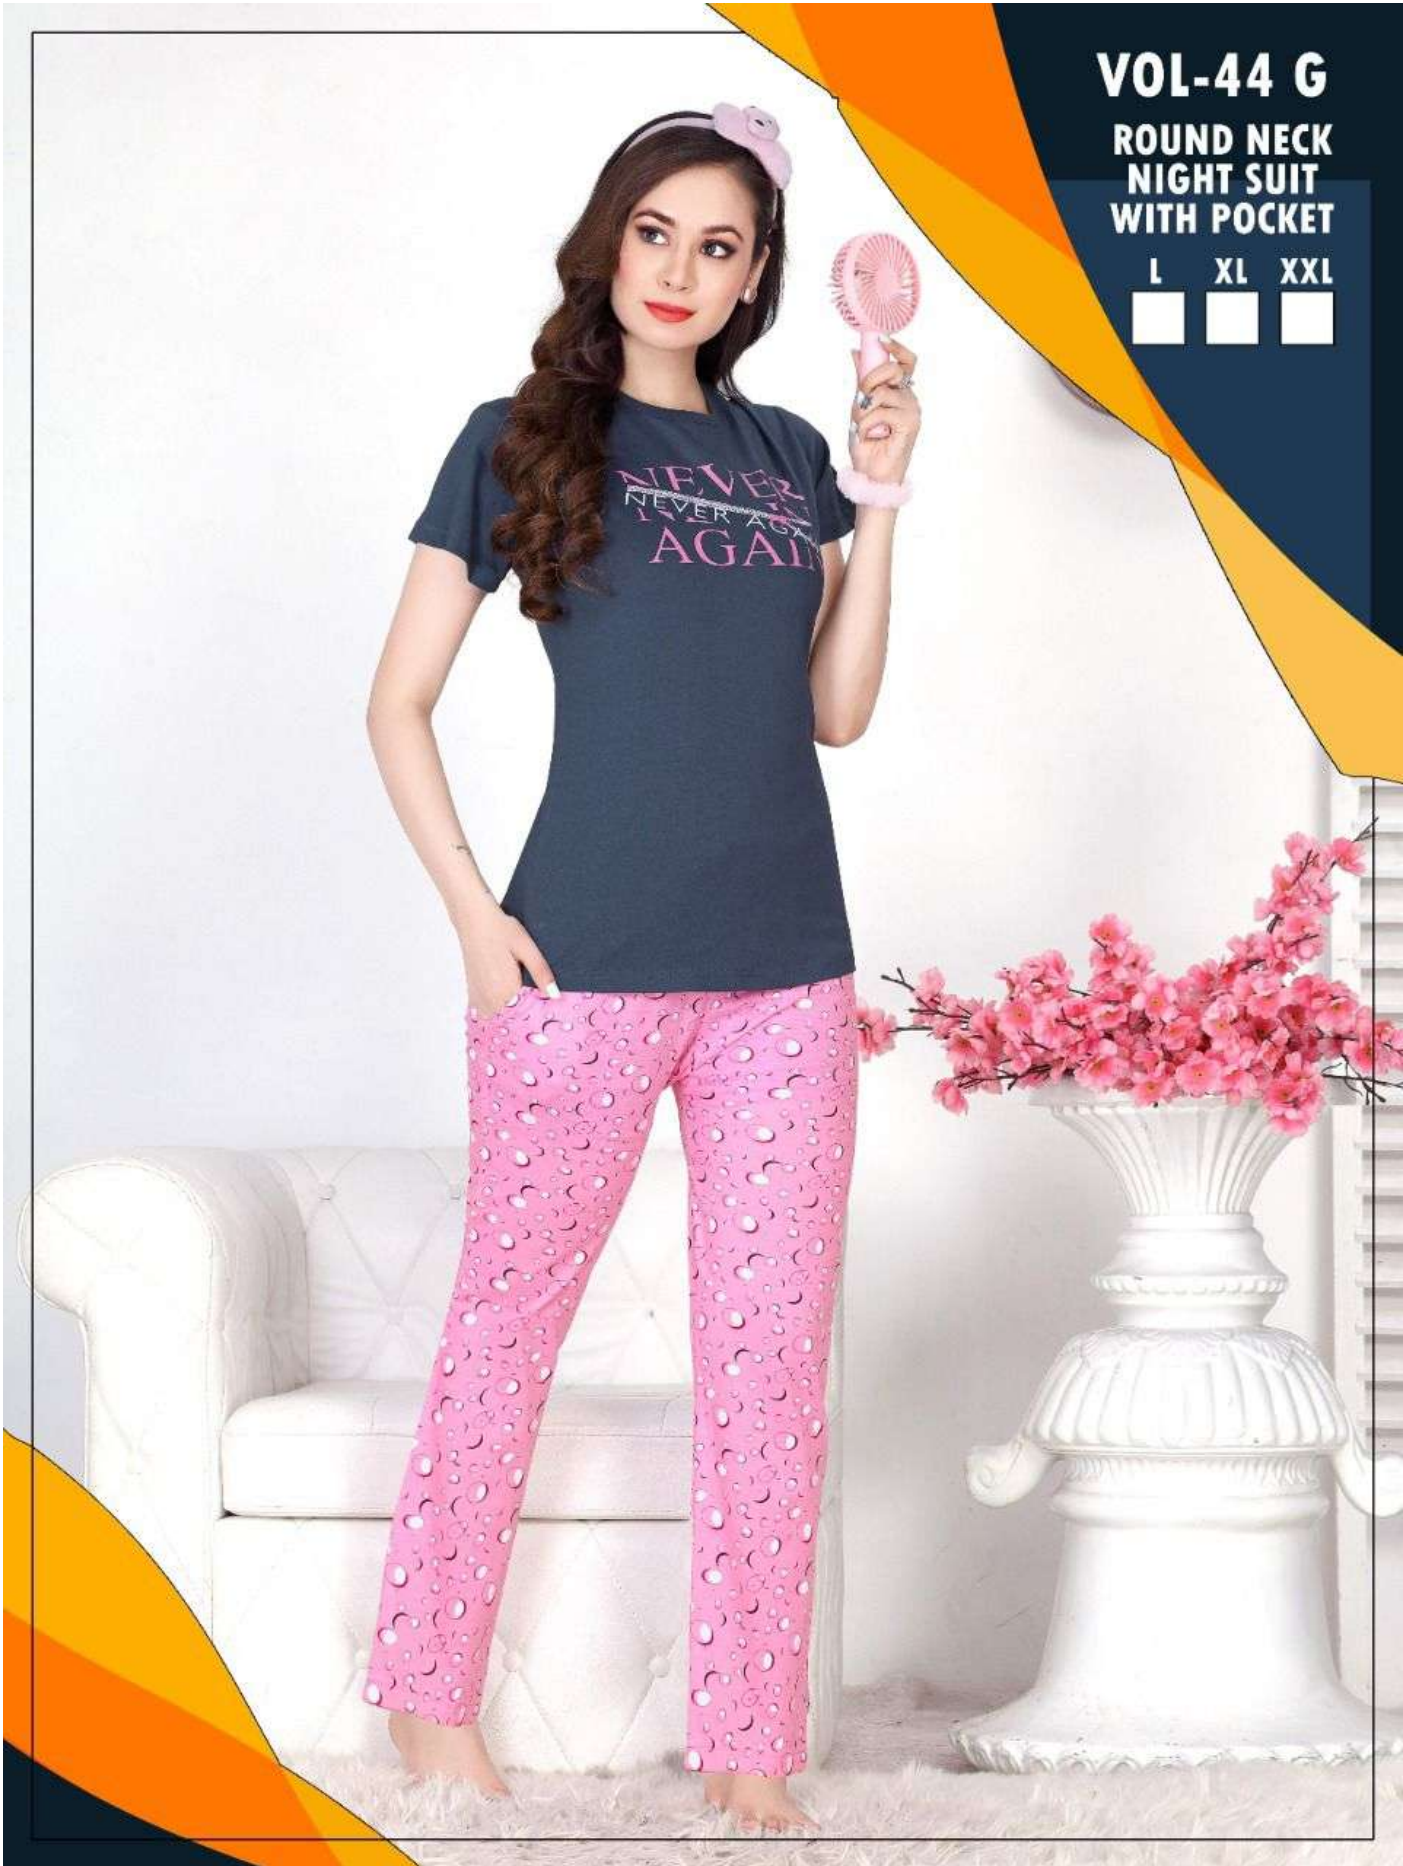

L XL XXL

VOL-44 G

**ROUND NECK
NIGHT SUIT
WITH POCKET**

L XL XXL

VOL-44 G

**ROUND NECK
NIGHT SUIT
WITH POCKET**

L XL XXL

VOL-44 G

**ROUND NECK
NIGHT SUIT
WITH POCKET**

L XL XXL

VOL-44 G
ROUND NECK
NIGHT SUIT
WITH POCKET
L XL XXL

VOL-44 G

**ROUND NECK
NIGHT SUIT
WITH POCKET**

L XL XXL