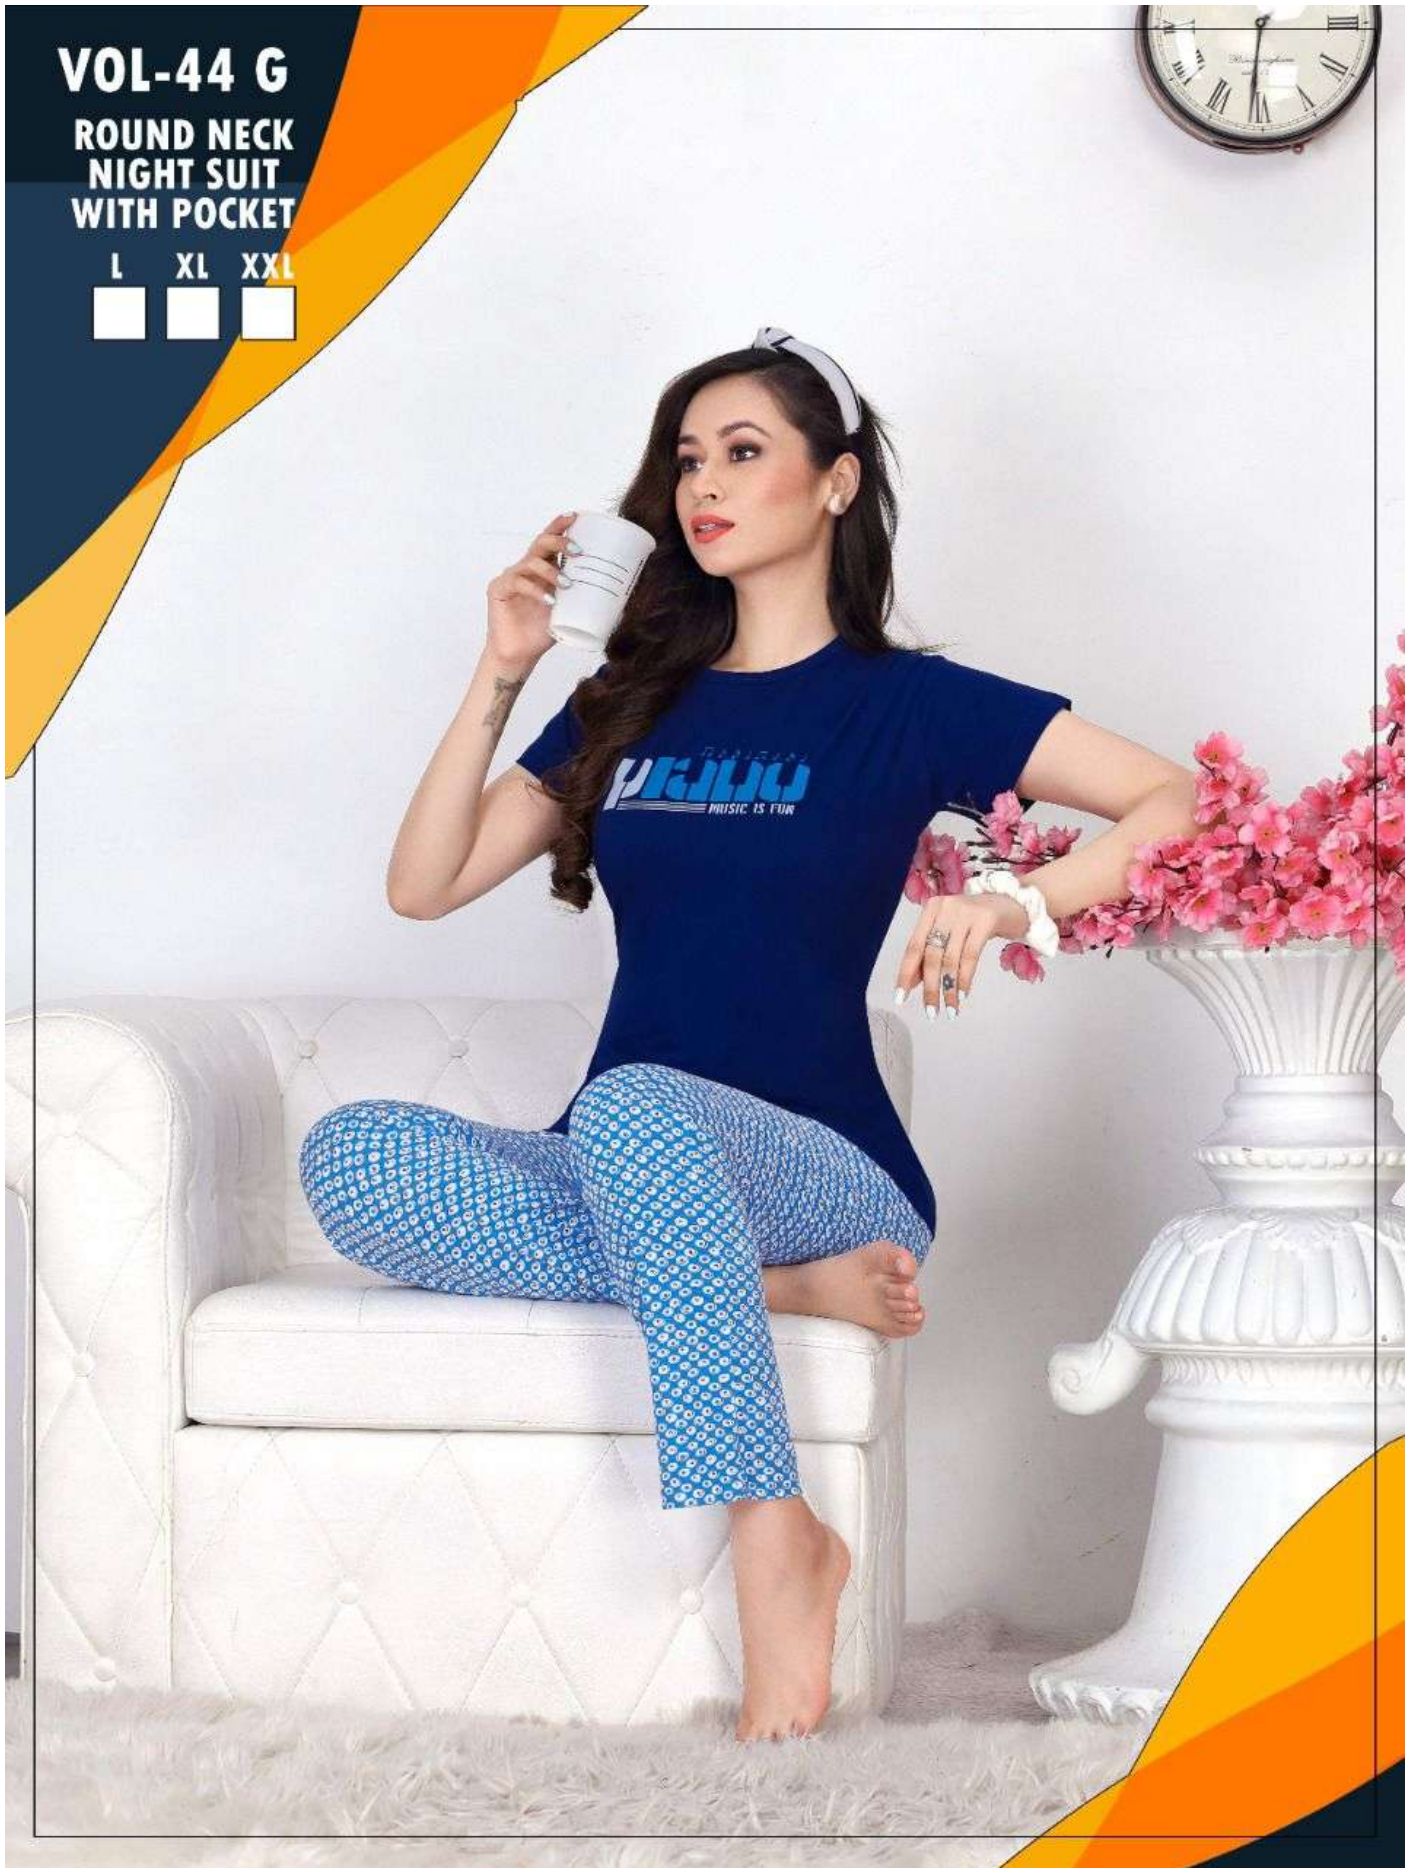

VOL-44 G

**ROUND NECK
NIGHT SUIT
WITH POCKET**

L XL XXL