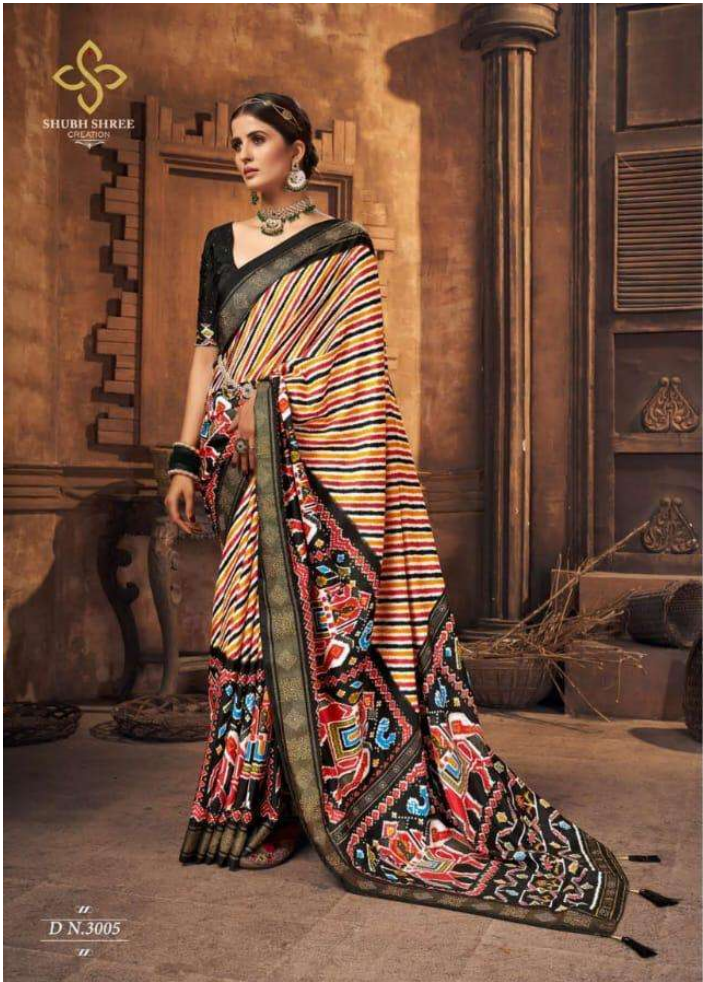

//
D N.3001
//

//
D N.3002
//

//
D N.3003
//