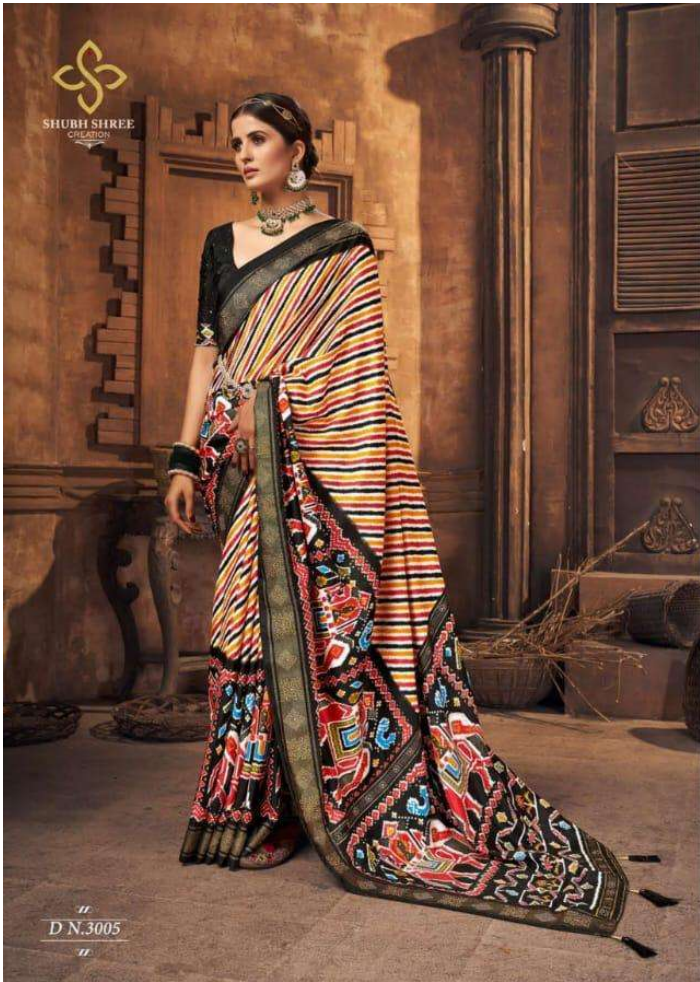

//
D N.3001
//

//
D N.3002
//

//
D N.3003
//