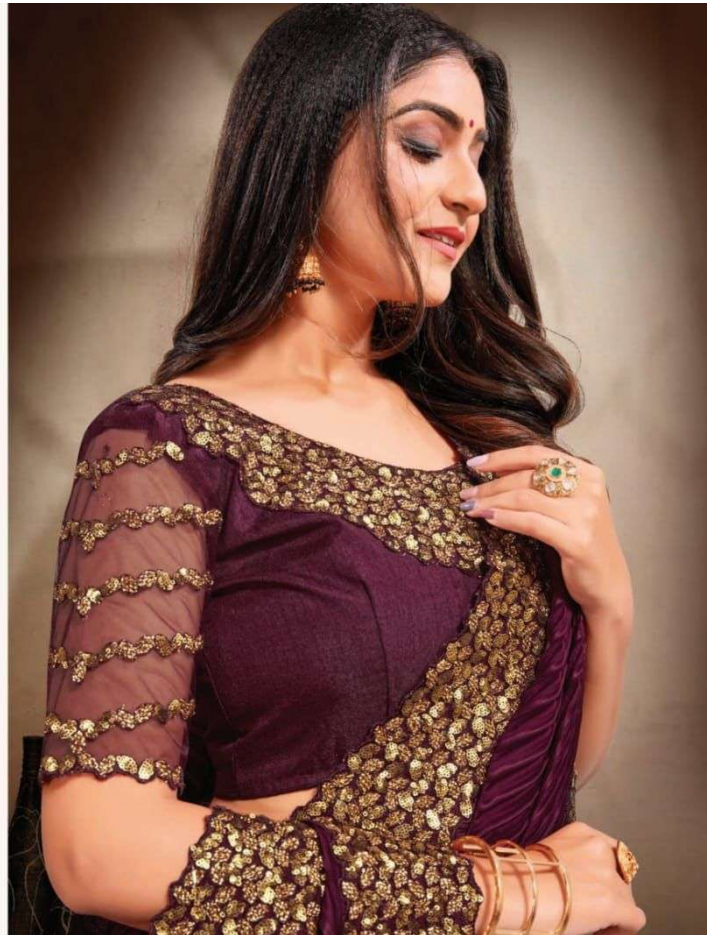

Weaved
with an
artful soul...

SOMETHING DIFFERENT & NEW LOOK
354 E

Fashion
IS YOUR
PASSION...

From rainbow colors of saree-yes, each saree gives different look to electro

354 B

Fashion
is a
passion...

354 A

Weaved
with an
artful soul...
SOMETHING DIFFERENT & NEW LOOK
354 C

Fashion
is your
passion...
Colors of better yes, and
we give different look to each
354 A

D.No.361-C

D.No.361-D

D.No.361-E

D.No.361-F