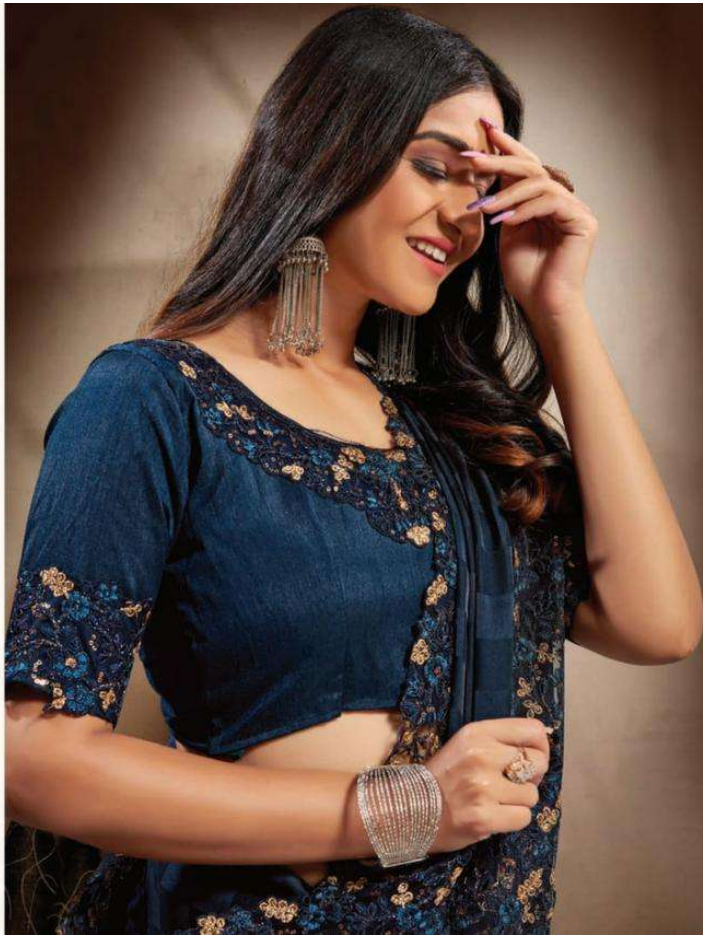

Weaved
with an
artful soul...

SOMETHING DIFFERENT & NEW LOOK
354 E

Fashion
IS YOUR
PASSION...

From rainbow colors of saree-yes, each saree gives different look to electro

354 B

Fashion
is a
passion...

354 A

Weaved
with an
artful soul...
SOMETHING DIFFERENT & NEW LOOK
354 C

Fashion
is your
passion...
Colors of better yes, and
we give different look to each
354 A

D.No.361-C

D.No.361-D

D.No.361-E

D.No.361-F