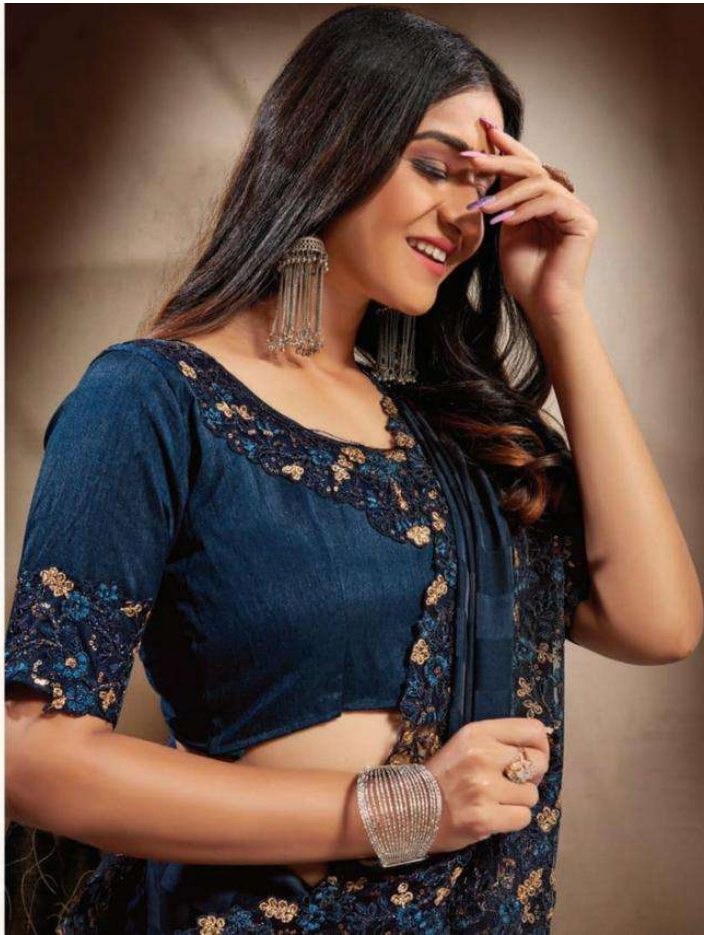

Weaved
with an
artful soul...

SOMETHING DIFFERENT & NEW LOOK
354 E

Fashion
IS YOUR
PASSION...

From rainbow colors of saree-yes, each saree gives different look to electro

354 B

Fashion
is a
passion...

354 A

Weaved
with an
artful soul...
SOMETHING DIFFERENT & NEW LOOK
354 C

Fashion
is your
passion...
Colors of better yes, and
we give different look to each
354 A

D.No.361-C

D.No.361-D

D.No.361-E

D.No.361-F