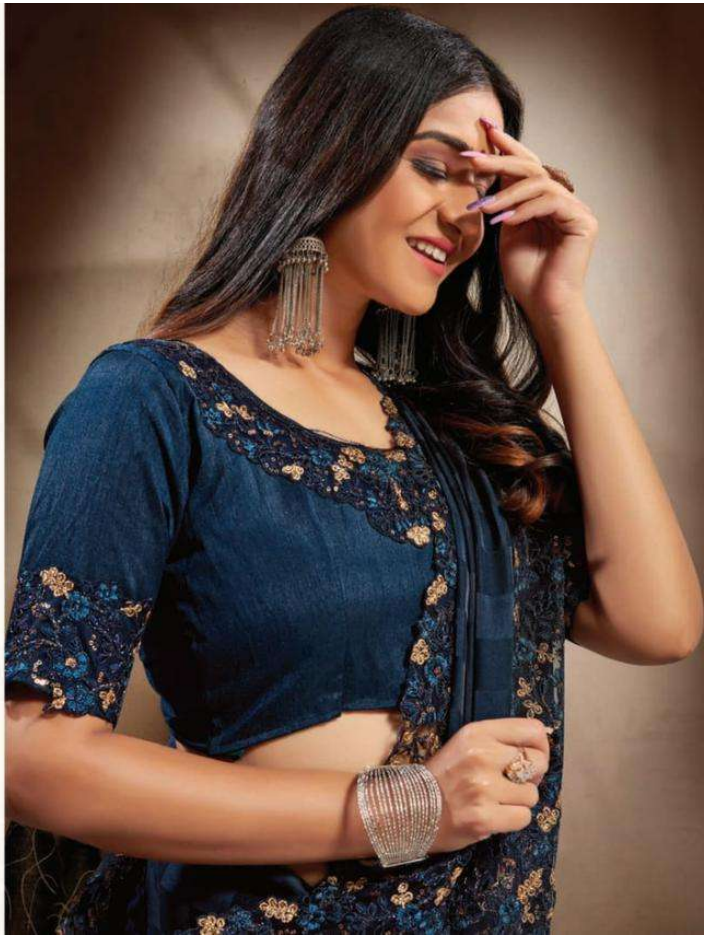

**MEHAK**  
SAREES

D.No.381-F

*Weaved*  
with an  
artful soul...

SOMETHING DIFFERENT & NEW LOOK  
354 E

*Fashion*  
IS YOUR  
PASSION...

From rainbow colors of saree-yes, each saree gives different look to electro

354 B

*Fashion*  
is a  
passion...  
354 A

*Weaved*  
with an  
artful soul...  
SOMETHING DIFFERENT & NEW LOOK  
354 C

*Fashion*  
is your  
passion...  
Colors of better yes, and  
we give different look to each  
354 A