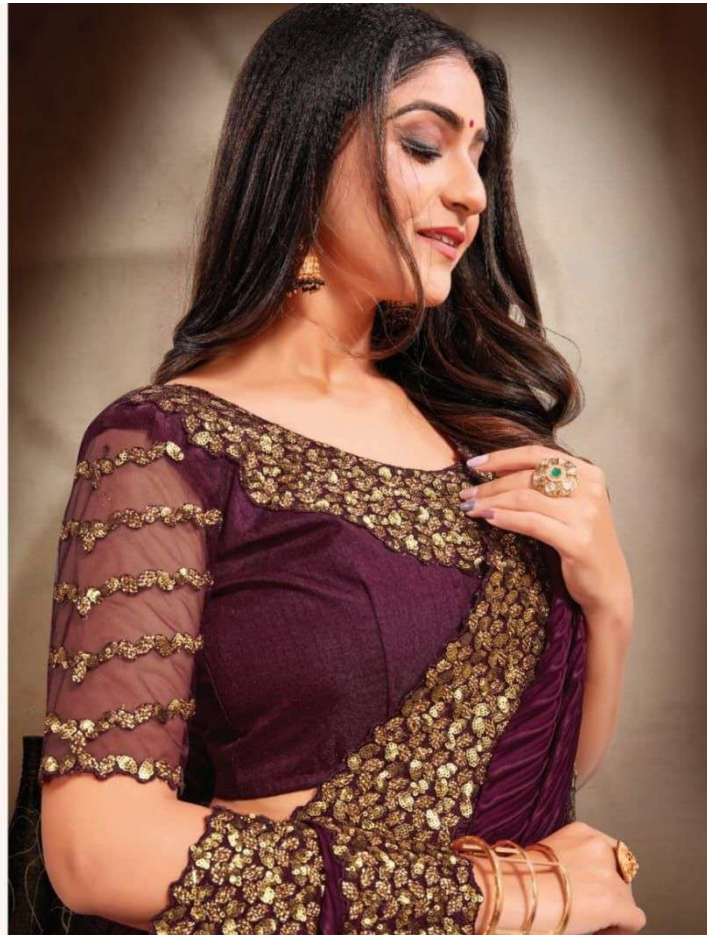

**MEHAK**  
SAREES

D.No.381-F

*Weaved*  
with an  
artful soul...

SOMETHING DIFFERENT & NEW LOOK  
354 E

*Fashion*  
IS YOUR  
PASSION...

From rainbow colors of saree-yes, each saree gives different look to electro

354 B

*Fashion*  
is a  
passion...  
354 A

*Weaved*  
with an  
artful soul...  
SOMETHING DIFFERENT & NEW LOOK  
354 C

*Fashion*  
is your  
passion...  
Colors of better yes, and  
we give different look to each  
354 A