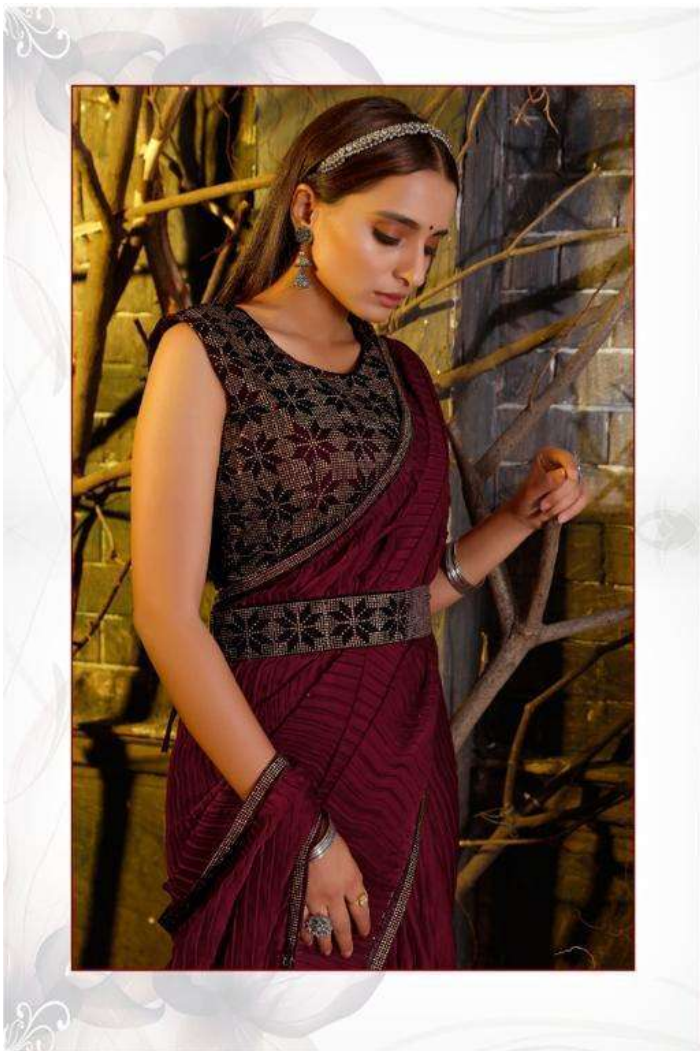

**MEHAK**  
SAREES

D.No.381-F

*Weaved*  
with an  
artful soul...

SOMETHING DIFFERENT & NEW LOOK  
354 E

*Fashion*  
IS YOUR  
PASSION...

From rainbow colors of saree-yes, each saree gives different look to electro

354 B

*Fashion*  
is a  
passion...  
354 A

*Weaved*  
with an  
artful soul...  
SOMETHING DIFFERENT & NEW LOOK  
354 C

*Fashion*  
is your  
passion...  
Colors of better yes, and  
we give different look to each  
354 A