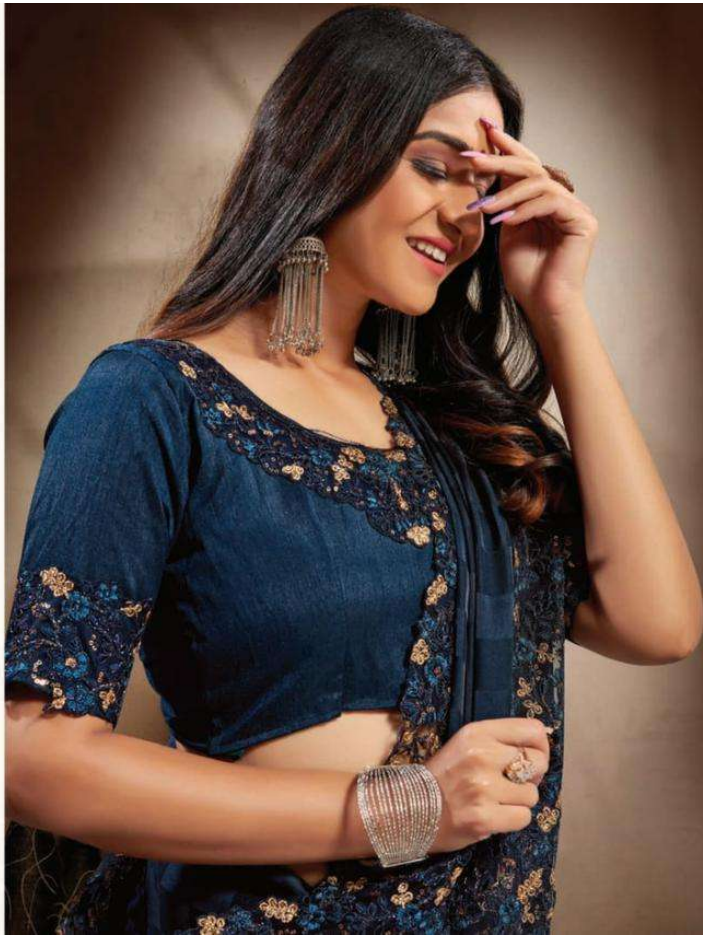

**MEHAK**  
SAREES

D.No.381-F

*Weaved*  
with an  
artful soul...

SOMETHING DIFFERENT & NEW LOOK  
354 E

*Fashion*  
IS YOUR  
PASSION...

From rainbow colors of saree-yes, each saree gives different look to electro

354 B

*Fashion*  
is a  
passion...  
354 A

*Weaved*  
with an  
artful soul...  
SOMETHING DIFFERENT & NEW LOOK  
354 C

*Fashion*  
is your  
passion...  
Colors of better yes, and  
we give different look to each  
354 A