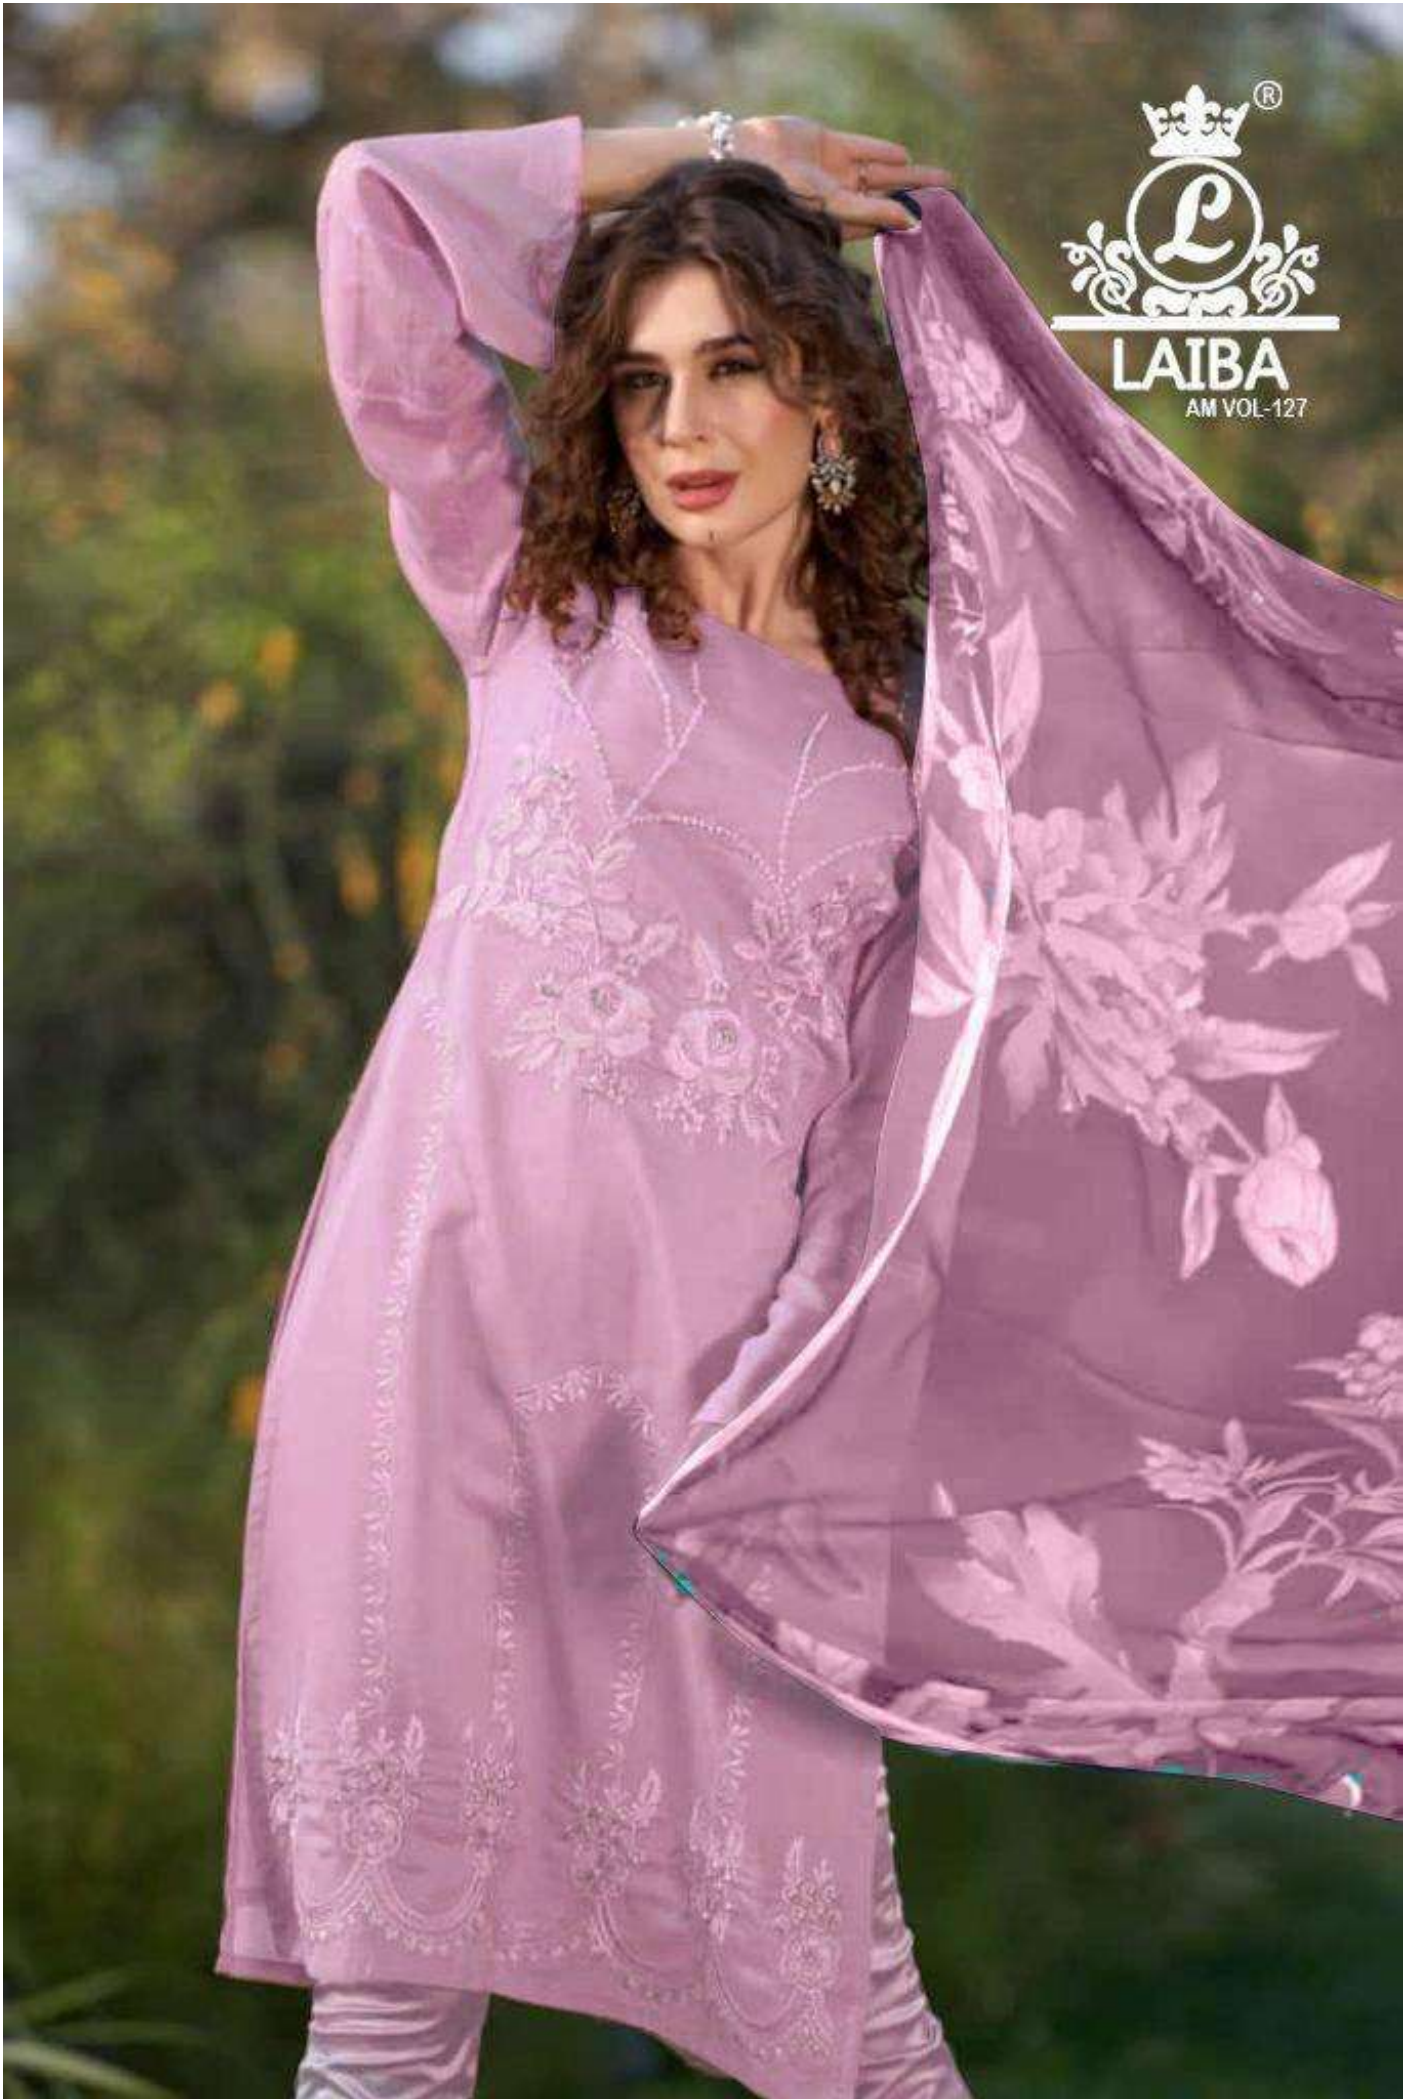

LAIBA
AM VOL-127

LAIBA

AM VOL-127

LAIBA

AM VOL-127

LAIBA
AM VOL-127

LAIBA
AM VOL-127

FABRICS DETAILS

TOP:-PURE GEORGETTE

BOTTOM:-PURE COTTON SARTIN STREACHABLE

SIZE:-XL

CARE INSTRUCTIONS

DRY CLEAN RECOMMENDED
DO NOT USE ANY TYPE OF BLEACH OR STAIN REMOVING CHEMICALS
WASH & SOAK COLORED & WHITE FABRICS SEPARATELY
DO NOT OVER EXPOSE DAMP FABRIC TO STRONG SUNLIGHT
IRON AT MODERATE TEMPERATURE