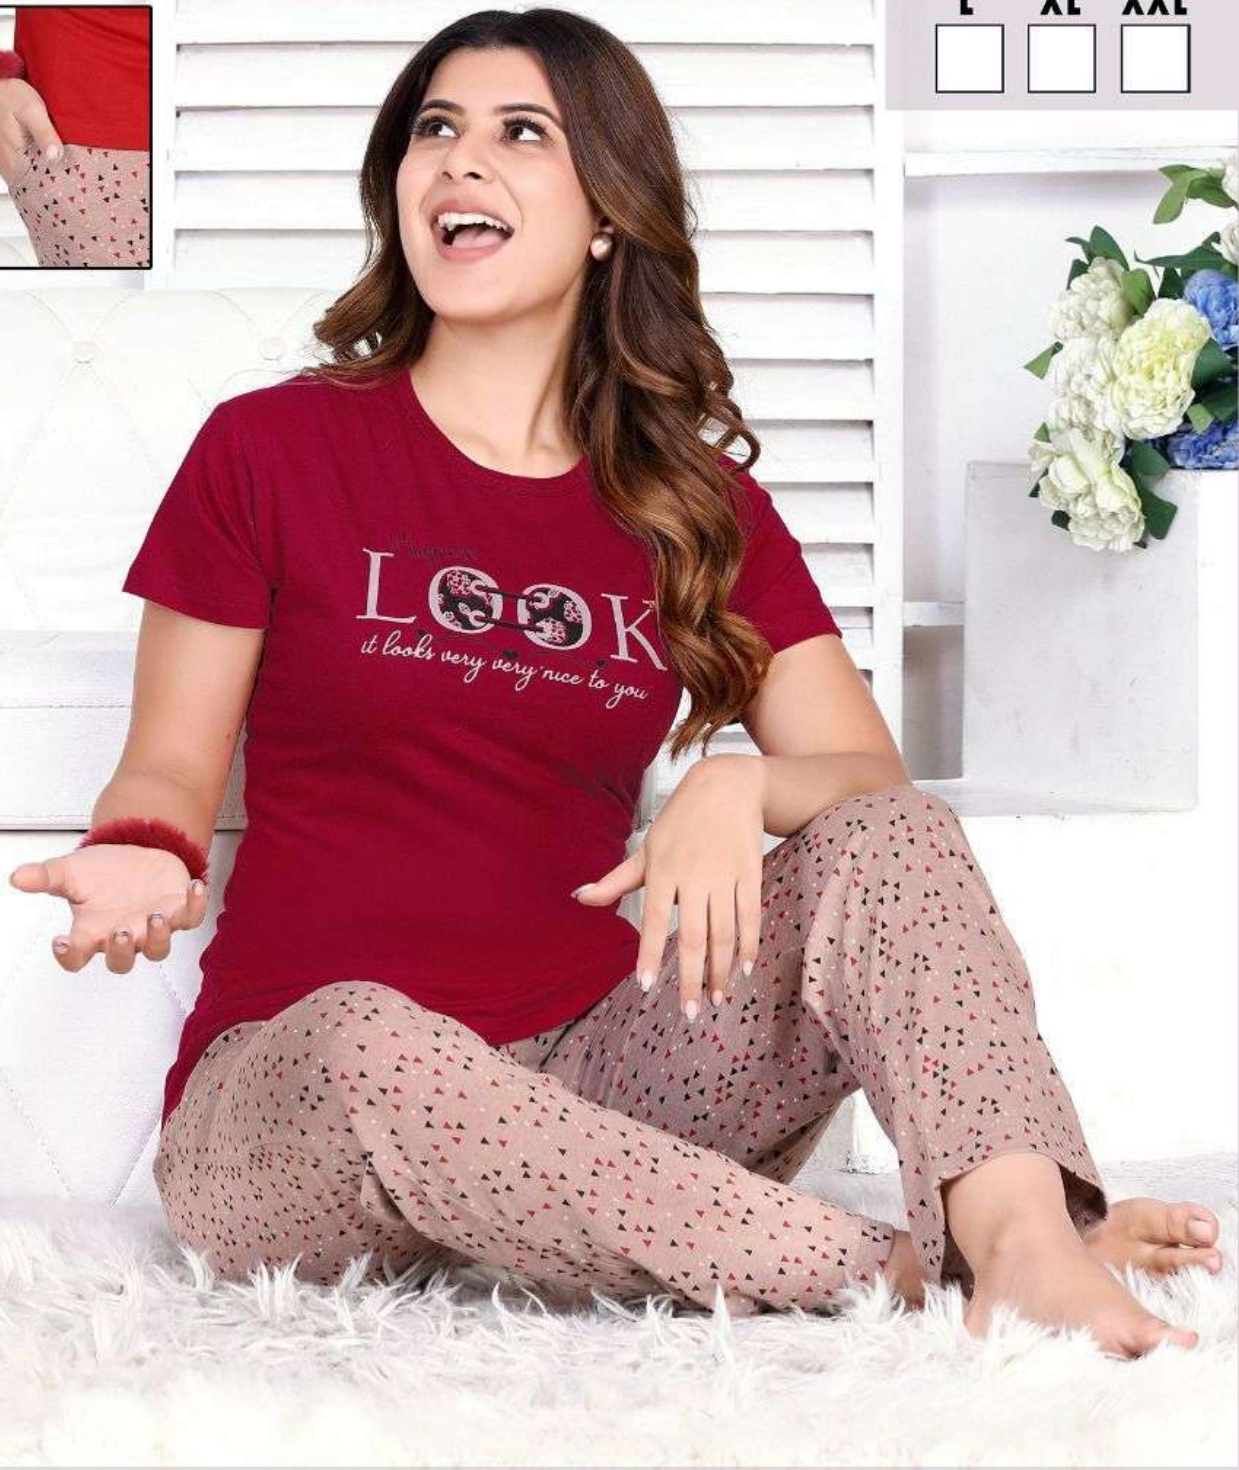

VOL-43 G

**ROUND NECK
NIGHT SUIT
WITH POCKET**

L

XL

XXL

☐

☐

☐