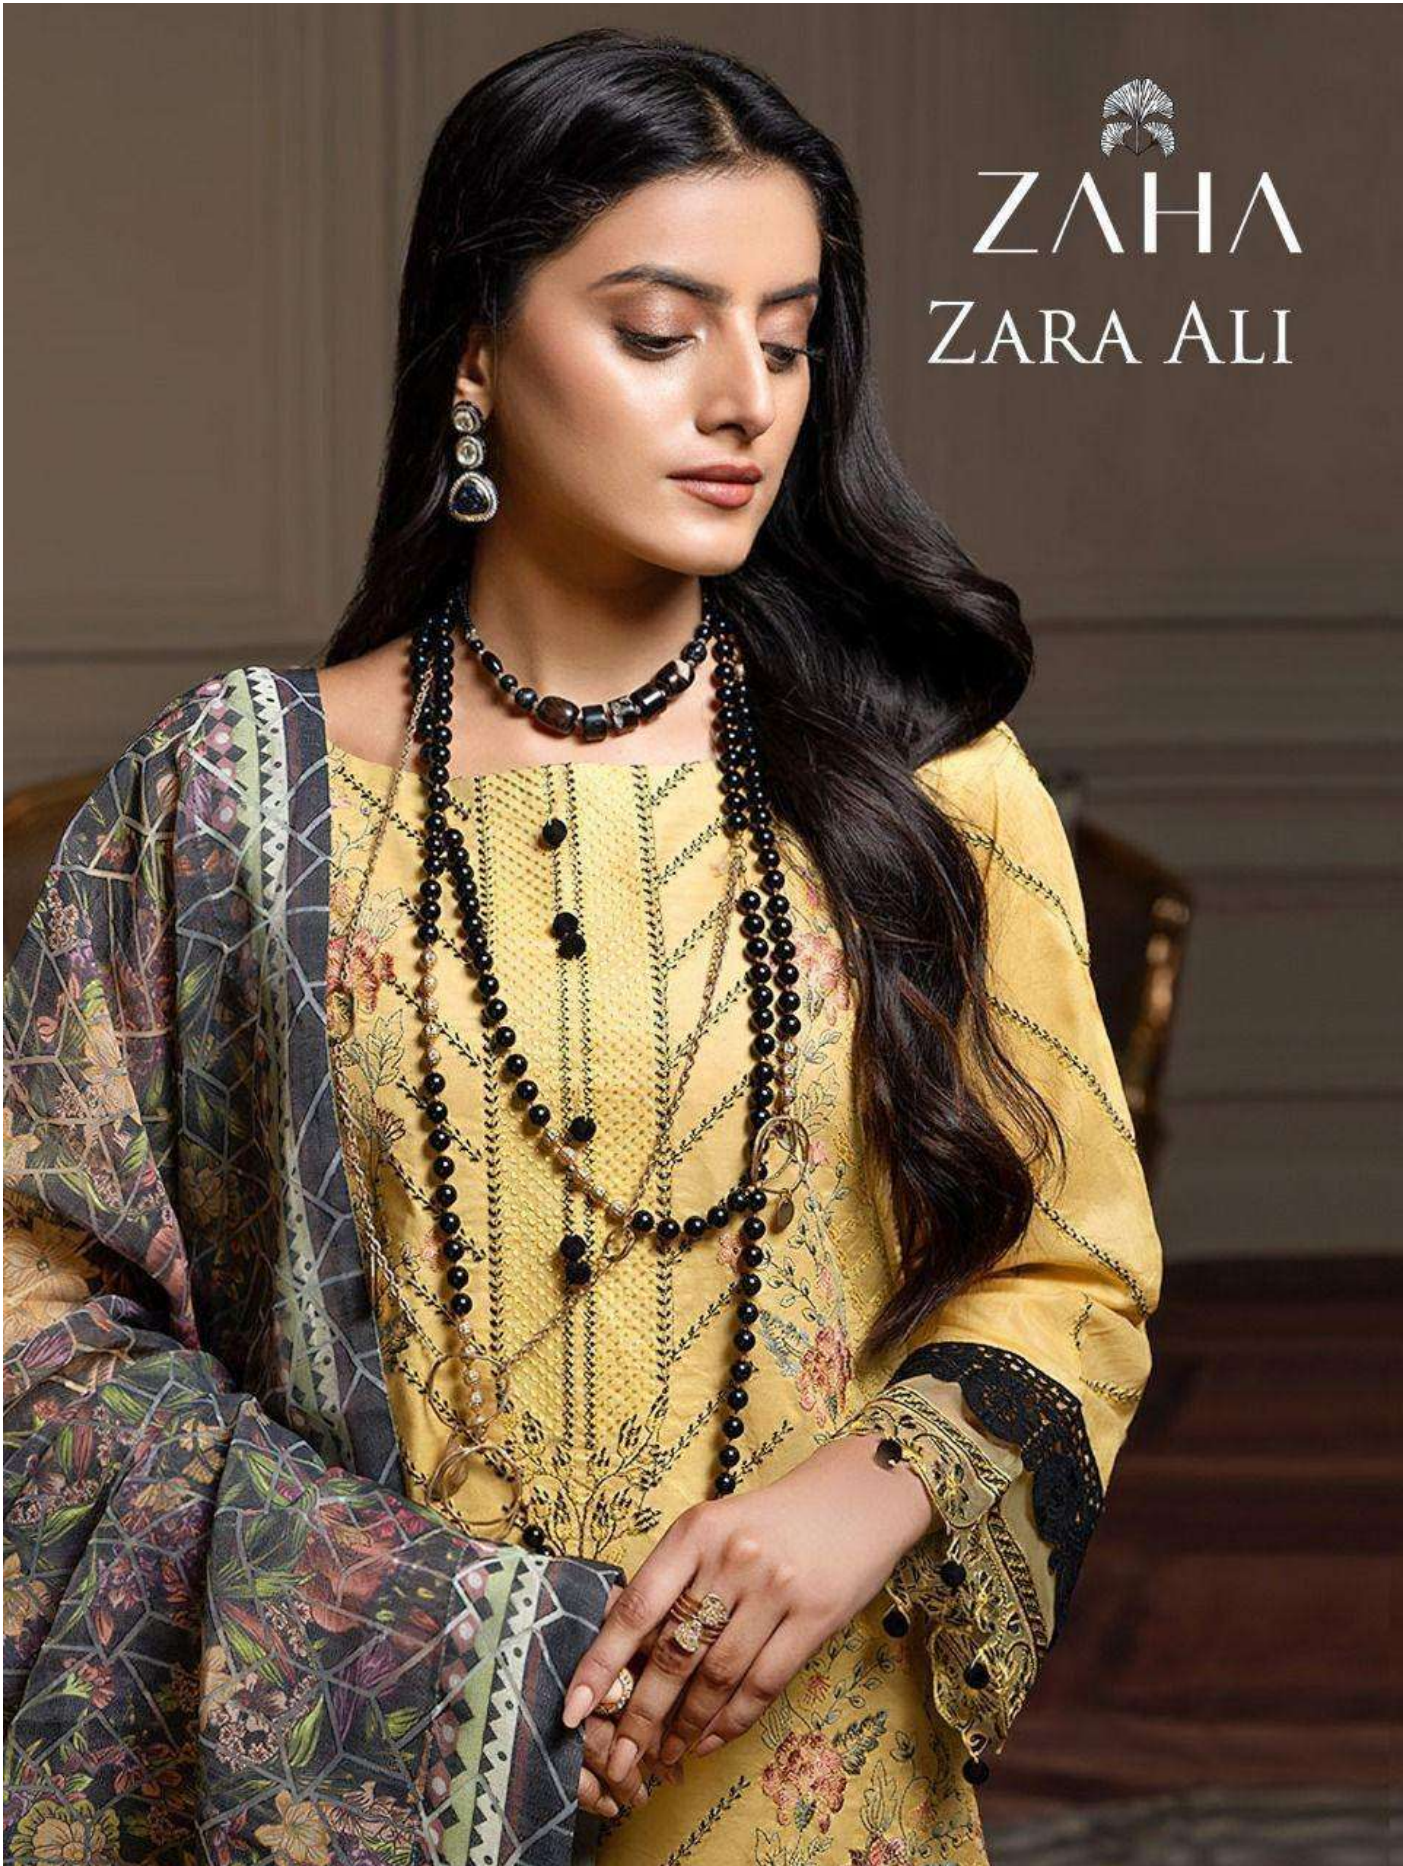

ZAHA  
ZARA ALI

ZAHA  
ZARA ALI

ZARA ALI

ZAHA

D.No.10066

**TOP** Combric Cotton with Heavy Embroidery Work

**BOTTOM-INNER** Semi Lawn

**DUPATTA**

Silver Siffone Printed

ZARA ALI

ZAHA

D.No.10067

**TOP** Combric Cotton with Heavy Embroidery Work

**BOTTOM-INNER** Semi Lawn

**DUPATTA**

Silver Siffone Printed

ZARA ALI

ZAHA

D.No.10068

**TOP** Combric Cotton with Heavy Embroidery Work

**BOTTOM-INNER** Semi Lawn

**DUPATTA**

Silver Siffone Printed

  
**ZAHA**

**ZARA ALI**

**TOP** Combric Cotton with  
Heavy Embroidery Work

**BOTTOM-INNER** Semi Lawn

**DUPATTA** Silver Siffone  
Printed

D.NO.10066

D.NO.10067

D.NO.10068