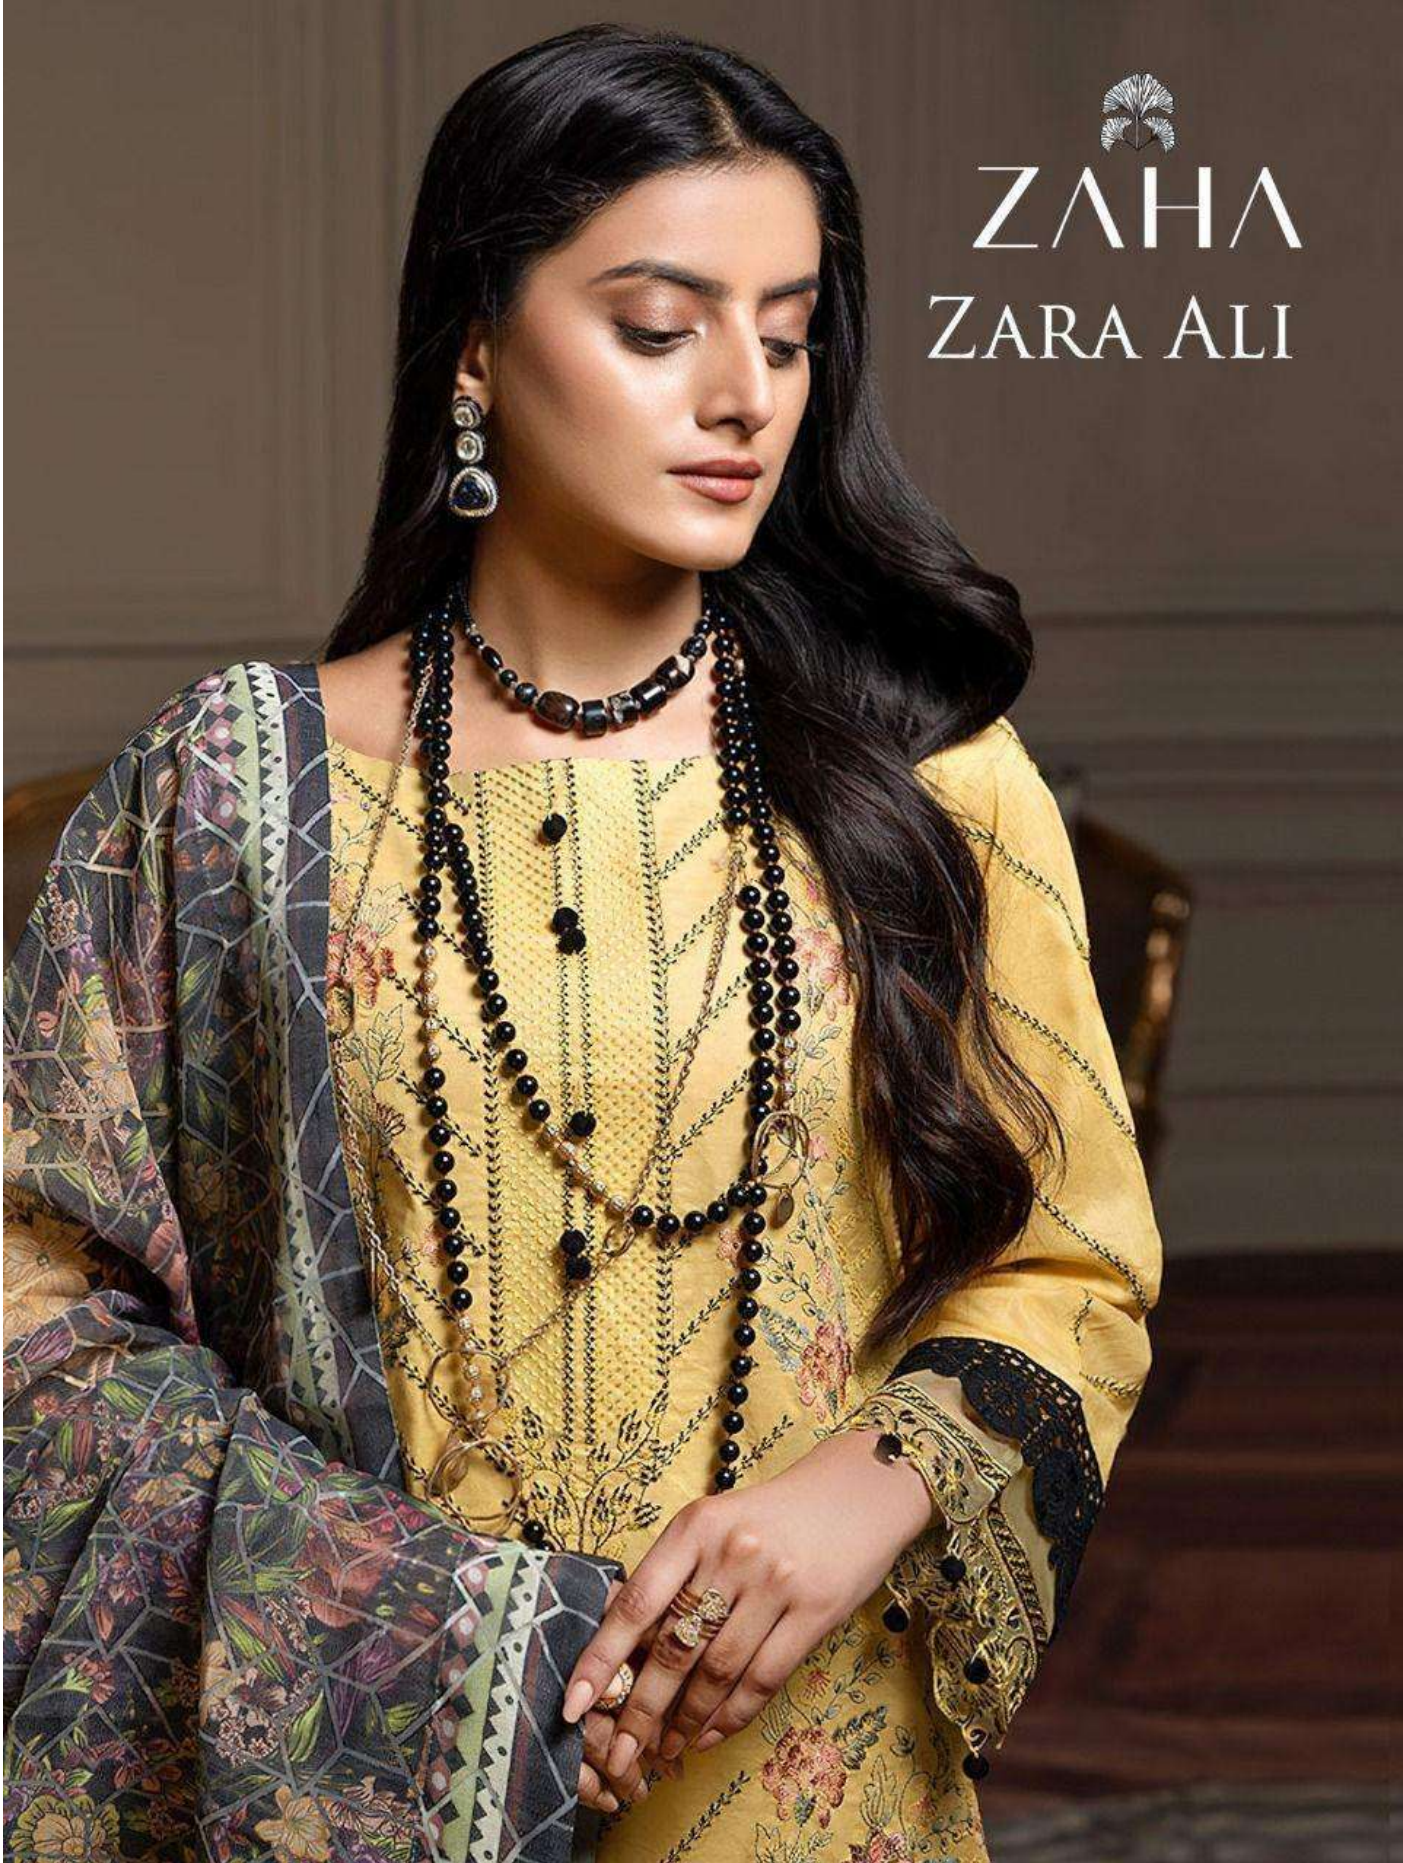

ZAHA
ZARA ALI

ZAHA
ZARA ALI

ZARA ALI

ZAHA

D.No.10066

TOP Combric Cotton with Heavy Embroidery Work

BOTTOM-INNER Semi Lawn

DUPATTA Silver Siffone Printed

ZARA ALI

ZAHA

D.No.10067

TOP Combric Cotton with Heavy Embroidery Work

BOTTOM-INNER Semi Lawn

DUPATTA

Silver Siffone Printed

ZARA ALI

ZAHA

D.No.10068

TOP Combric Cotton with Heavy Embroidery Work

BOTTOM-INNER Semi Lawn

DUPATTA

Silver Siffone Printed

ZAHA

ZARA ALI

TOP Combric Cotton with
Heavy Embroidery Work

BOTTOM-INNER Semi Lawn

DUPATTA Silver Siffone
Printed

D.NO.10066

D.NO.10067

D.NO.10068