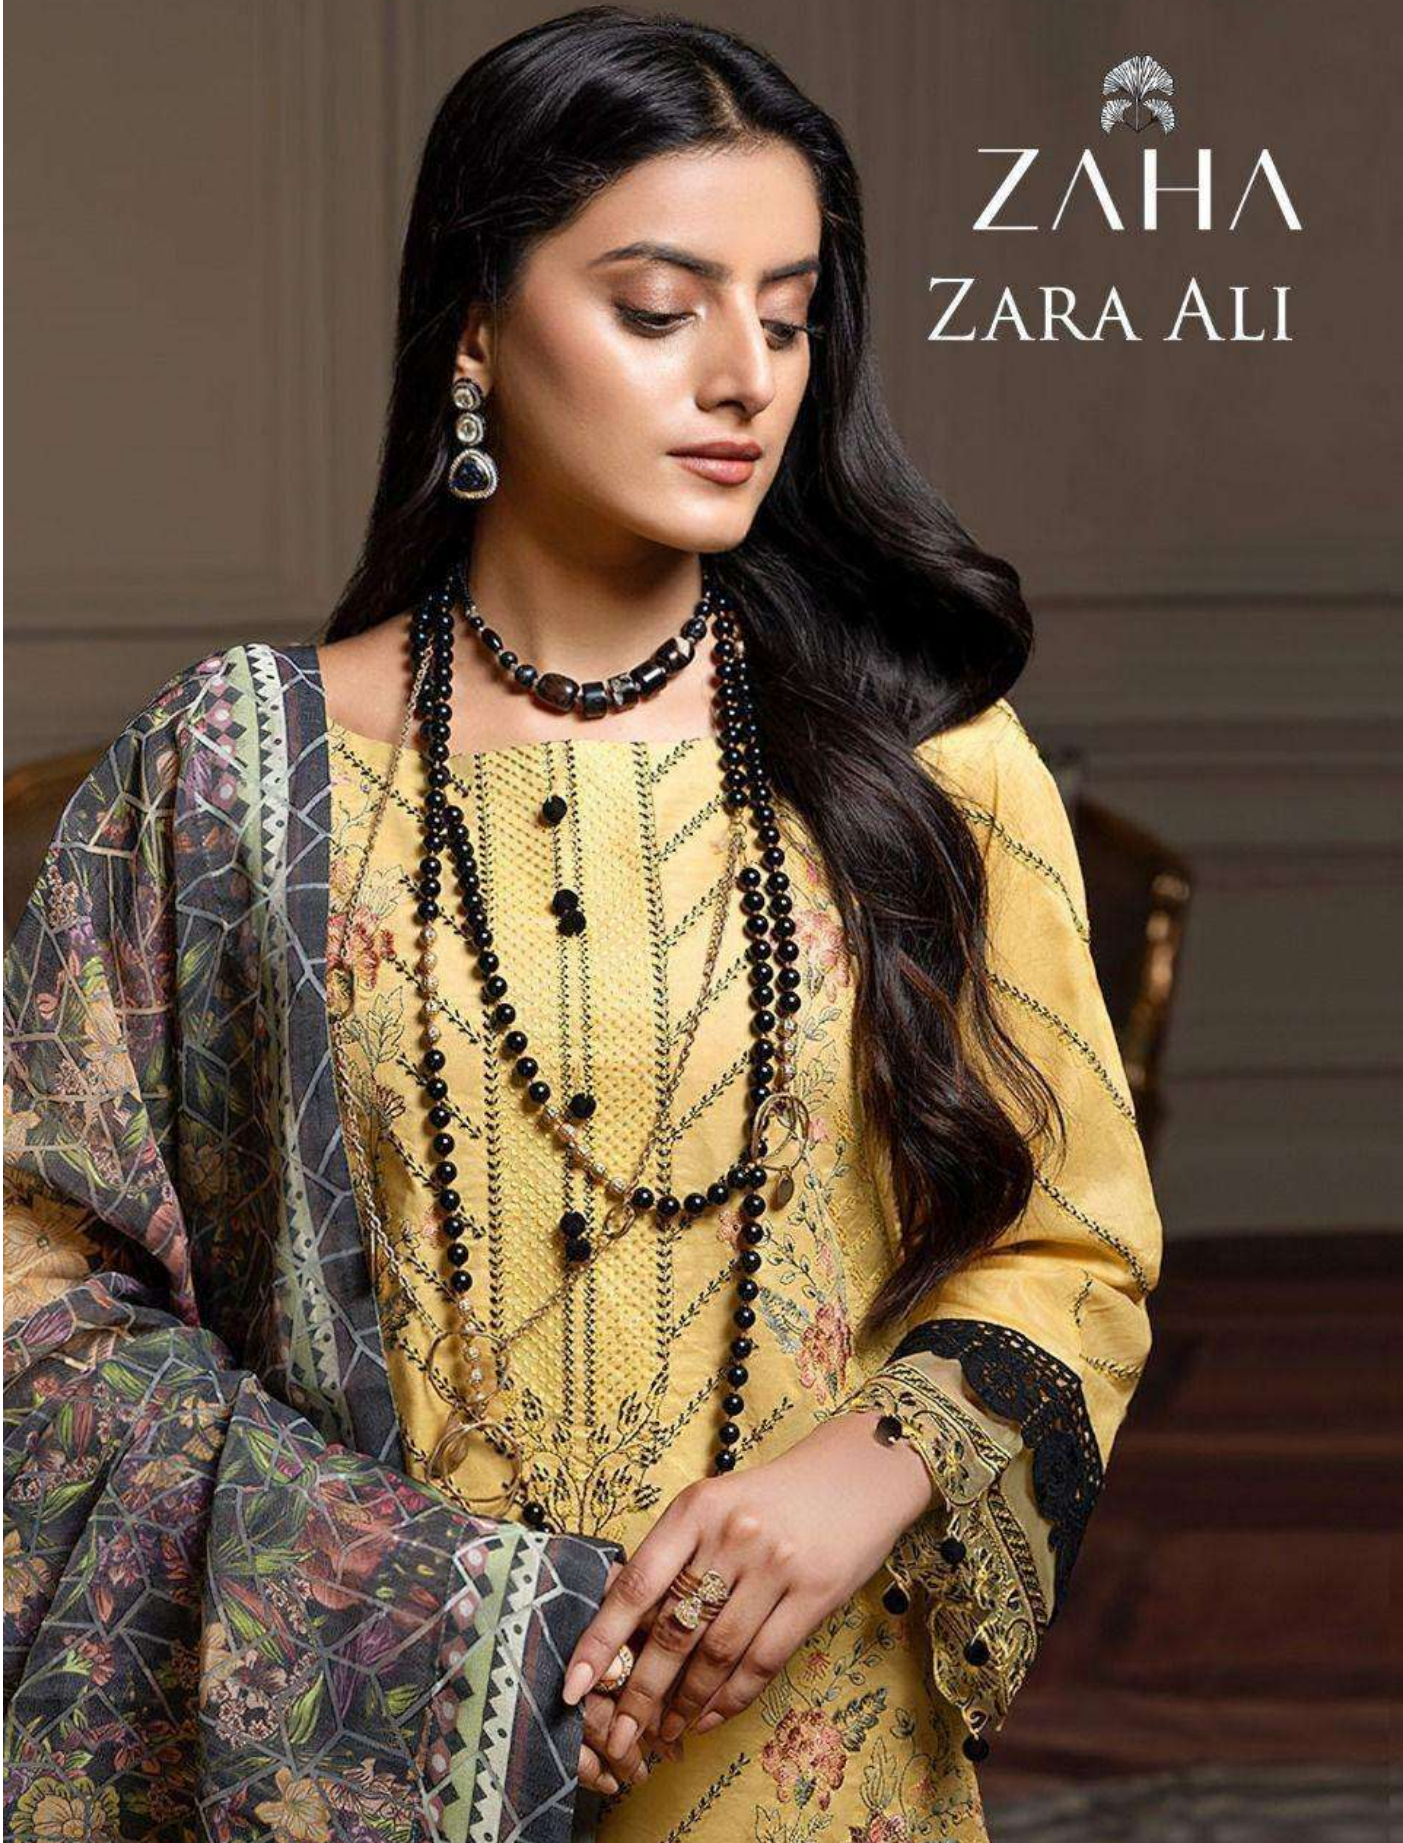

ZAHA  
ZARA ALI

ZAHA  
ZARA ALI

ZARA ALI

ZAHA

D.No.10066

**TOP** Combric Cotton with Heavy Embroidery Work

**BOTTOM-INNER** Semi Lawn

**DUPATTA**

Silver Siffone Printed

ZARA ALI

ZAHA

D.No.10067

**TOP** Combric Cotton with Heavy Embroidery Work

**BOTTOM-INNER** Semi Lawn

**DUPATTA**

Silver Siffone Printed

ZARA ALI

ZAHA

D.No.10068

**TOP** Combric Cotton with Heavy Embroidery Work

**BOTTOM-INNER** Semi Lawn

**DUPATTA**

Silver Siffone Printed

  
**ZAHA**

**ZARA ALI**

**TOP** Combric Cotton with  
Heavy Embroidery Work

**BOTTOM-INNER** Semi Lawn

**DUPATTA** Silver Siffone  
Printed

D.NO.10066

D.NO.10067

D.NO.10068