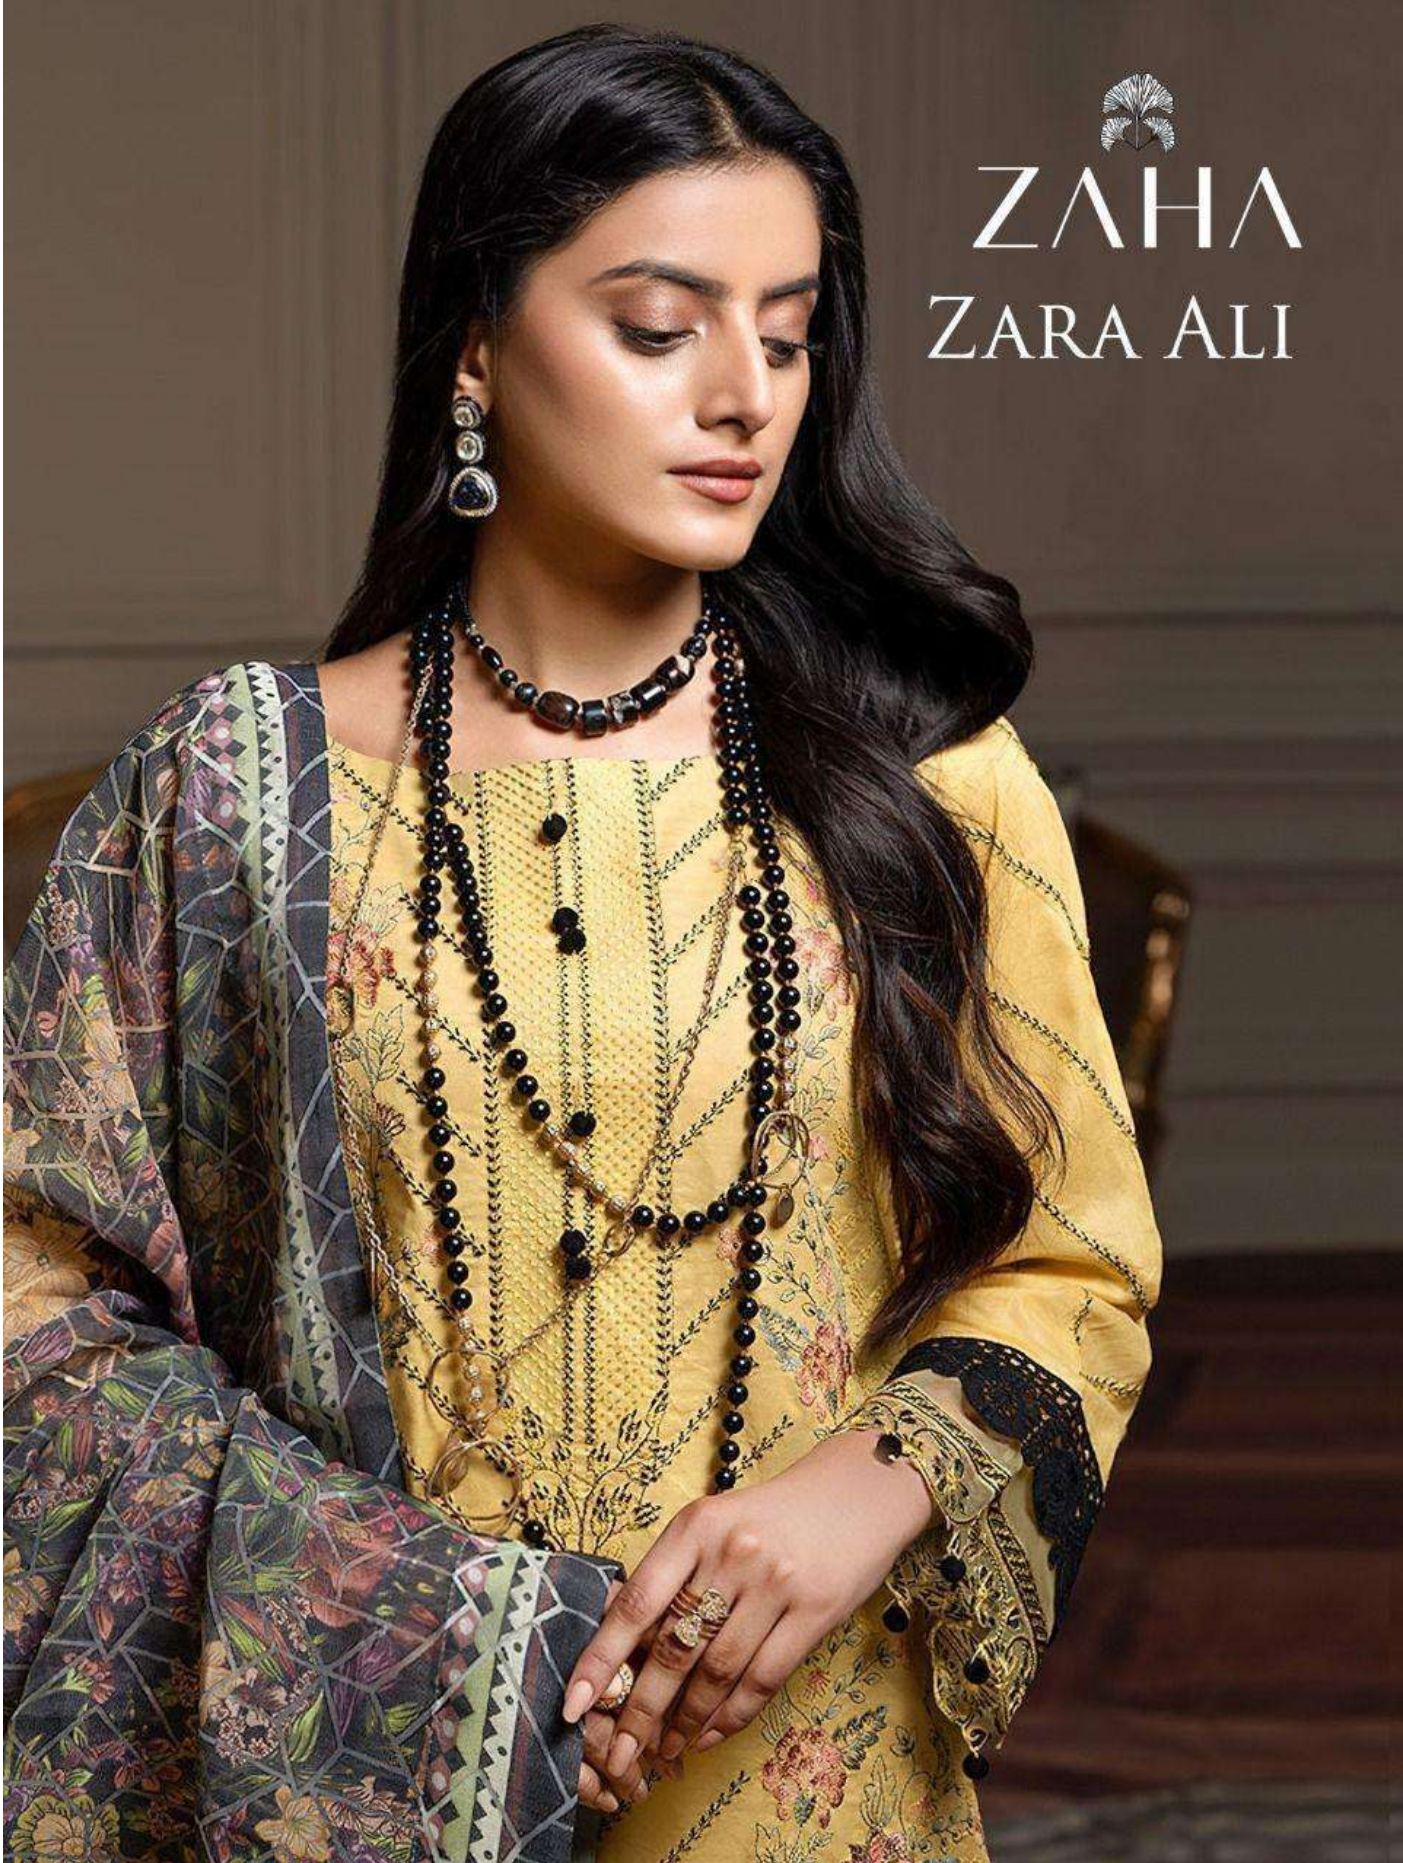

ZAHA
ZARA ALI

ZAHA
ZARA ALI

ZARA ALI

ZAHA

D.No.10066

TOP Combric Cotton with Heavy Embroidery Work

BOTTOM-INNER Semi Lawn

DUPATTA Silver Siffone Printed

ZARA ALI

ZAHA

D.No.10067

TOP Combric Cotton with Heavy Embroidery Work

BOTTOM-INNER Semi Lawn

DUPATTA Silver Siffone Printed

ZARA ALI

ZAHA

D.No.10068

TOP Combric Cotton with Heavy Embroidery Work

BOTTOM-INNER Semi Lawn

DUPATTA

Silver Siffone Printed

ZAHA

ZARA ALI

TOP Combric Cotton with
Heavy Embroidery Work