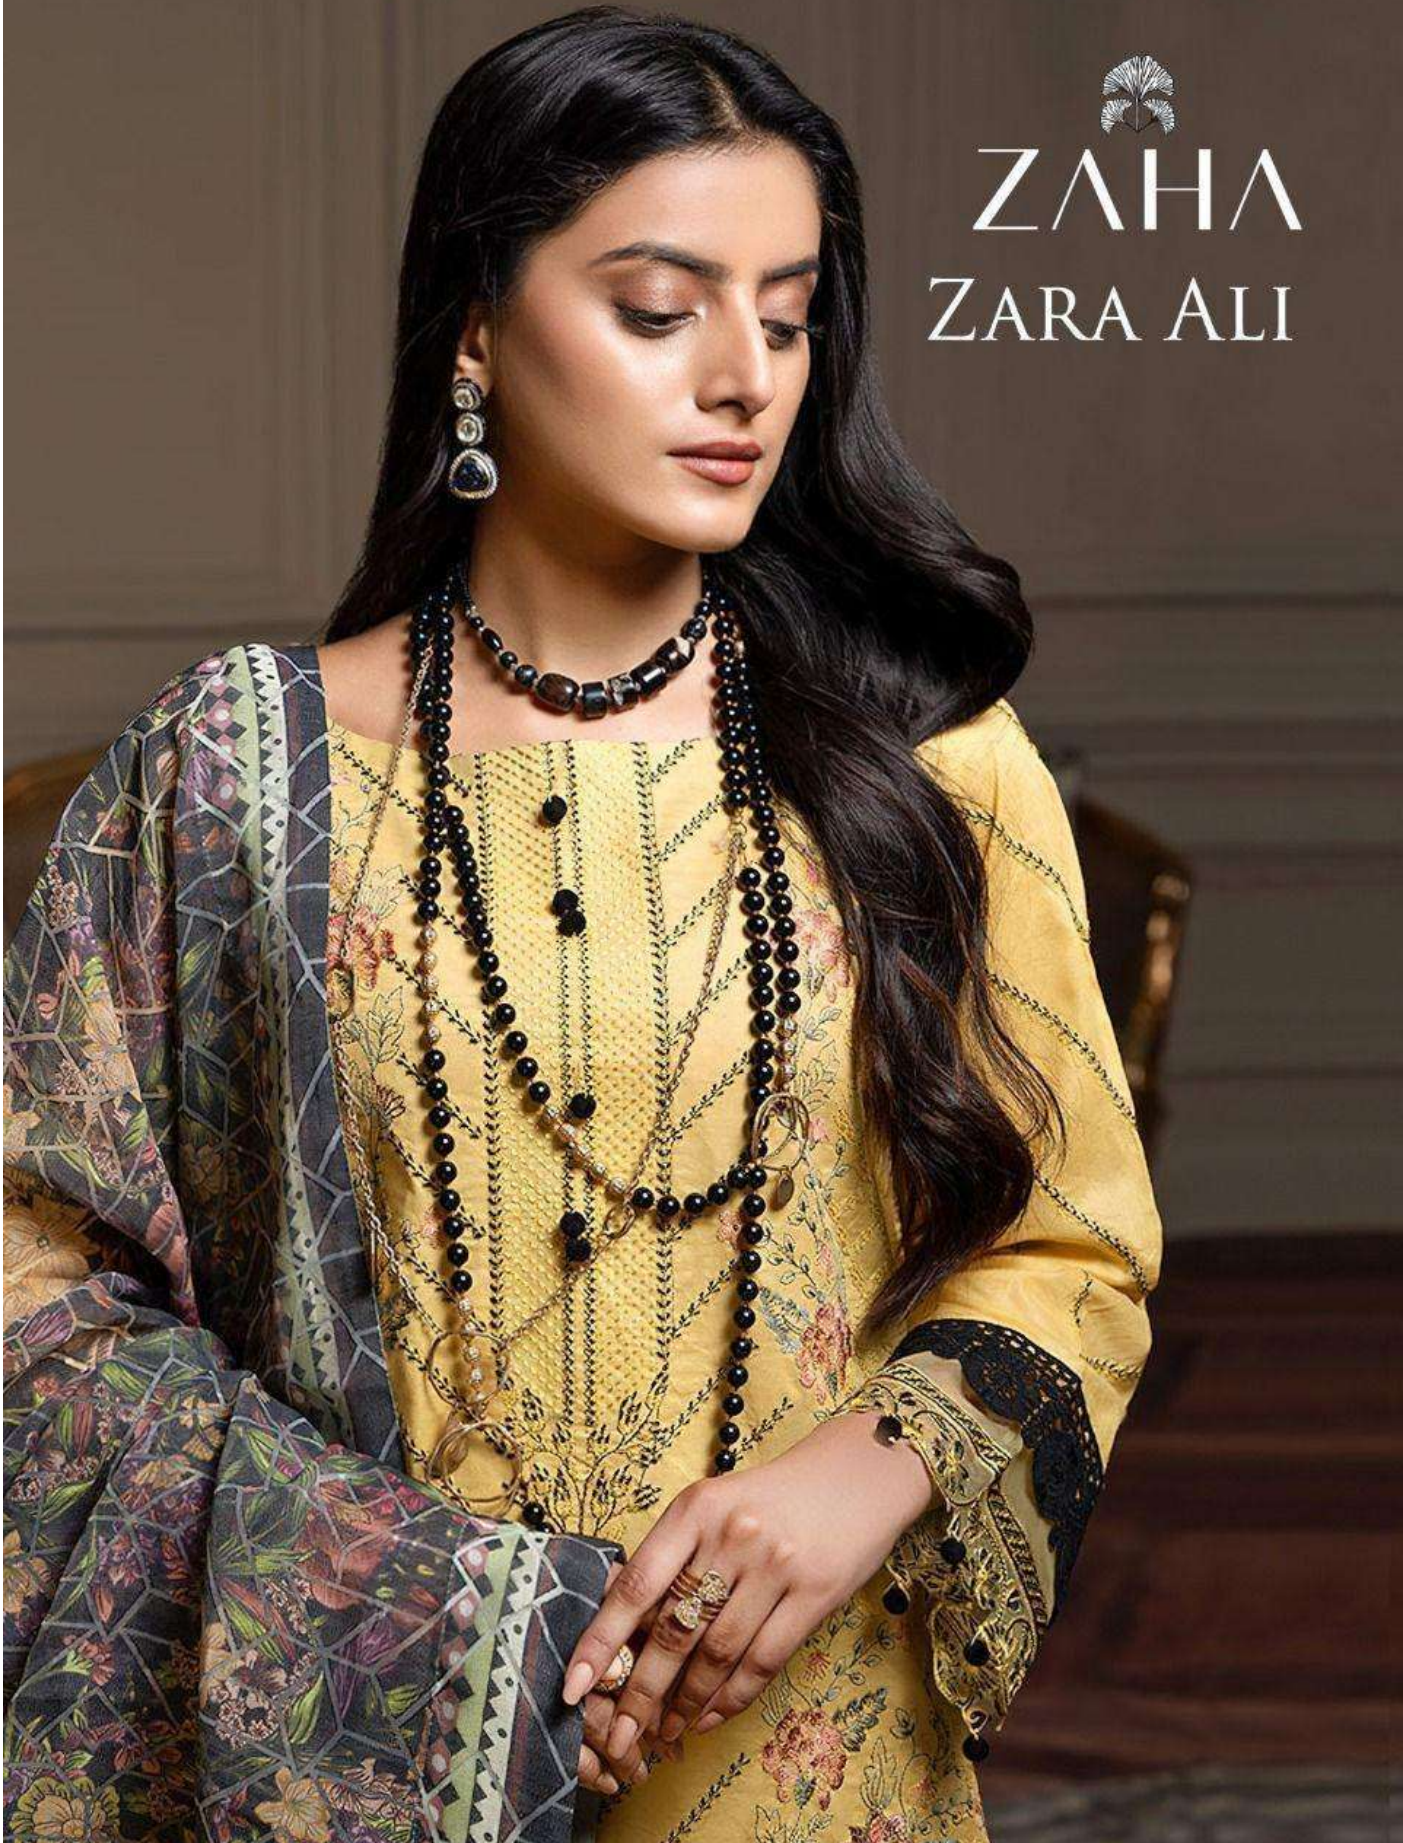

ZAHA
ZARA ALI

ZAHA
ZARA ALI

ZARA ALI

ZAHA

D.No.10066

TOP Combric Cotton with Heavy Embroidery Work

BOTTOM-INNER Semi Lawn

DUPATTA Silver Siffone Printed

ZARA ALI

ZAHA

D.No.10067

TOP Combric Cotton with Heavy Embroidery Work

BOTTOM-INNER Semi Lawn

DUPATTA Silver Siffone Printed

ZARA ALI

ZAHA

D.No.10068

TOP Combric Cotton with Heavy Embroidery Work

BOTTOM-INNER Semi Lawn

DUPATTA

Silver Siffone Printed

ZAHA

ZARA ALI

TOP Combric Cotton with
Heavy Embroidery Work