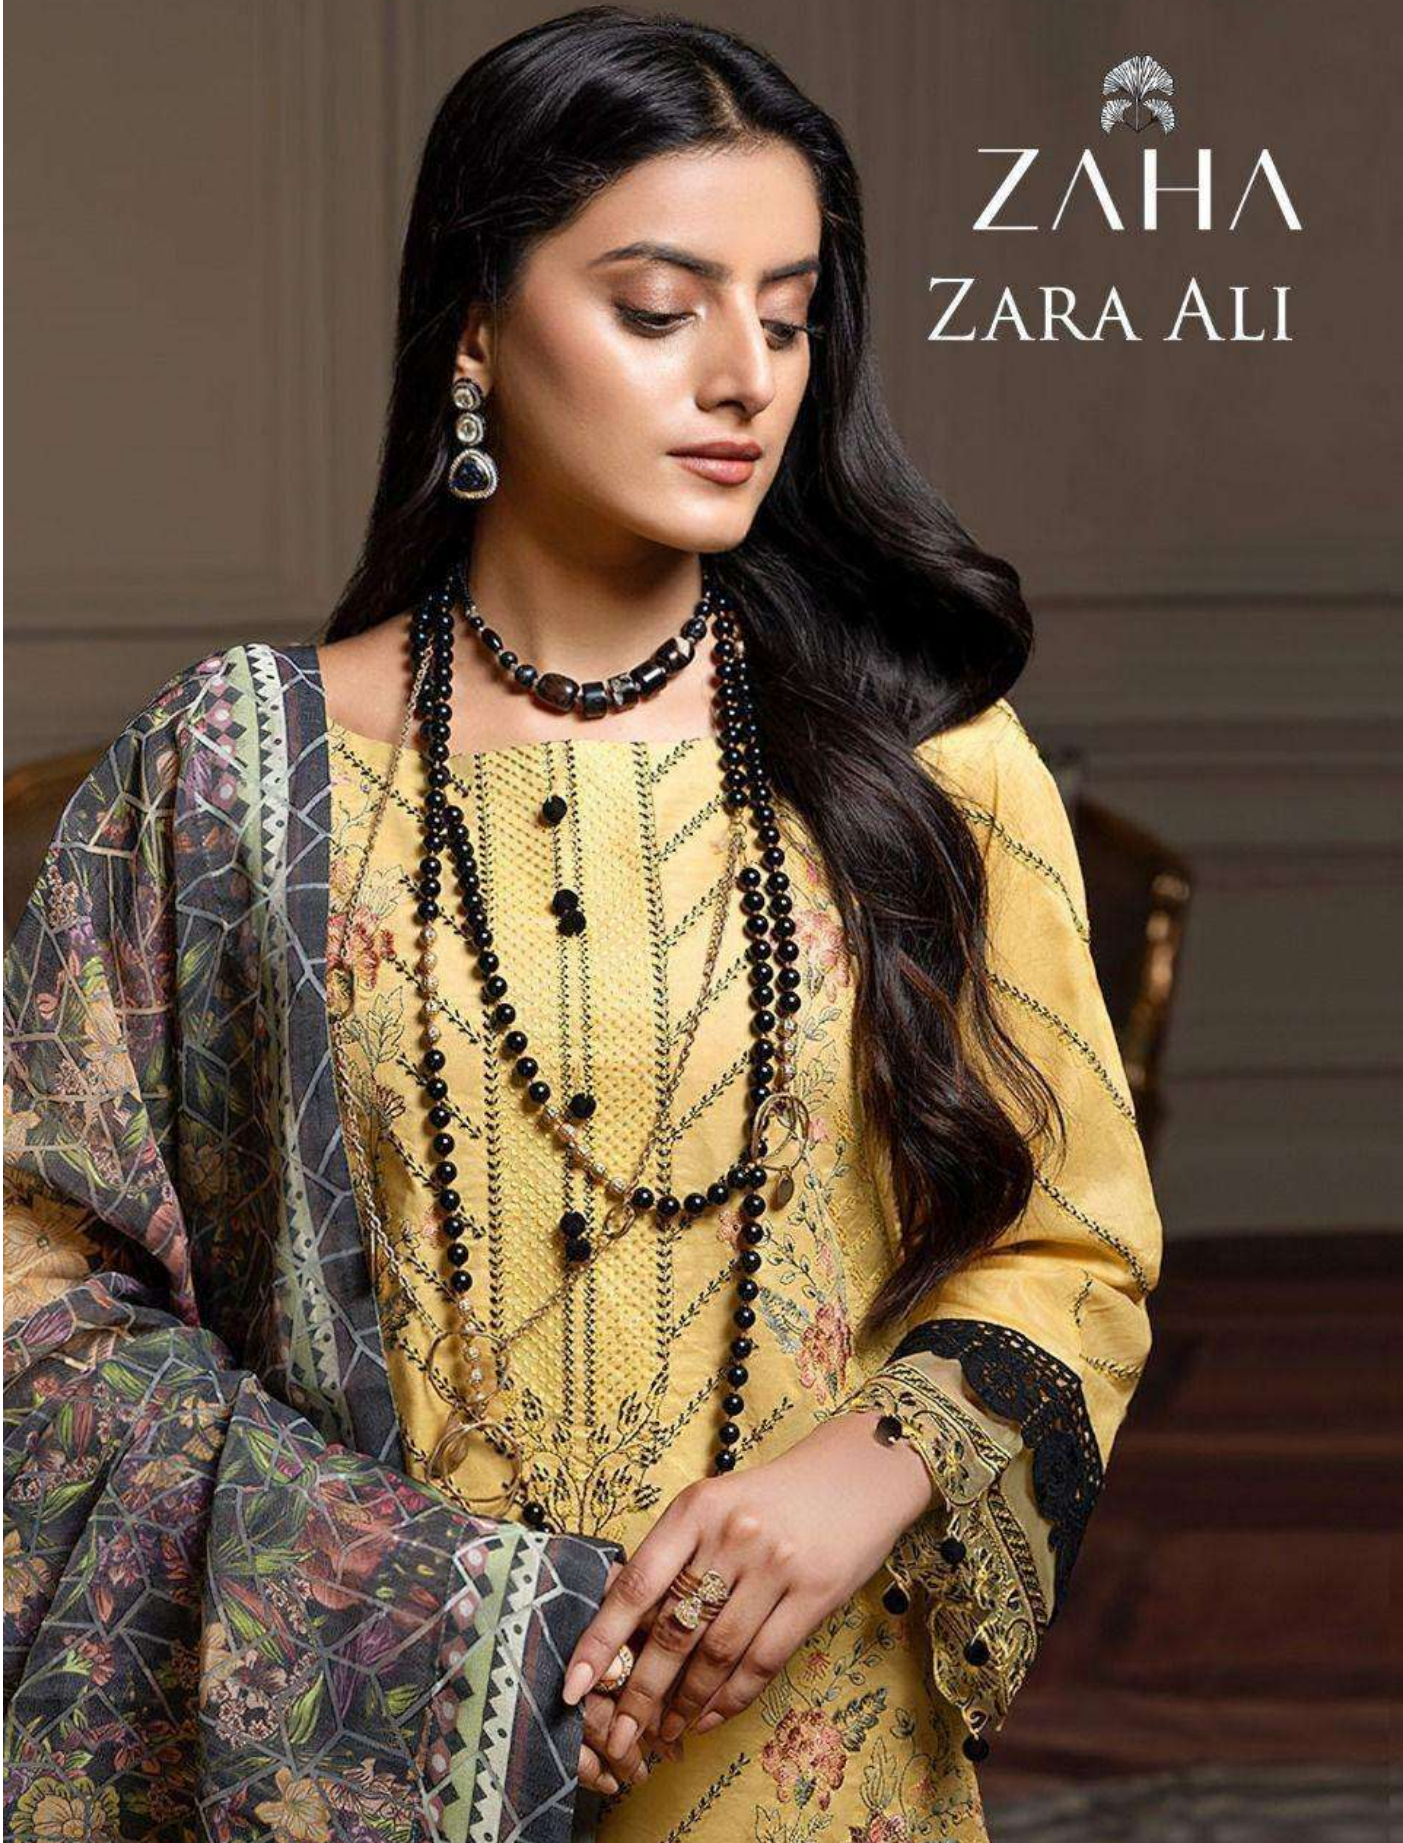

ZAHA
ZARA ALI

ZAHA
ZARA ALI

ZARA ALI

ZAHA

D.No.10066

TOP Combric Cotton with Heavy Embroidery Work

BOTTOM-INNER Semi Lawn

DUPATTA Silver Siffone Printed

ZARA ALI

ZAHA

D.No.10067

TOP Combric Cotton with Heavy Embroidery Work

BOTTOM-INNER Semi Lawn

DUPATTA

Silver Siffone Printed

ZARA ALI

ZAHA

D.No.10068

TOP Combric Cotton with Heavy Embroidery Work

BOTTOM-INNER Semi Lawn

DUPATTA

Silver Siffone Printed

ZAHA

ZARA ALI

TOP Combric Cotton with
Heavy Embroidery Work

BOTTOM-INNER Semi Lawn

DUPATTA Silver Siffone
Printed

D.NO.10066

D.NO.10067

D.NO.10068