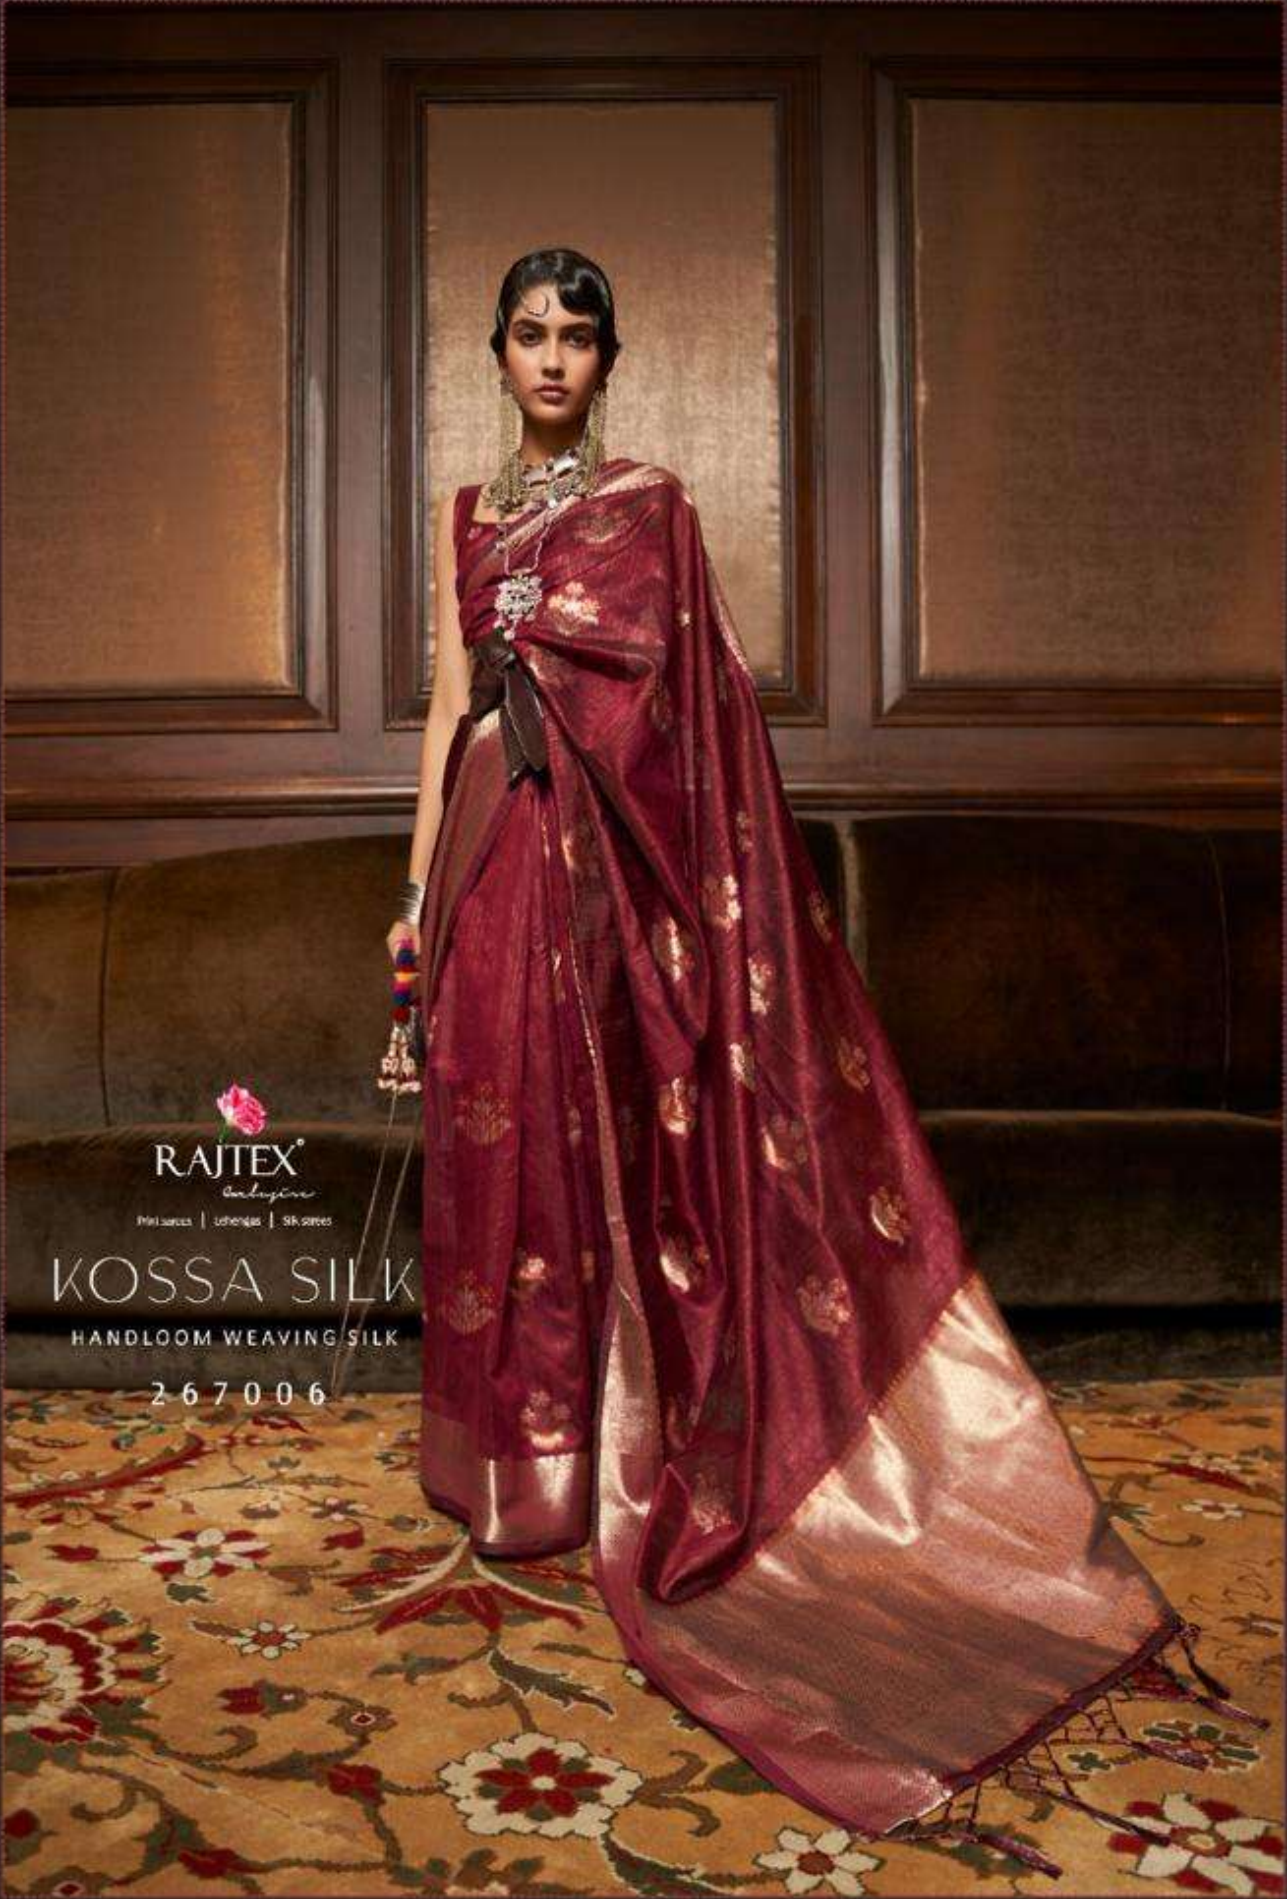

RAJTEX
Collection
Pinnacres | Ushenjas | Silk sarees

KOSSA SILK
HANDLOOM WEAVING SILK

267006