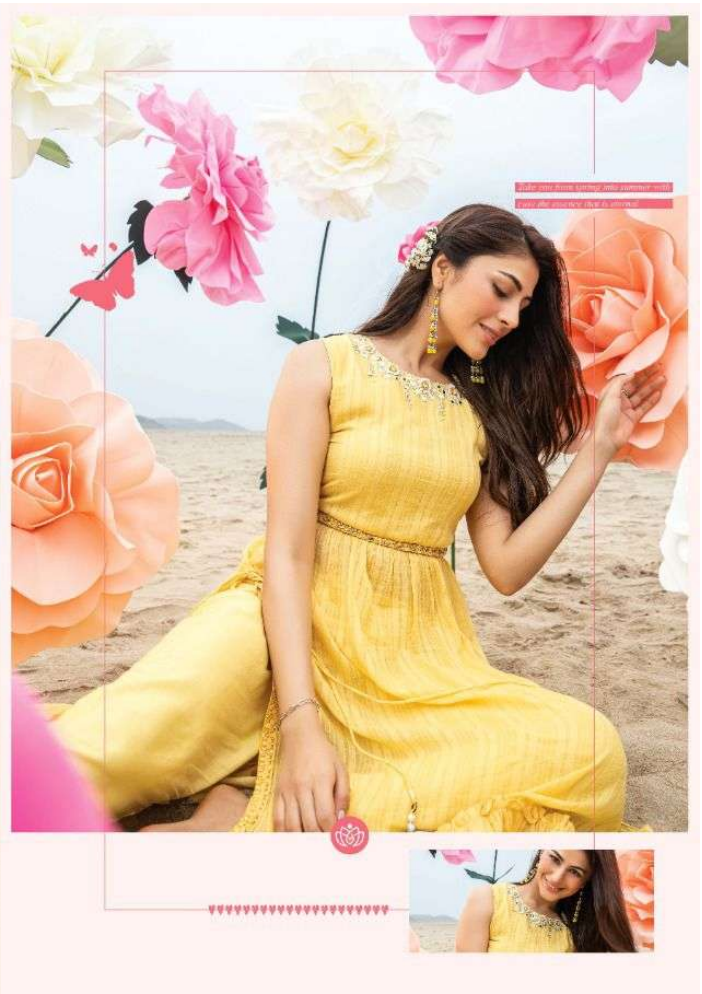

Barbie
IN
WONDERLAND

anjufabrics
anjufabrics111@gmail.com
MADE IN INDIA

Barbie
IN
WONDERLAND

Barbie
IN
WONDERLAND

anjufabrics
anjufabrics111@gmail.com
MADE IN INDIA

Barbie
IN
WONDERLAND

BY ANJU FABRICS

The Look of the **VERSATILE**

BW
art

Picture of the design is not to be used without the permission of the designer.

The look of the
MAJESTY

BW
937 F

afTM
BY
ANJU FABRICS

stockOUTTM
BY
ANJU FABRICS

BW
2371

BW
2372

AAAAAAAA

BARBIE WONDERRLAND

BARBIE
in
WONDERRLAND

BW
2377

BY ANJU FABRICS

The look of the **SECRETS**

BW 2370

Crystal and sequin lace-up
front at waist