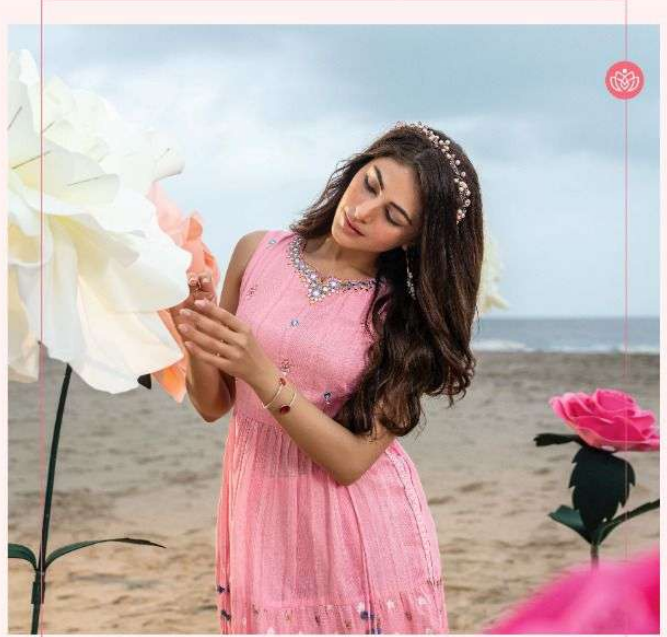

BW
art

Picture of the design is not to be used without the permission of the designer.

The look of the
MAJESTY

BW
937 F

afTM
BY
ANJU FABRICS

stockOUTTM
BY
ANJU FABRICS

BW
2371

BW
2372

AAAAAAAA

BARBIE WONDERRLAND

BARBIE
in
WONDERRLAND

BW
2377

BY ANJU FABRICS

The look of the **SECRETS**

BW 2370

Crystal and sequin lace-up
front at waist