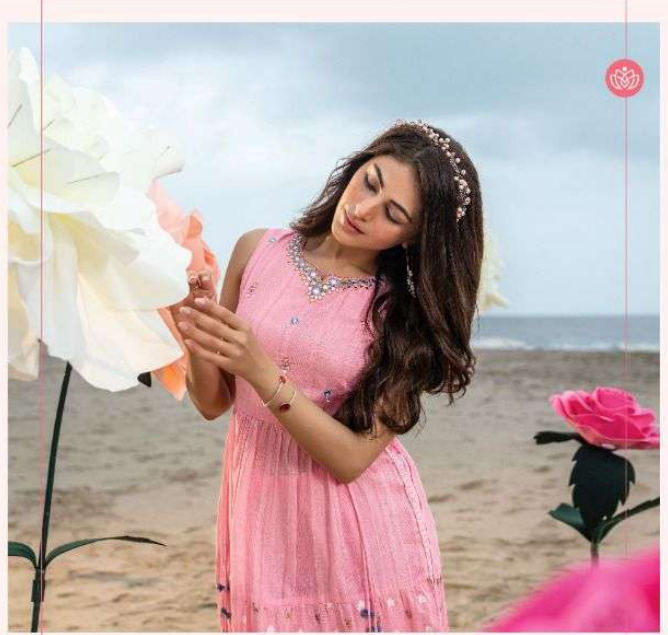

BW
art

Picture of the design is not to be used without the permission of the designer.

The look of the
MAJESTY

BW
937 F

BY
ANJU FABRICS

stockOUT™

BY
ANJU FABRICS

BW
2371

AAAAAAAA

AAAAAAAA

BARBIE
WONDERLAND

BARBIE
WONDERLAND

BW
2377

BY ANJU FABRICS

The look of the **SECRETS**

BW 2370

Crystal and sequin lace-up
front at waist, round collar