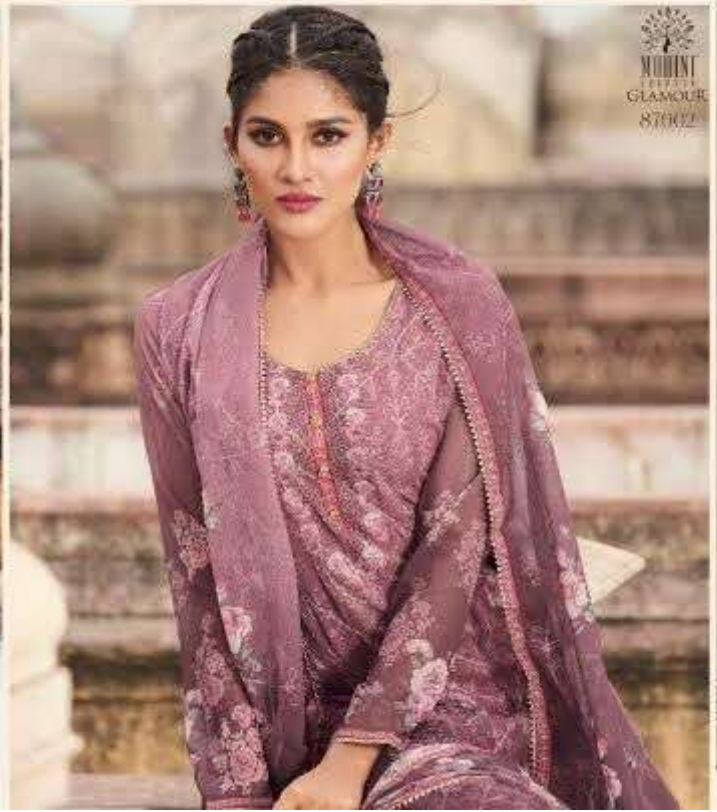

MOHINI
BY
GLAMOUR

87001

87003

MOHINI
GLAMOUR

MORINT
EST. 1978
GLAMOUR

87001

87001

87002

87003

87004

87005

87006

Price List

TOP

Georgette Embroidery
with Digital Print

BOTTOM & INNER

Dull Santun Solid

DUPATTA

Georgette Embroidery
with Digital Print