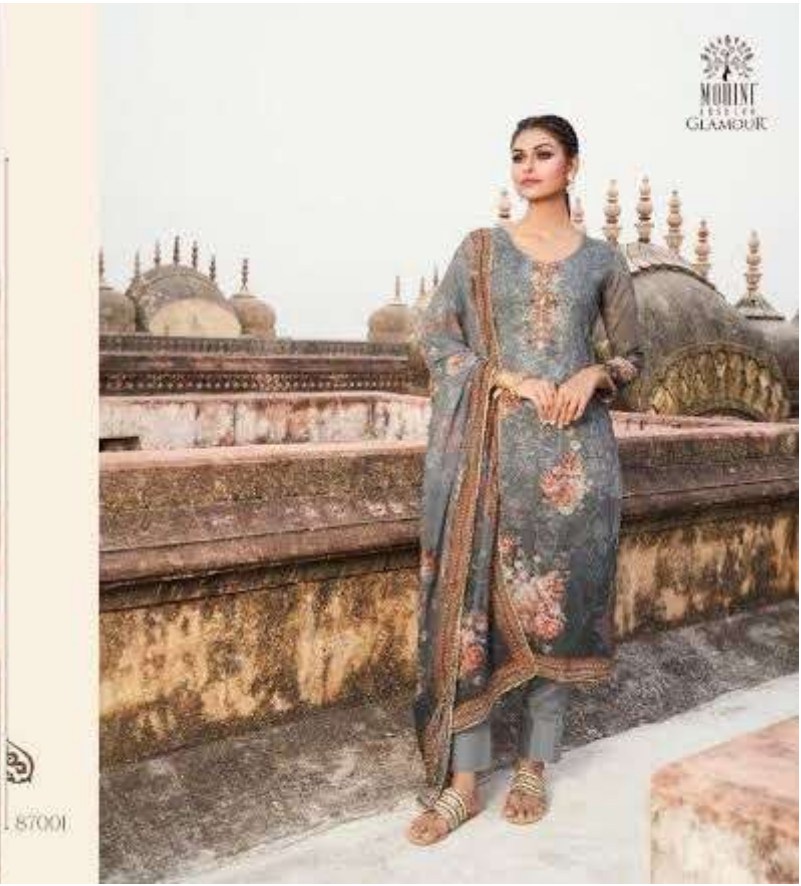

MOHINI
BY
GLAMOUR

87001

87003

MOHINI
GLAMOUR

MORINT
EST. 1978
GLAMOUR

87001

87001

87002

87003

87004

87005

87006

Price List

TOP

Georgette Embroidery
with Digital Print

BOTTOM & INNER

Dull Santun Solid

DUPATTA

Georgette Embroidery
with Digital Print