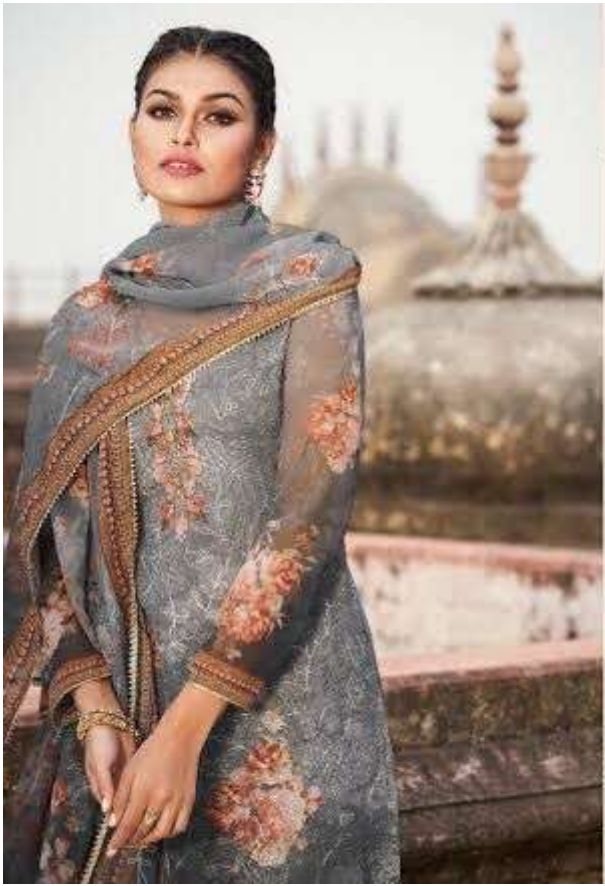

87003

MOHINI
GLAMOUR

87001

87002

87003

87004

87005

87006

Price List

TOP

Georgette Embroidery
with Digital Print

BOTTOM & INNER

Dull Santun Solid

DUPATTA

Georgette Embroidery
with Digital Print