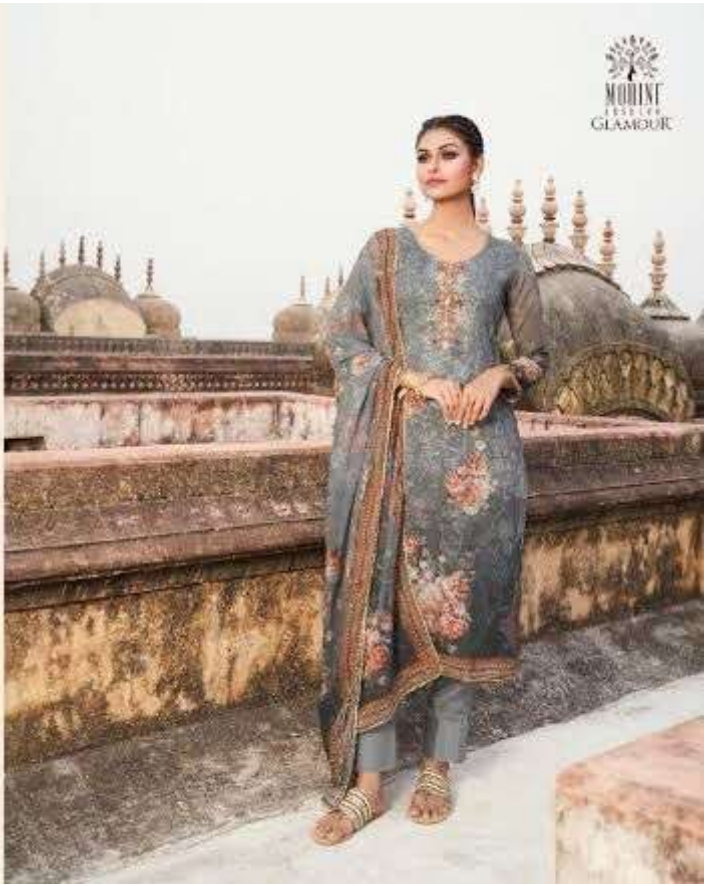

MOHINI
BY
GLAMOUR

87001

87003

MOHINI
GLAMOUR

87001

MODINE
EST. 1978
GLAMOUR

87001

87002

Dull Santun Solid

DUPATTA

Georgette Embroidery
with Digital Print