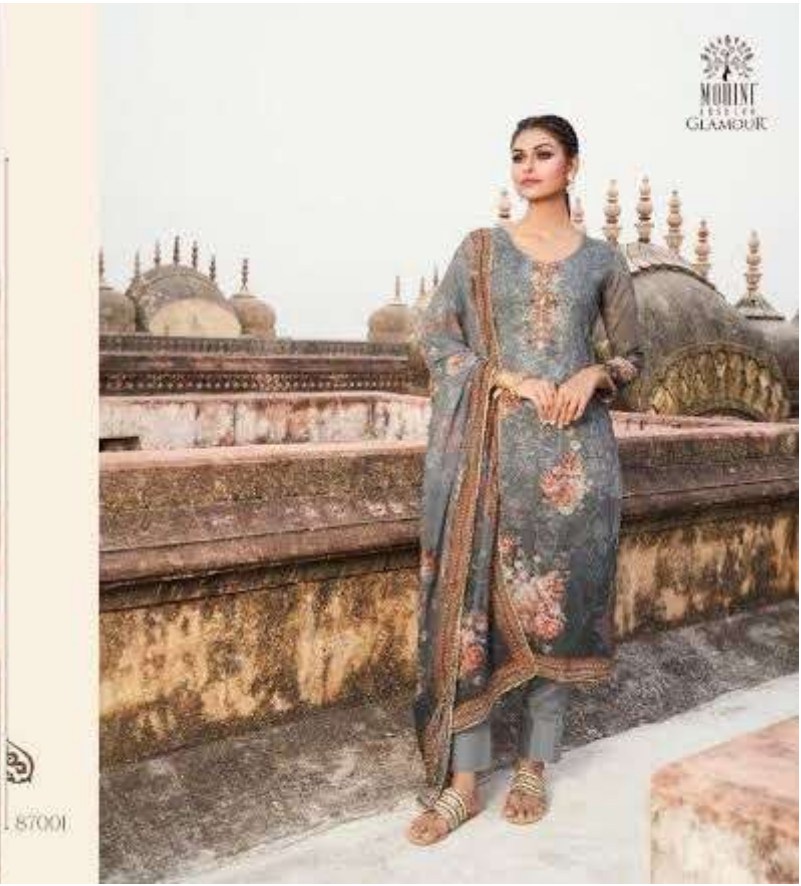

87003

MOHINI
GLAMOUR

87001

87002

87003

87004

87005

87006

Price List

TOP

Georgette Embroidery
with Digital Print

BOTTOM & INNER

Dull Santun Solid

DUPATTA

Georgette Embroidery
with Digital Print