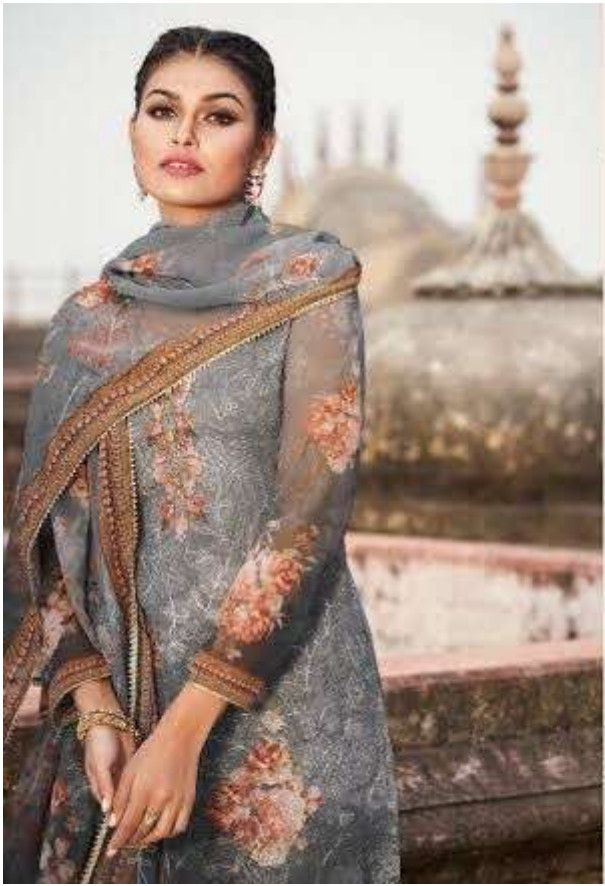

MOHINI
BY
GLAMOUR

87001

87003

MOHINI
GLAMOUR

87001

MODINE
EST. 1978
GLAMOUR

87001

87002

Dull Santun Solid

DUPATTA

Georgette Embroidery
with Digital Print