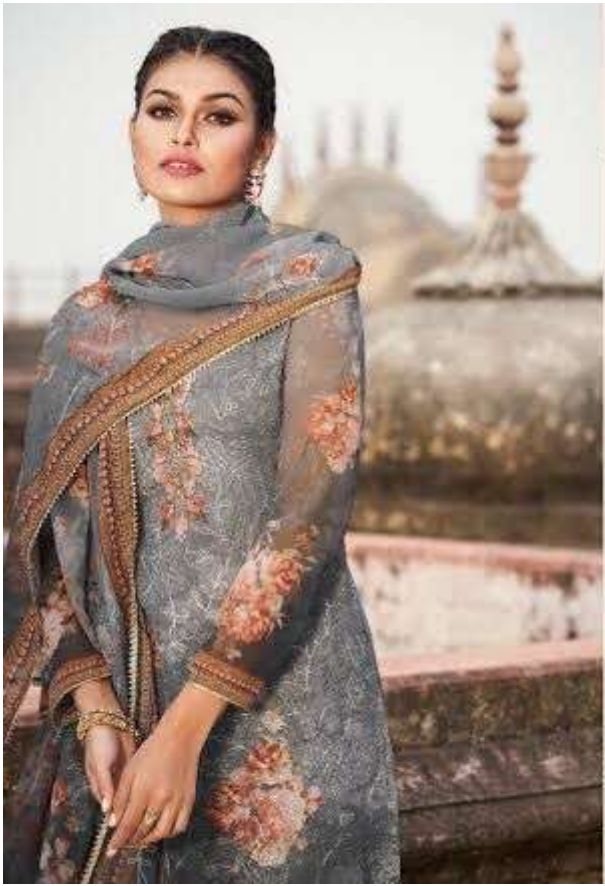

MOHINI
BY
GLAMOUR

87001

87003

MOHINI
GLAMOUR

MORINT
EST. 1978
GLAMOUR

87001

87001

87002

Dull Santun Solid

DUPATTA

Georgette Embroidery
with Digital Print