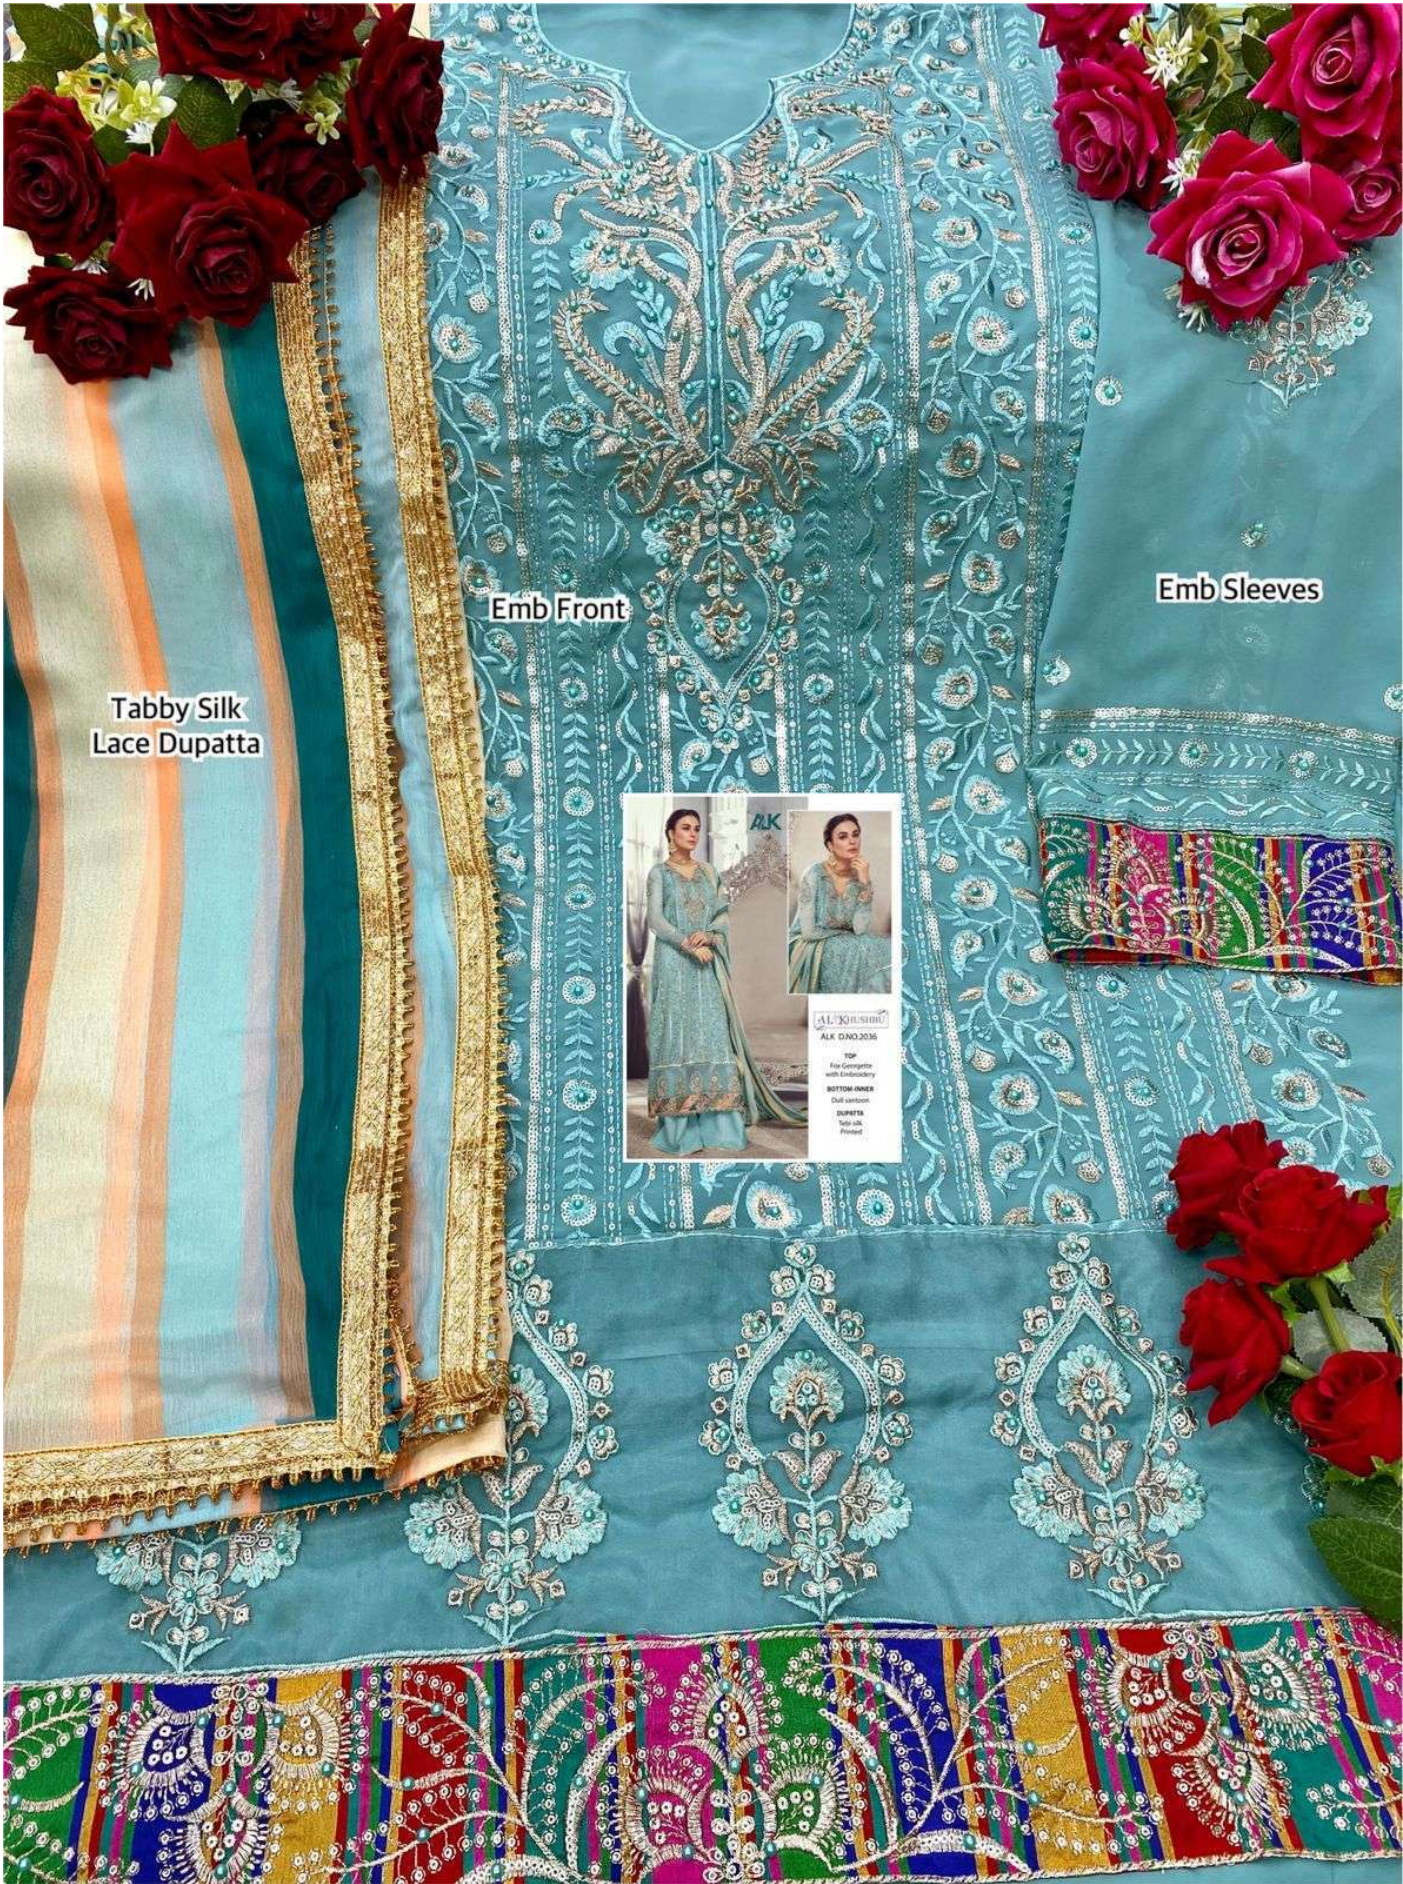

AL KHUSHBU

ALK D.NO.2036

TOP

Fox Georgette
with Embroidery

BOTTOM-INNER

Dull santoon

DUPATTA

Tebi silk
Printed

Tabby Silk
Lace Dupatta

Emb Front

Emb Sleeves

ALK

AL KHUSHBU

ALK D.NO.2036

TOP

Fox Georgette
with Embroidery

BOTTOM-INNER

Dull santoon

DUPATTA

Tebi silk
Printed