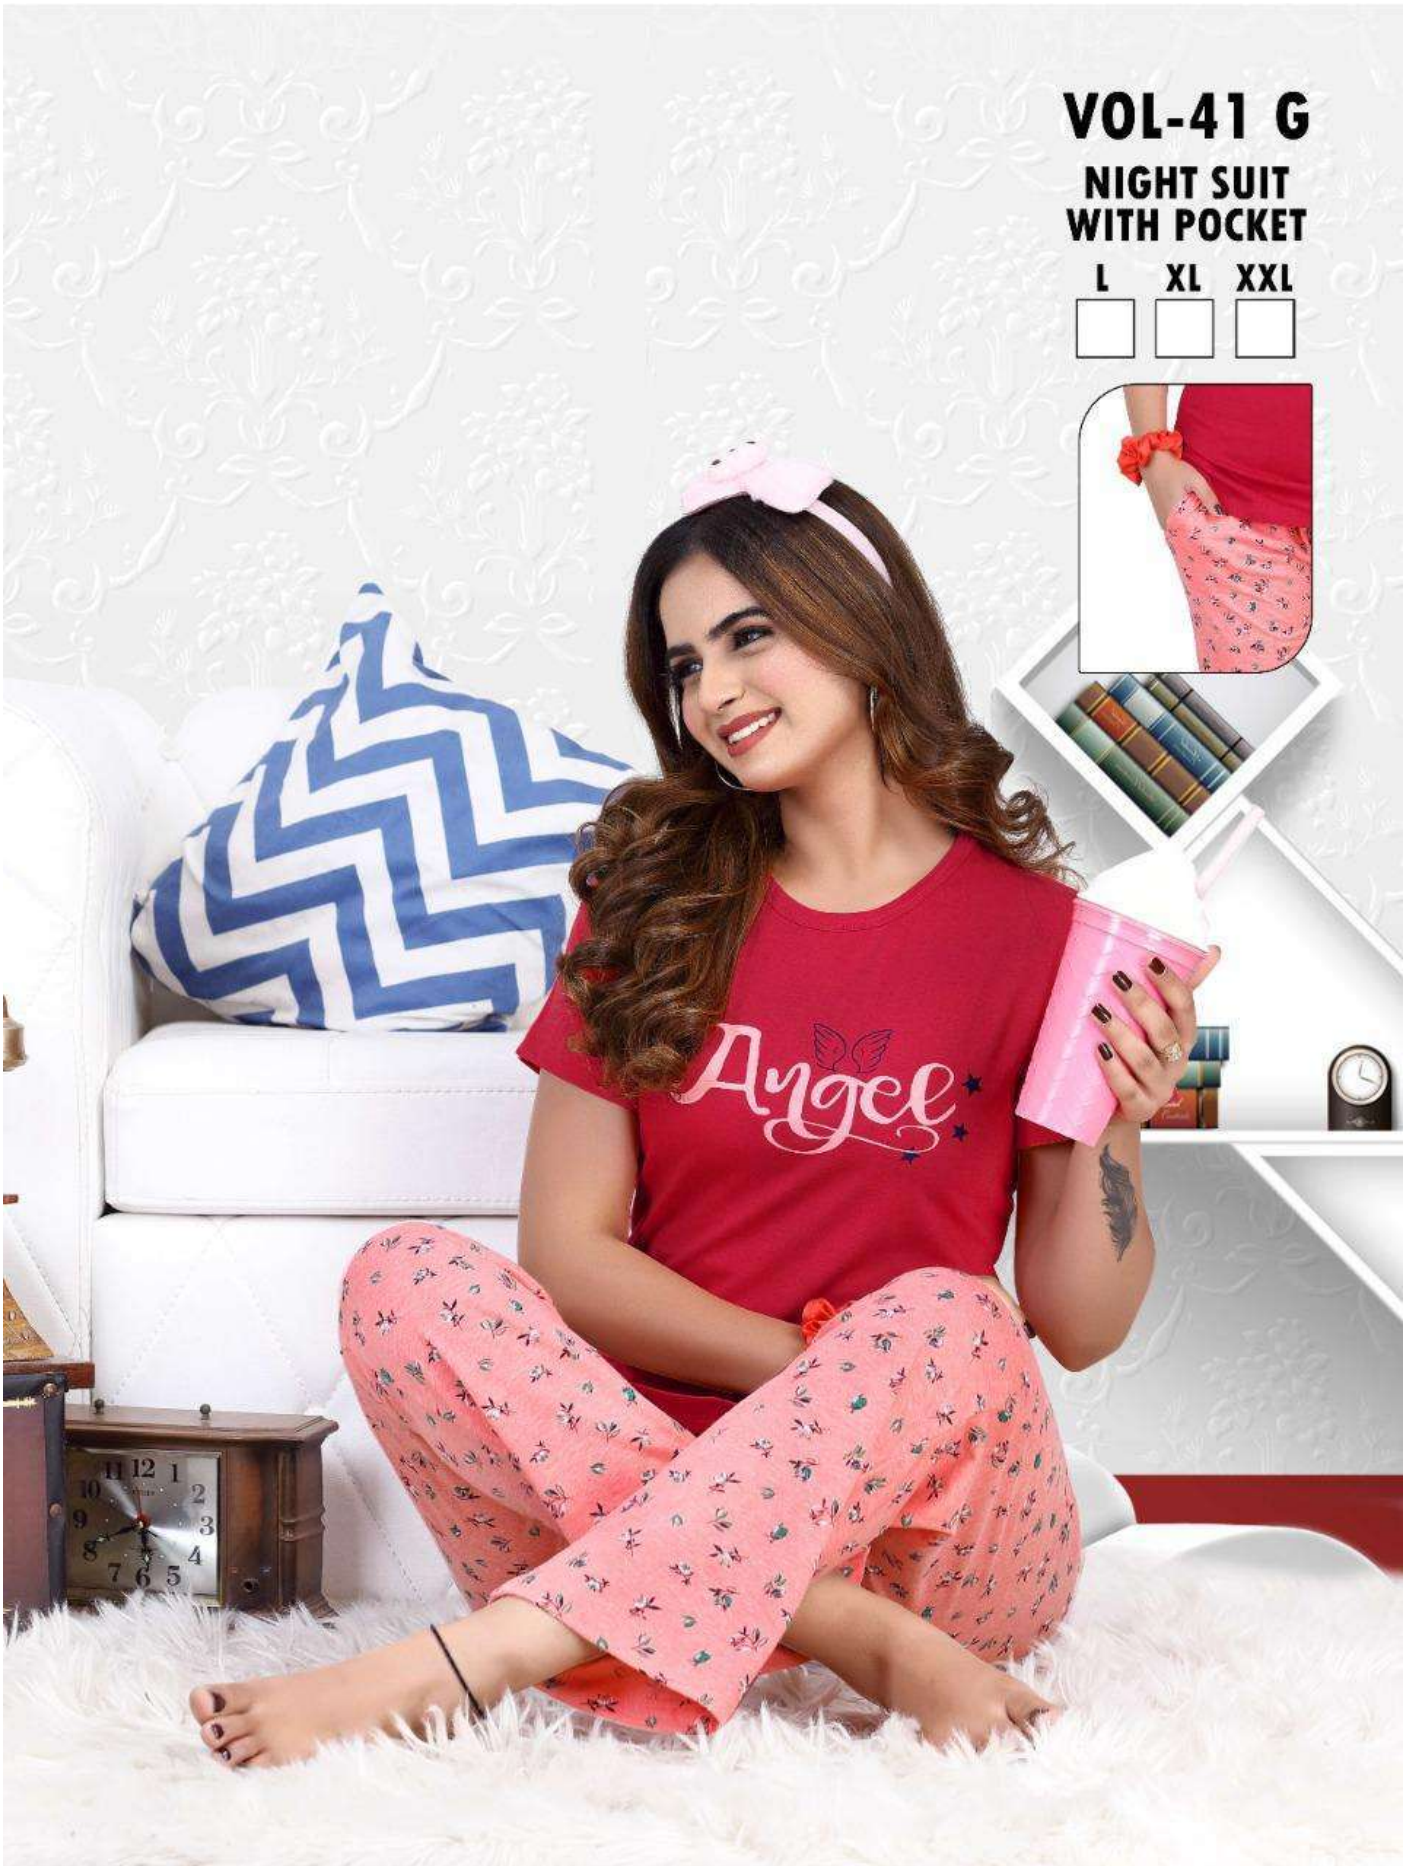

VOL-41 G

**NIGHT SUIT
WITH POCKET**

L XL XXL

☐	☐	☐