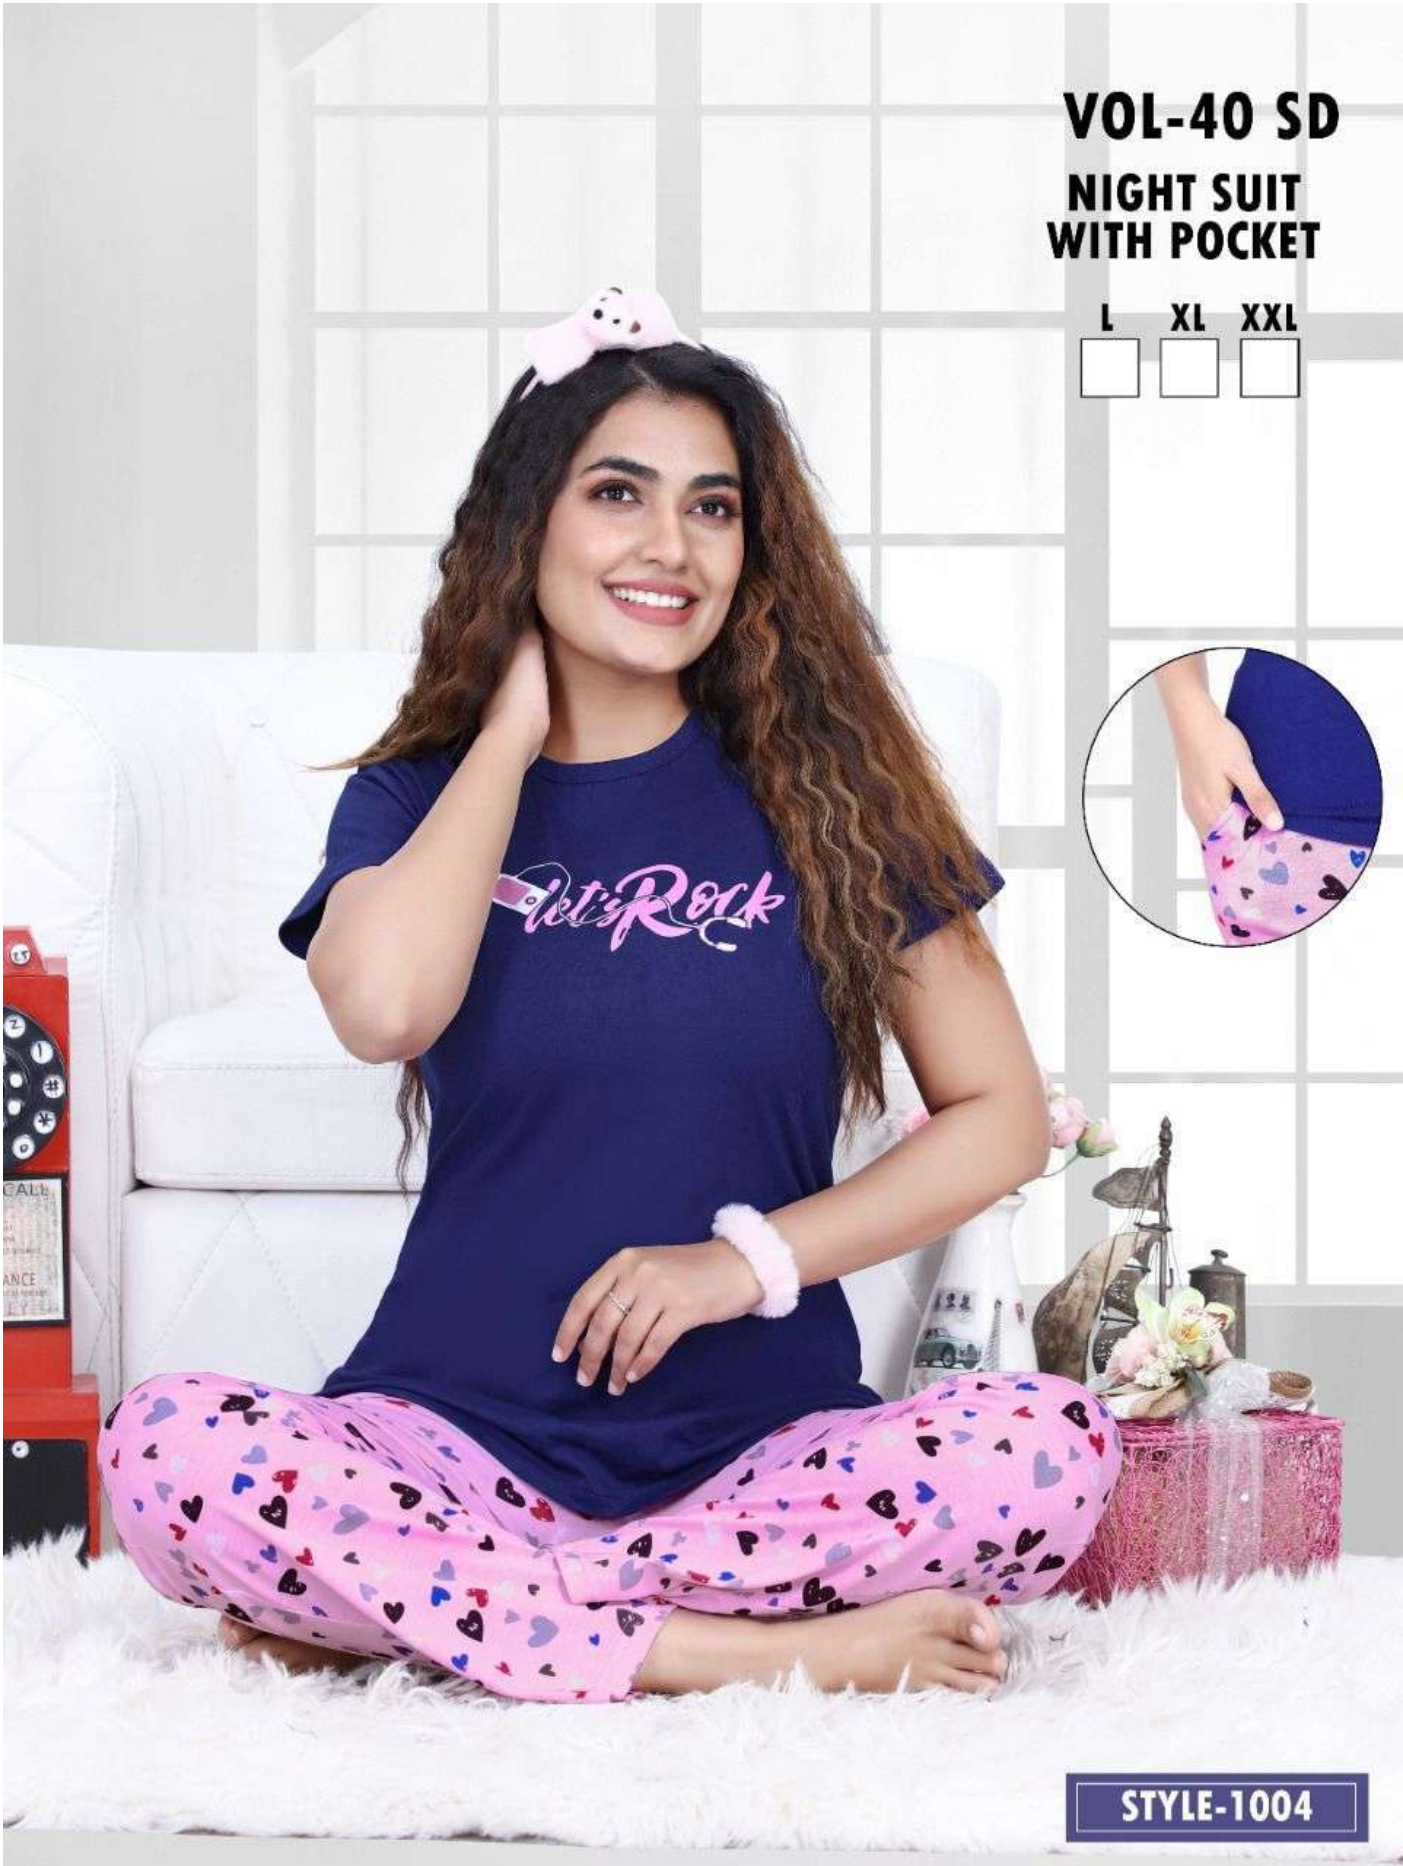

NIGHT SUIT WITH POCKET

L XL XXL

VOL-40 SD

NIGHT SUIT WITH POCKET

L XL XXL

VOL-40 SD

VOL-40 SD
NIGHT SUIT
WITH POCKET

L XL XXL

STYLE-1001

VOL-40 SD
NIGHT SUIT
WITH POCKET

L XL XXL

STYLE-1006

VOL-40 SD
NIGHT SUIT
WITH POCKET

L **XL** **XXL**

STYLE-1005

VOL-40 SD
NIGHT SUIT
WITH POCKET

L XL XXL

STYLE-1004

VOL-40 SD
NIGHT SUIT
WITH POCKET

L XL XXL

STYLE-1003

VOL-40 SD
NIGHT SUIT
WITH POCKET

L XL XXL

STYLE-1002