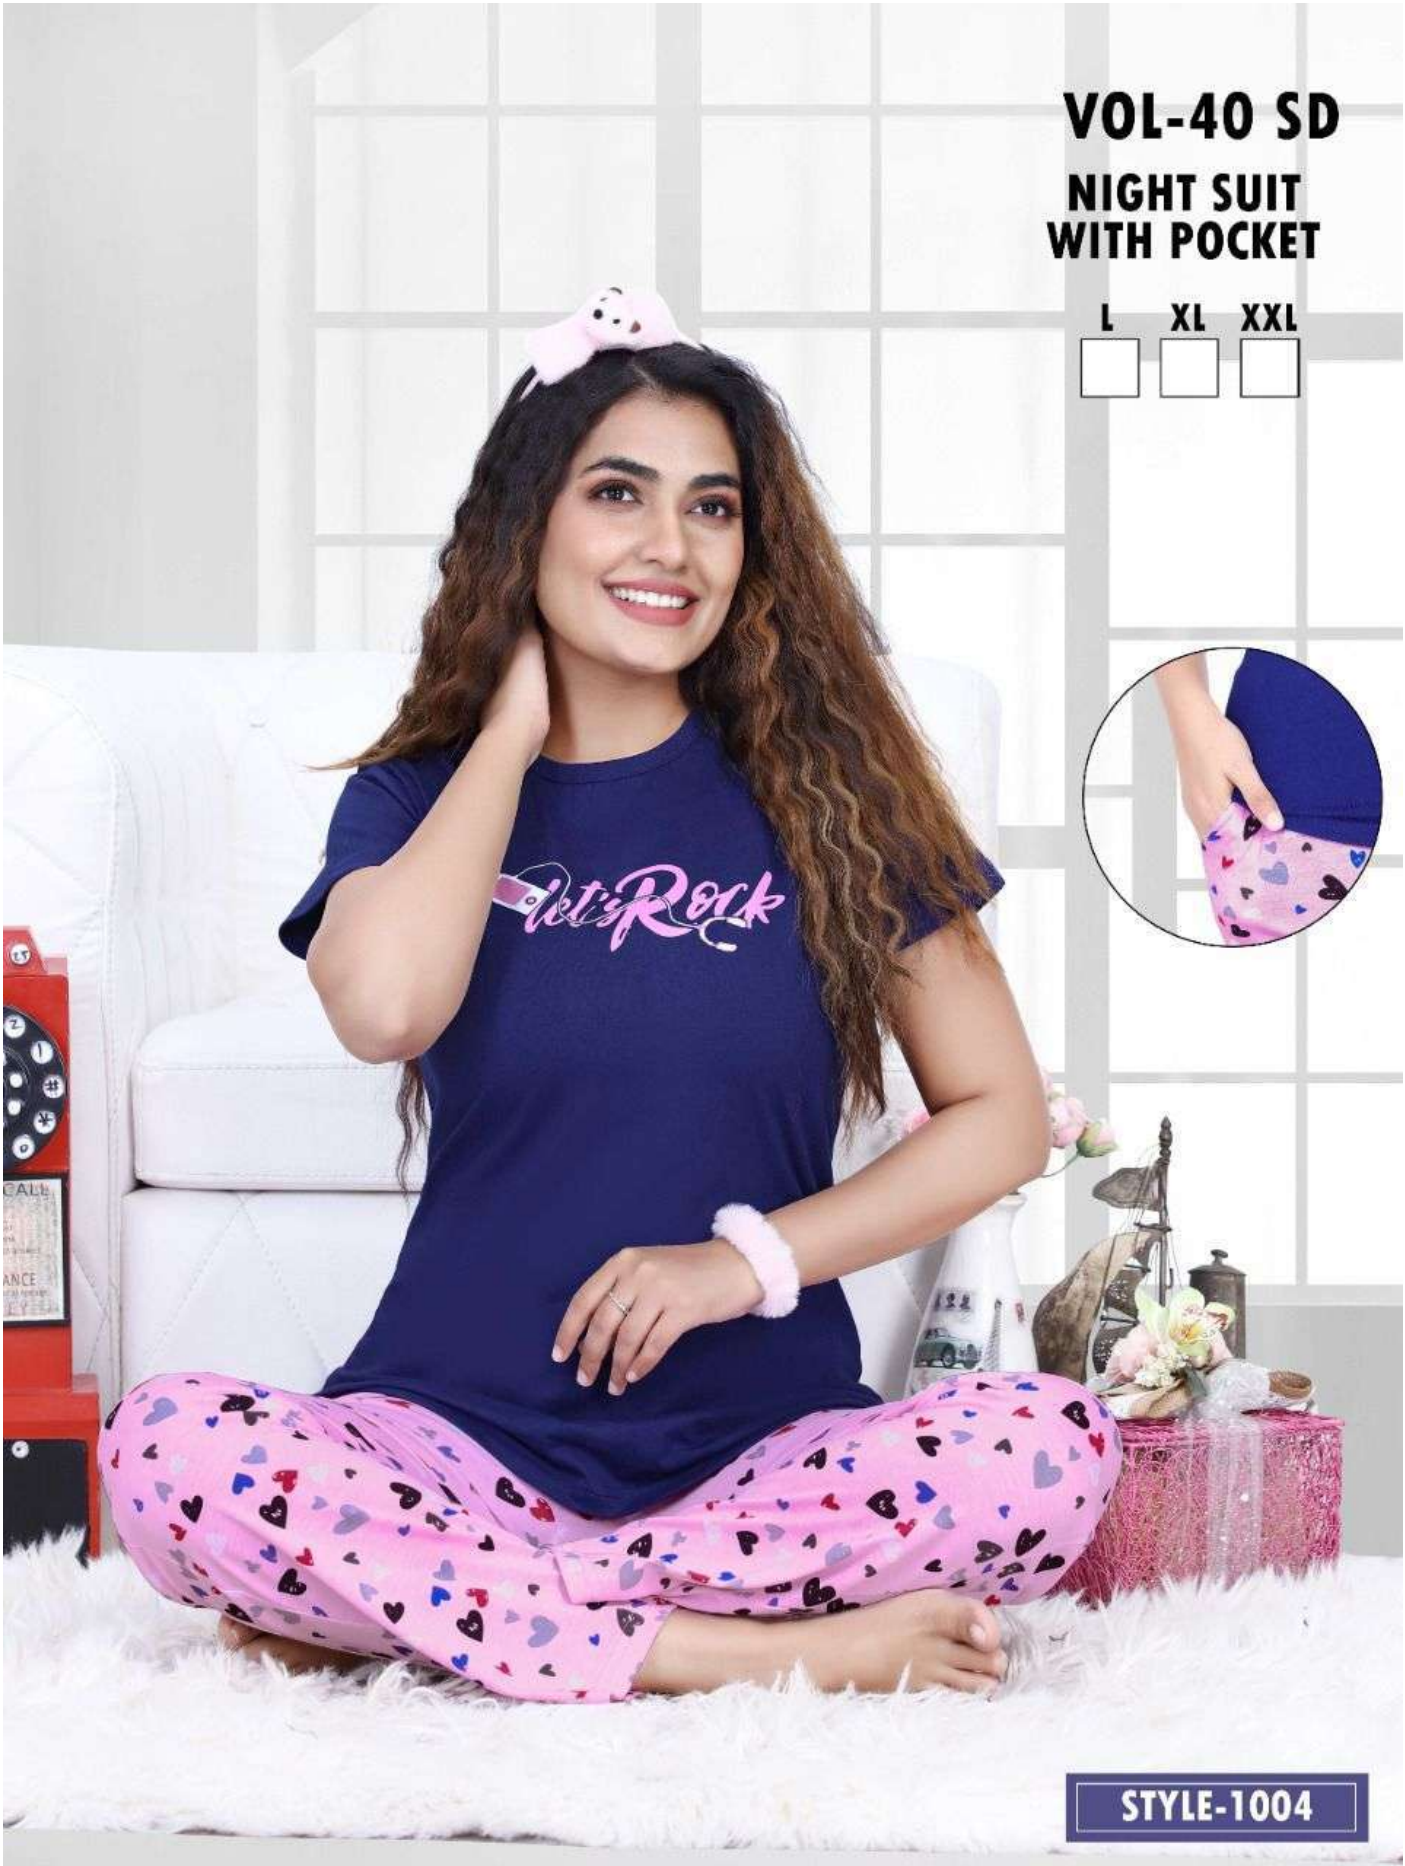

VOL-40 SD
NIGHT SUIT
WITH POCKET

L **XL** **XXL**

STYLE-1005

VOL-40 SD
NIGHT SUIT
WITH POCKET

L XL XXL

STYLE-1004

VOL-40 SD
NIGHT SUIT
WITH POCKET

L XL XXL