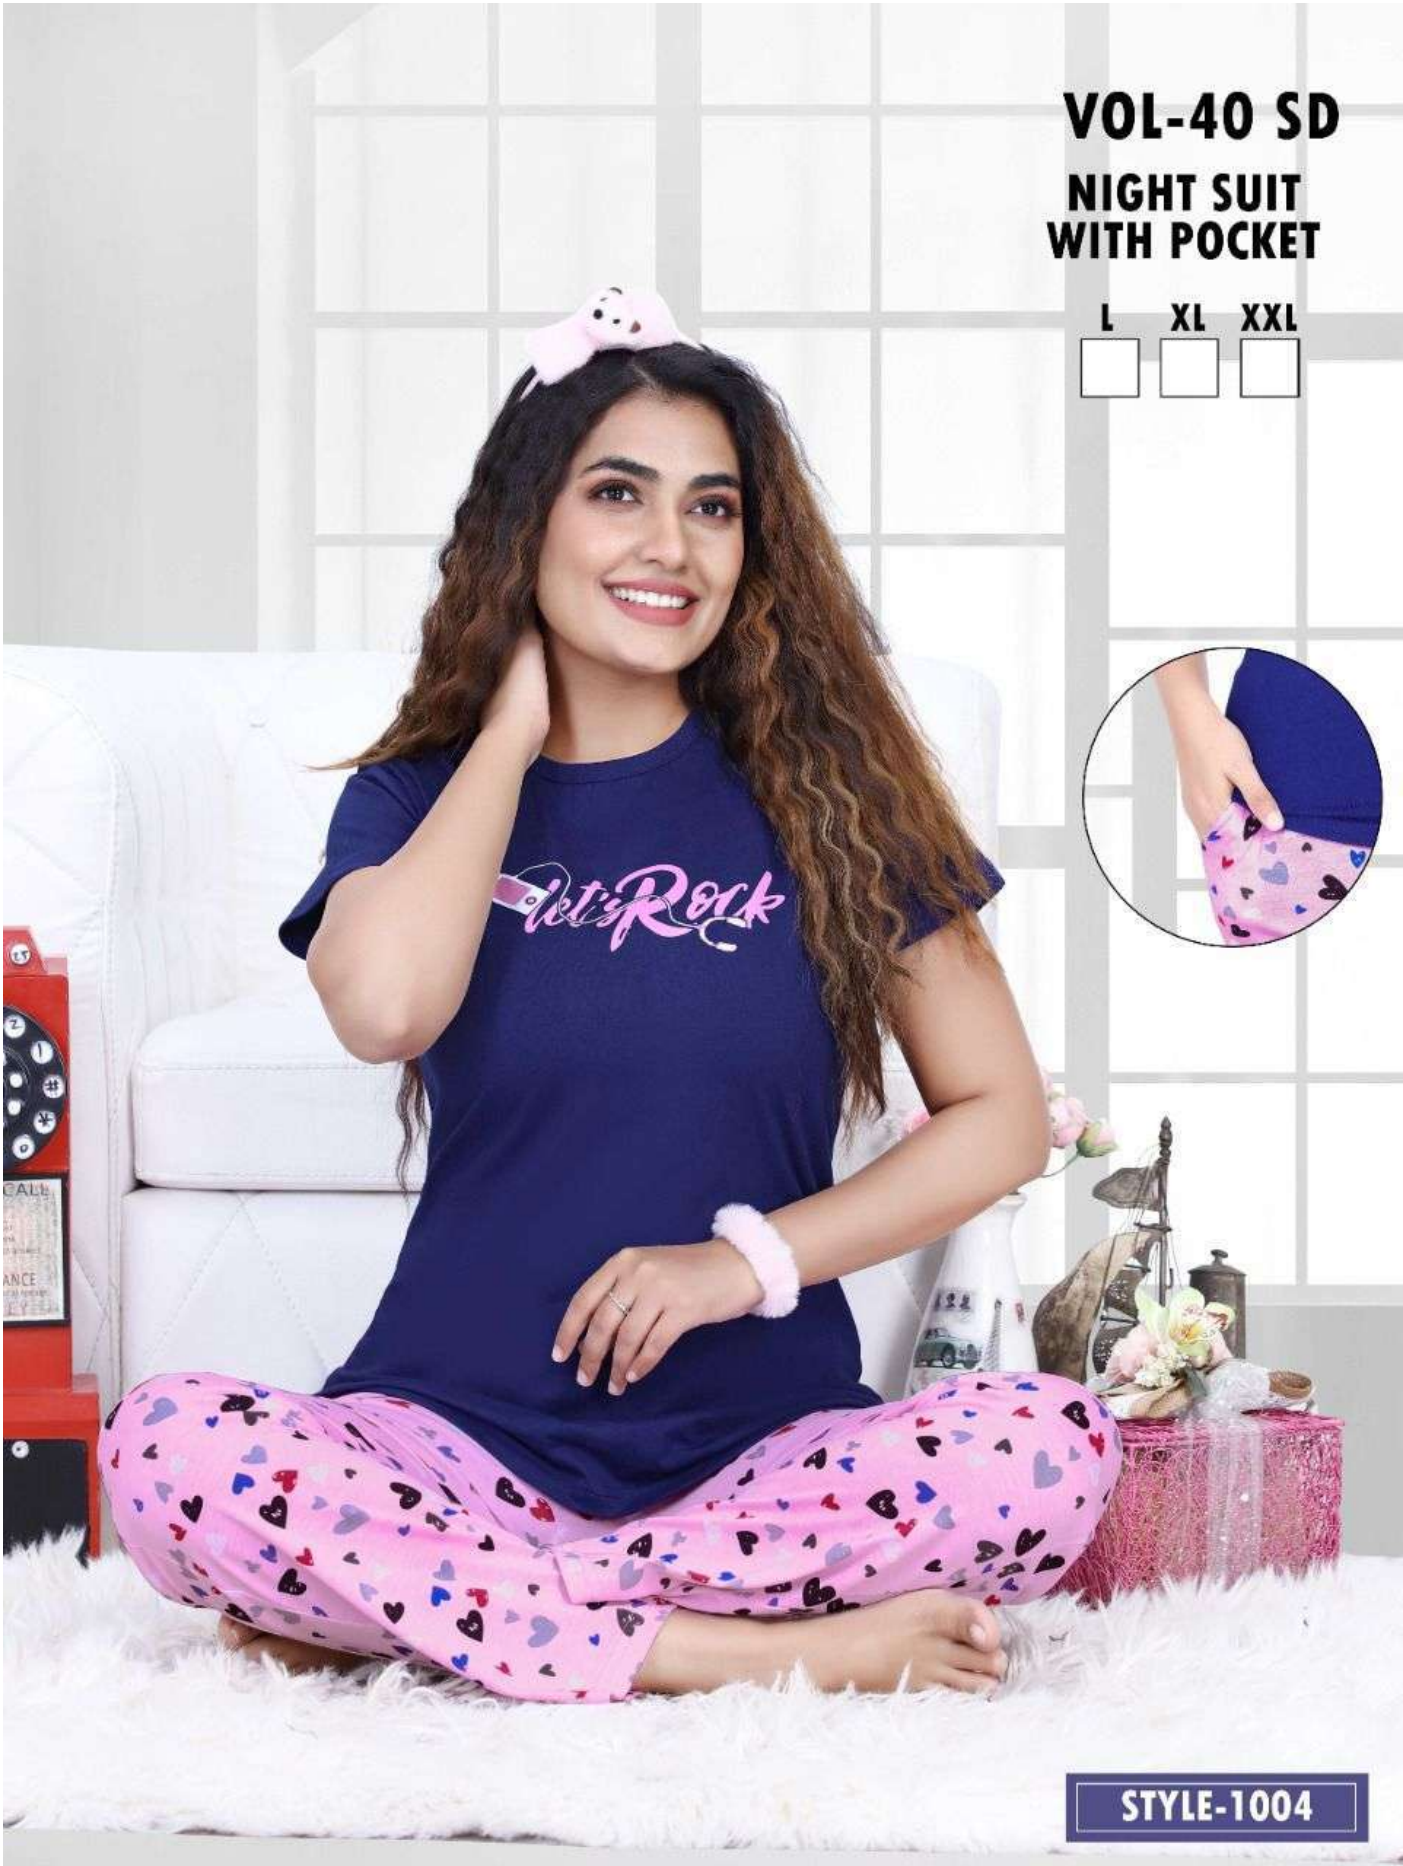

VOL-40 SD

VOL-40 SD
NIGHT SUIT
WITH POCKET

L XL XXL

STYLE-1001

VOL-40 SD
NIGHT SUIT
WITH POCKET

L XL XXL

STYLE-1006

VOL-40 SD
NIGHT SUIT
WITH POCKET

L **XL** **XXL**

STYLE-1005

VOL-40 SD
NIGHT SUIT
WITH POCKET

L XL XXL

STYLE-1004

VOL-40 SD
NIGHT SUIT
WITH POCKET

L XL XXL

STYLE-1003

VOL-40 SD
NIGHT SUIT
WITH POCKET

L XL XXL

STYLE-1002