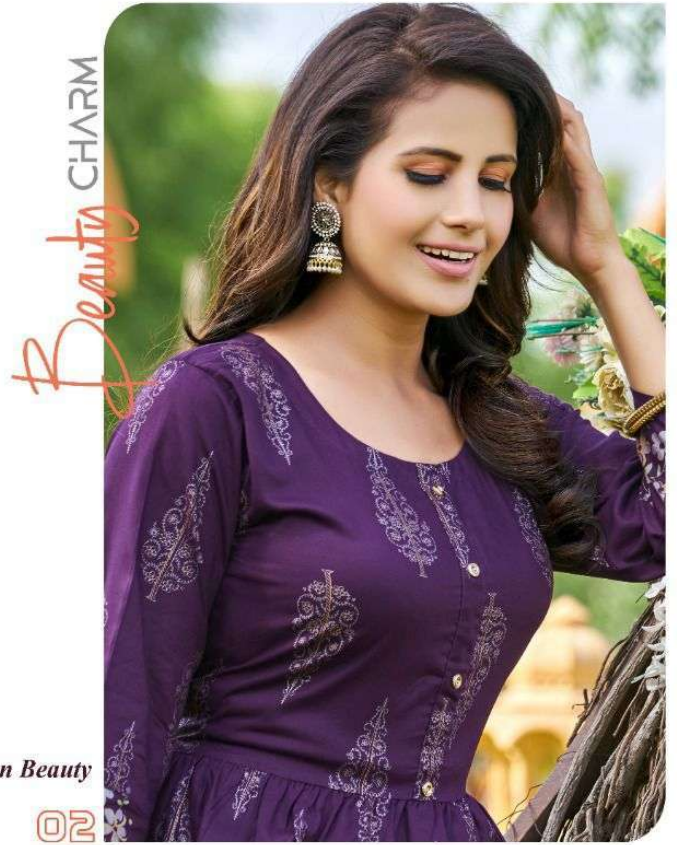

A woman with long dark hair and large gold earrings is wearing a maroon dress with intricate gold embroidery. She is standing in a garden with a trellis of vines and flowers behind her. The background is a soft-focus green and yellow garden.

Golden Beauty

07

M Majisha
NX

Golden Beauty

Beauty CHARM

02

Golden Beauty
03

M Majisha
NX