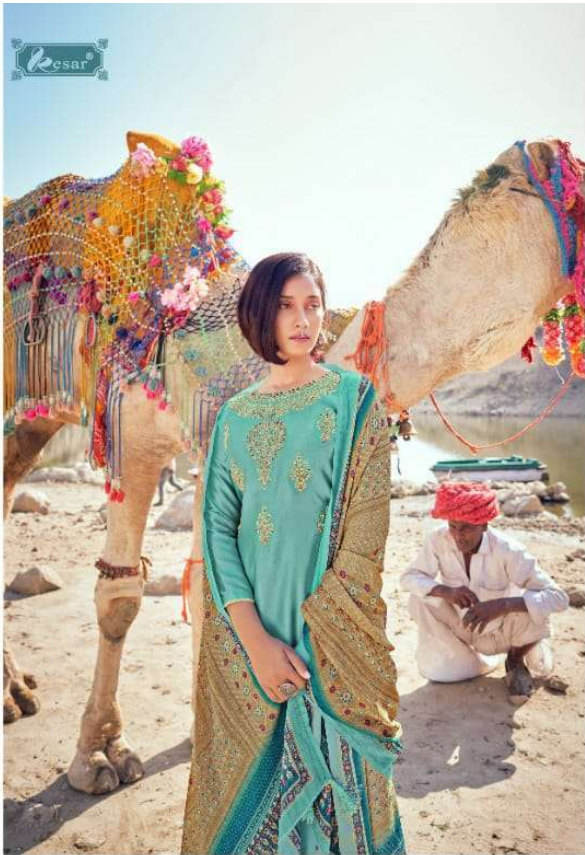

TOTAL PIECES:- 06

TOTAL AMOUNT:- 8130/- + GST

D.NO.121006

MAGICAL MYSTERY  
Fashion is a great thing  
D.NO.121005 *Instante*

**THIS PRETTY**  
hue is all set to engulf you into charm  
*Strangest*  
D.NO.121003