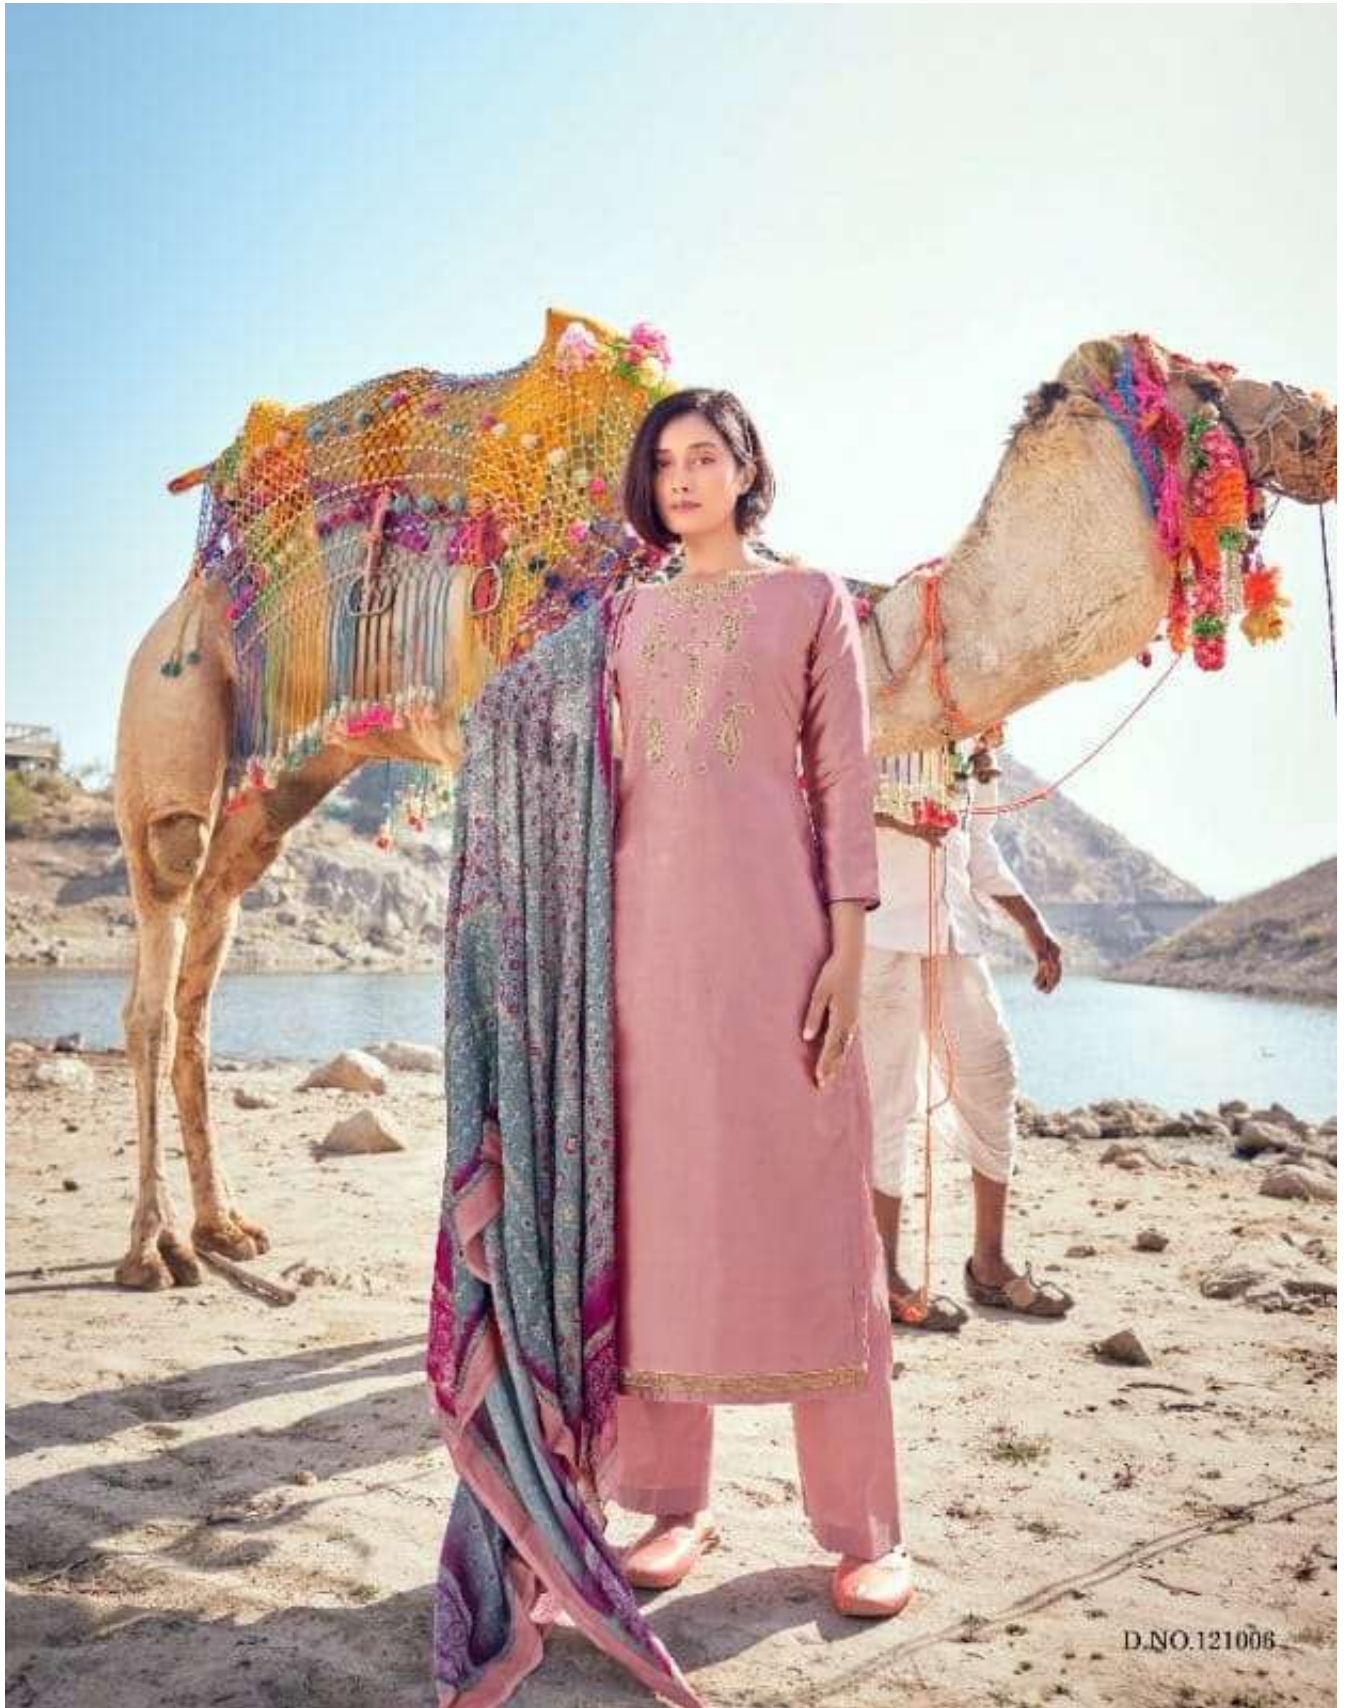

TOTAL PIECES:- 06

TOTAL AMOUNT:- 8130/- + GST

D.NO.121006

MAGICAL MYSTERY  
Fashion is a great thing  
D.NO.121005 *Instante*

**THIS PRETTY**  
hue is all set to engulf you into charm  
*Strangest*  
D.NO.121003