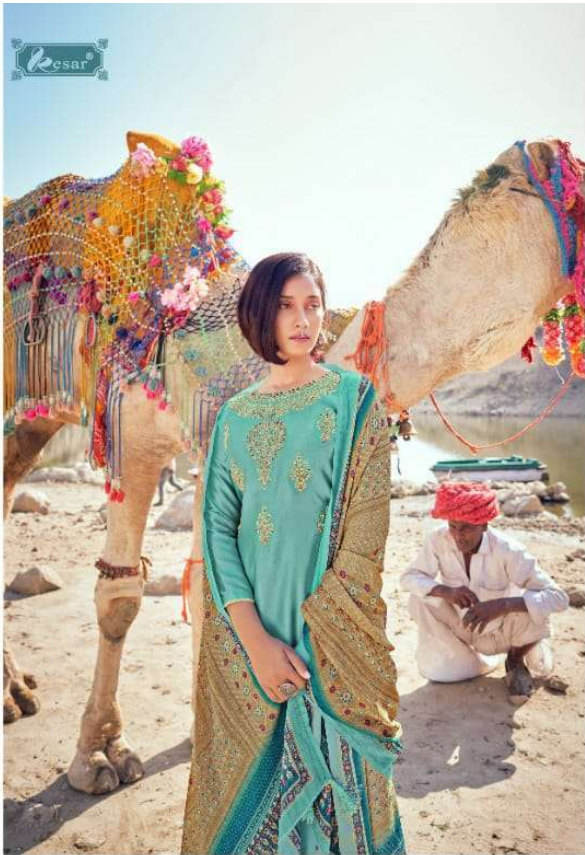

TOTAL PIECES:- 06

TOTAL AMOUNT:- 8130/- + GST

D.NO.121006

MAGICAL MYSTERY
Fashion is a great thing
D.NO.121005 *Instante*

THIS PRETTY
hue is all set to engulf you into charm
Strangest
D.NO.121003

ALWAYS TO BE