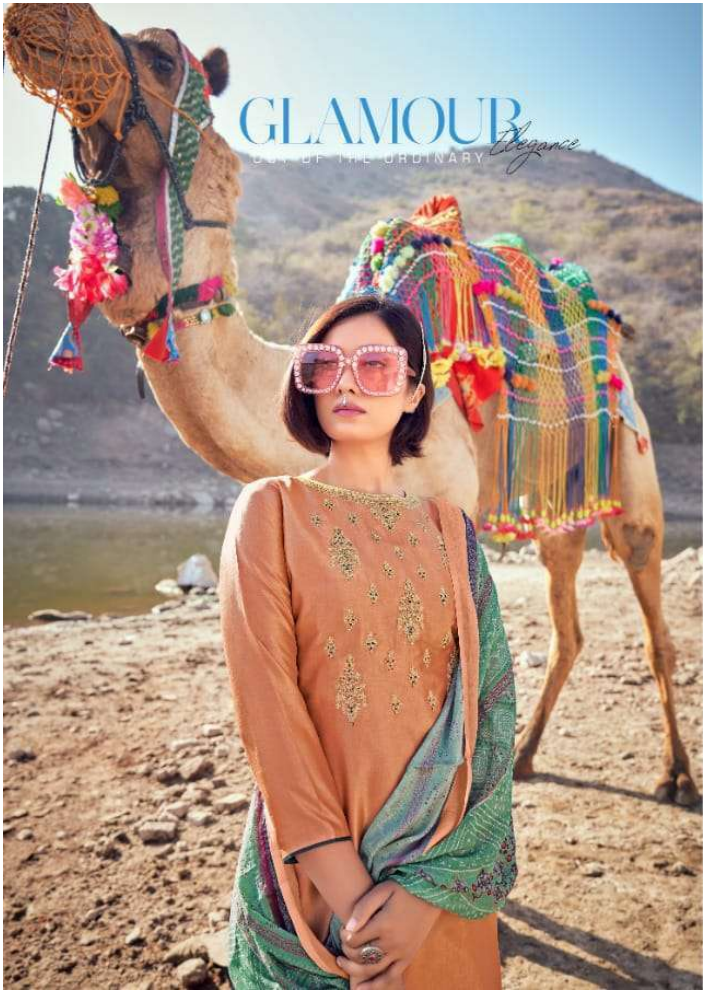

D.NO.121001