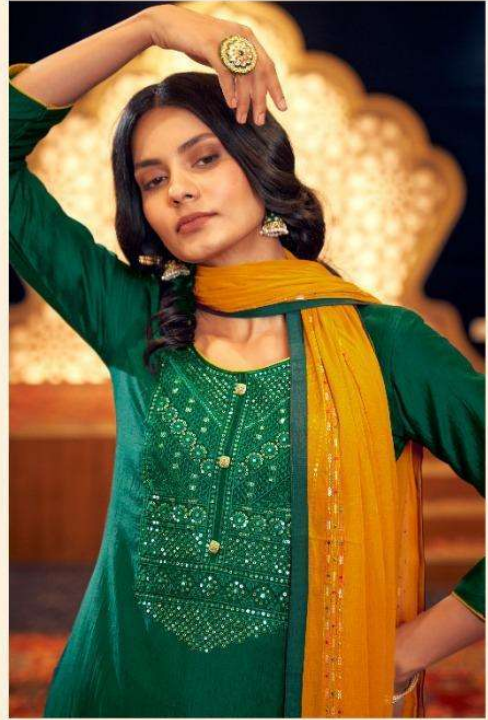

Define your mood with distinctive silhouettes.

vi | 121

Define your mood with distinctive silhouettes.

vi | 121

VI | 123

For more information, visit our website at www.vedanti.com

VI | 121

VI | 122

VI | 123

VI | 124

- **TOP** - PARAMPARA SILK WITH WORK
- **BOTTOM** - PARAMPARA SILK
- **DUPATTA** - NAJNEEN WITH WORK
- **DESIGNS**- 04

Catalogue :- Mugdha
Rate :- 699/-