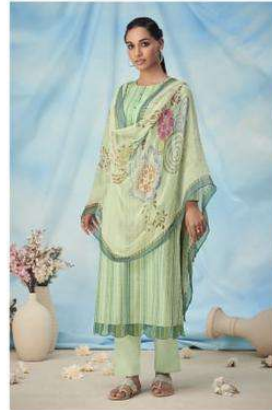

SPRING MEADOW

347

387

Suditi