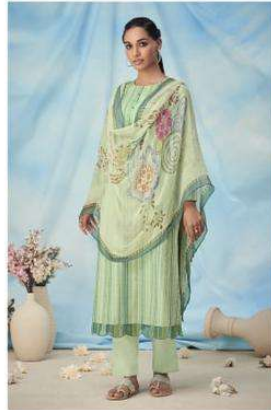

SPRING MEADOW

347

387

Suditi