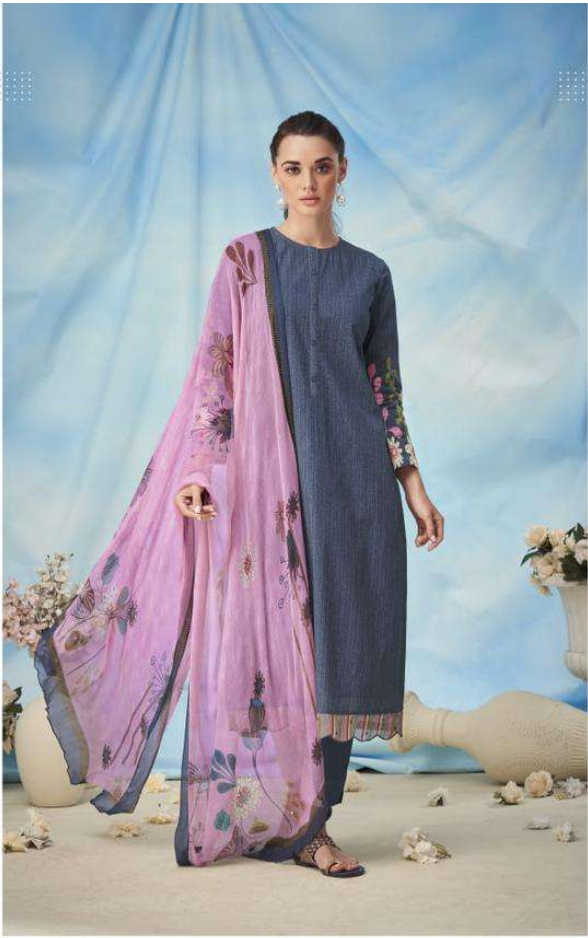

SPRING MEADOW ::: 353