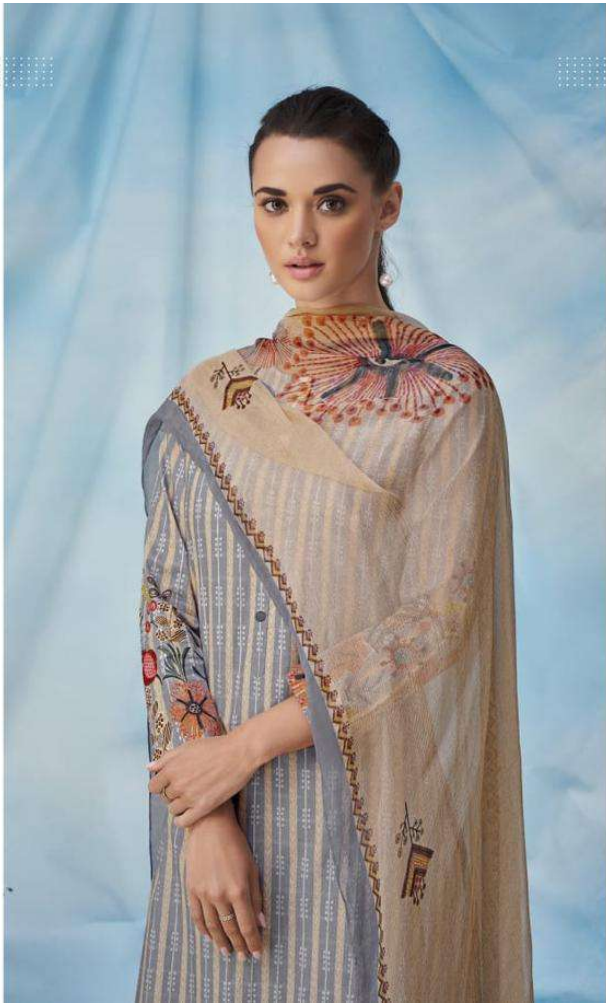

SPRING MEADOW ::: 387