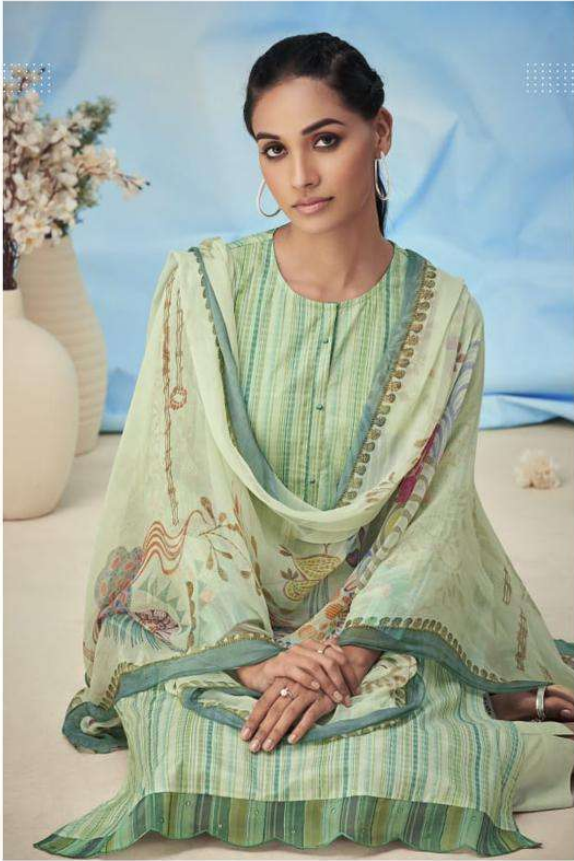

SPRING MEADOW ::: 387