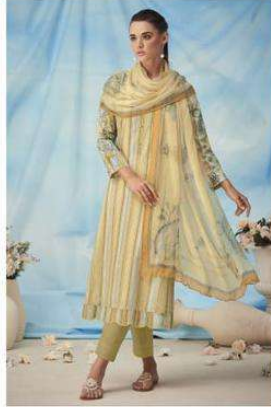

335 - 324

380 - 387

DESCRIPTION

TOP - PURE COTTON PRINT WITH ORGANZA SILK DIGITAL PRINTED
DAMAN PATTI WITH EMBROIDERY & MIRROR WORK

BOTTOM - COTTON

DUPATTA - PURE CHIFFON DUPATTA DIGITAL PRINTED

{ RATE }
{ RS, 1195/- }

SPRING MEADOW ::: 353

Sudriti

SPRING MEADOW

SPRING MEADOW

330

324

347

372