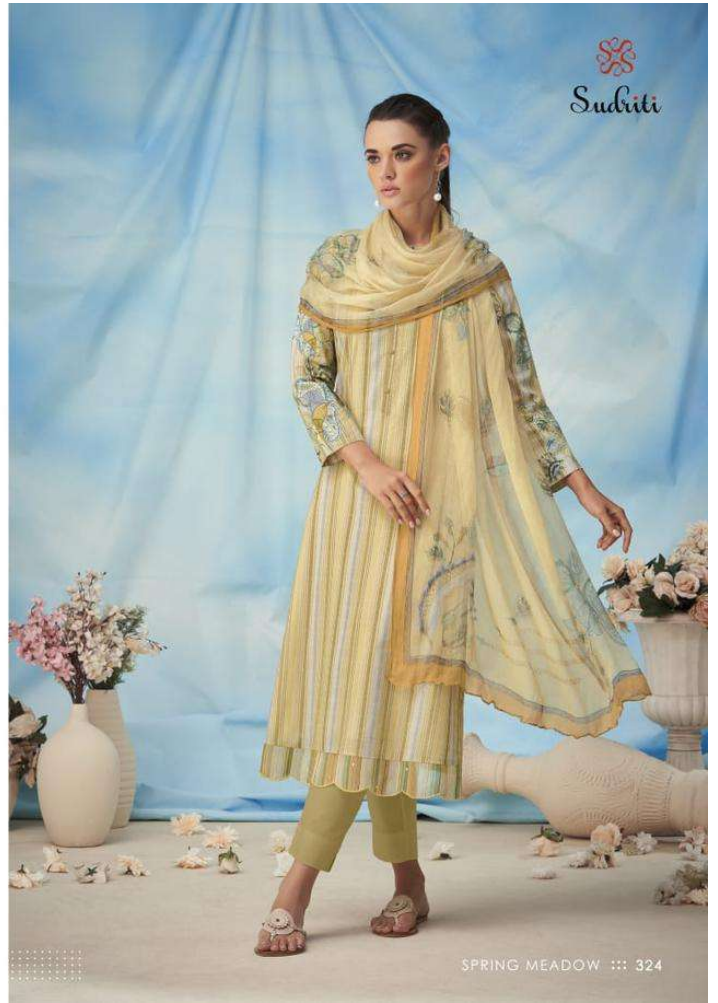

SPRING MEADOW ::: 335