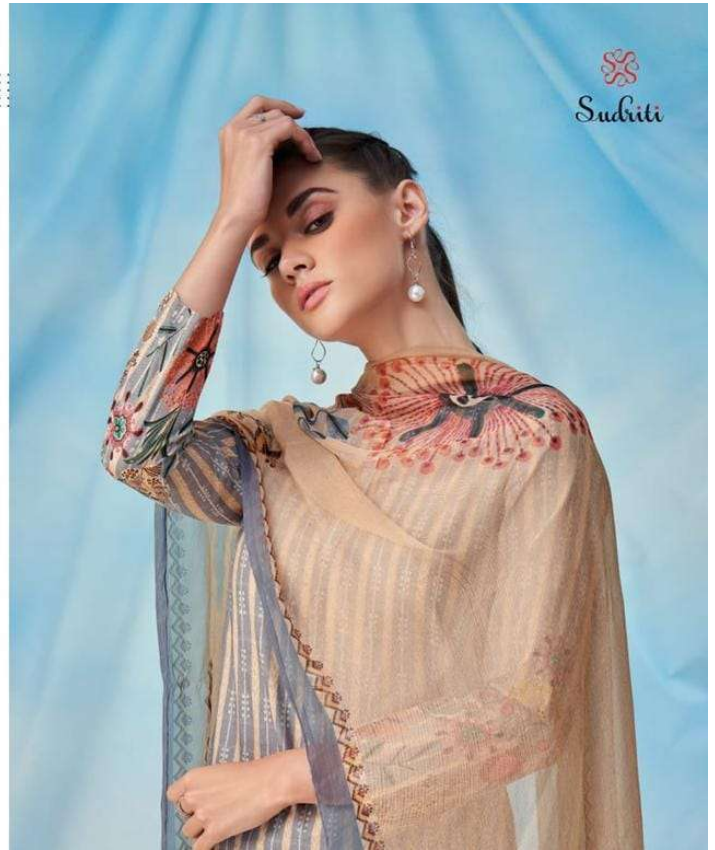

SPRING MEADOW

RATE LIST

H S N CODE - 520851

DESIGN NO

372 - 353

347 - 330

335 - 324

380 - 387

DESCRIPTION

TOP - PURE COTTON PRINT WITH ORGANZA SILK DIGITAL PRINTED
DAMAN PATTI WITH EMBROIDERY & MIRROR WORK

BOTTOM - COTTON

DUPATTA - PURE CHIFFON DUPATTA DIGITAL PRINTED

{ RATE }
{ RS, 1195/- }

TOTAL SUITS = 08 TOTAL AMOUNT - 9560/- AVG. RATE - 1195/-