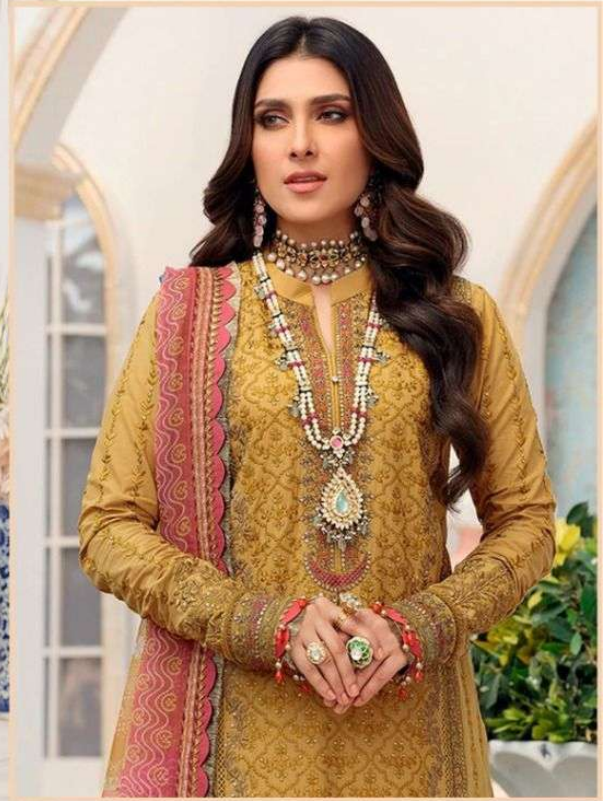

ZARQASH[®]
A BRAND BY KUTUK

NOOR CHIKANKARI

ZARQASH[®]
A BRAND BY KUTUMBA

NOOR CHIKANKARI

ZARQASH[™]
A BRAND BY KISTY PINK

Z-2162

FEBRIC DETAILS

TOP :- Lawn Cotton Heavy Embroidered.

BOTTOM :- Seami Lawn Cotton.

DUPATTA :- Silk Chiffon Digital Print.

ZARQASH[™]
A BRAND BY **KATY PERK**

Z-2161

FEBRIC DETAILS

TOP :- Lawn Cotton Heavy Embroidered.

BOTTOM :- Seami Lawn Cotton.

DUPATTA :- Silk Chiffon Digital Print.

ZARQASH[™]
A BRAND BY **KINAY PAK**

Z-2164

FEBRIC DETAILS

TOP :- Lawn Cotton Heavy Embroidered.

BOTTOM :- Seami Lawn Cotton.

DUPATTA :- Silk Chiffon Digital Print.

ZARQASH[™]
A BRAND BY KINAY PAK

Z-2163

FEBRIC DETAILS

TOP :- Lawn Cotton Heavy Embroidered.

BOTTOM :- Seami Lawn Cotton.

DUPATTA :- Silk Chiffon Digital Print.

ZARQASH[™]
A BRAND BY KISTY PERK

Z-2166

FEBRIC DETAILS

TOP :- Lawn Cotton Heavy Embroidered.