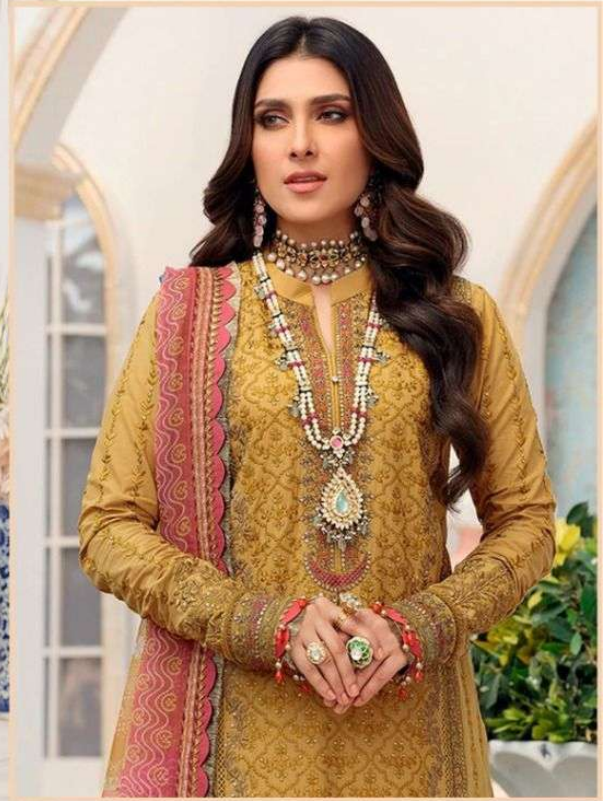

ZARQASH[®]
A BRAND BY KUTUK

NOOR CHIKANKARI

ZARQASH[®]
A BRAND BY KUTUK

NOOR CHIKANKARI

ZARQASH[™]
A BRAND BY **KINAY PAK**

Z-2162

FEBRIC DETAILS

TOP :- Lawn Cotton Heavy Embroidered.

BOTTOM :- Seami Lawn Cotton.

DUPATTA :- Silk Chiffon Digital Print.

ZARQASH[™]
A BRAND BY KATY PERK

Z-2161

FEBRIC DETAILS

TOP :- Lawn Cotton Heavy Embroidered.

BOTTOM :- Seami Lawn Cotton.

DUPATTA :- Silk Chiffon Digital Print.

ZARQASH[™]
A BRAND BY **KINAY PAK**

Z-2164

FEBRIC DETAILS

TOP :- Lawn Cotton Heavy Embroidered.

BOTTOM :- Seami Lawn Cotton.

DUPATTA :- Silk Chiffon Digital Print.

ZARQASH[™]
A BRAND BY KINAY PAK

Z-2163

FEBRIC DETAILS

TOP :- Lawn Cotton Heavy Embroidered.

BOTTOM :- Seami Lawn Cotton.

DUPATTA :- Silk Chiffon Digital Print.

ZARQASH™
A BRAND BY KISTY PERK

Z-2166

FEBRIC DETAILS

TOP :- Lawn Cotton Heavy Embroidered.