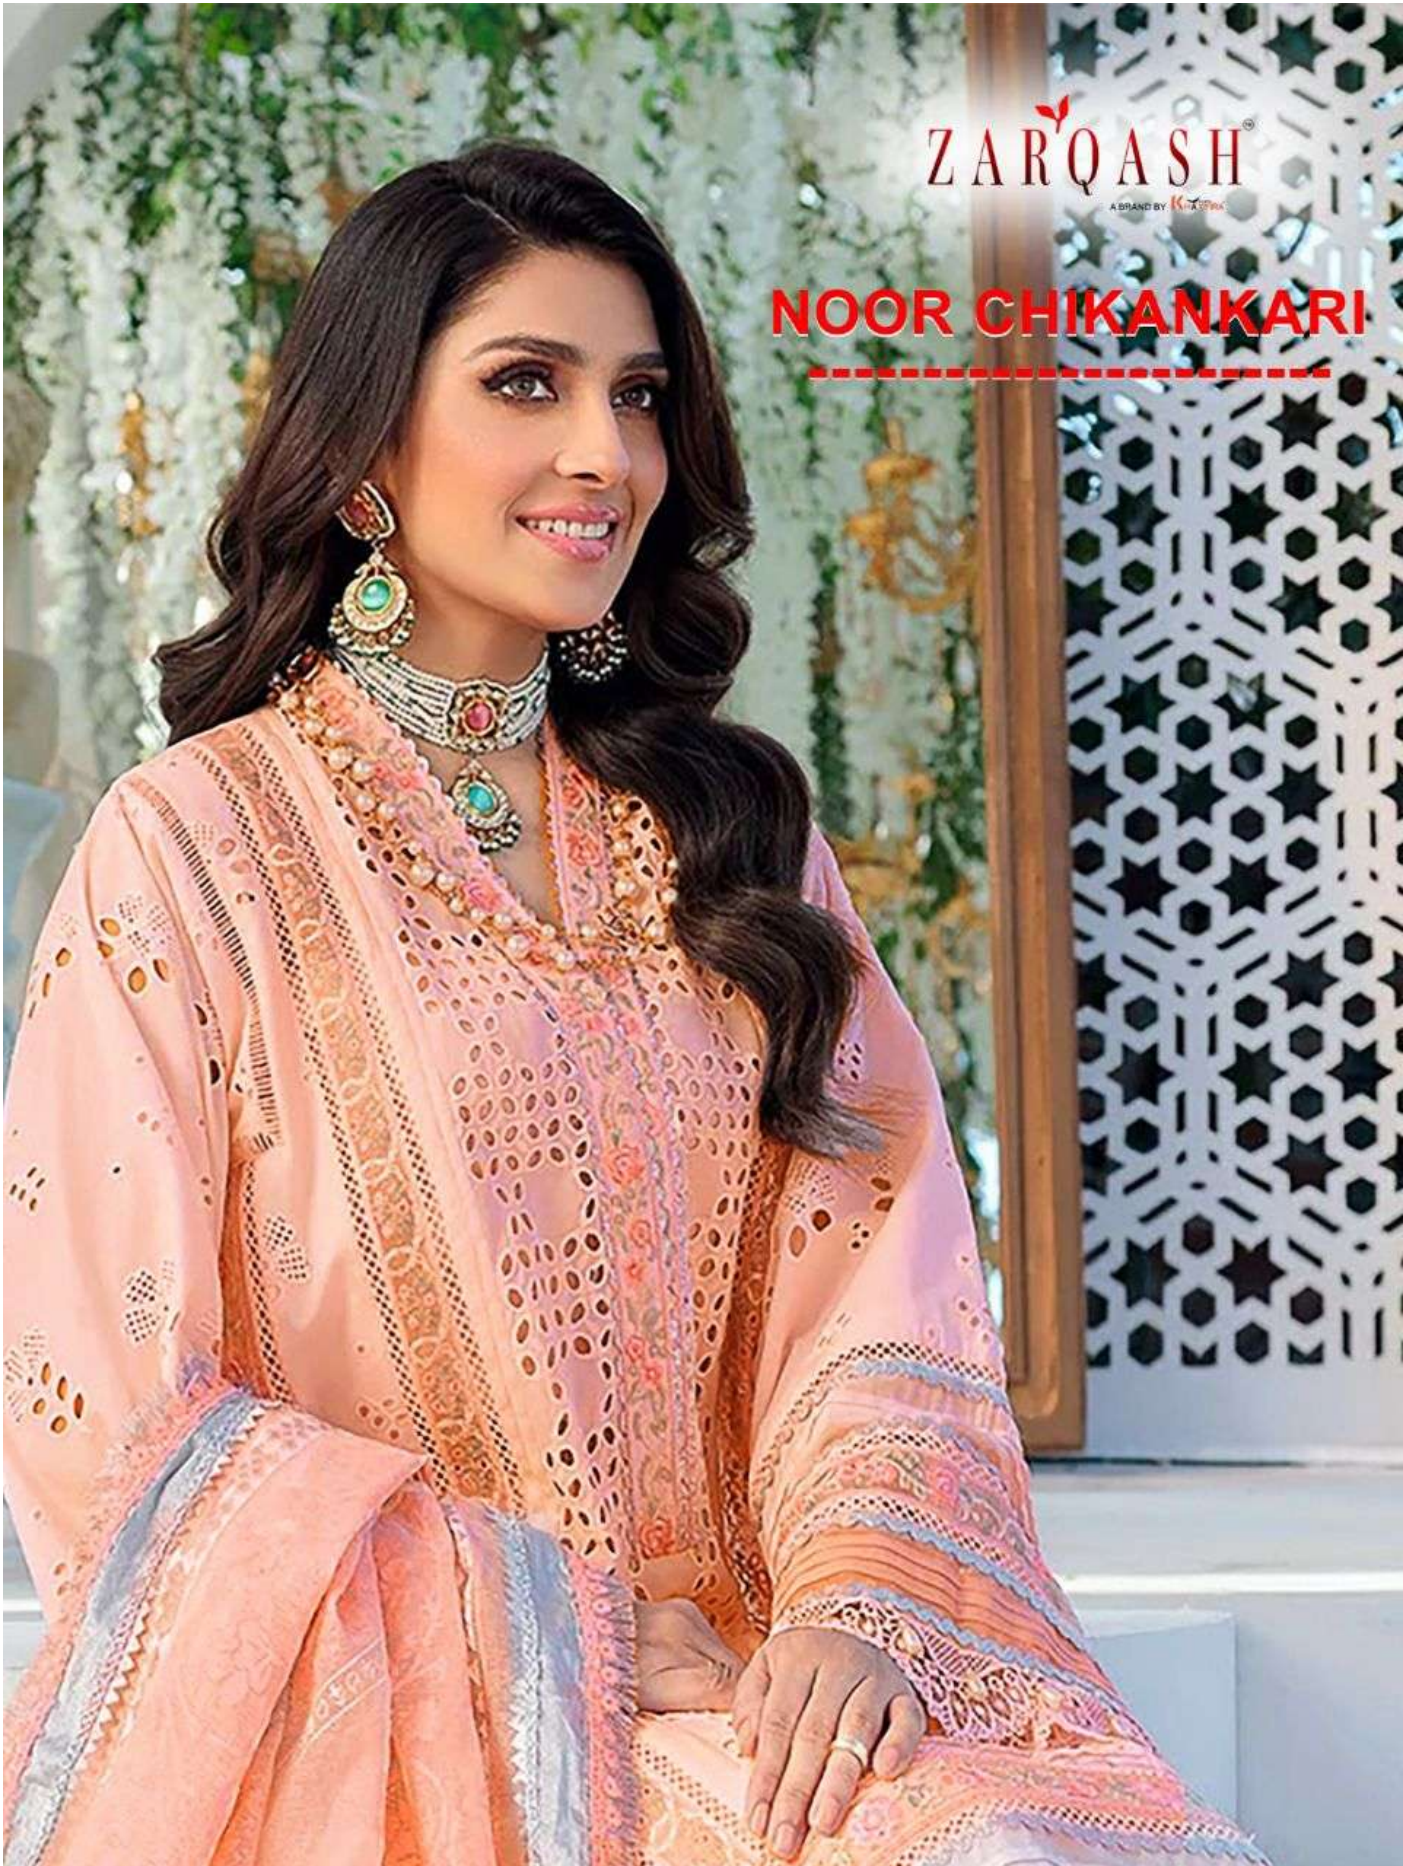

ZARQASH[®]
A BRAND BY KUTUK

NOOR CHIKANKARI

ZARQASH[®]
A BRAND BY KUTUK

NOOR CHIKANKARI

ZARQASH[™]
A BRAND BY **KINAY PAK**

Z-2162

FEBRIC DETAILS

TOP :- Lawn Cotton Heavy Embroidered.

BOTTOM :- Seami Lawn Cotton.

DUPATTA :- Silk Chiffon Digital Print.

ZARQASH[™]
A BRAND BY KATY PERK

Z-2161

FEBRIC DETAILS

TOP :- Lawn Cotton Heavy Embroidered.

BOTTOM :- Seami Lawn Cotton.

DUPATTA :- Silk Chiffon Digital Print.

ZARQASH[™]
A BRAND BY **KINAY PAK**

Z-2164

FEBRIC DETAILS

TOP :- Lawn Cotton Heavy Embroidered.

BOTTOM :- Seami Lawn Cotton.

DUPATTA :- Silk Chiffon Digital Print.

ZARQASH[™]
A BRAND BY KINAY PAK

Z-2163

FEBRIC DETAILS

TOP :- Lawn Cotton Heavy Embroidered.

BOTTOM :- Seami Lawn Cotton.

DUPATTA :- Silk Chiffon Digital Print.

ZARQASH™
A BRAND BY KISTY PERK

Z-2166

FEBRIC DETAILS

TOP :- Lawn Cotton Heavy Embroidered.