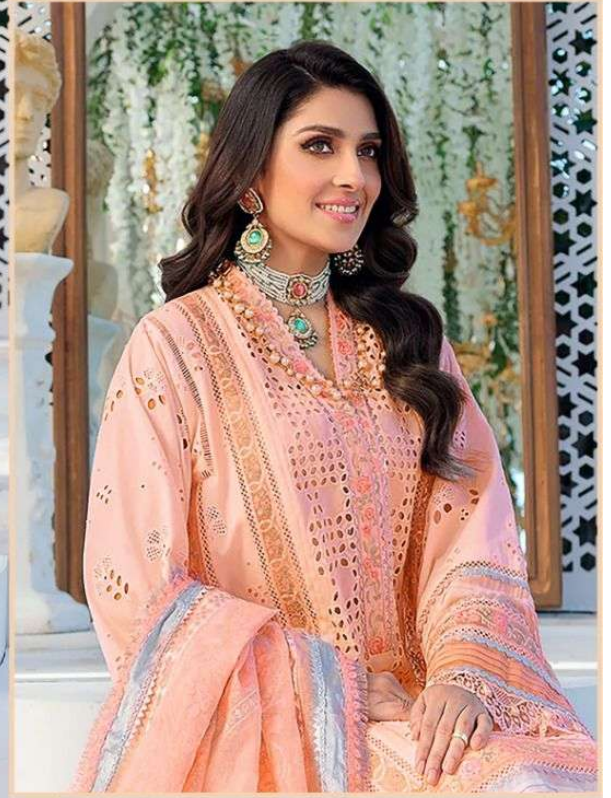

ZARQASH[®]
A BRAND BY KUTUK

NOOR CHIKANKARI

ZARQASH[®]
A BRAND BY KUTUMBA

NOOR CHIKANKARI

ZARQASH[™]
A BRAND BY KISTY PINK

Z-2162

FEBRIC DETAILS

TOP :- Lawn Cotton Heavy Embroidered.

BOTTOM :- Seami Lawn Cotton.

DUPATTA :- Silk Chiffon Digital Print.

ZARQASH[™]
A BRAND BY **KATY PERK**

Z-2161

FEBRIC DETAILS

TOP :- Lawn Cotton Heavy Embroidered.

BOTTOM :- Seami Lawn Cotton.

DUPATTA :- Silk Chiffon Digital Print.

ZARQASH[™]
A BRAND BY **KINAY PAK**

Z-2164

FEBRIC DETAILS

TOP :- Lawn Cotton Heavy Embroidered.

BOTTOM :- Seami Lawn Cotton.

DUPATTA :- Silk Chiffon Digital Print.

ZARQASH[™]
A BRAND BY KINAY PAK

Z-2163

FEBRIC DETAILS

TOP :- Lawn Cotton Heavy Embroidered.

BOTTOM :- Seami Lawn Cotton.

DUPATTA :- Silk Chiffon Digital Print.

ZARQASH[™]
A BRAND BY KISTY PERK

Z-2166

FEBRIC DETAILS

TOP :- Lawn Cotton Heavy Embroidered.