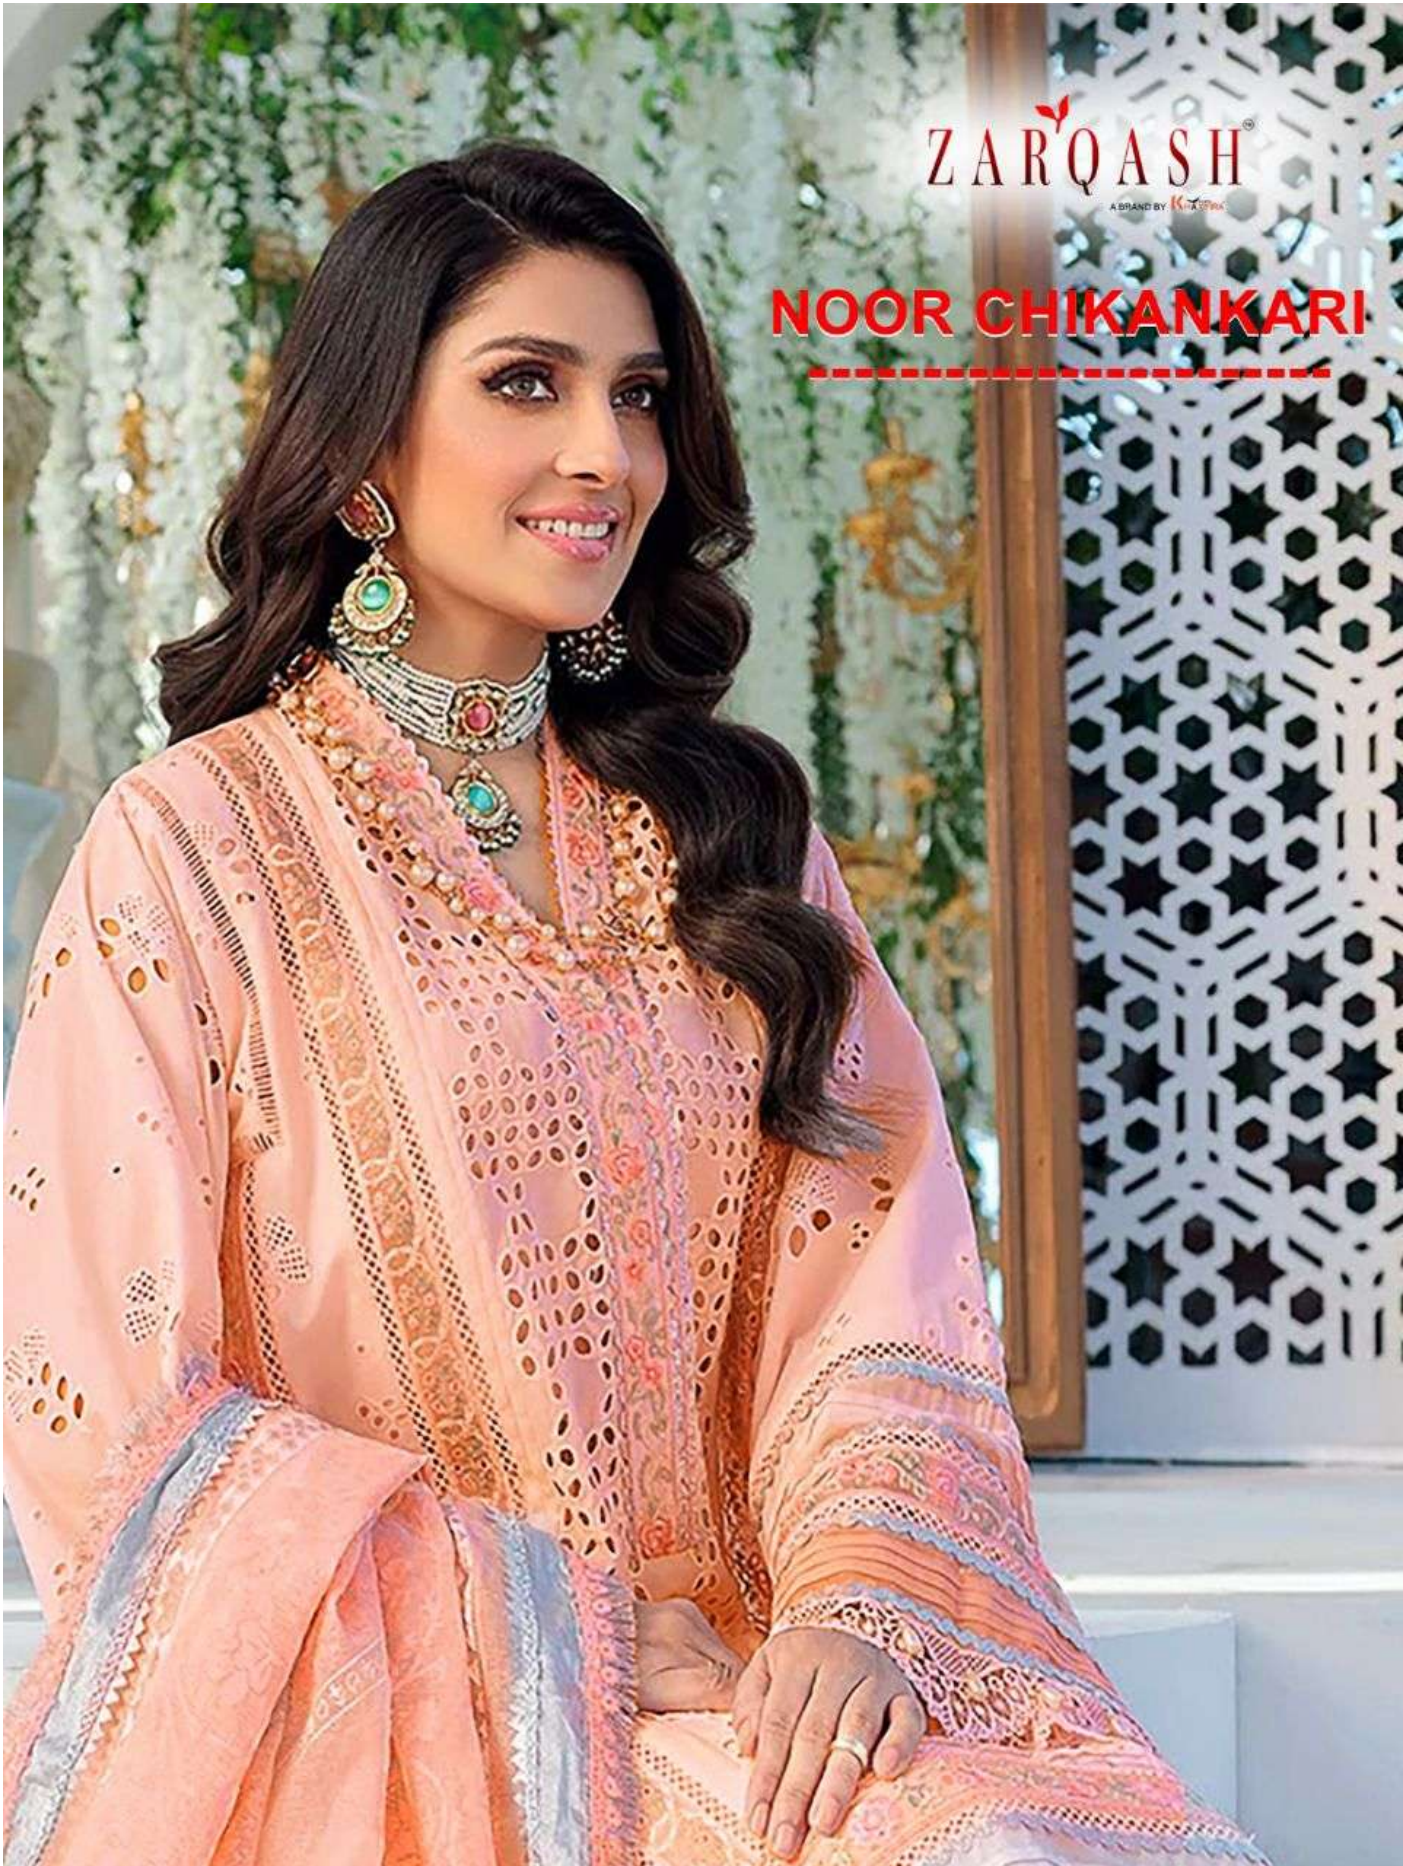

ZARQASH[®]
A BRAND BY KUTUK

NOOR CHIKANKARI

ZARQASH[®]
A BRAND BY KUTUMBA

NOOR CHIKANKARI

ZARQASH[™]
A BRAND BY KISTY PINK

Z-2162

FEBRIC DETAILS

TOP :- Lawn Cotton Heavy Embroidered.

BOTTOM :- Seami Lawn Cotton.

DUPATTA :- Silk Chiffon Digital Print.

ZARQASH[™]
A BRAND BY **KATY PERK**

Z-2161

FEBRIC DETAILS

TOP :- Lawn Cotton Heavy Embroidered.

BOTTOM :- Seami Lawn Cotton.

DUPATTA :- Silk Chiffon Digital Print.

ZARQASH[™]
A BRAND BY **KINAY PAK**

Z-2164

FEBRIC DETAILS

TOP :- Lawn Cotton Heavy Embroidered.

BOTTOM :- Seami Lawn Cotton.

DUPATTA :- Silk Chiffon Digital Print.

ZARQASH[™]
A BRAND BY KINAY PAK

Z-2163

FEBRIC DETAILS

TOP :- Lawn Cotton Heavy Embroidered.

BOTTOM :- Seami Lawn Cotton.

DUPATTA :- Silk Chiffon Digital Print.

ZARQASH[™]
A BRAND BY KISTY PERK

Z-2166

FEBRIC DETAILS

TOP :- Lawn Cotton Heavy Embroidered.