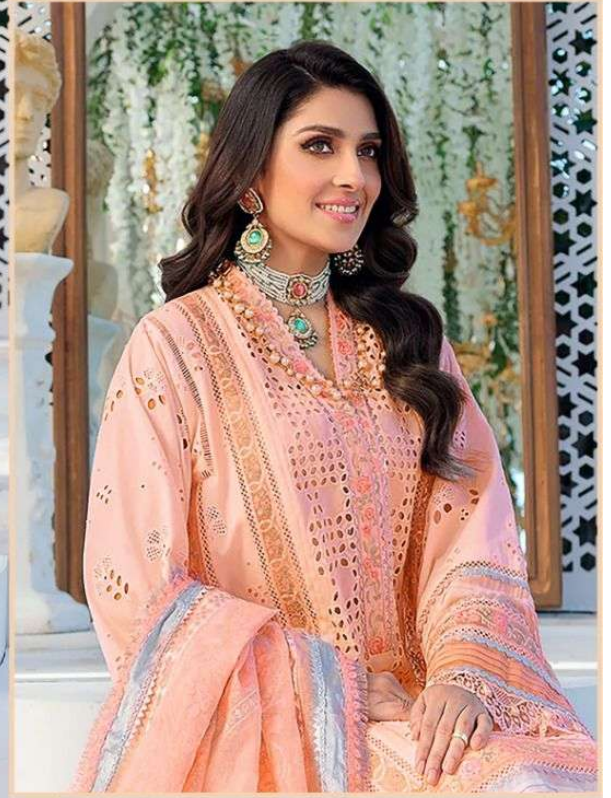

ZARQASH[®]
A BRAND BY KUTUK

NOOR CHIKANKARI

ZARQASH[®]
A BRAND BY KUTUK

NOOR CHIKANKARI

ZARQASH[™]
A BRAND BY **KINAY PAK**

Z-2162

FEBRIC DETAILS

TOP :- Lawn Cotton Heavy Embroidered.

BOTTOM :- Seami Lawn Cotton.

DUPATTA :- Silk Chiffon Digital Print.

ZARQASH[™]
A BRAND BY KATY PERK

Z-2161

FEBRIC DETAILS

TOP :- Lawn Cotton Heavy Embroidered.

BOTTOM :- Seami Lawn Cotton.

DUPATTA :- Silk Chiffon Digital Print.

ZARQASH[™]
A BRAND BY **KINAY PAK**

Z-2164

FEBRIC DETAILS

TOP :- Lawn Cotton Heavy Embroidered.

BOTTOM :- Seami Lawn Cotton.

DUPATTA :- Silk Chiffon Digital Print.

ZARQASH[™]
A BRAND BY KINAY PAK

Z-2163

FEBRIC DETAILS

TOP :- Lawn Cotton Heavy Embroidered.

BOTTOM :- Seami Lawn Cotton.

DUPATTA :- Silk Chiffon Digital Print.

ZARQASH™
A BRAND BY KISTY PERK

Z-2166

FEBRIC DETAILS

TOP :- Lawn Cotton Heavy Embroidered.