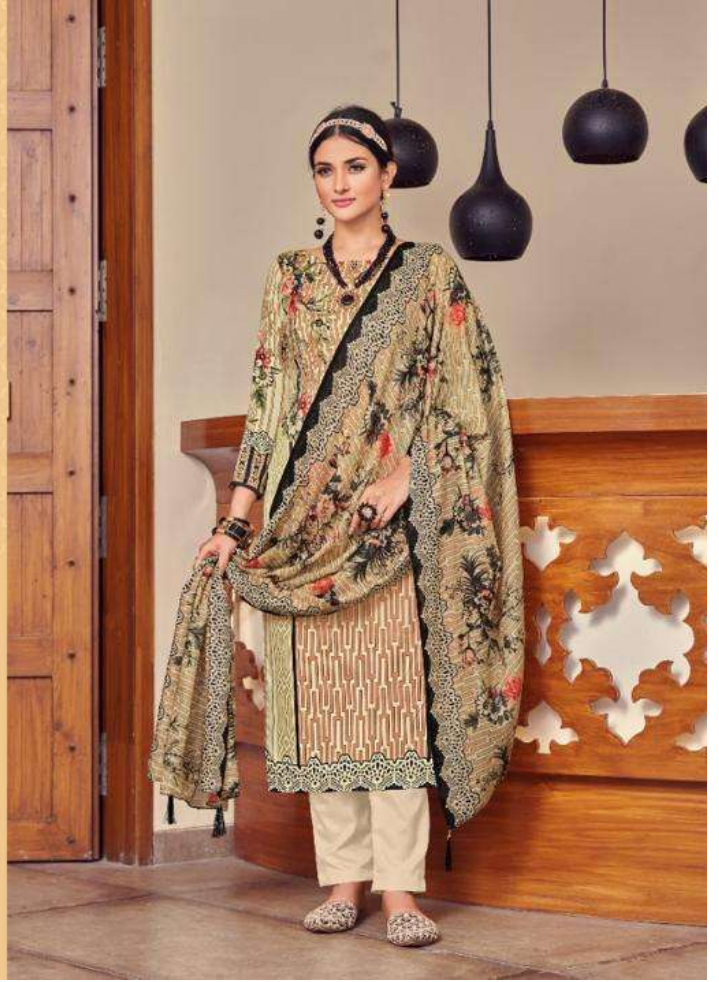

808  
ORIENTED SILHOUETTES

8001

8002

8003

8004

8005

8006

8007

# Roheenaz

**-:TOP:-**

Pure Eric Cotton Digital Pakistani Print

**-:BOTTOM:-**

Pure Cotton Solid Dayed

**-:DUPATTA:-**

Pure Lawn Digital Print With Tasseles

**PRODUCT BY PAKISTANI COLLECTION**