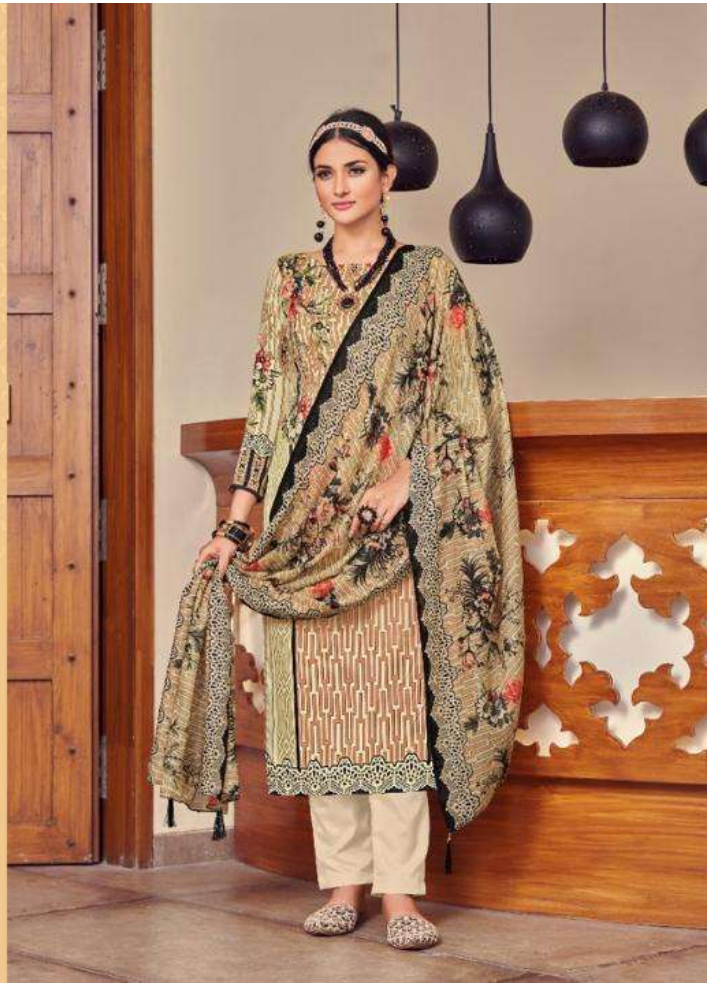

808  
ORIENTED SILHOUETTES

8001

8002

8003

8004

8005

8006

8007

# Roheenaz

**-:TOP:-**

Pure Eric Cotton Digital Pakistani Print

**-:BOTTOM:-**

Pure Cotton Solid Dayed

**-:DUPATTA:-**

Pure Lawn Digital Print With Tasseles

**PRODUCT BY PAKISTANI COLLECTION**