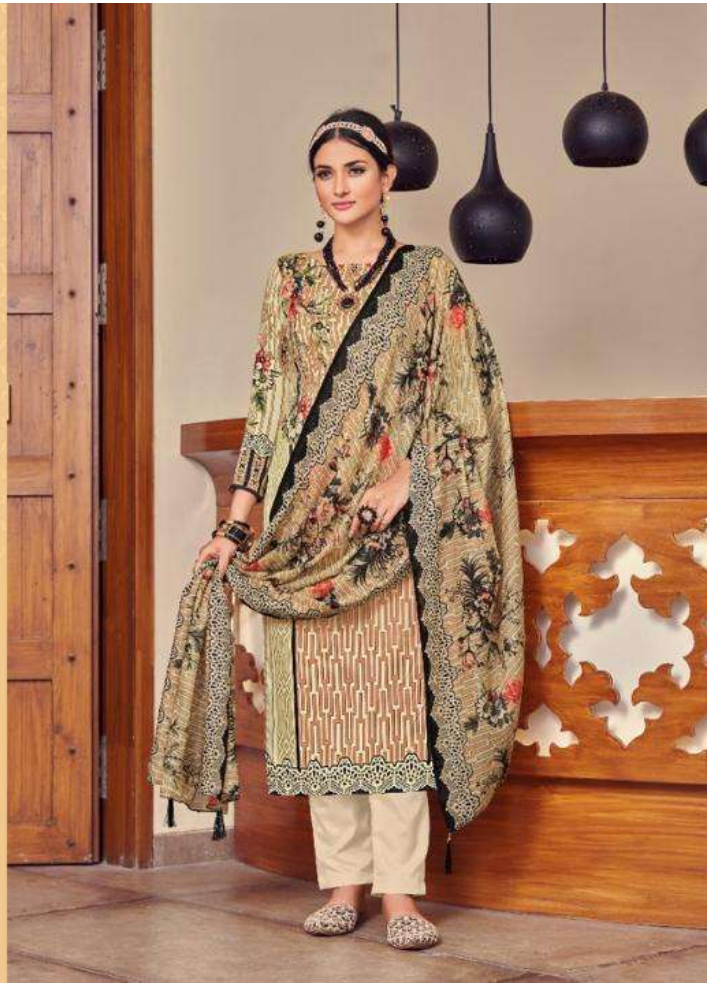

808
ORIENTED SILHOUETTES

8001

8002

8003

8004

8005

8006

8007

BLOSSOM COLLECTION 8004

Roheenaz

-:TOP:-

Pure Eric Cotton Digital Pakistani Print

-:BOTTOM:-

Pure Cotton Solid Dayed

-:DUPATTA:-

Pure Lawn Digital Print With Tasseles