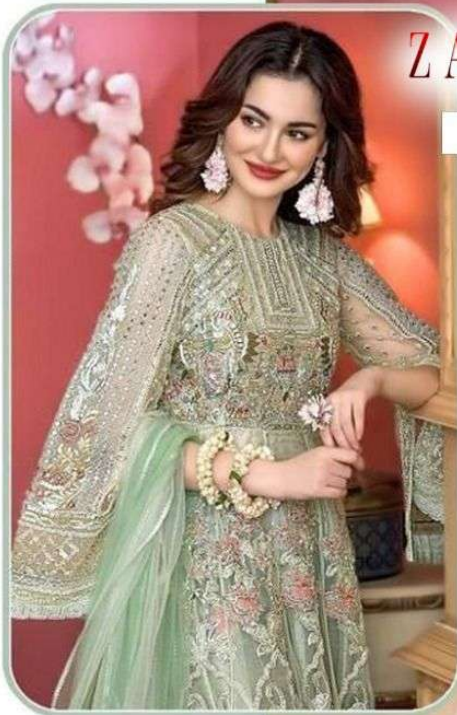

ZARQASH<sup>®</sup>  
A BRAND BY KINXTREK

Z-2082 D

Top - Butterfly net heavy embroidered  
Inner Bottom - Heavy santoon  
Dupatta - Butterfly net heavy embroidered

ZARQASH<sup>®</sup>  
A BRAND BY KATYUK

Z-2082 B

Top - Butterfly net heavy embroidered  
Inner Bottom - Heavy santoon  
Dupatta - Butterfly net heavy embroidered

ZARQASH<sup>®</sup>

A BRAND BY KINEXTRA

Z-2082 A

Top - Butterfly net heavy embroidered  
Inner Bottom - Heavy santoon  
Dupatta - Butterfly net heavy embroidered

ZARQASH<sup>®</sup>  
A BRAND BY KINEXUS

Z-2082 C

Top - Butterfly net heavy embroidered  
Inner Bottom - Heavy santoon  
Dupatta - Butterfly net heavy embroidered

ZARQASH<sup>®</sup>  
A BRAND BY KINXTREK

Z-2082 D

Top - Butterfly net heavy embroidered  
Inner Bottom - Heavy santoon  
Dupatta - Butterfly net heavy embroidered

ZARQASH<sup>®</sup>  
A BRAND BY KOTNIC

*Fashan* vol-2

Z-2082 A

Z-2082 B

Z-2082 C

Z-2082 D