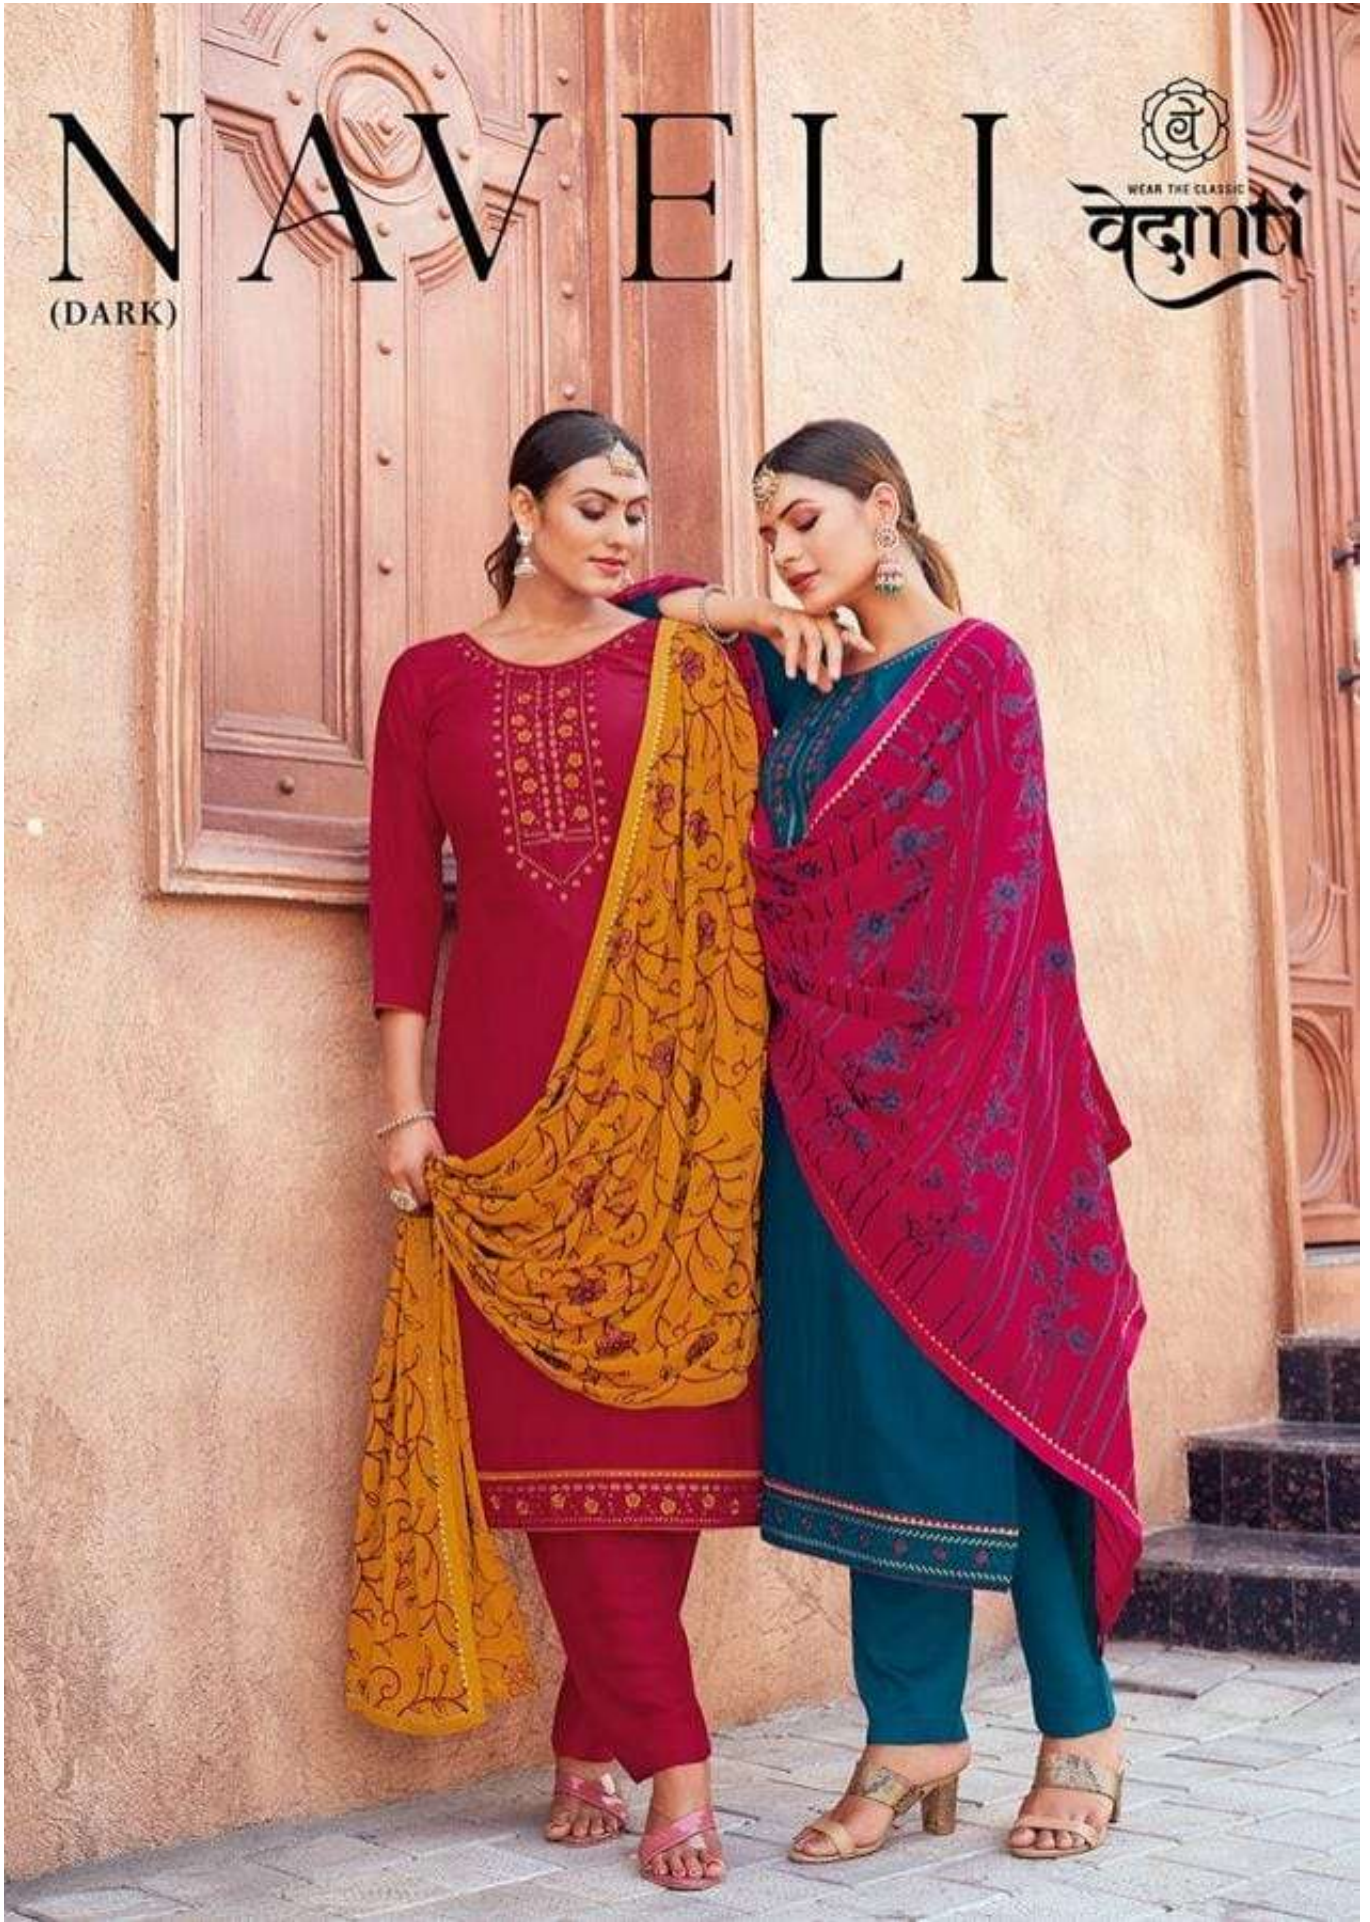

NAVELI

(DARK)

VI-94

FASHION HERITAGE

NAVELI

(DARK)

BRILLIANT HUES & LUSTROUS TEXTURES GIVE YOU
A NEW MAKEOVER THIS SEASON

VI-93

वेदांती

VI-91

VI-92

VI-93

VI-94

- **TOP** - PARAMPARA WITH WORK
- **BOTTOM** - PARAMPARA
- **DUPATTA** - NAJNEEN WITH HEAVY WORK
- **DESIGNS** - 04

Catalogue :- NAVELI (DARK)