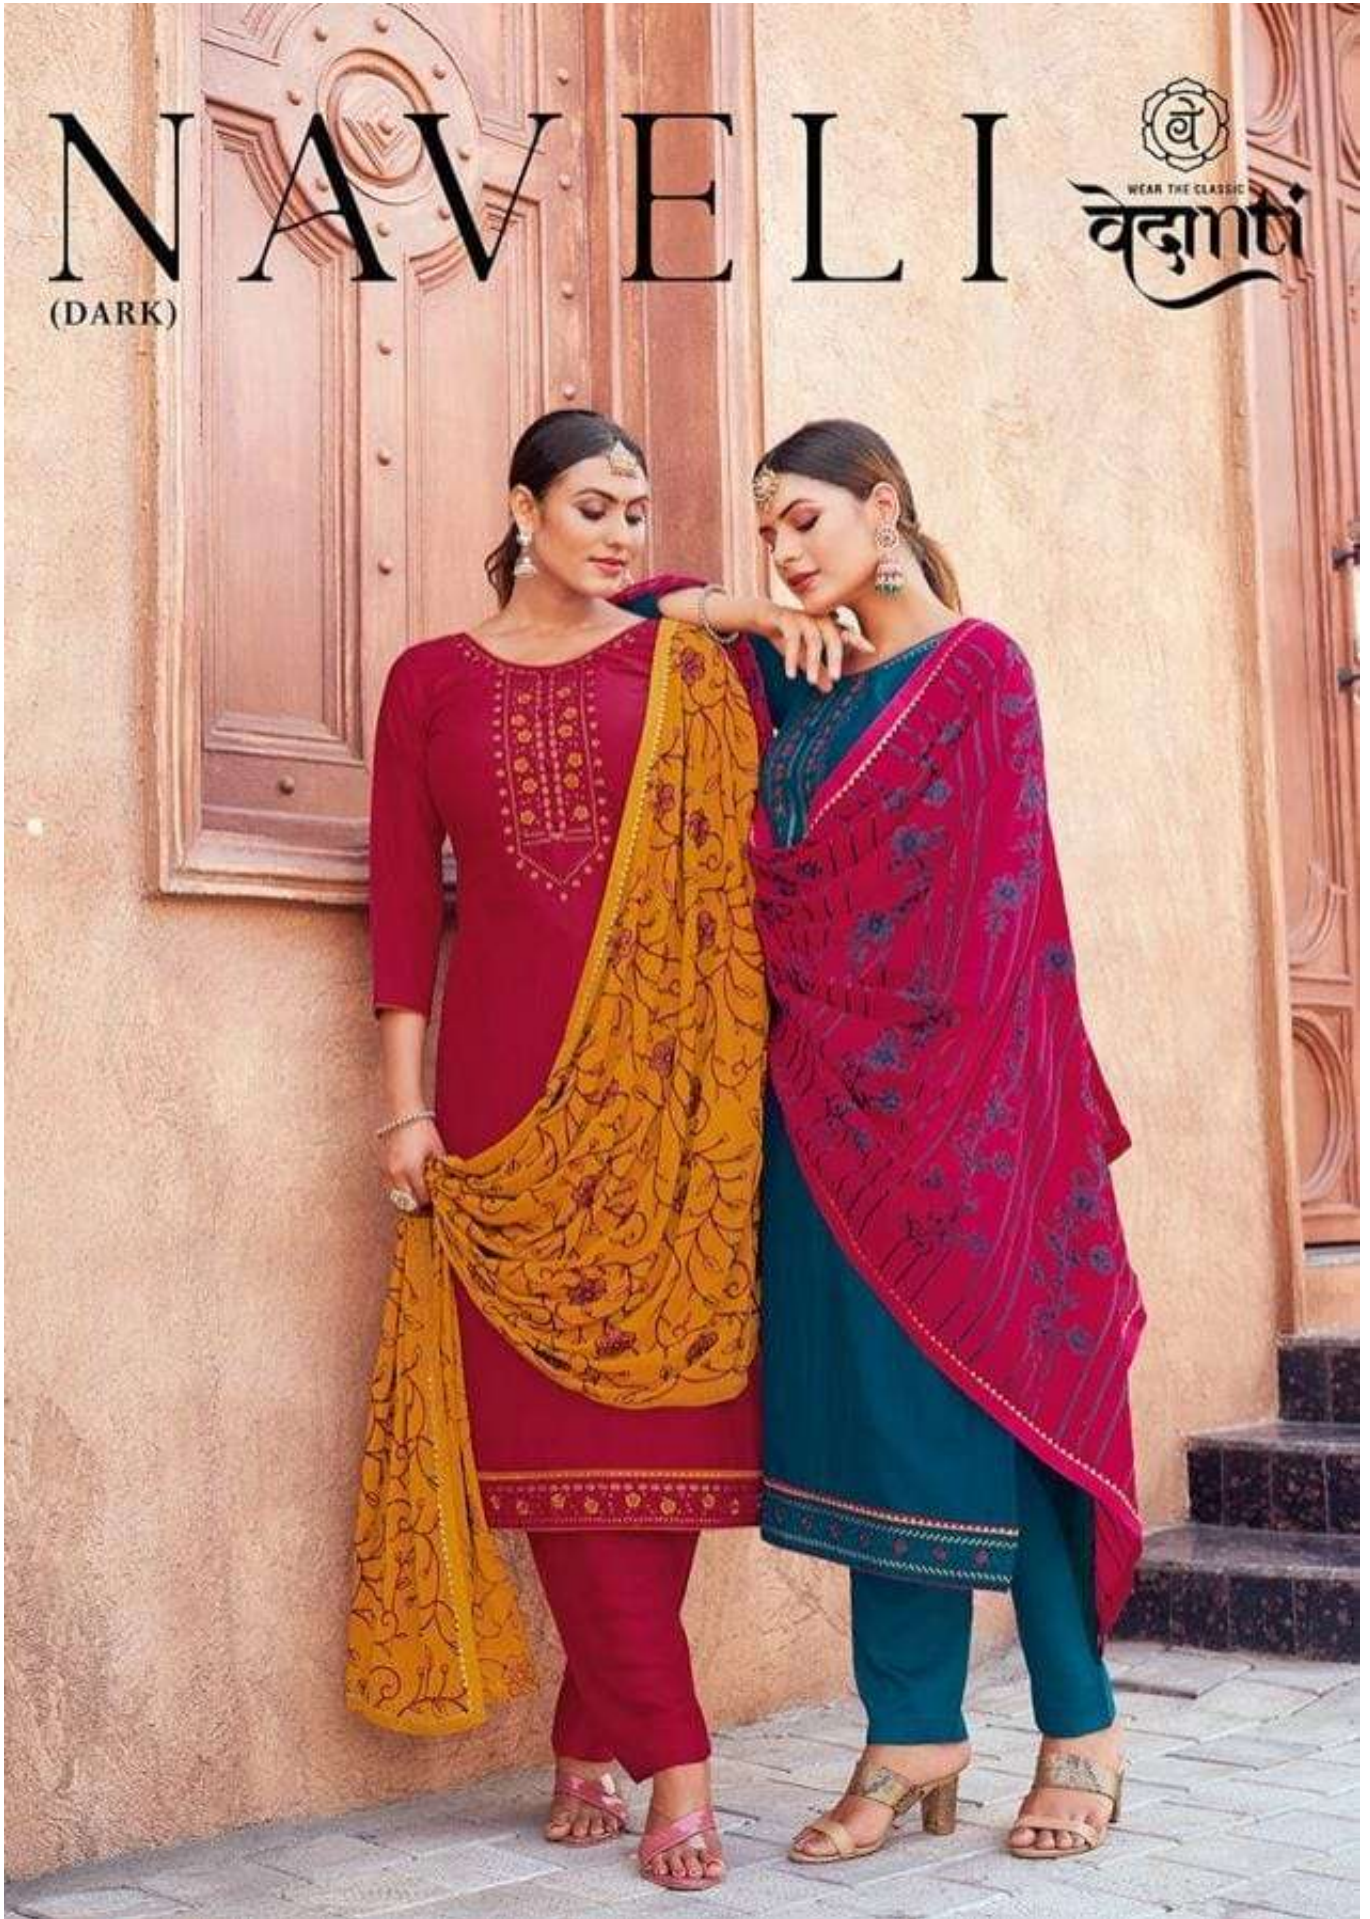

NAVELI

(DARK)

VI-94

FASHION HERITAGE

NAVELI

(DARK)

BRILLIANT HUES & LUSTROUS TEXTURES GIVE YOU
A NEW MAKEOVER THIS SEASON

वेदंती

- **TOP** - PARAMPARA WITH WORK
- **BOTTOM** - PARAMPARA
- **DUPATTA** - NAJNEEN WITH HEAVY WORK
- **DESIGNS**- 04

Catalogue :- NAVELI (DARK)