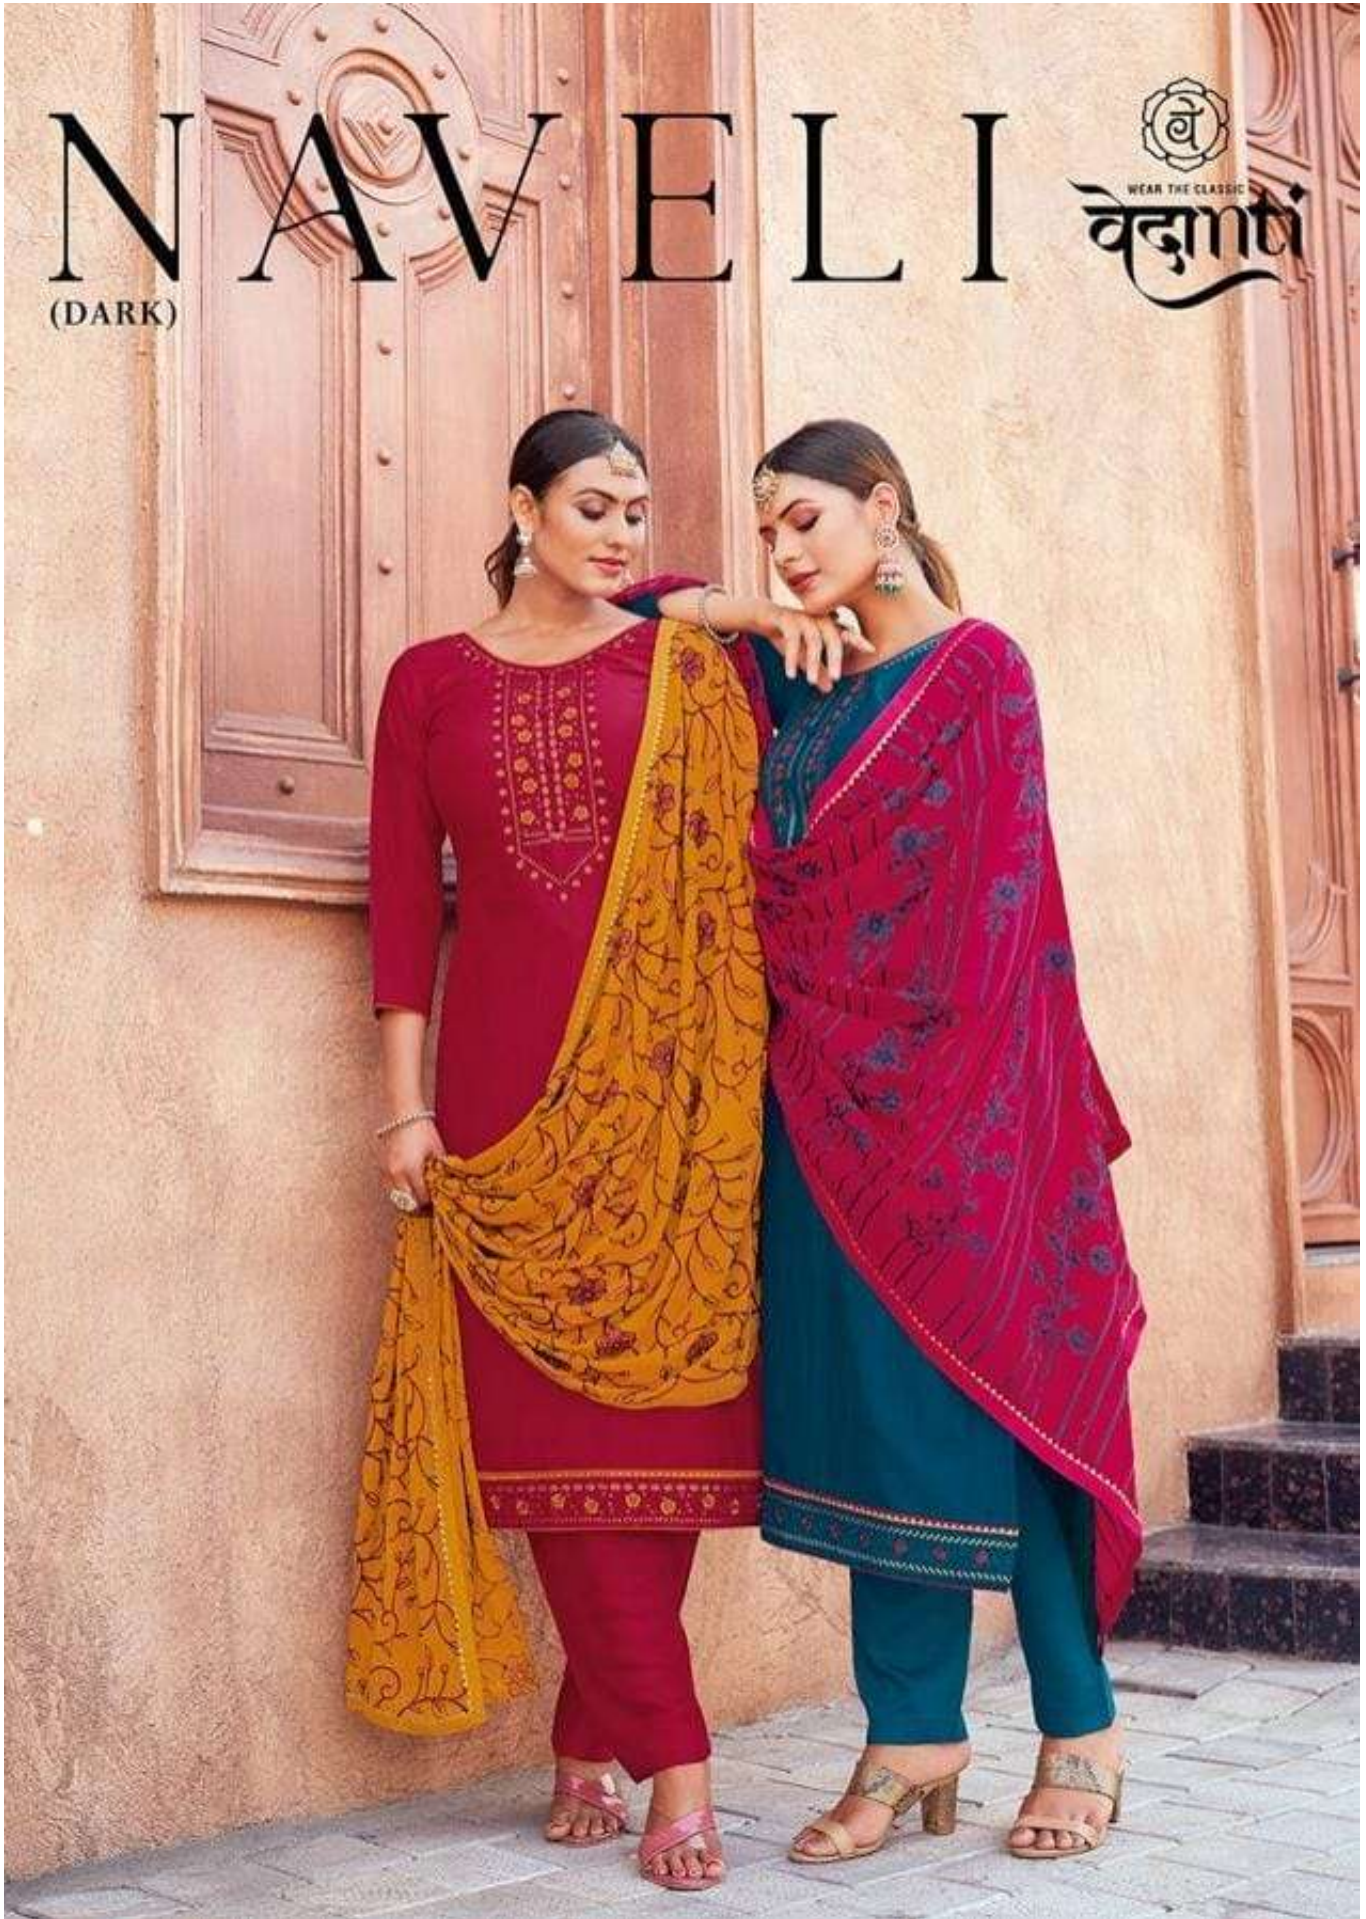

NAVELI

(DARK)

VI-94

FASHION HERITAGE

NAVELI

(DARK)

BRILLIANT HUES & LUSTROUS TEXTURES GIVE YOU
A NEW MAKEOVER THIS SEASON

वेदंती

- **TOP** - PARAMPARA WITH WORK
- **BOTTOM** - PARAMPARA
- **DUPATTA** - NAJNEEN WITH HEAVY WORK
- **DESIGNS**- 04

Catalogue :- NAVELI (DARK)