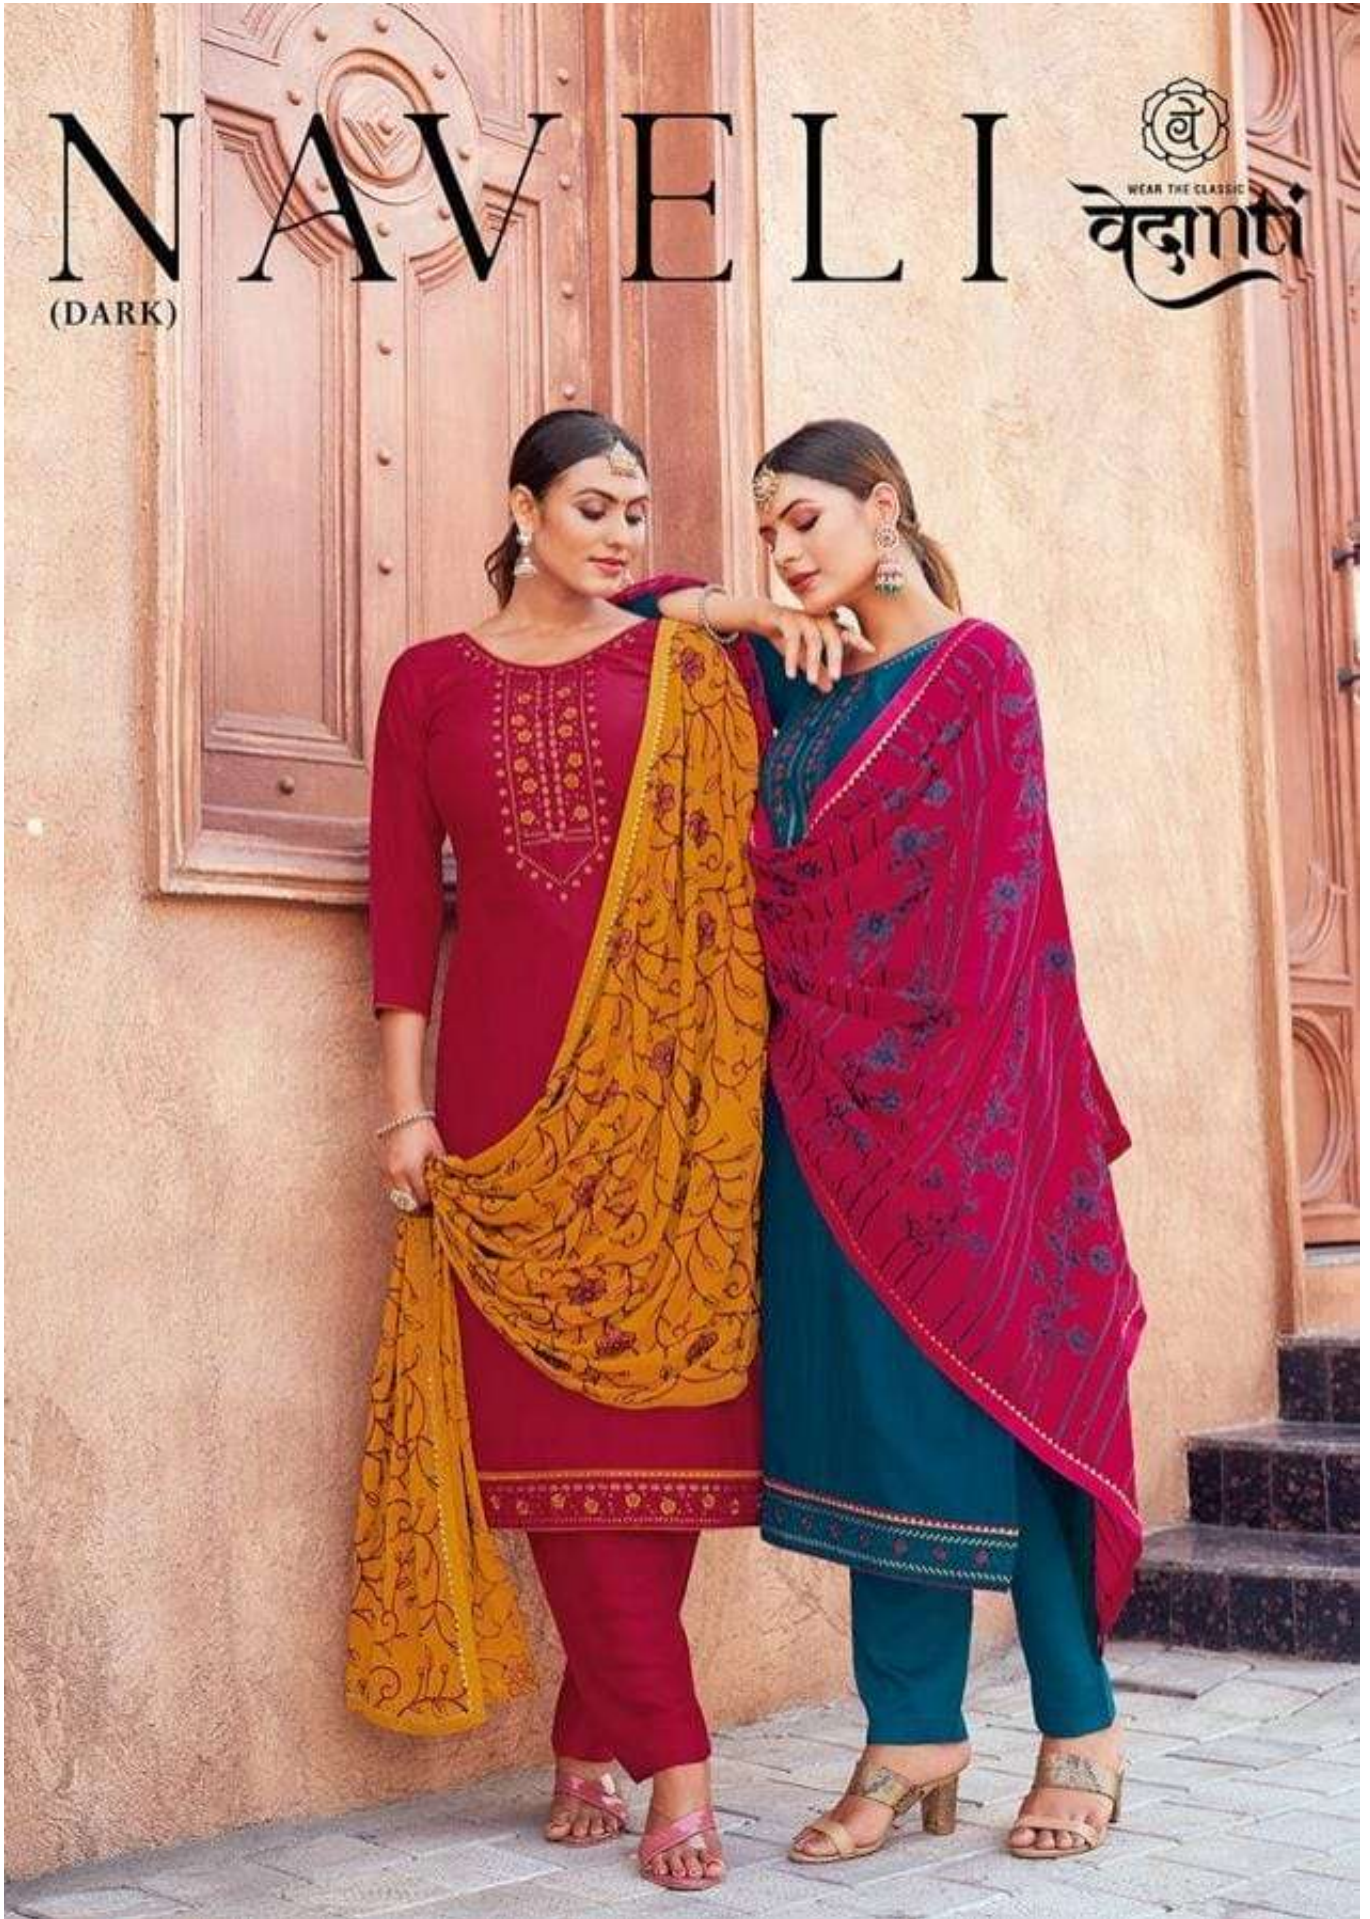

NAVELI

(DARK)

VI-94

FASHION HERITAGE

NAVELI

(DARK)

BRILLIANT HUES & LUSTROUS TEXTURES GIVE YOU
A NEW MAKEOVER THIS SEASON

VI-93

वेदांती

VI-91

VI-92

VI-93

VI-94

- **TOP** - PARAMPARA WITH WORK
- **BOTTOM** - PARAMPARA
- **DUPATTA** - NAJNEEN WITH HEAVY WORK
- **DESIGNS** - 04

Catalogue :- NAVELI (DARK)